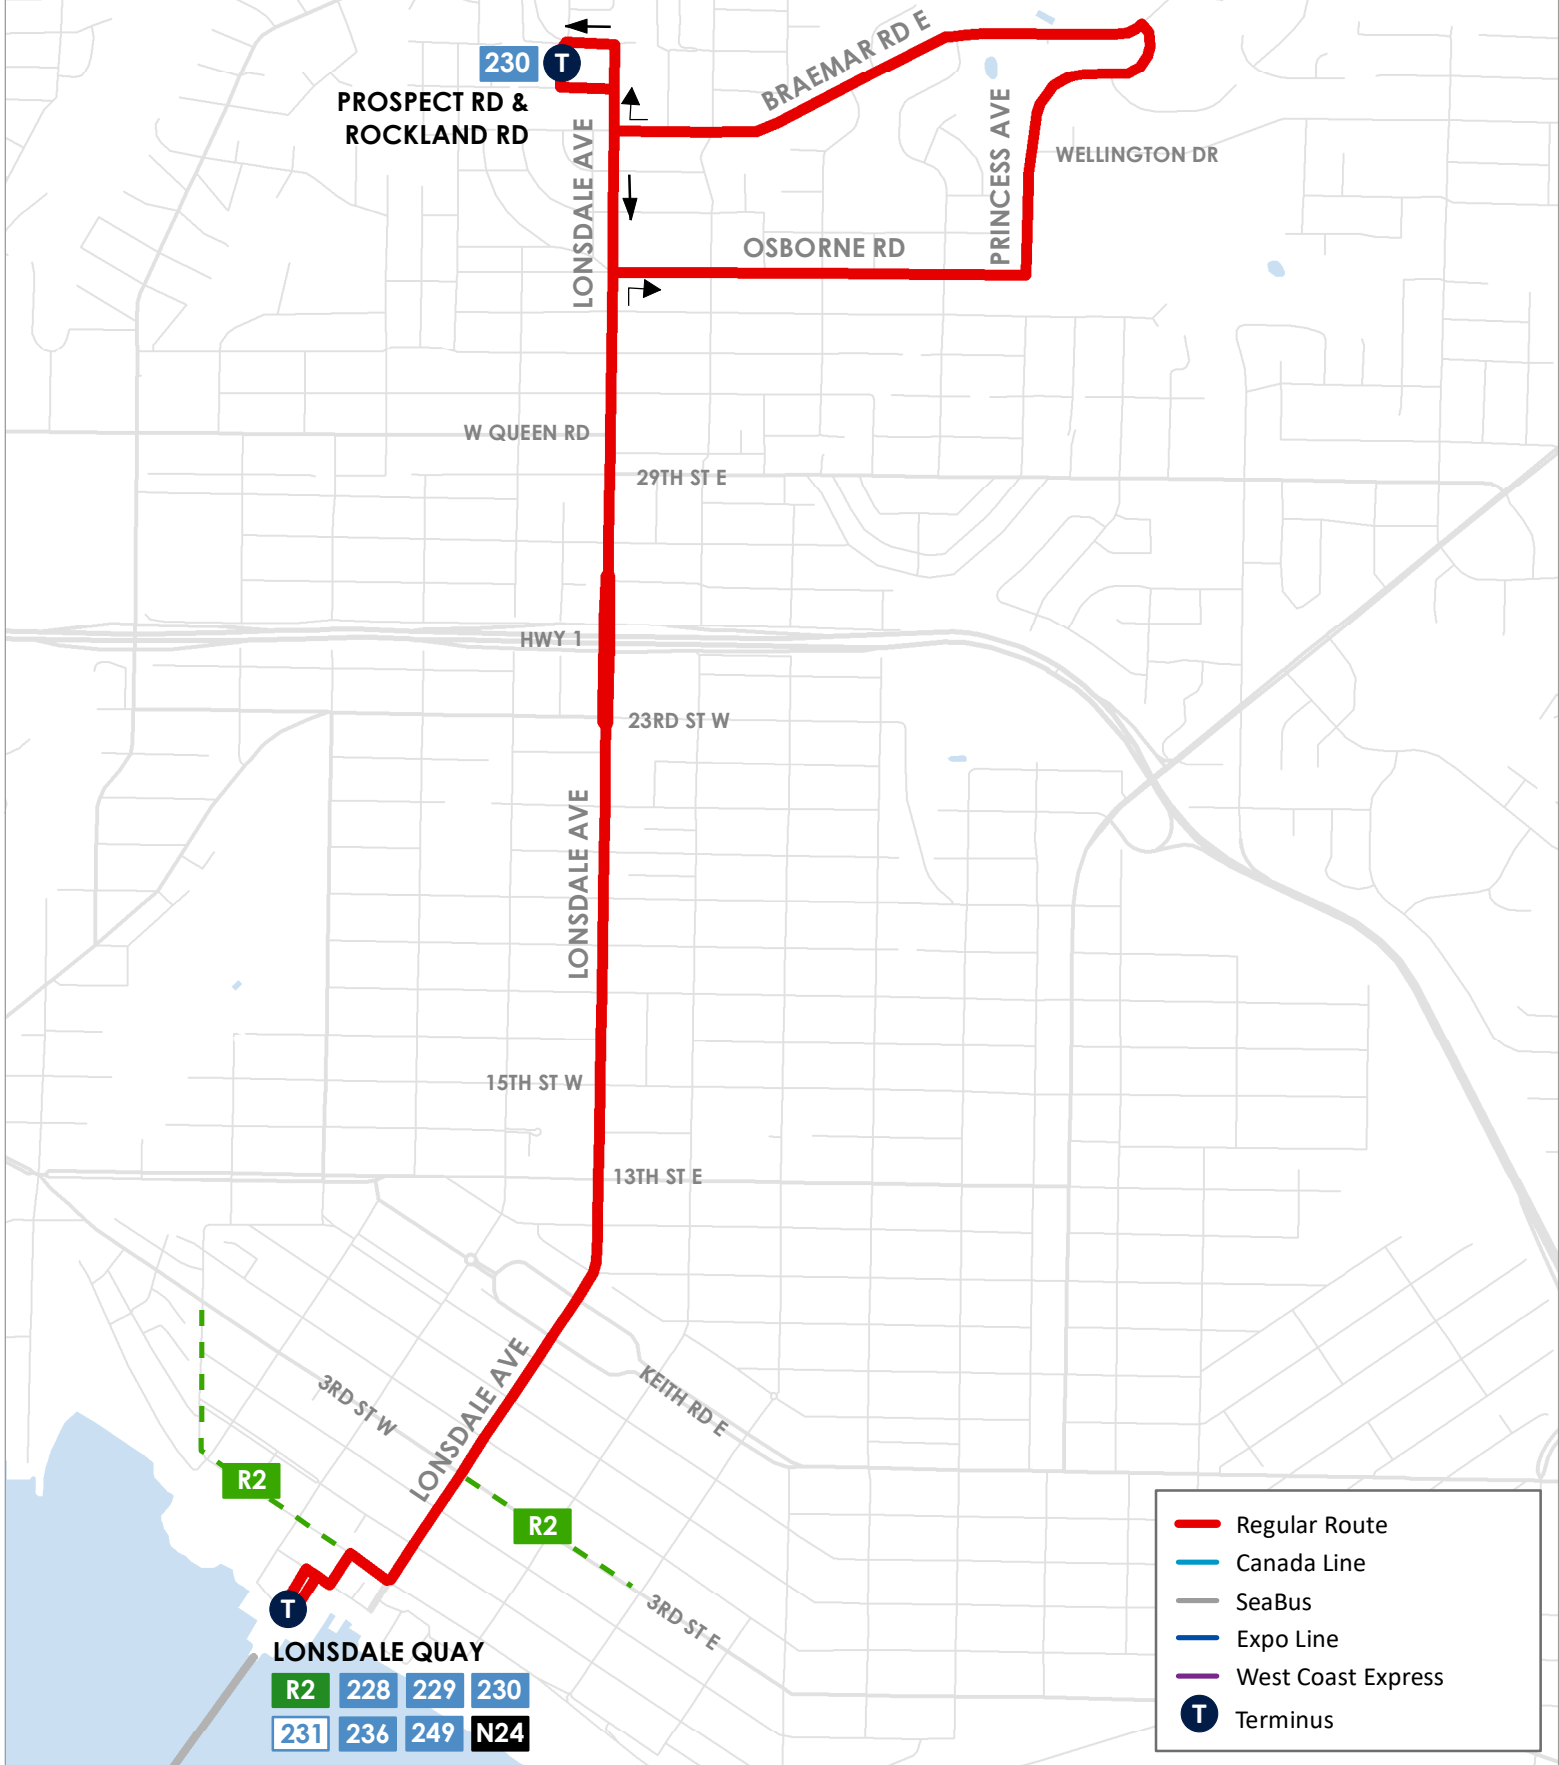

# T 230 UPPER LONSDALE/ LONSDALE QUAY

- LONSDALE QUAY**
- R2**
  - 228**
  - 229**
  - 230**
  - 231**
  - 236**
  - 249**
  - N24**

- Regular Route
- Canada Line
- SeaBus
- Expo Line
- West Coast Express
- T Terminus