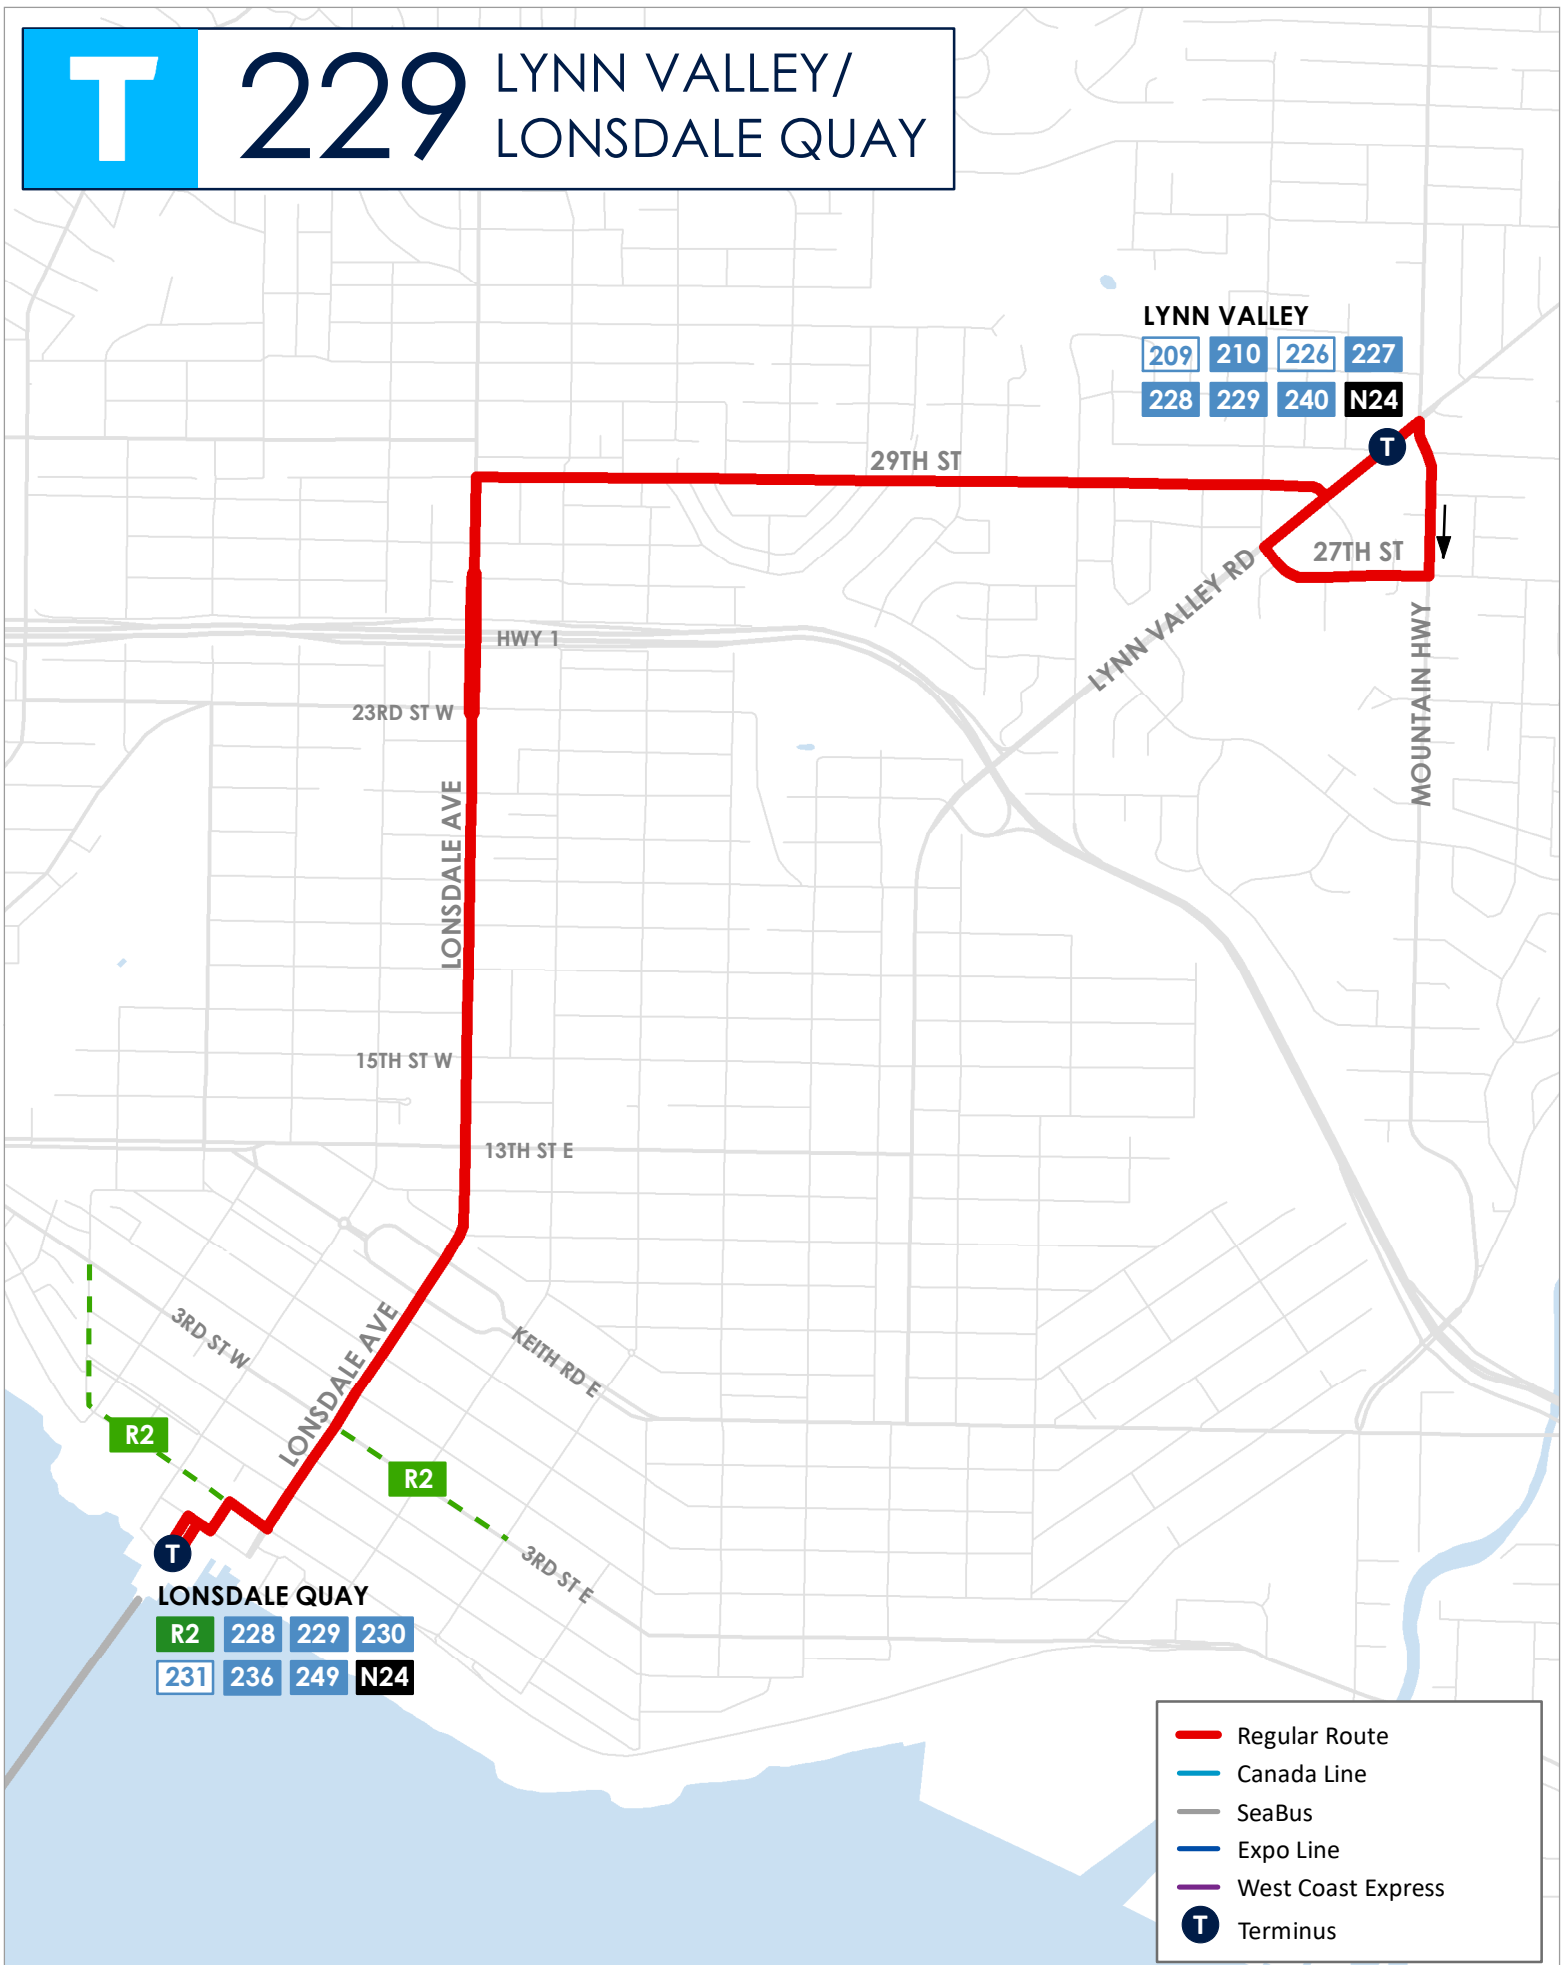

T 229 LYNN VALLEY/ LONSDALE QUAY

LYNN VALLEY
 209 210 226 227
 228 229 240 N24

LONSDALE QUAY
 R2 228 229 230
 231 236 249 N24

- Regular Route
- Canada Line
- SeaBus
- Expo Line
- West Coast Express
- T** Terminus