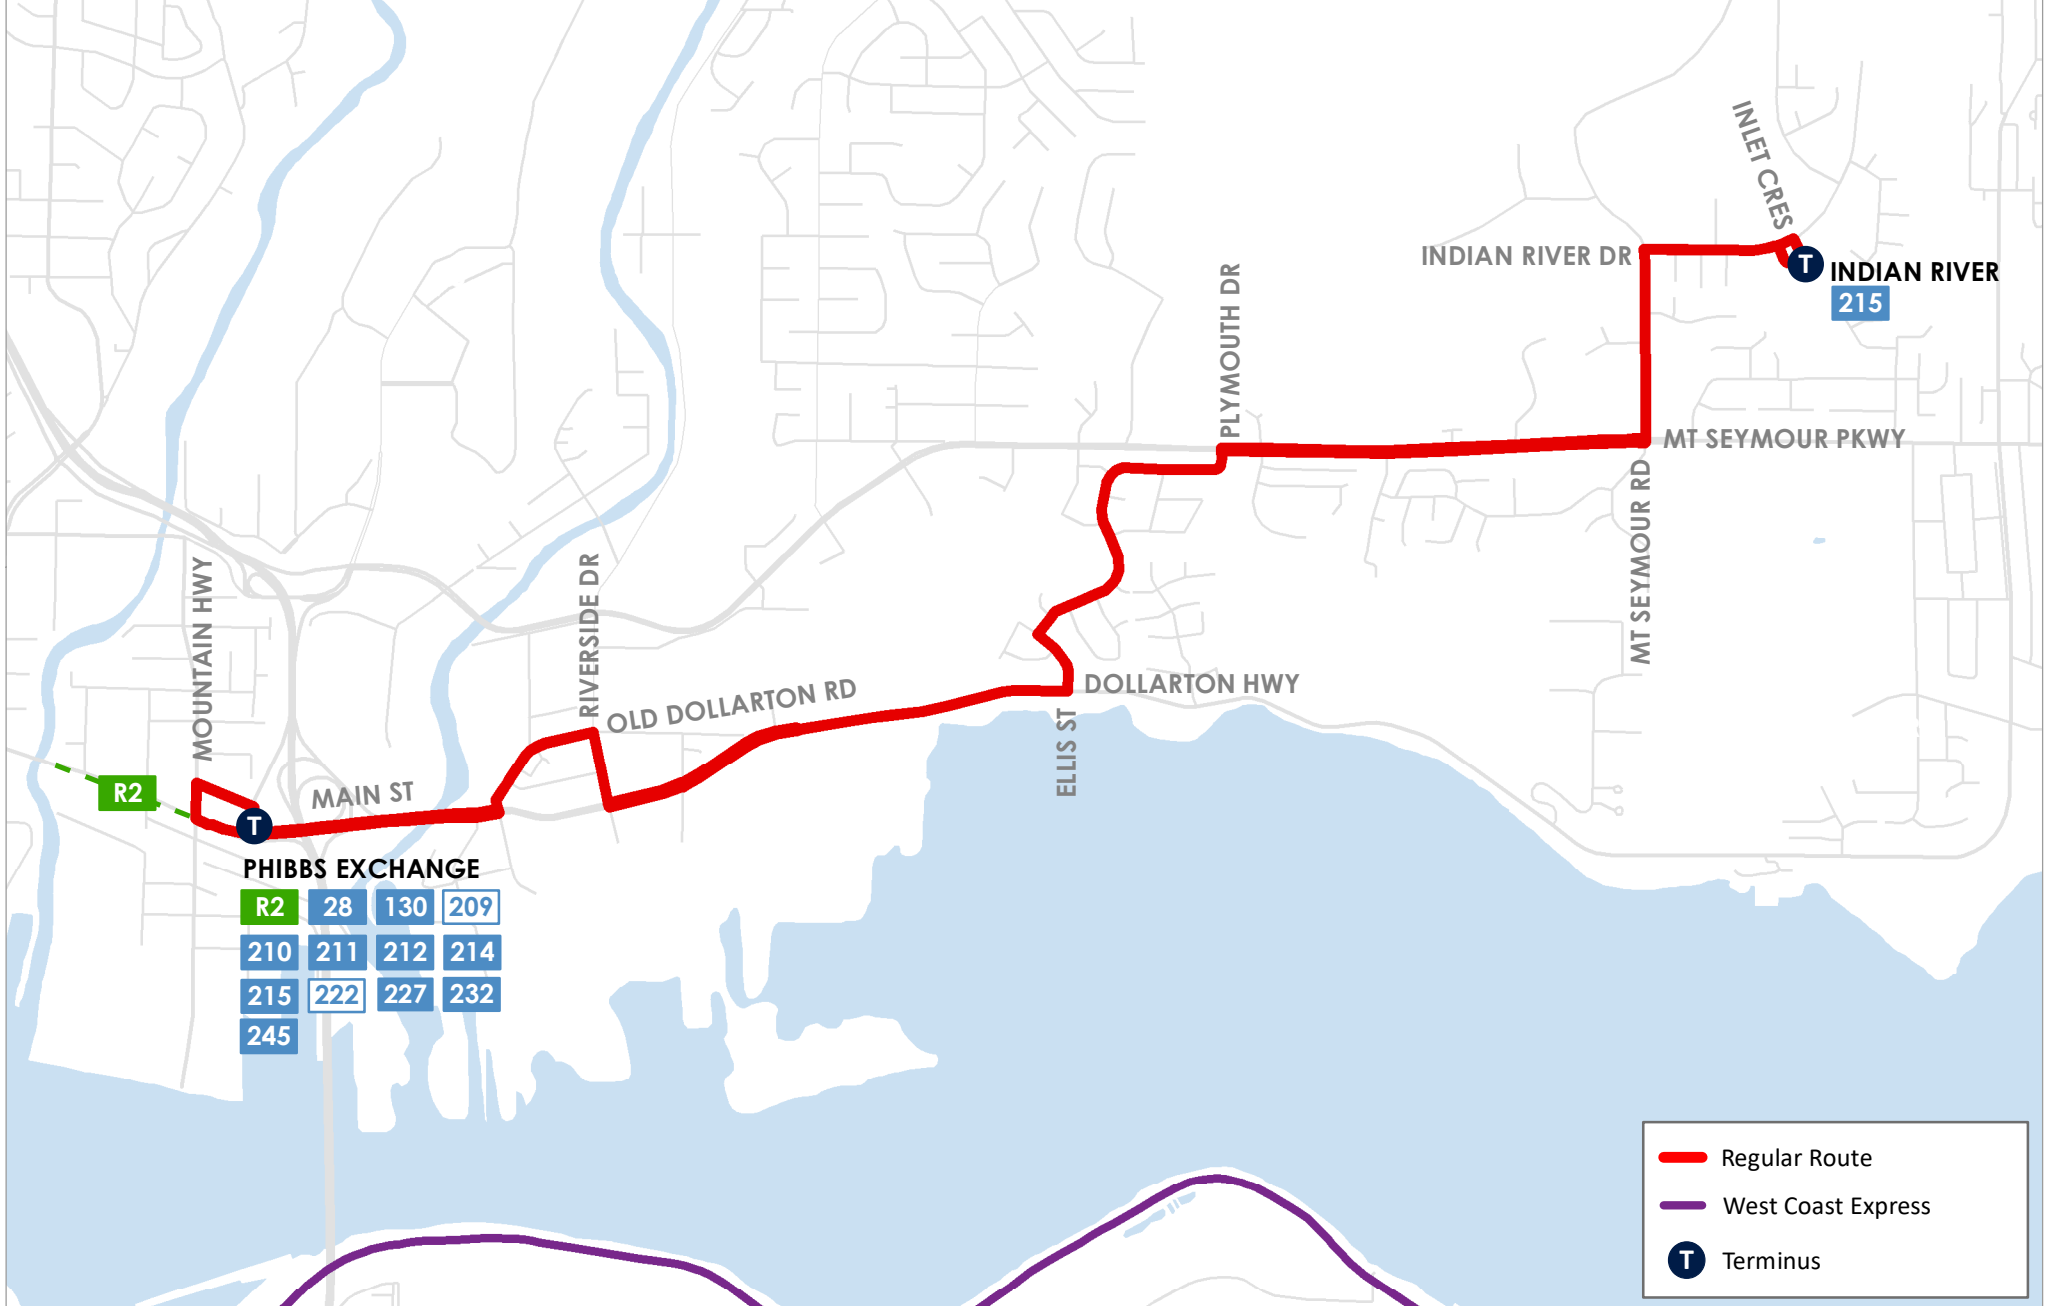

215 INDIAN RIVER / PHIBBS EXCHANGE

PHIBBS EXCHANGE

R2	28	130	209
210	211	212	214
215	222	227	232
245			

- Regular Route
- West Coast Express
- Terminus