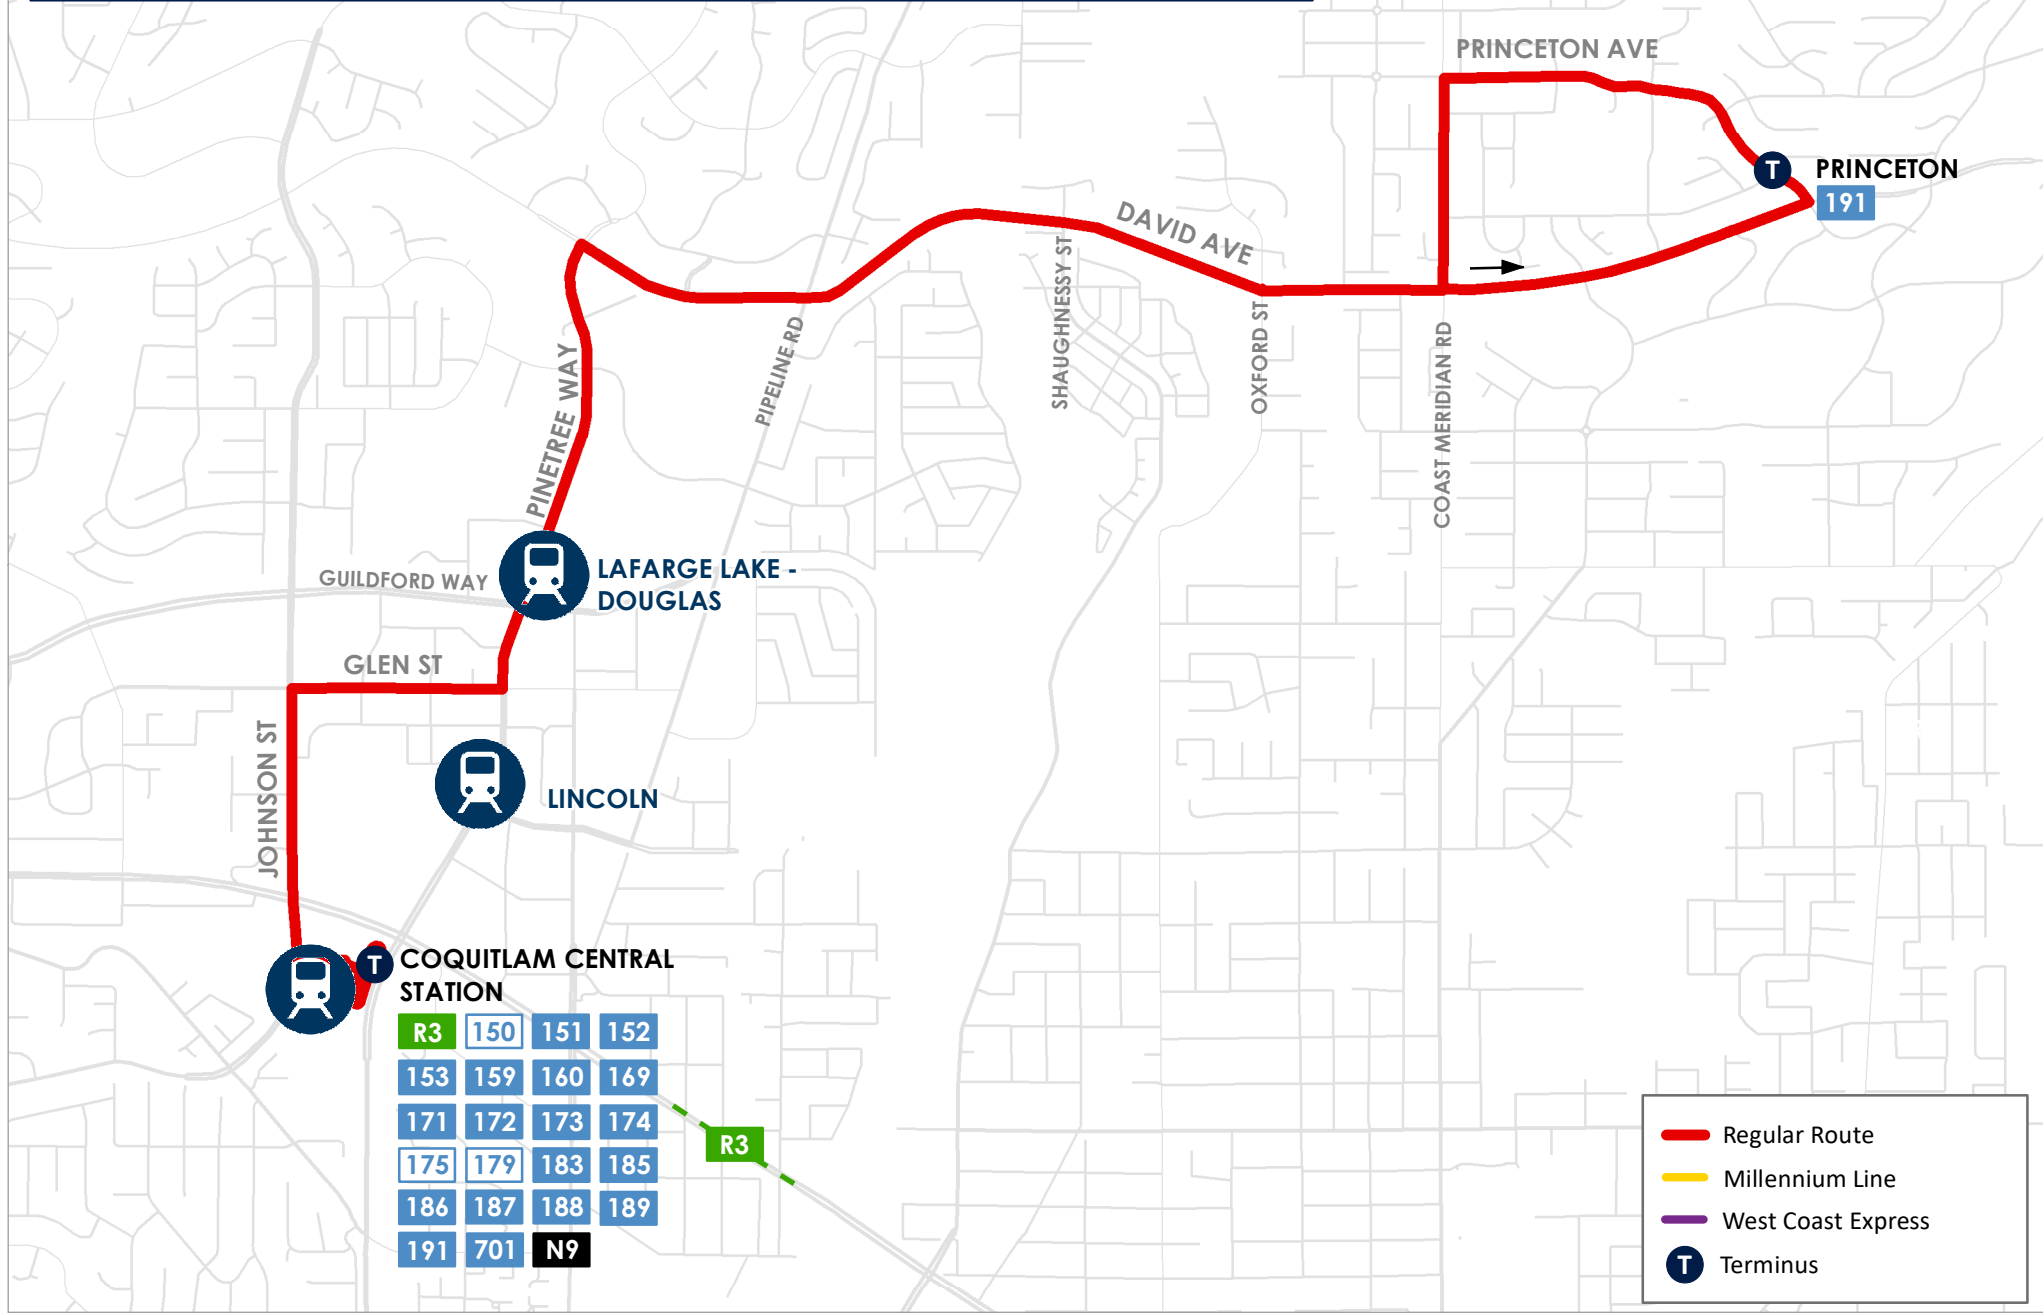

191 COQUITLAM CENTRAL STATION / PRINCETON

R3	150	151	152
153	159	160	169
171	172	173	174
175	179	183	185
186	187	188	189
191	701	N9	

- Regular Route
- Millennium Line
- West Coast Express
- Terminus