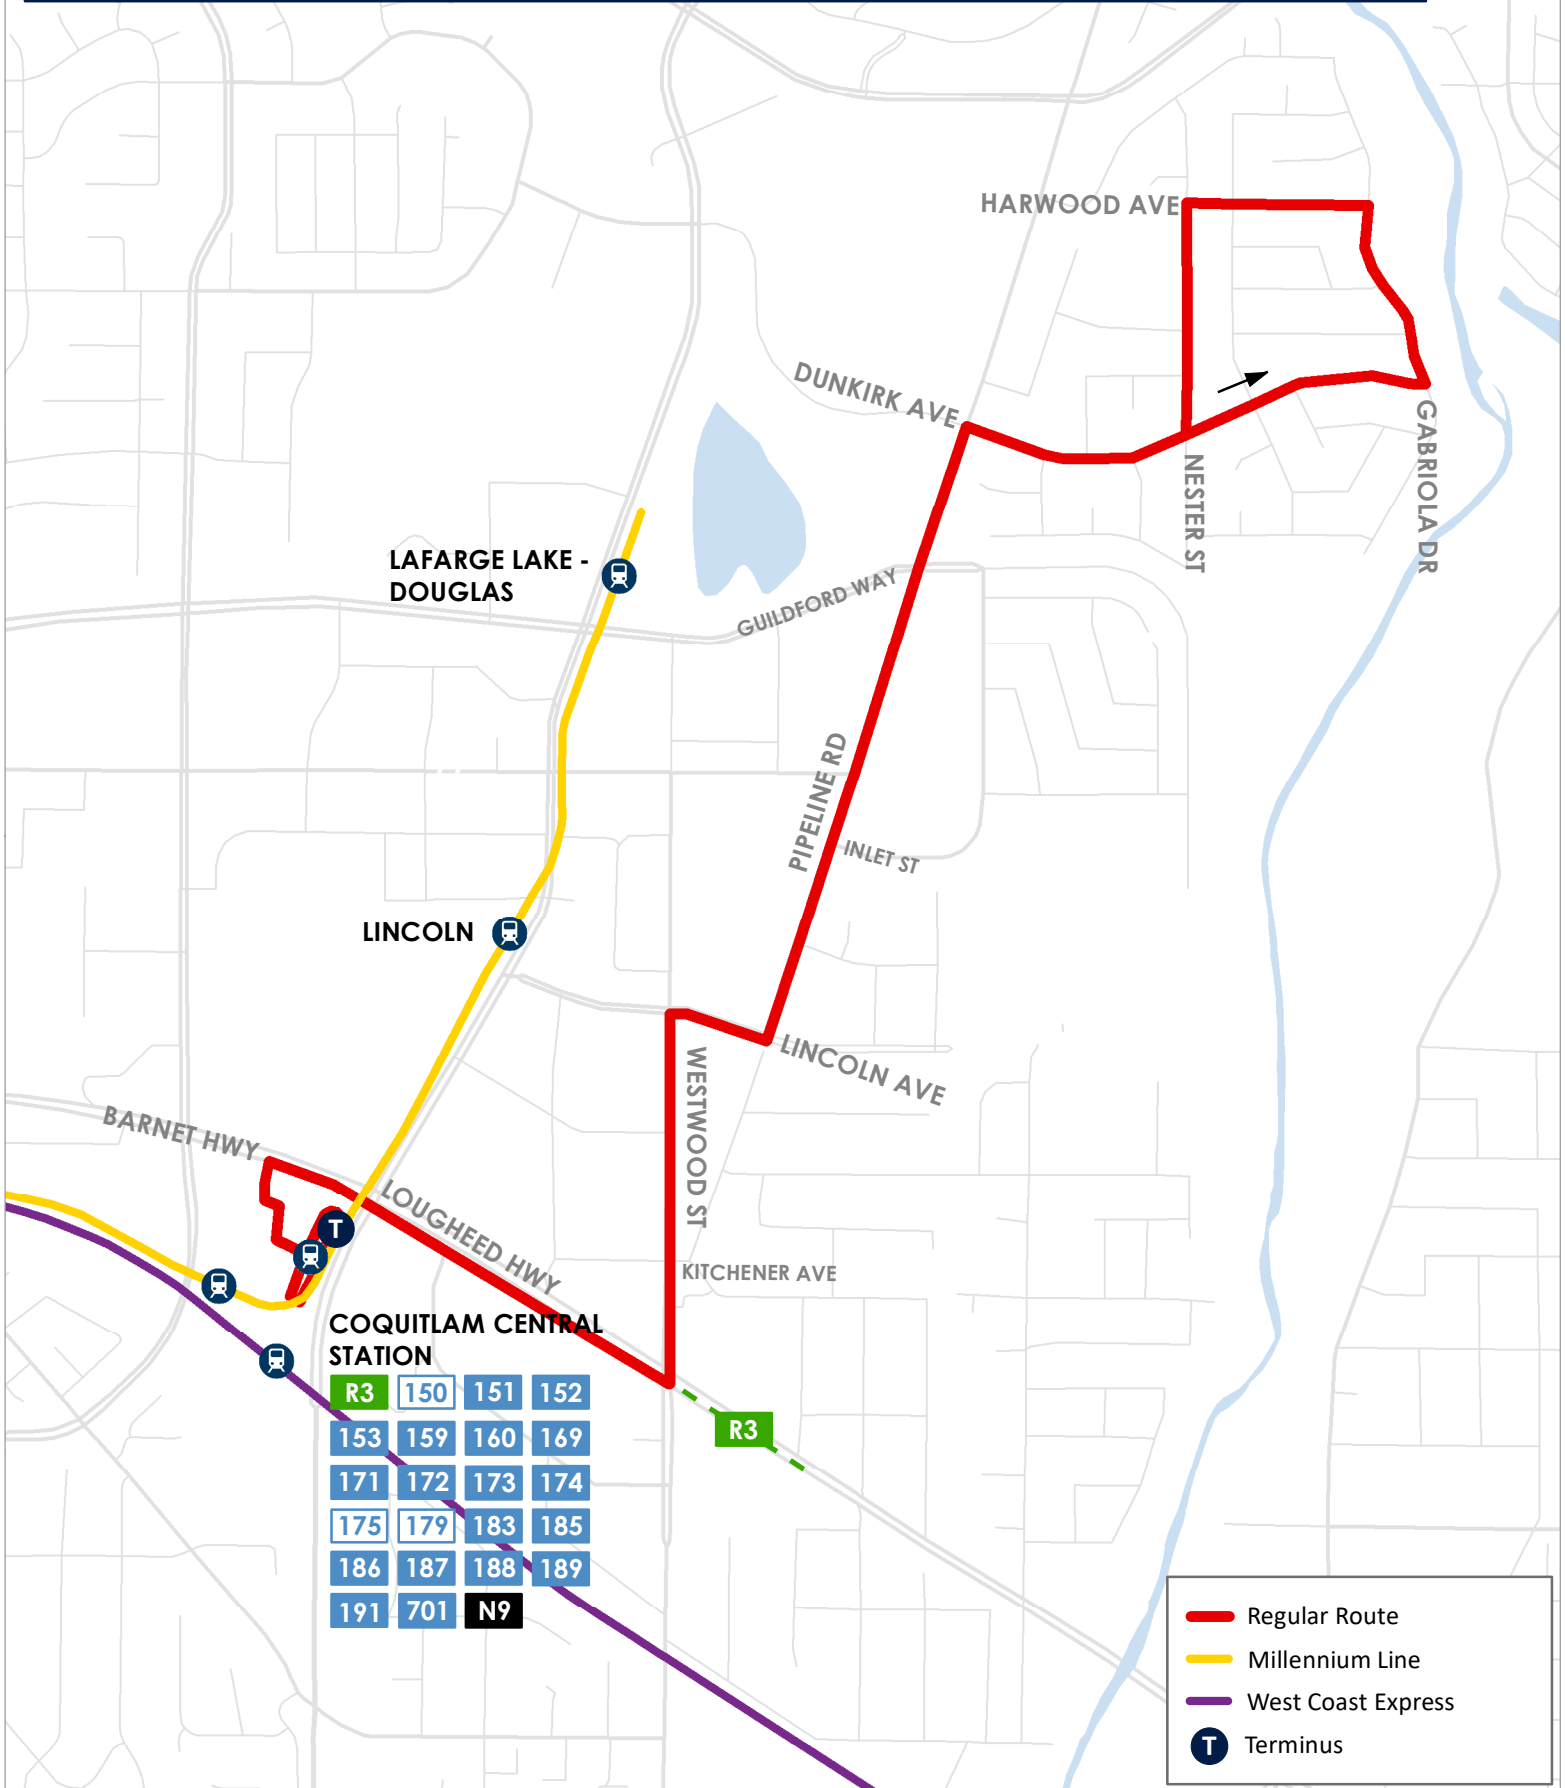

189 COQUITLAM CENTRAL STATION / LAFARGE PARK

COQUITLAM CENTRAL STATION

R3	150	151	152
153	159	160	169
171	172	173	174
175	179	183	185
186	187	188	189
191	701	N9	

- Regular Route
- Millennium Line
- West Coast Express
- Terminus