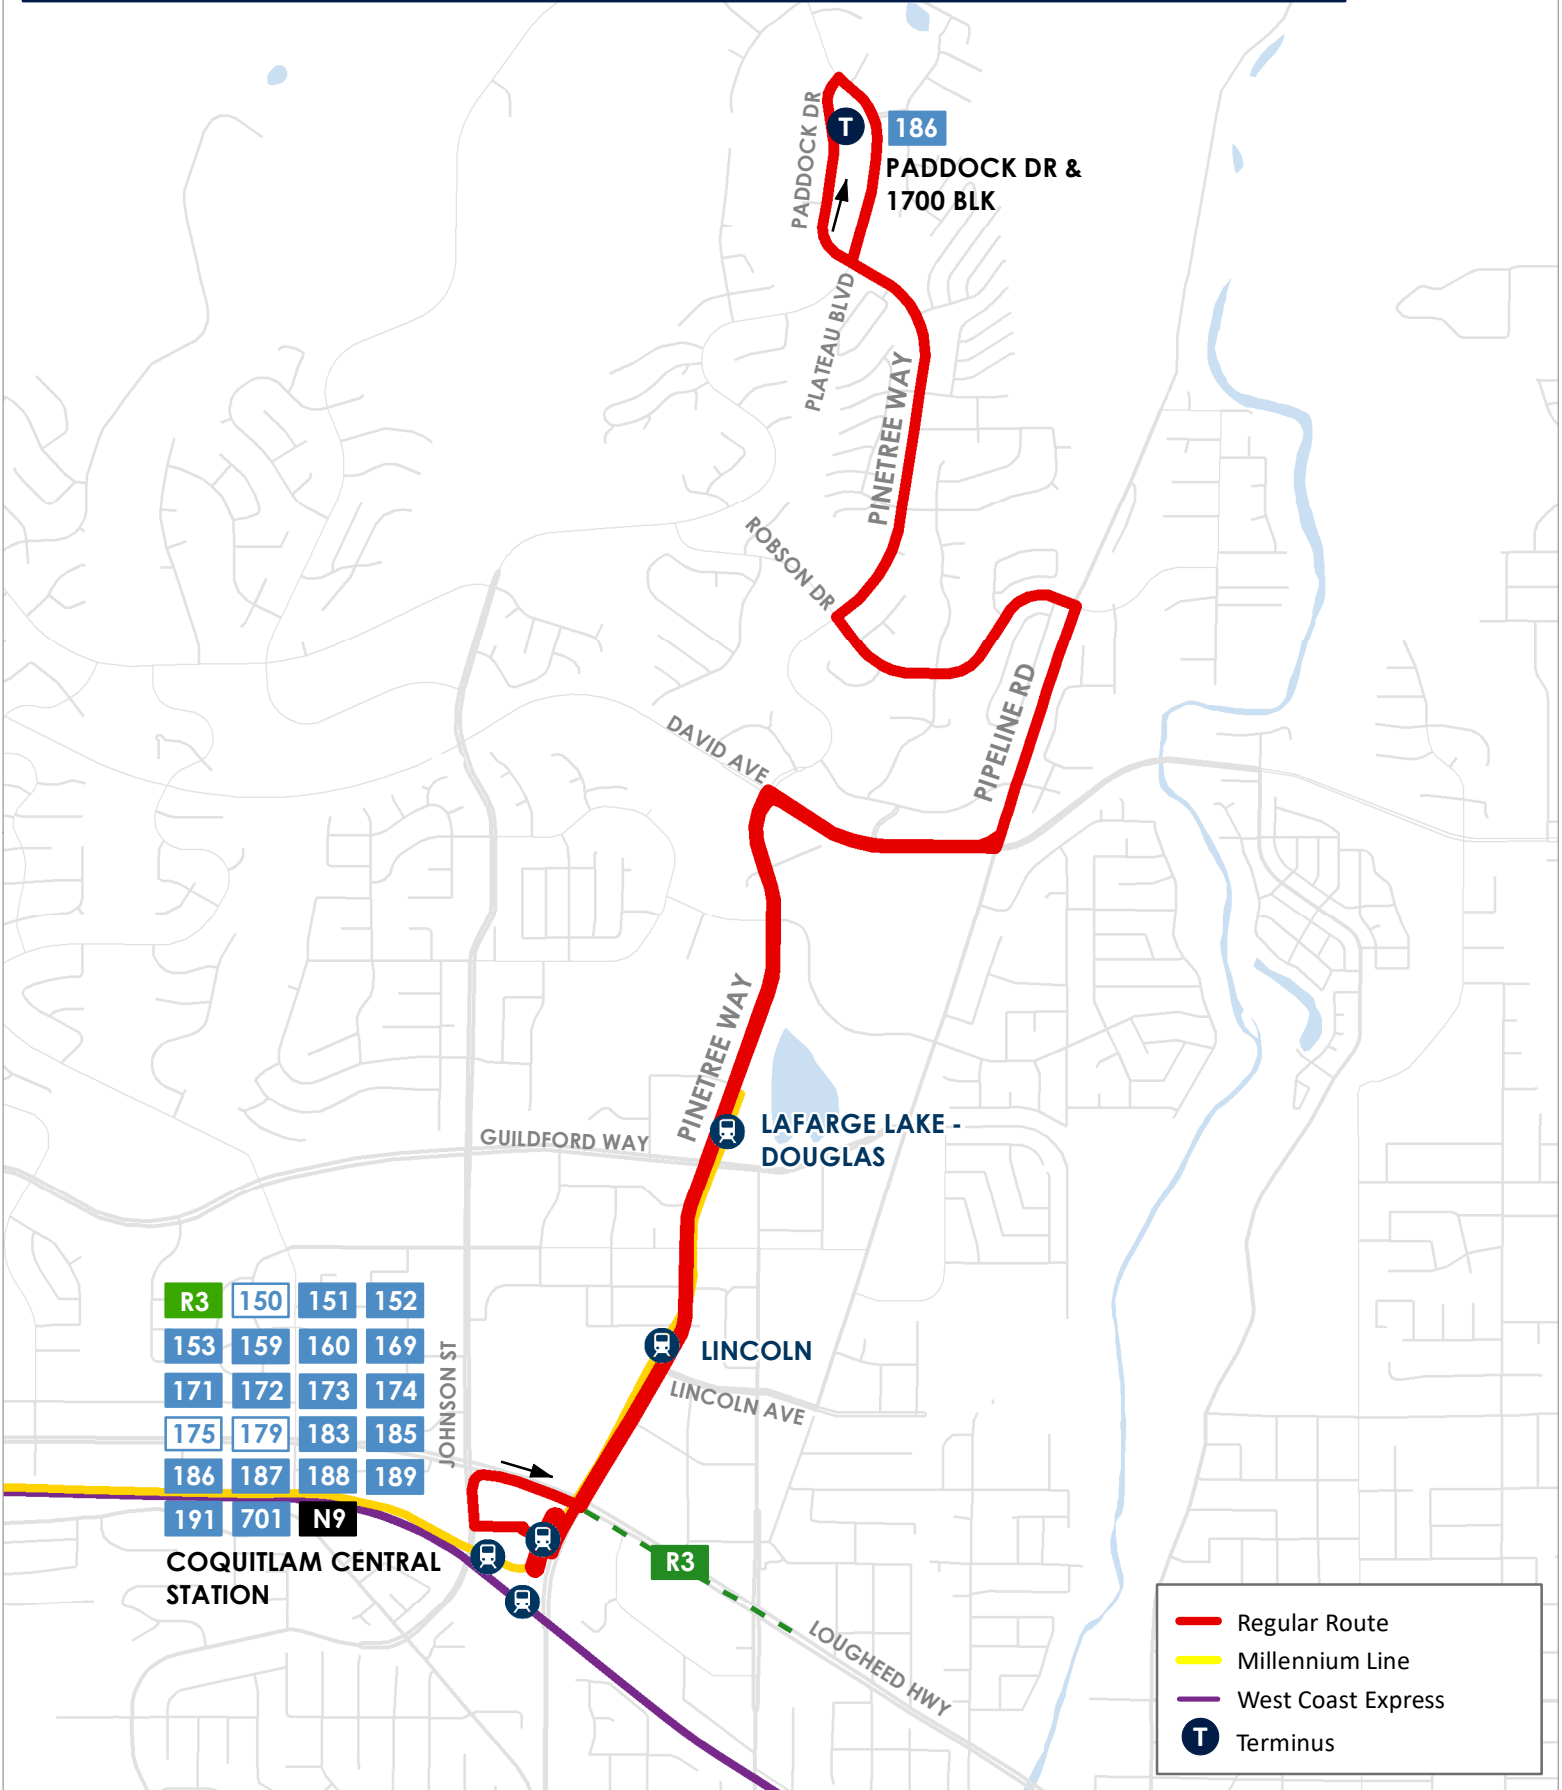

T 186 COQUITLAM CENTRAL STATION / HAMPTON PARK

R3	150	151	152
153	159	160	169
171	172	173	174
175	179	183	185
186	187	188	189
191	701	N9	

COQUITLAM CENTRAL STATION

- Regular Route
- Millennium Line
- West Coast Express
- T** Terminus