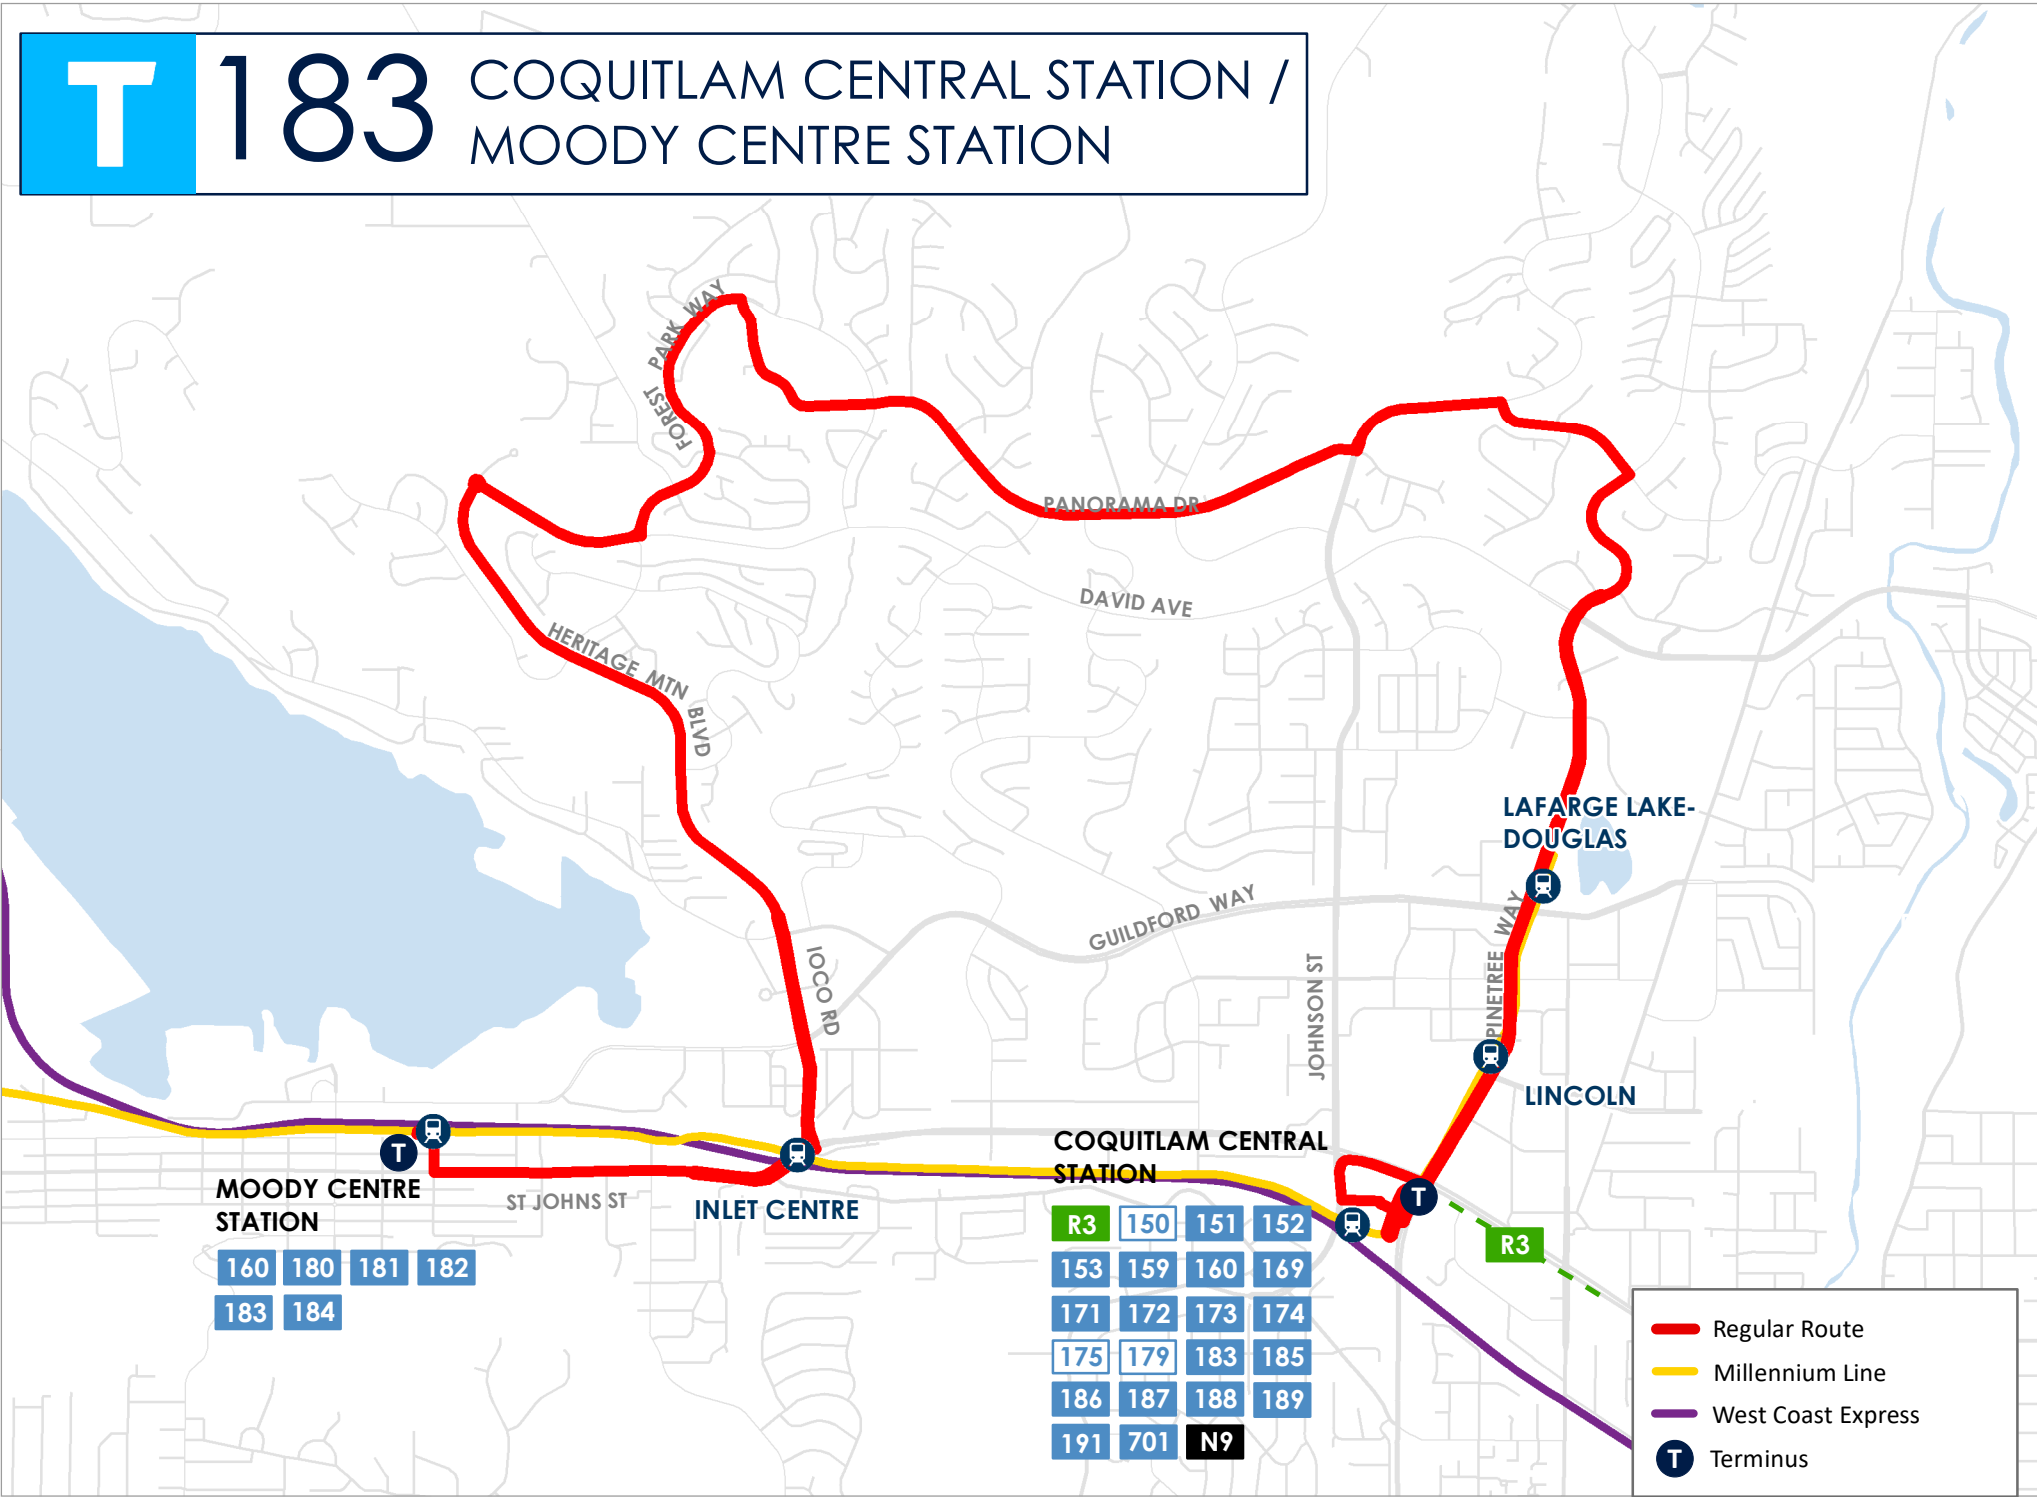

183

COQUITLAM CENTRAL STATION / MOODY CENTRE STATION

MOODY CENTRE STATION

160	180	181	182
183	184		

COQUITLAM CENTRAL STATION

R3	150	151	152
153	159	160	169
171	172	173	174
175	179	183	185
186	187	188	189
191	701	N9	

- Regular Route
- Millennium Line
- West Coast Express
- T** Terminus