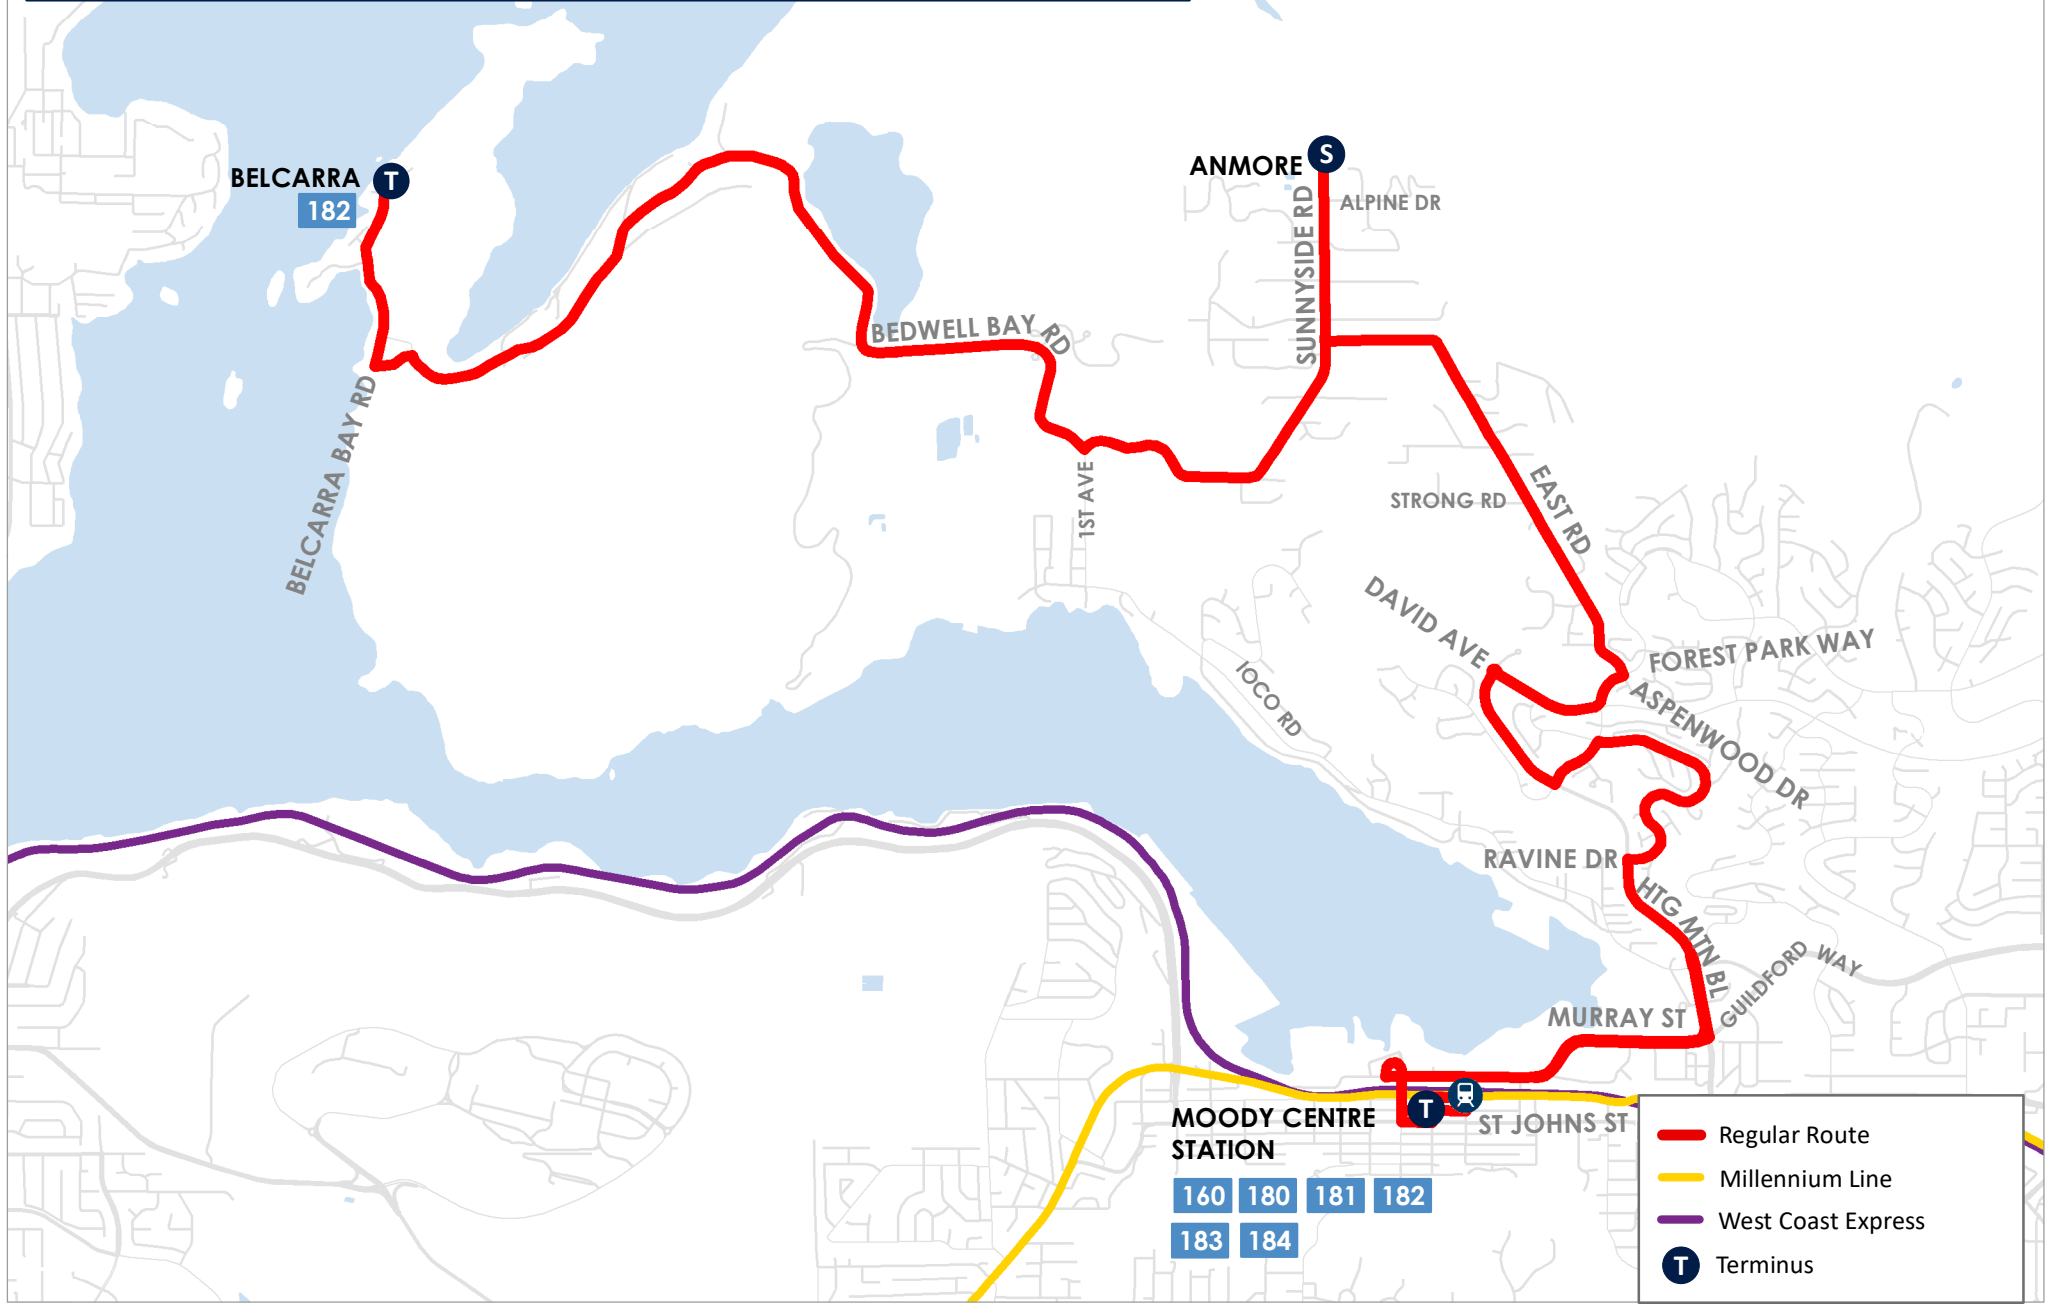

T 182 MOODY CENTRE STATION / BELCARRA

MOODY CENTRE STATION

160 180 181 182
183 184

- Regular Route
- Millennium Line
- West Coast Express
- T** Terminus