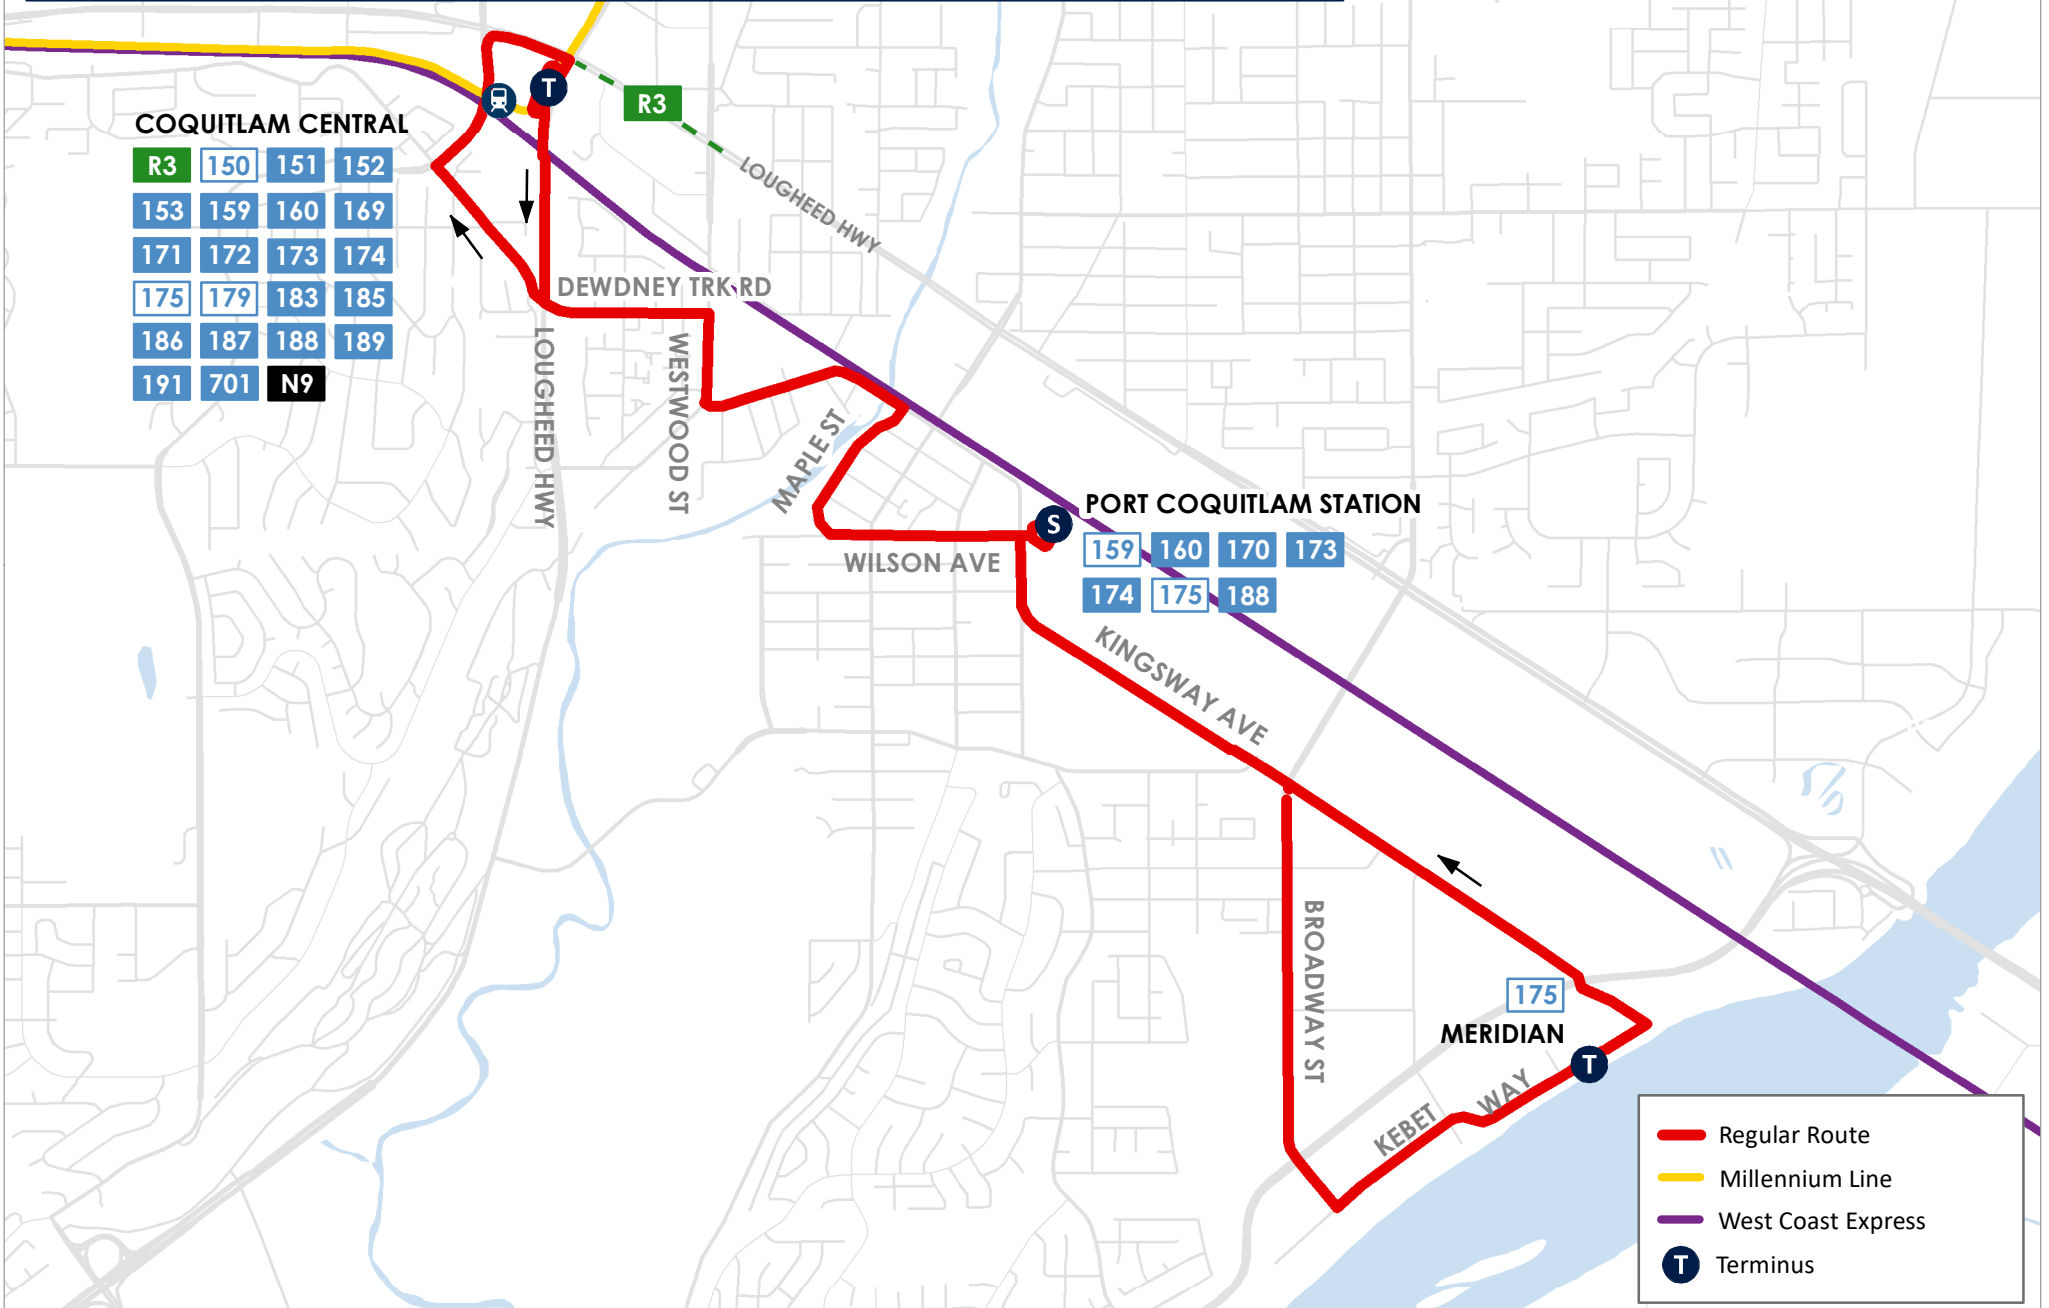

# T 175 COQUITLAM CENTRAL STATION / MERIDIAN

## COQUITLAM CENTRAL

R3	150	151	152
153	159	160	169
171	172	173	174
175	179	183	185
186	187	188	189
191	701	N9	

## PORT COQUITLAM STATION

159	160	170	173
174	175	188	

175

## MERIDIAN

- Regular Route
- Millennium Line
- West Coast Express
- Terminus