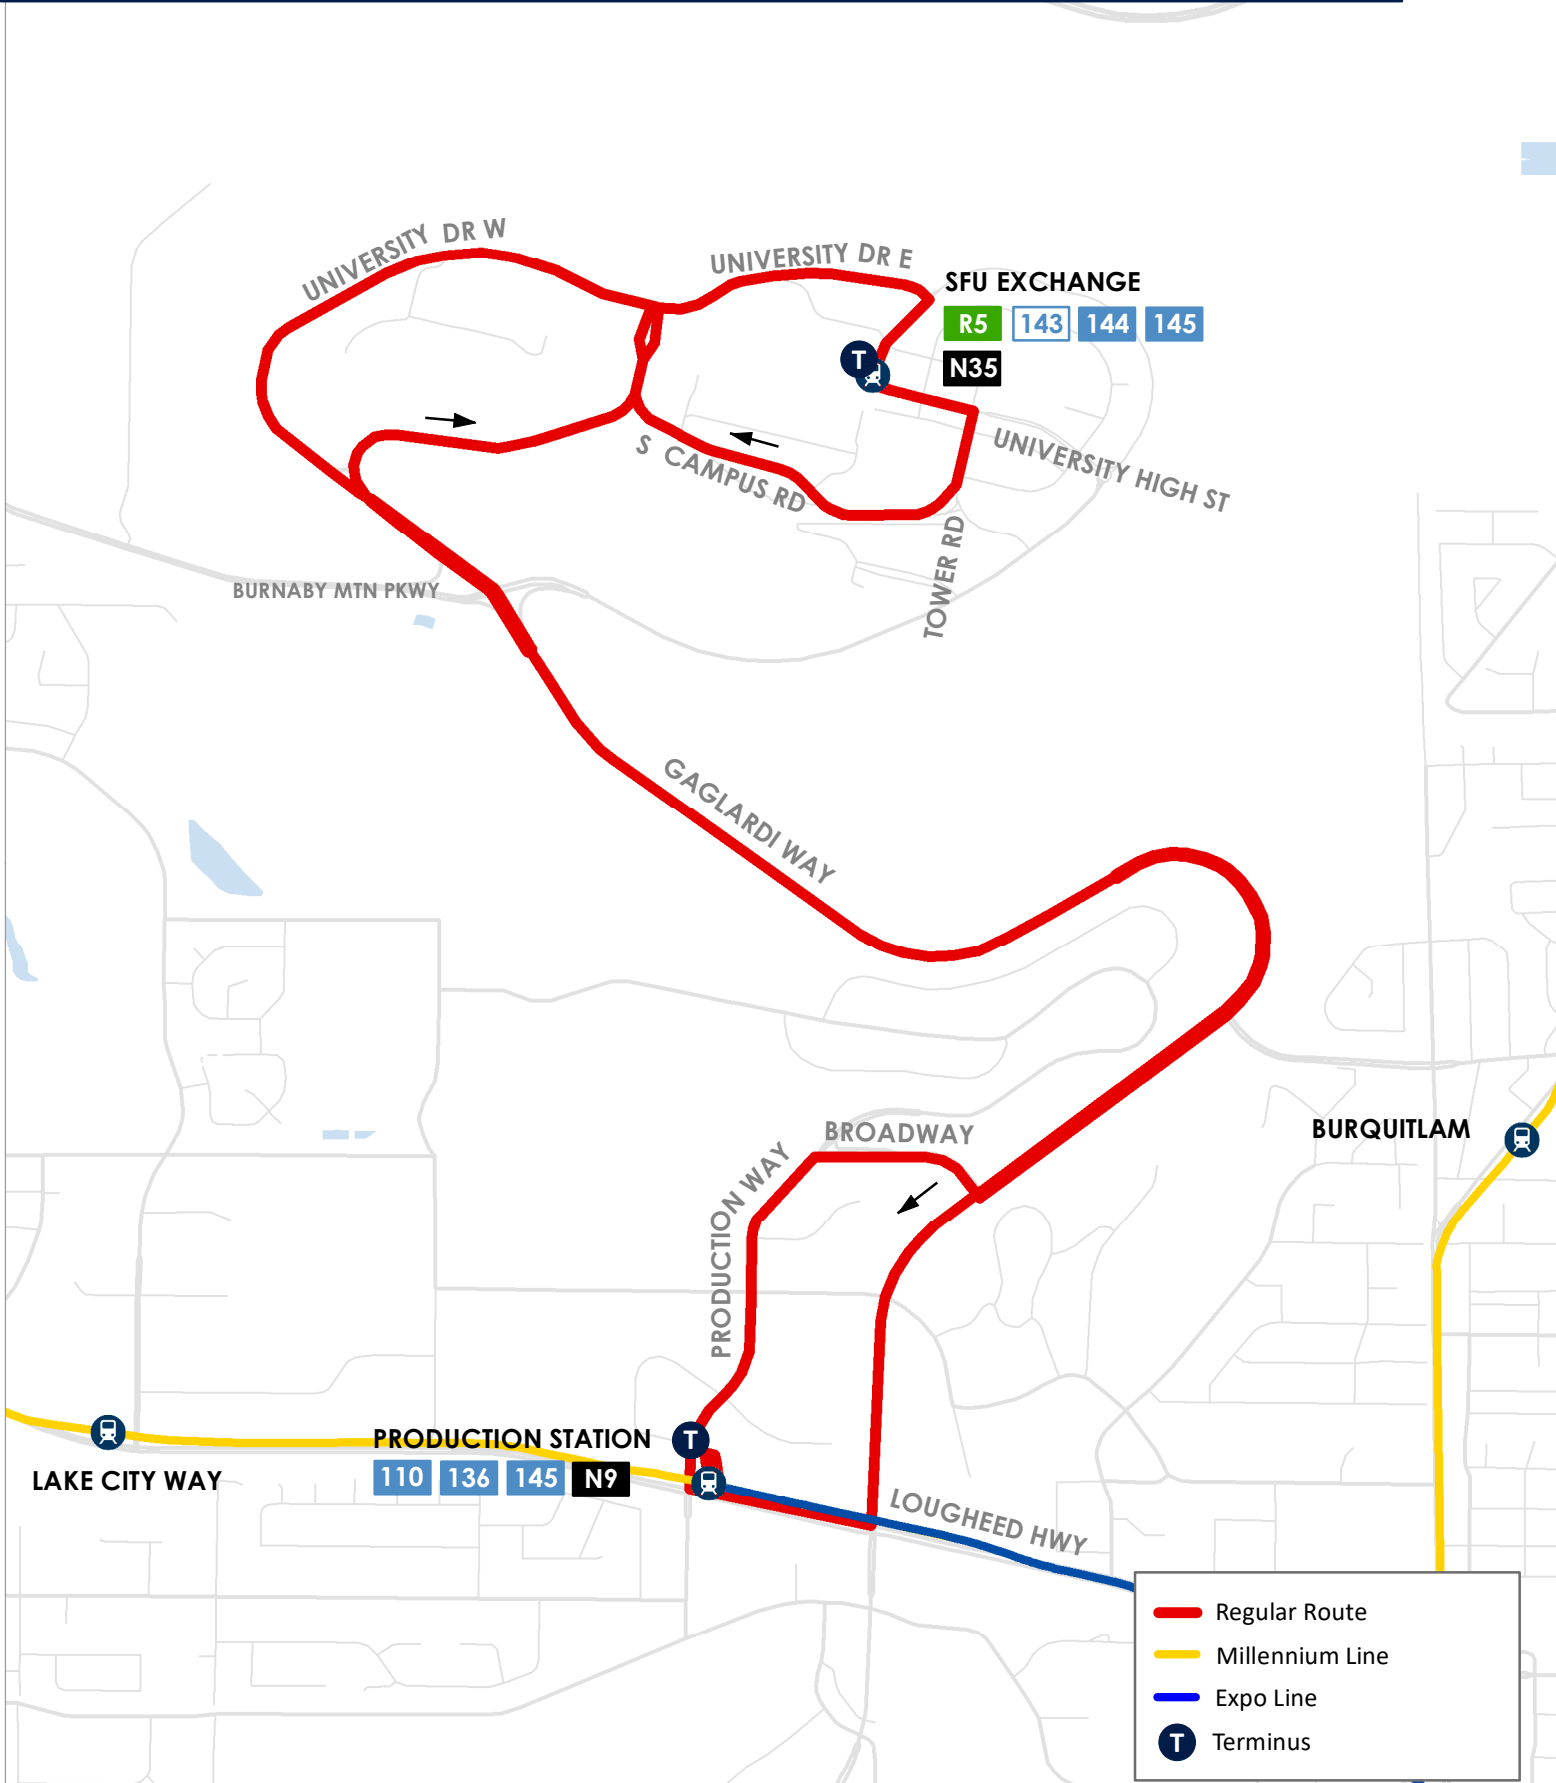

# 145 SFU / PRODUCTION STATION

	Regular Route
	Millennium Line
	Expo Line
	Terminus