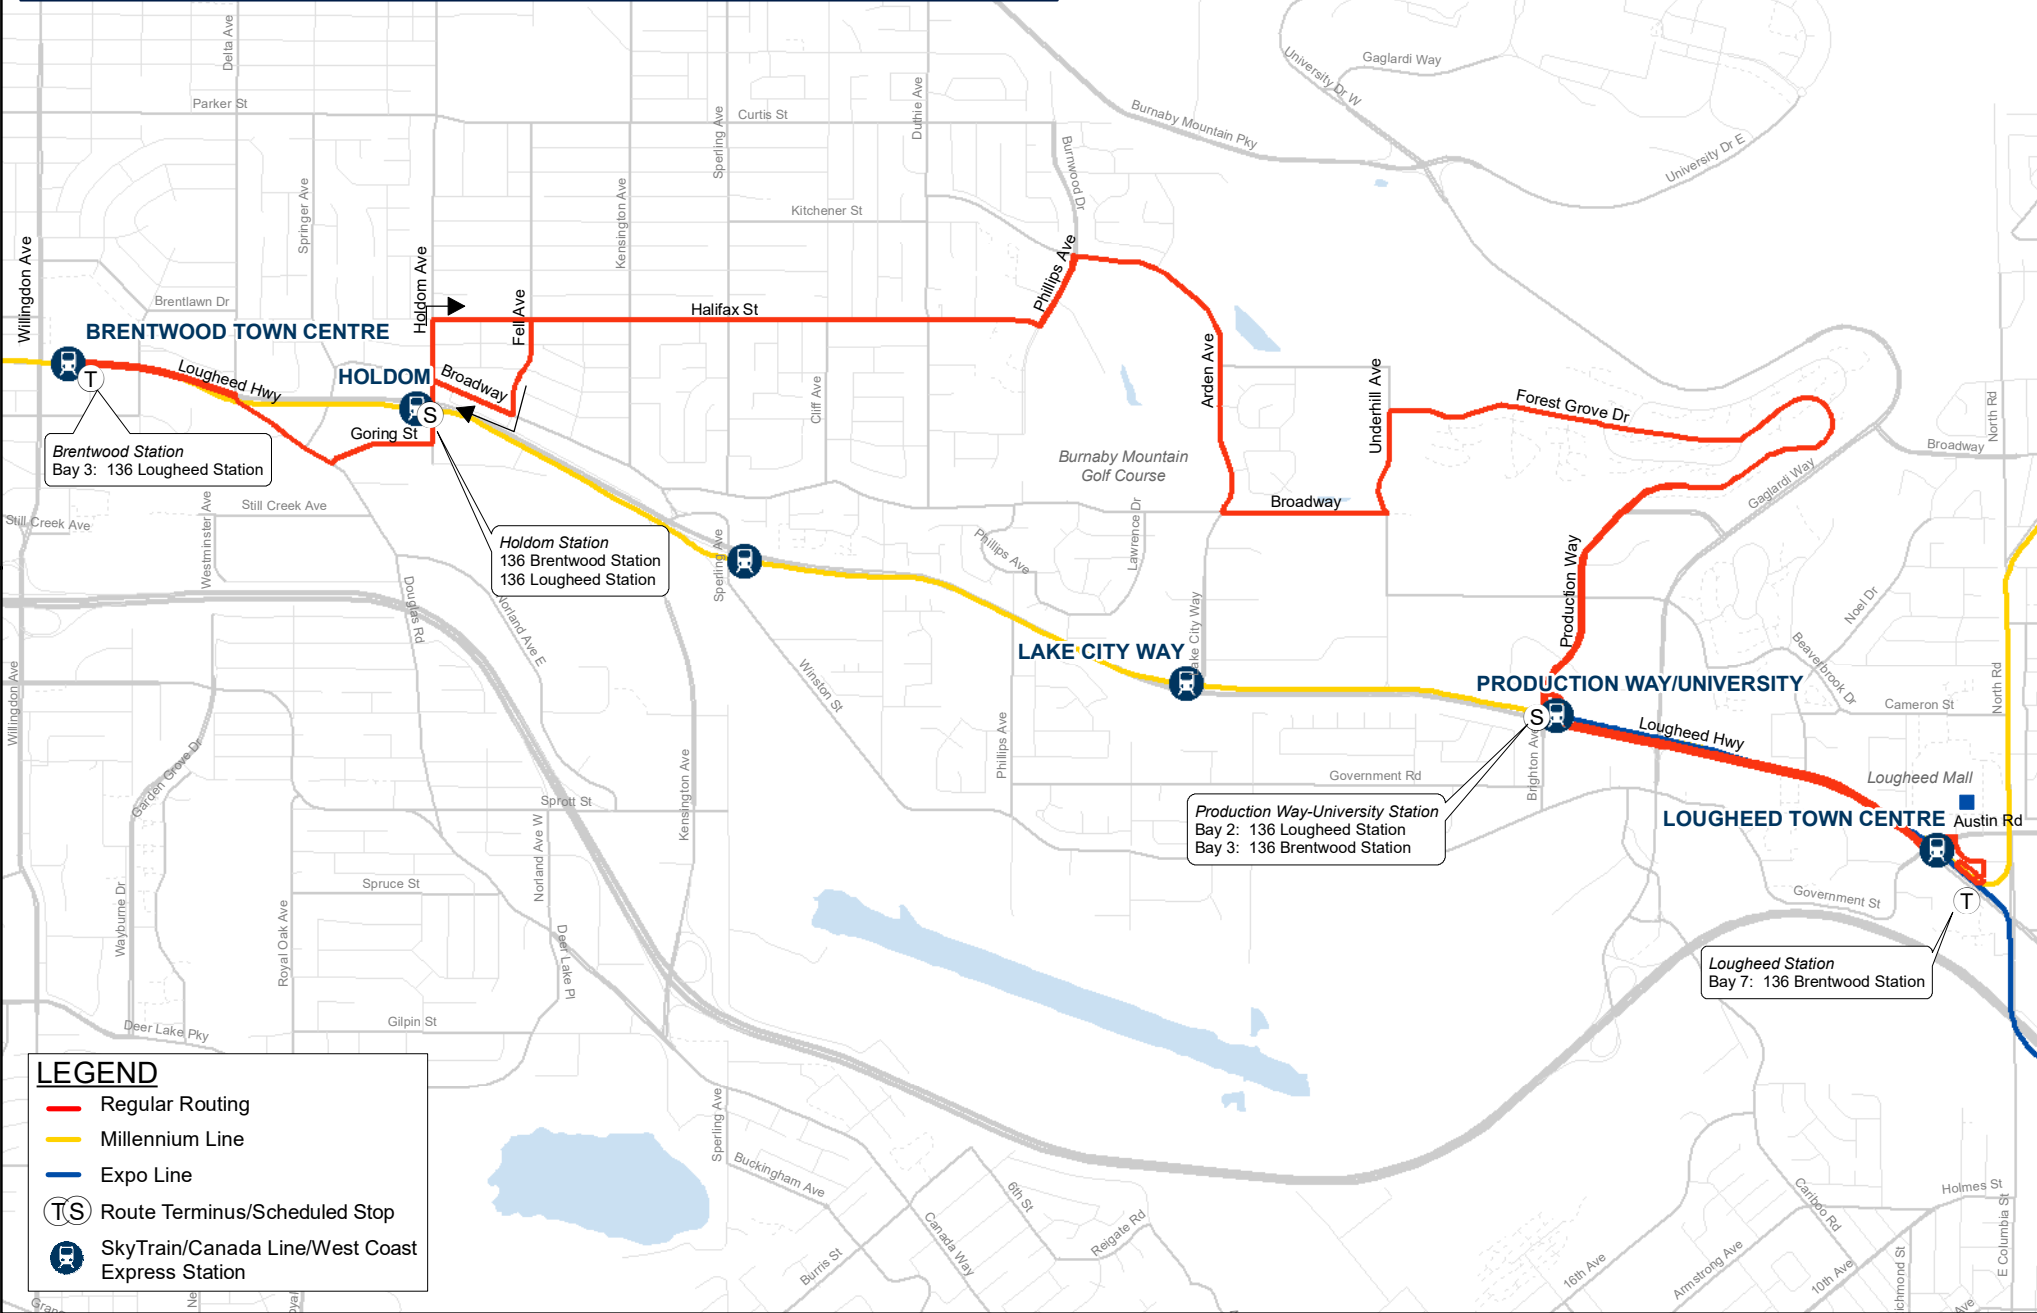

# T 136 BRENTWOOD STATION / LOUGHEED STATION

**LEGEND**

- Regular Routing
- Millennium Line
- Expo Line
- Route Terminus/Scheduled Stop
- SkyTrain/Canada Line/West Coast Express Station