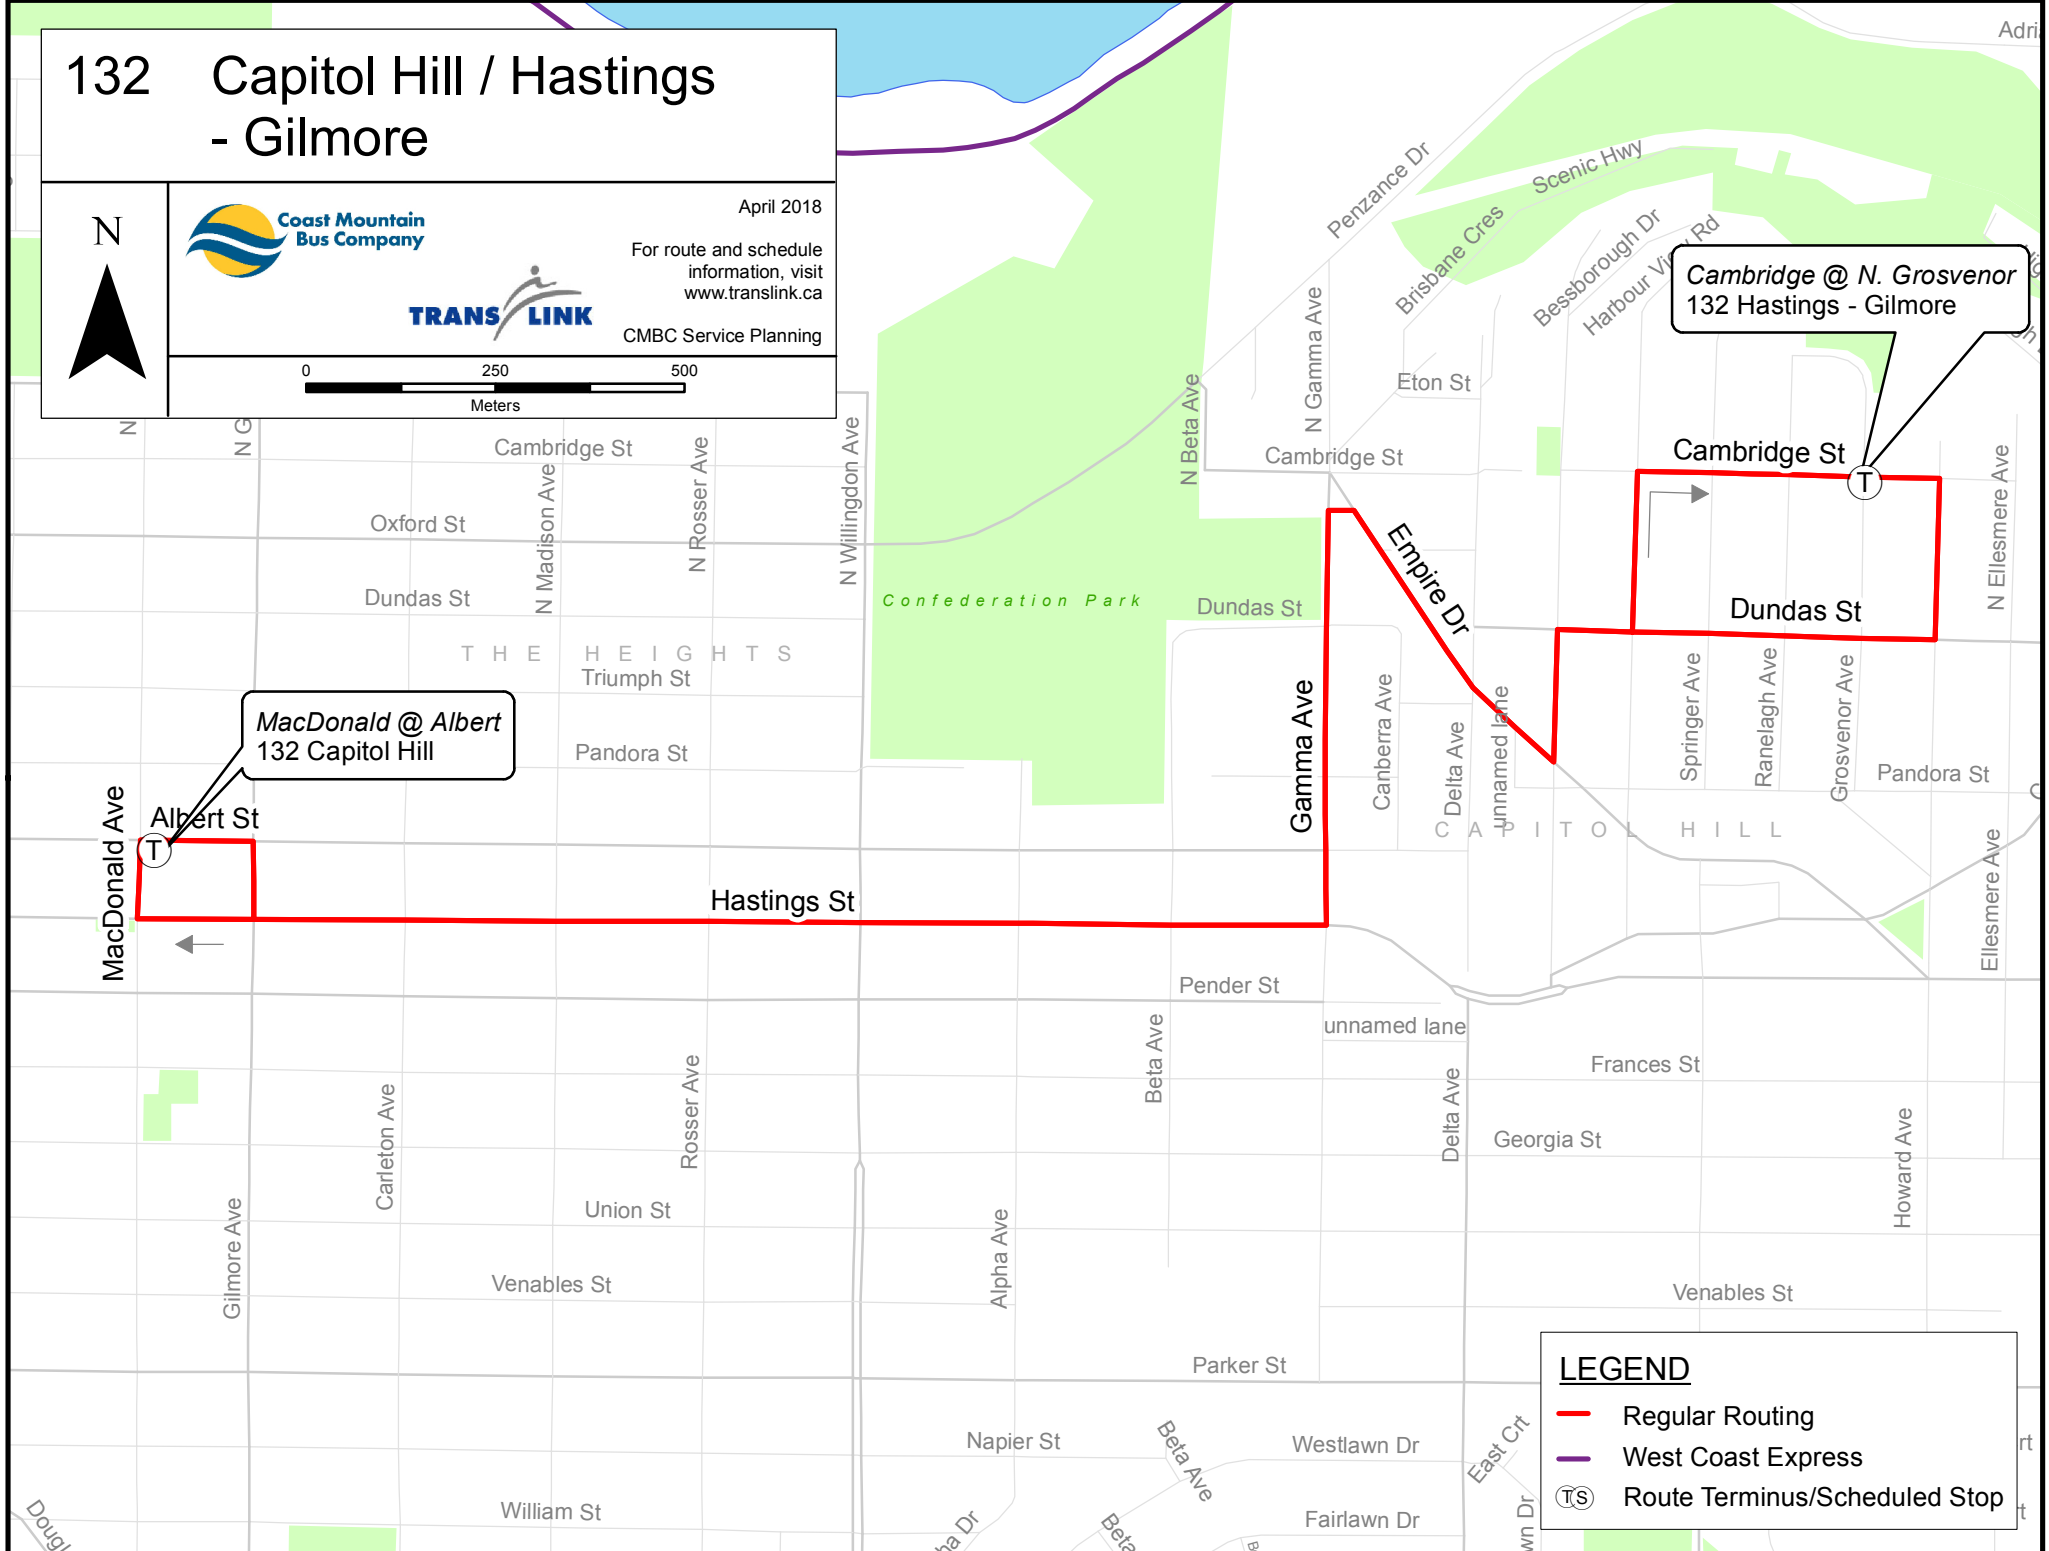

132 Capitol Hill / Hastings - Gilmore

April 2018

For route and schedule information, visit www.translink.ca

CMBC Service Planning

MacDonald @ Albert
132 Capitol Hill

Cambridge @ N. Grosvenor
132 Hastings - Gilmore

LEGEND

- Regular Routing
- West Coast Express
- T Route Terminus/Scheduled Stop