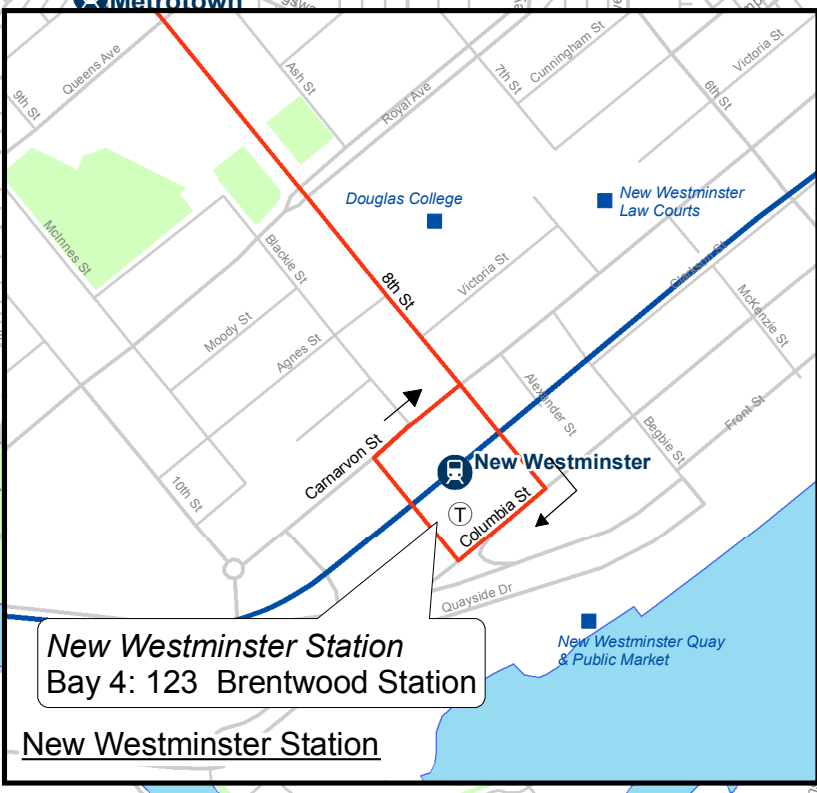

123 New Westminster Station/ Brentwood Station

December 2017

For route and schedule information, visit www.translink.ca

CMBC Service Planning

Brentwood Station
Bay 4: New Westminster Station

Canada Way @ Ledger

LEGEND

- Regular Routing
- - - Limited Service Routing
- Millennium Line
- Expo Line
- Route Terminus/Scheduled Stop
- SkyTrain/Canada Line/West Coast Express Station

New Westminster Station
Bay 4: 123 Brentwood Station

New Westminster Station

New Westminster Station
- See inset