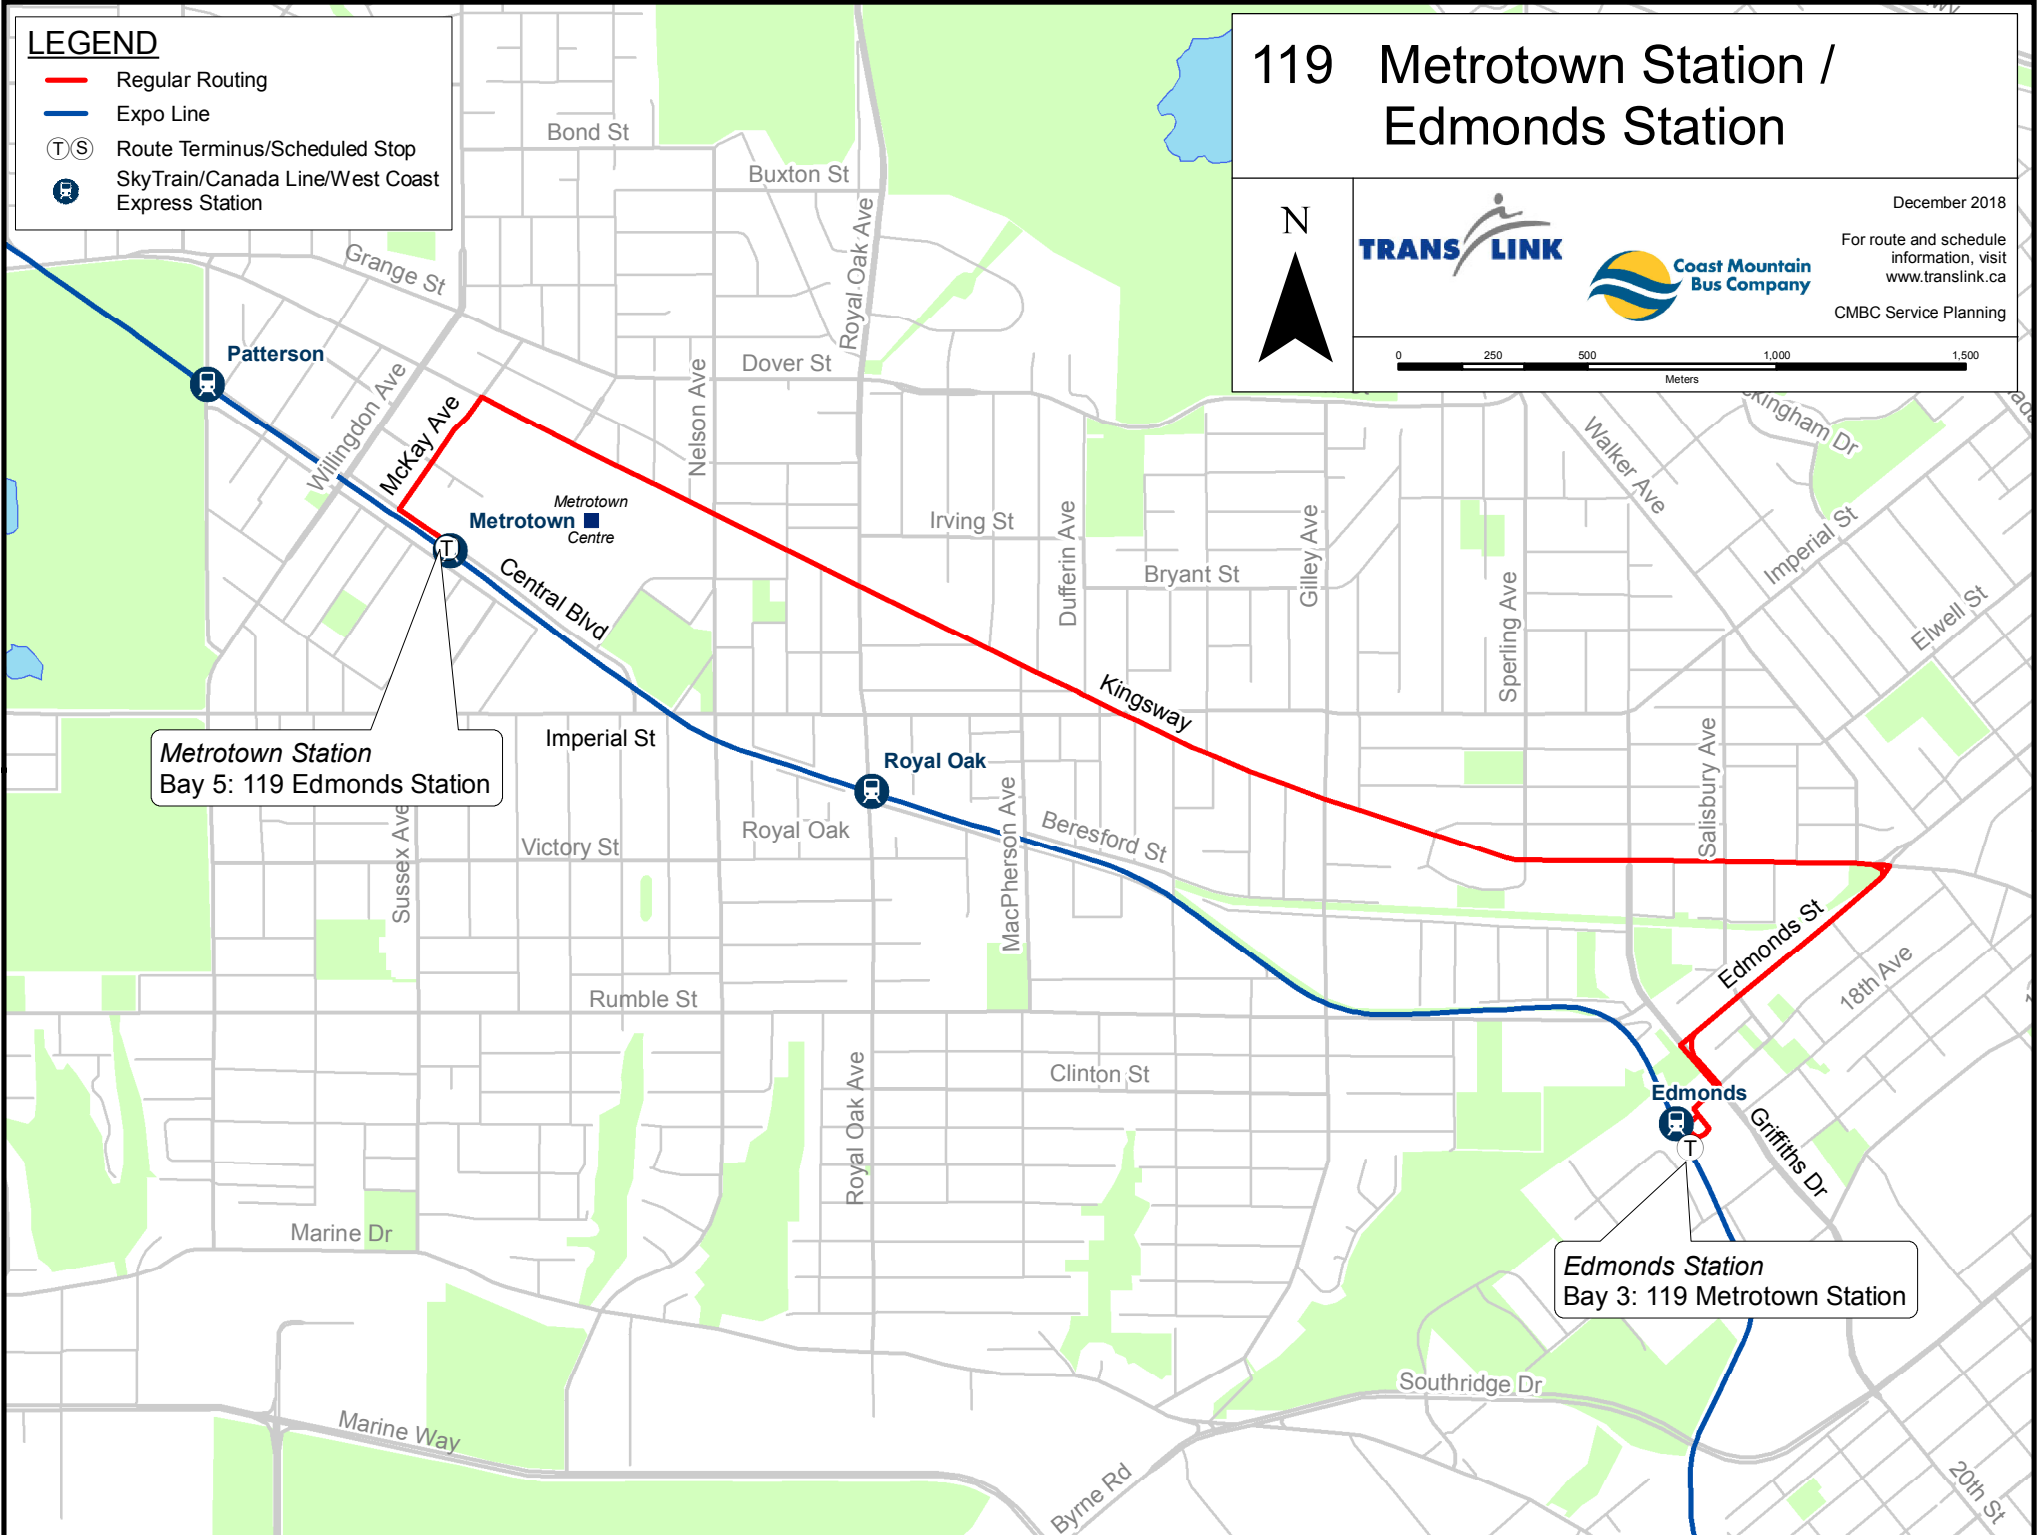

**LEGEND**

-  Regular Routing
-  Expo Line
-  Route Terminus/Scheduled Stop
-  SkyTrain/Canada Line/West Coast Express Station

# 119 Metrotown Station / Edmonds Station

December 2018

For route and schedule information, visit [www.translink.ca](http://www.translink.ca)

CMBC Service Planning

**Metrotown Station**  
Bay 5: 119 Edmonds Station

**Edmonds Station**  
Bay 3: 119 Metrotown Station