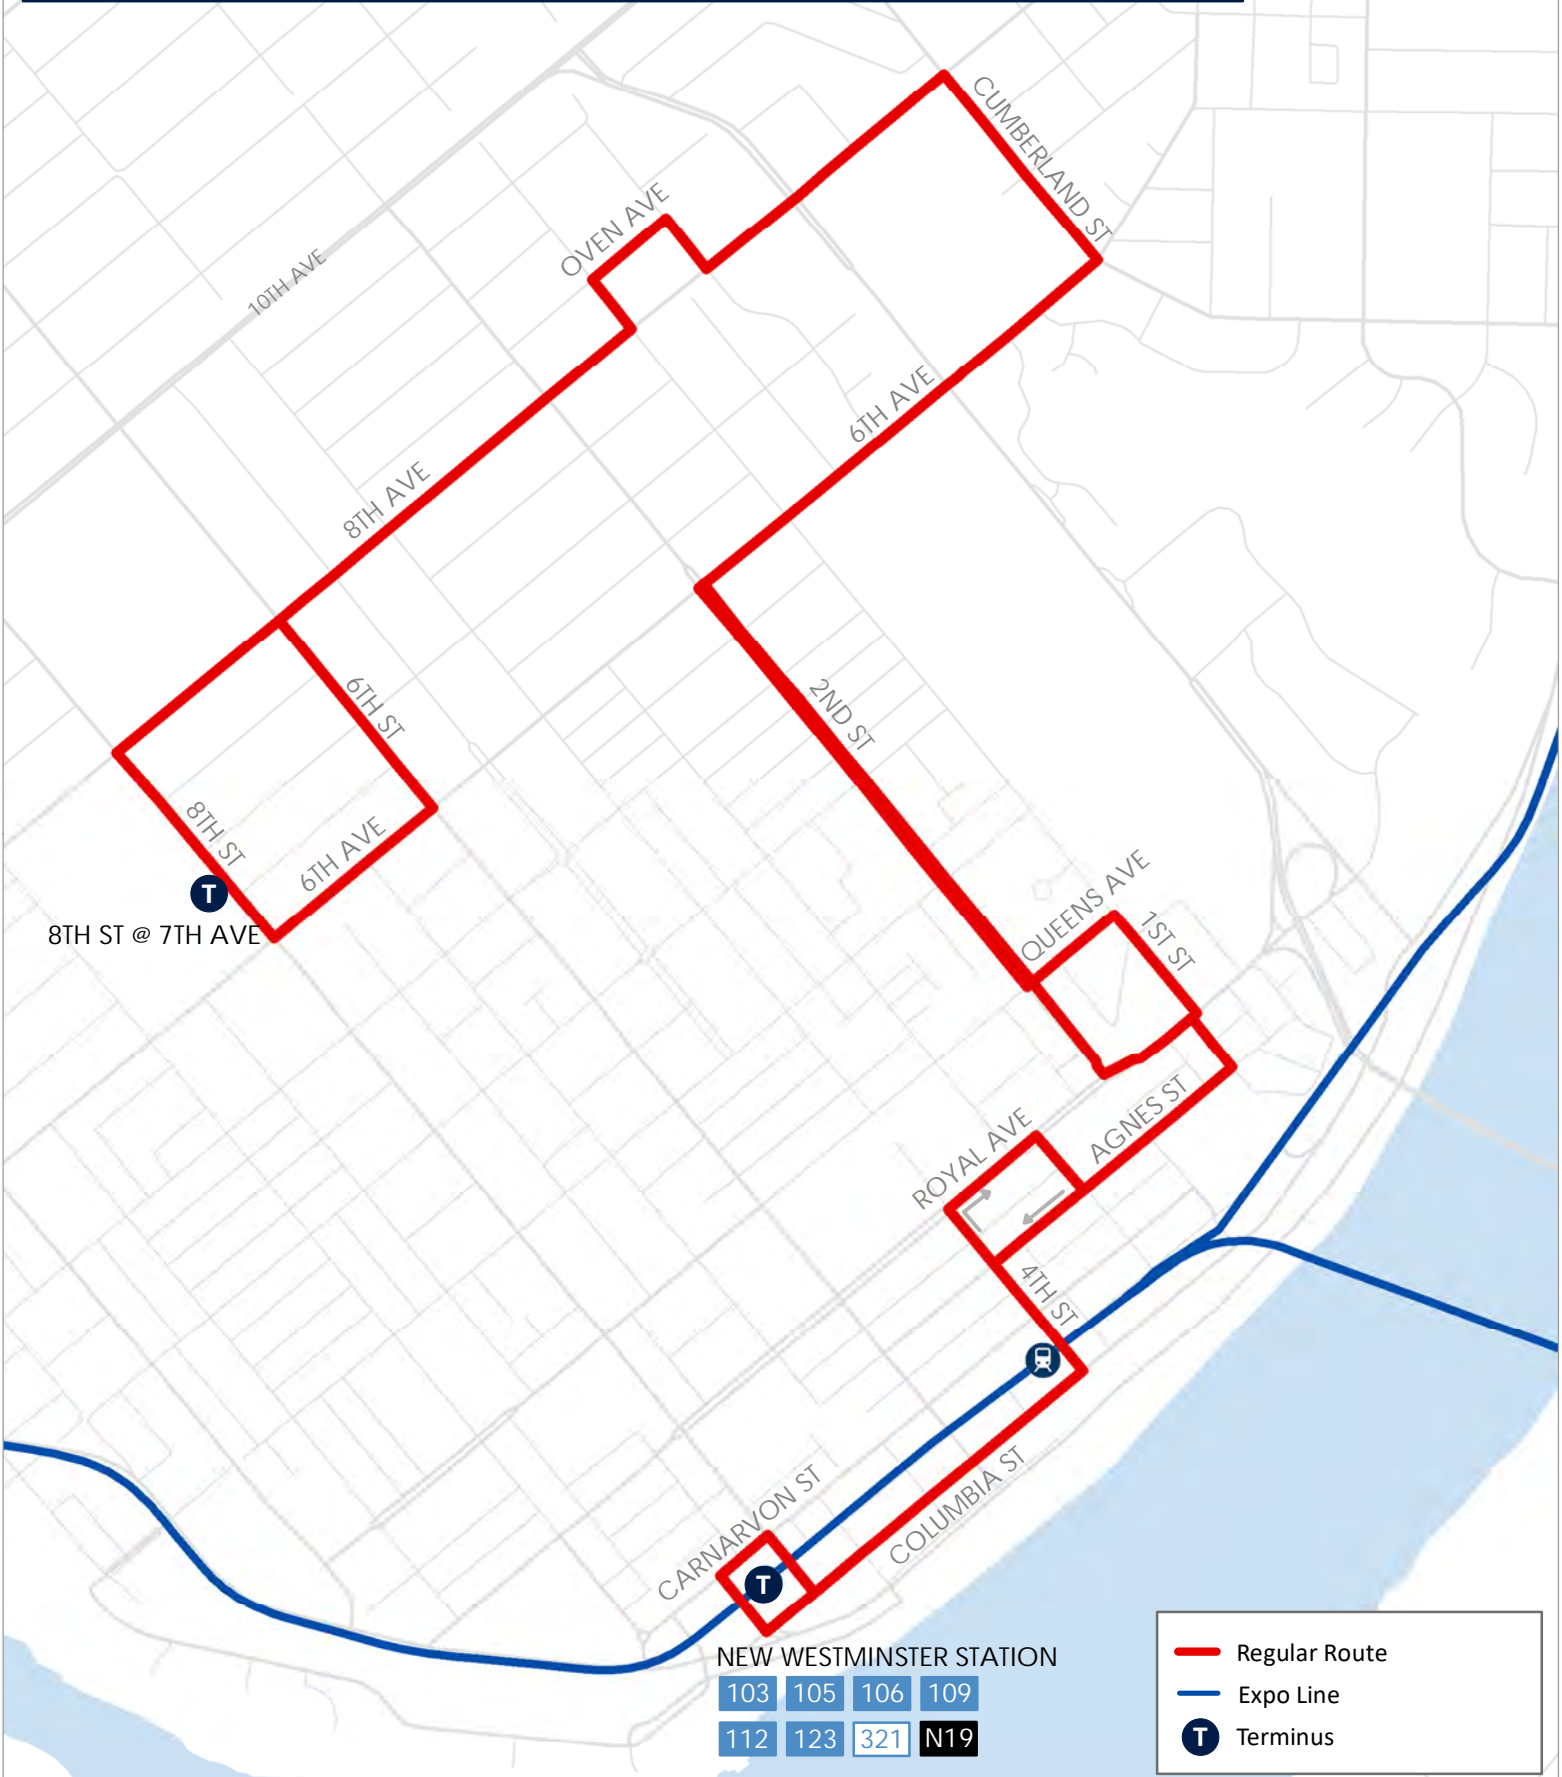

105 NEW WESTMINSTER STATION / UPTOWN

NEW WESTMINSTER STATION

- 103
- 105
- 106
- 109
- 112
- 123
- 321
- N19

- Regular Route
- Expo Line
- T Terminus