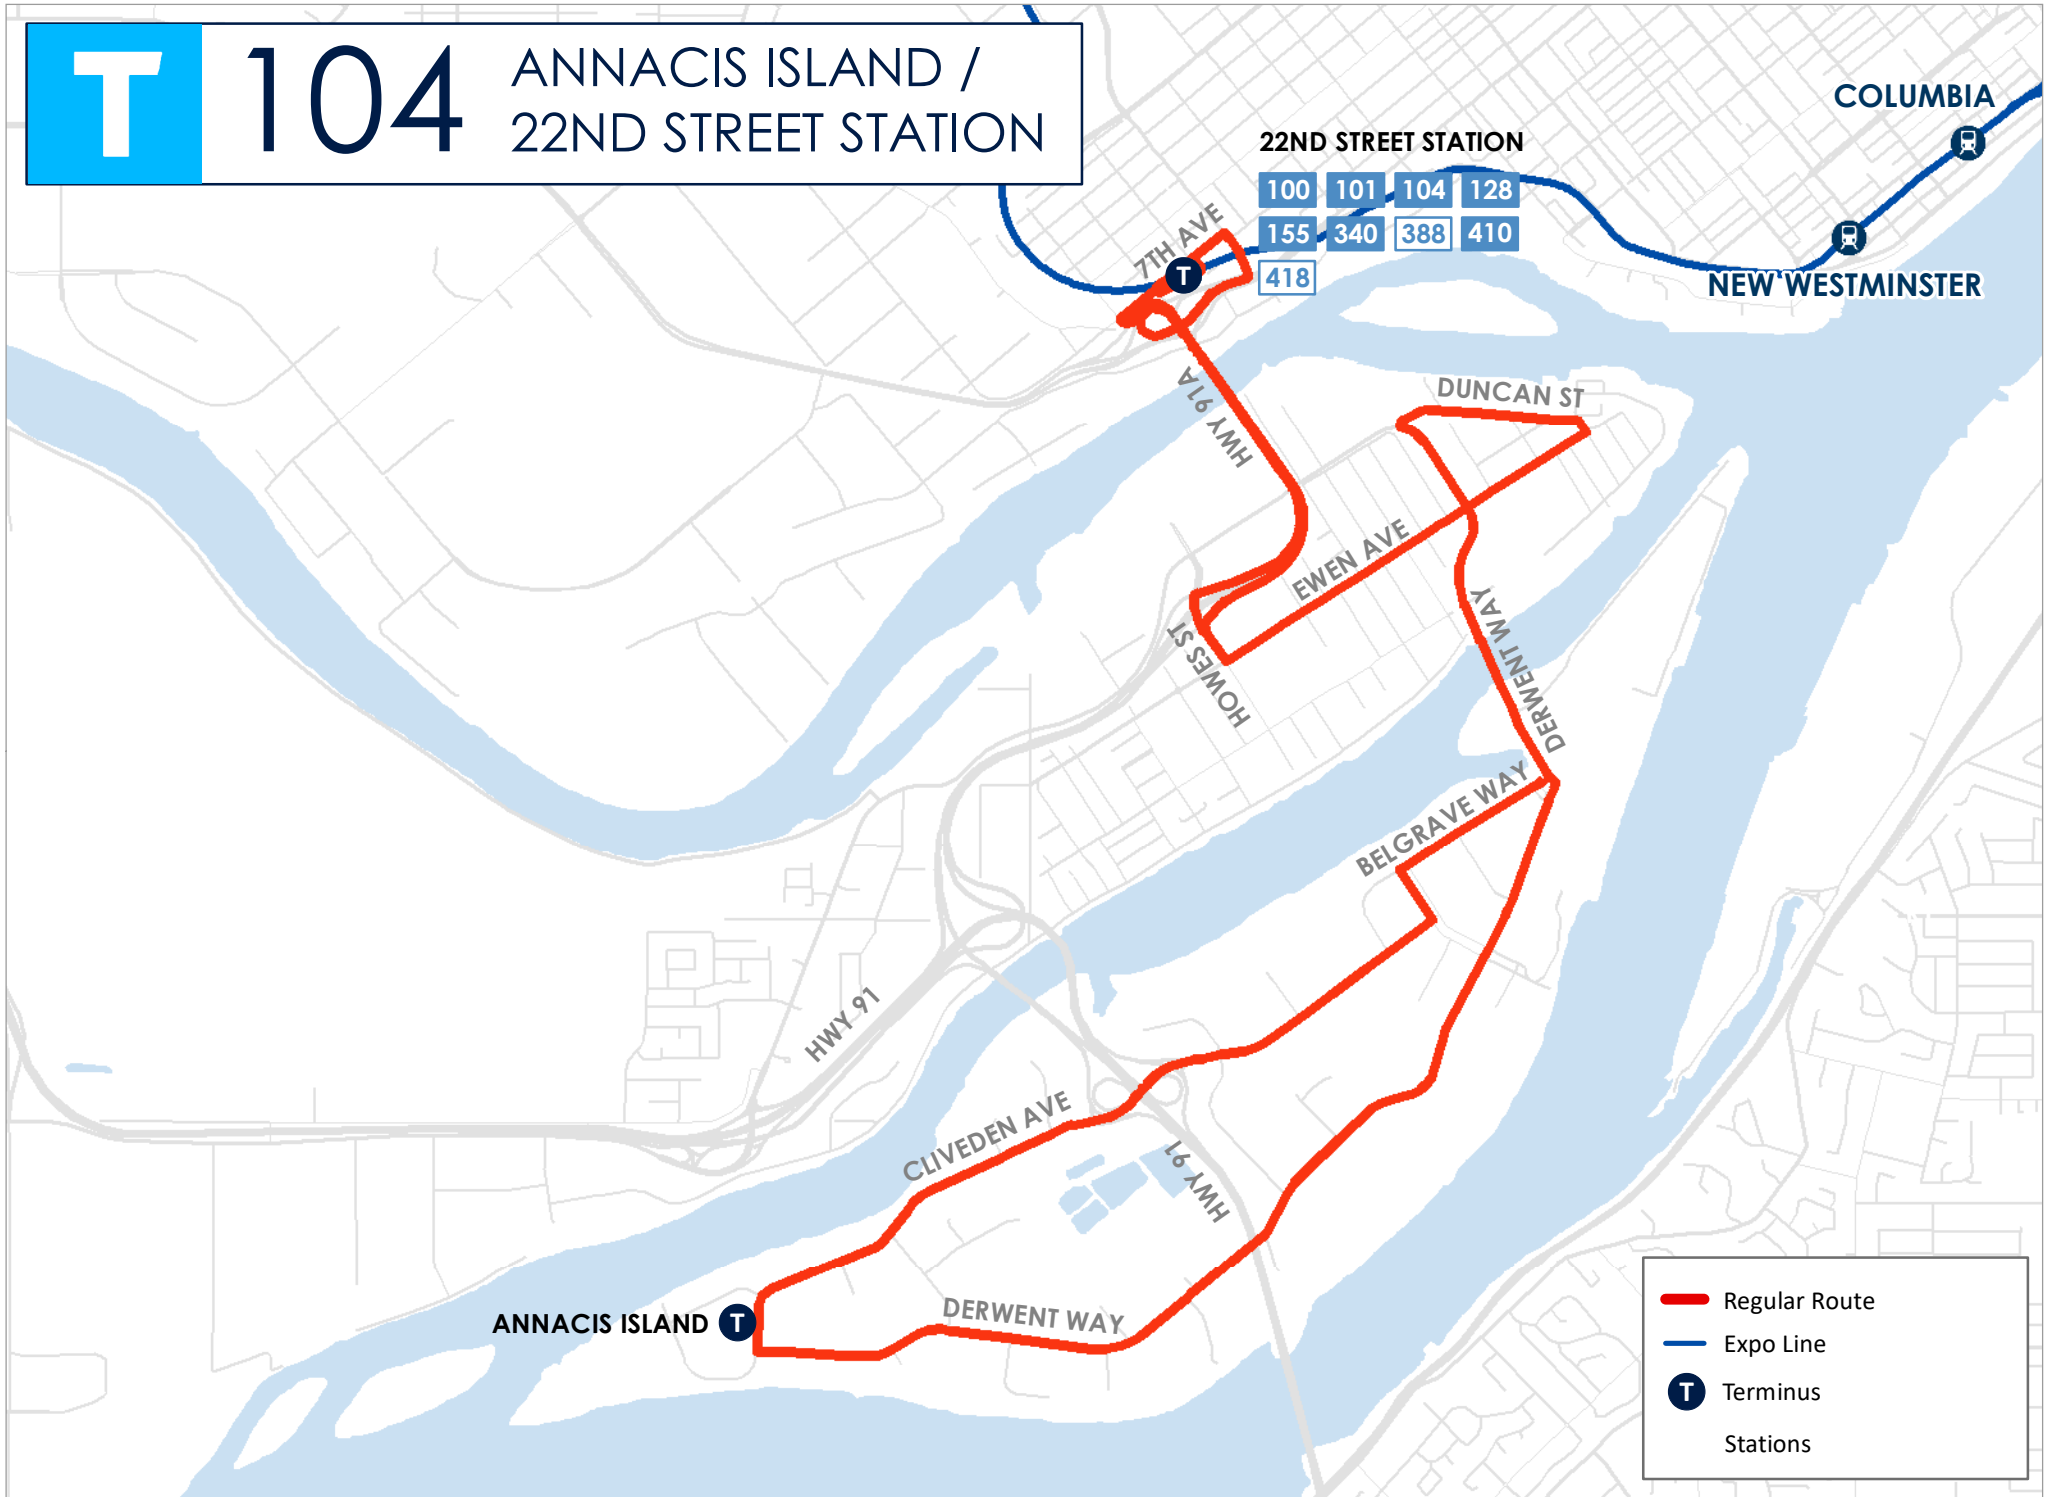

T 104 ANNACIS ISLAND / 22ND STREET STATION

22ND STREET STATION

100	101	104	128
155	340	388	410
418			

- Regular Route
- Expo Line
- T Terminus Stations