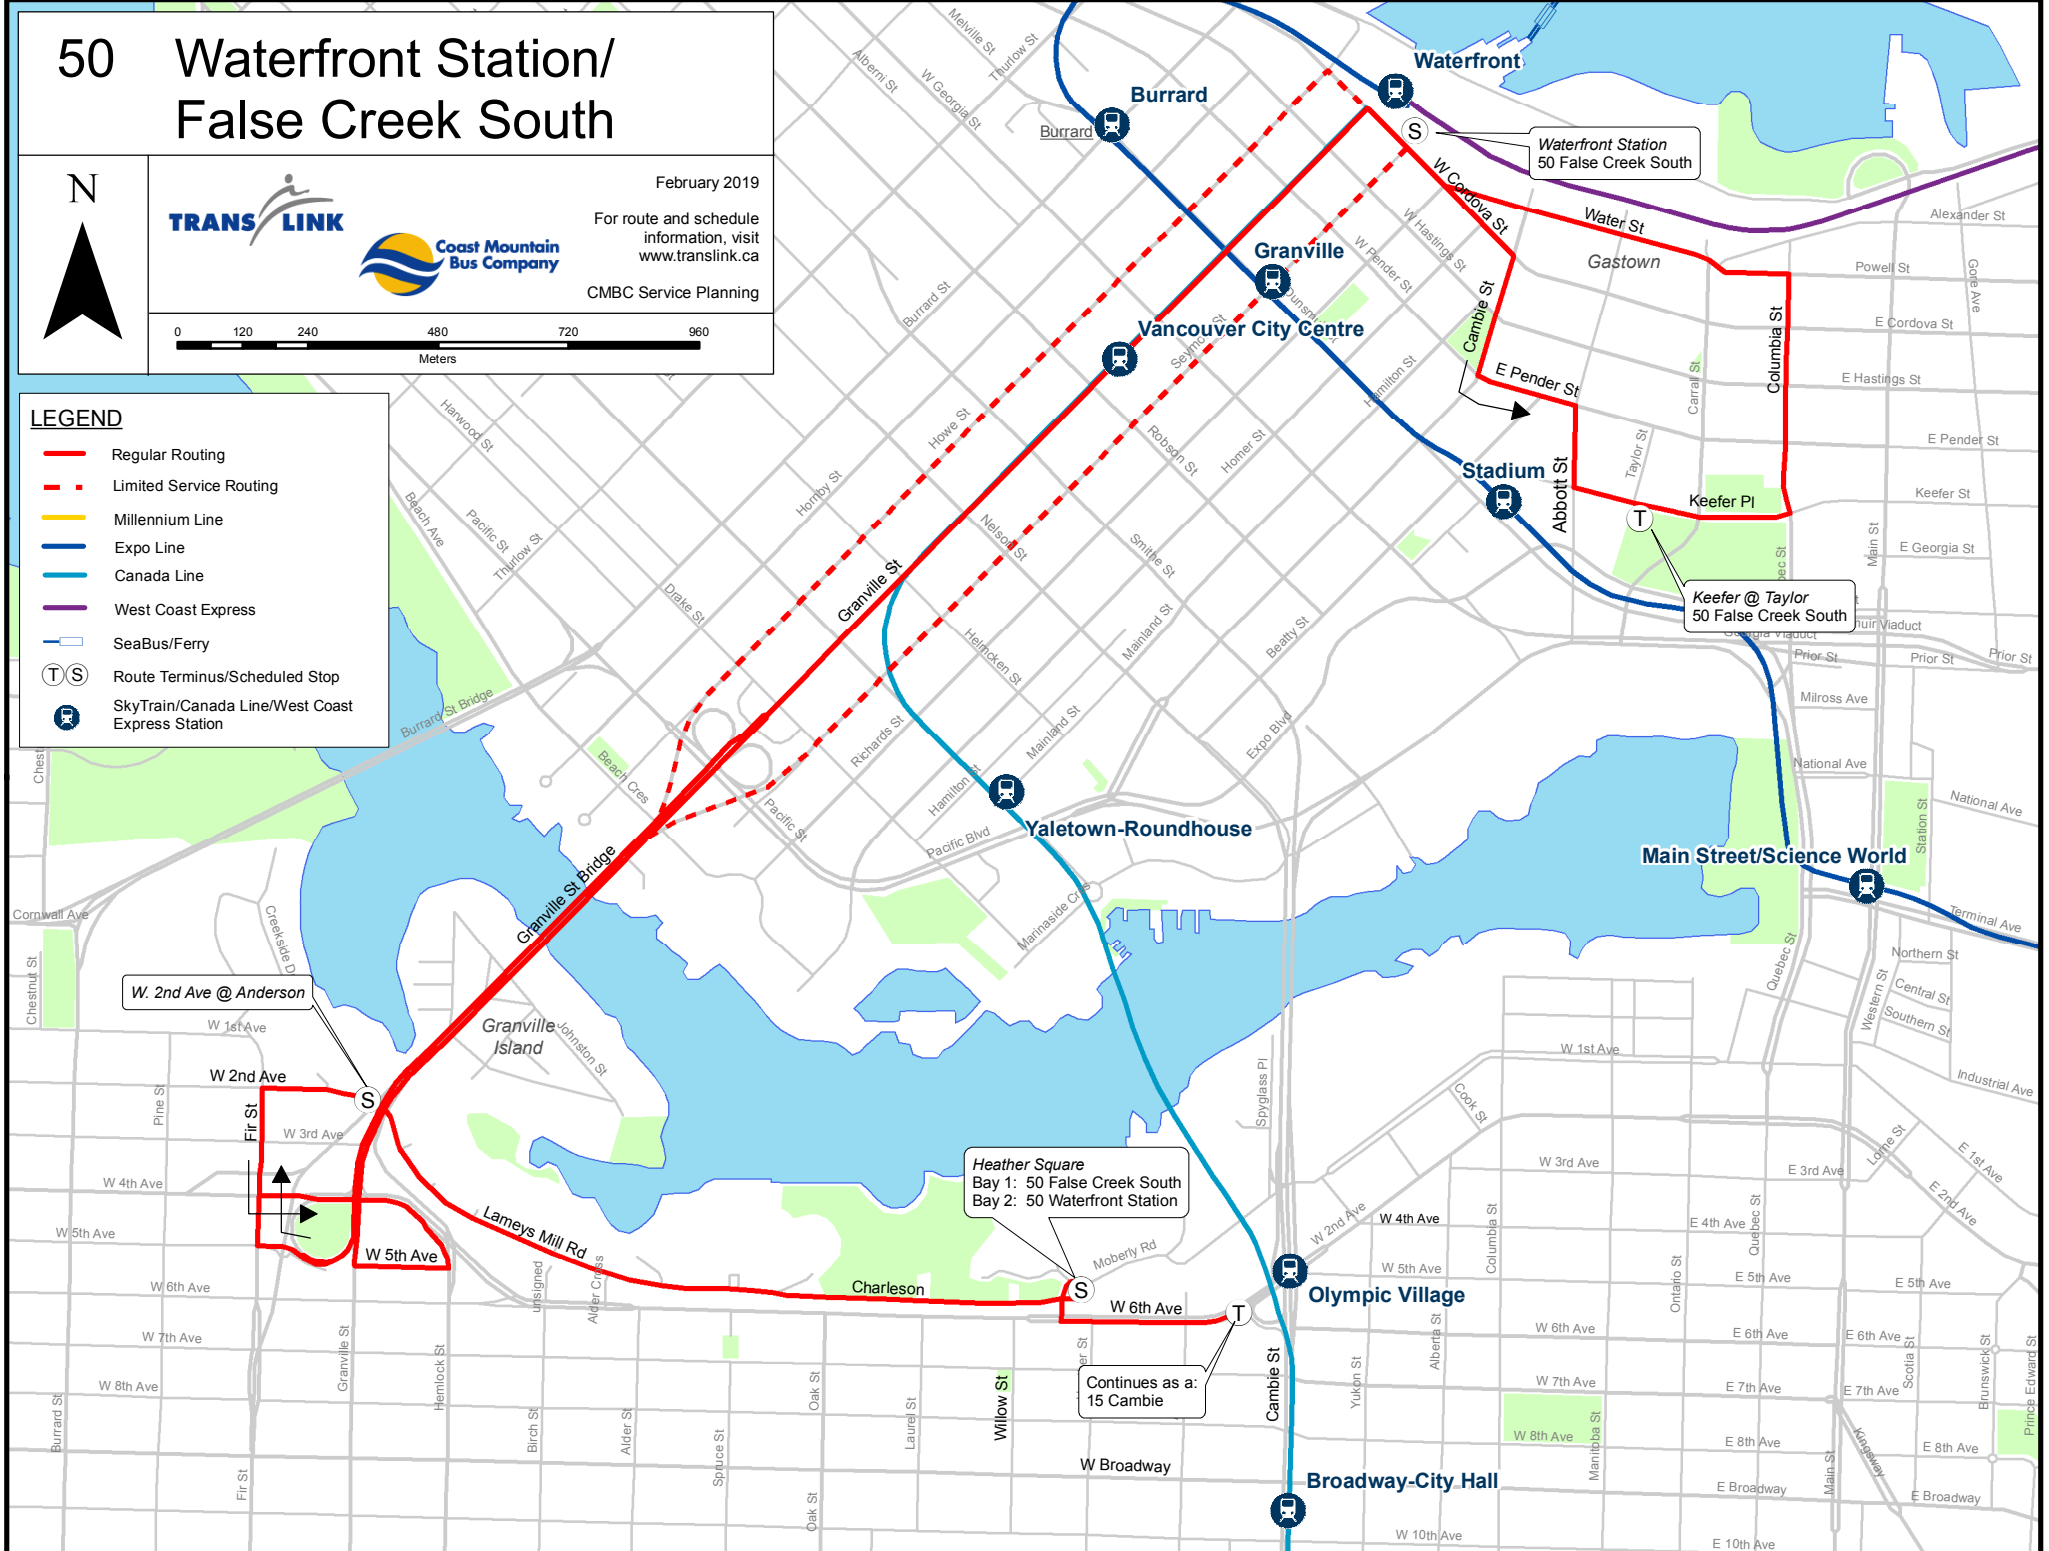

50 Waterfront Station/ False Creek South

February 2019

For route and schedule information, visit www.translink.ca

CMBC Service Planning

LEGEND

- Regular Routing
- - - Limited Service Routing
- Millennium Line
- Expo Line
- Canada Line
- West Coast Express
- SeaBus/Ferry
- T S Route Terminus/Scheduled Stop
- T SkyTrain/Canada Line/West Coast Express Station

Waterfront Station
50 False Creek South

Keefer @ Taylor
50 False Creek South

Heather Square
Bay 1: 50 False Creek South
Bay 2: 50 Waterfront Station

Continues as a:
15 Cambie

W 2nd Ave @ Anderson

W 5th Ave

Olympic Village

Broadway-City Hall

Main Street/Science World

Vancouver City Centre

Burrard

Waterfront

Stadium

Yaletown-Roundhouse

Granville Island

Charleston

Lameys Mill Rd

Granville St Bridge

Burrard St Bridge

W 10th Ave

W 8th Ave

W 7th Ave