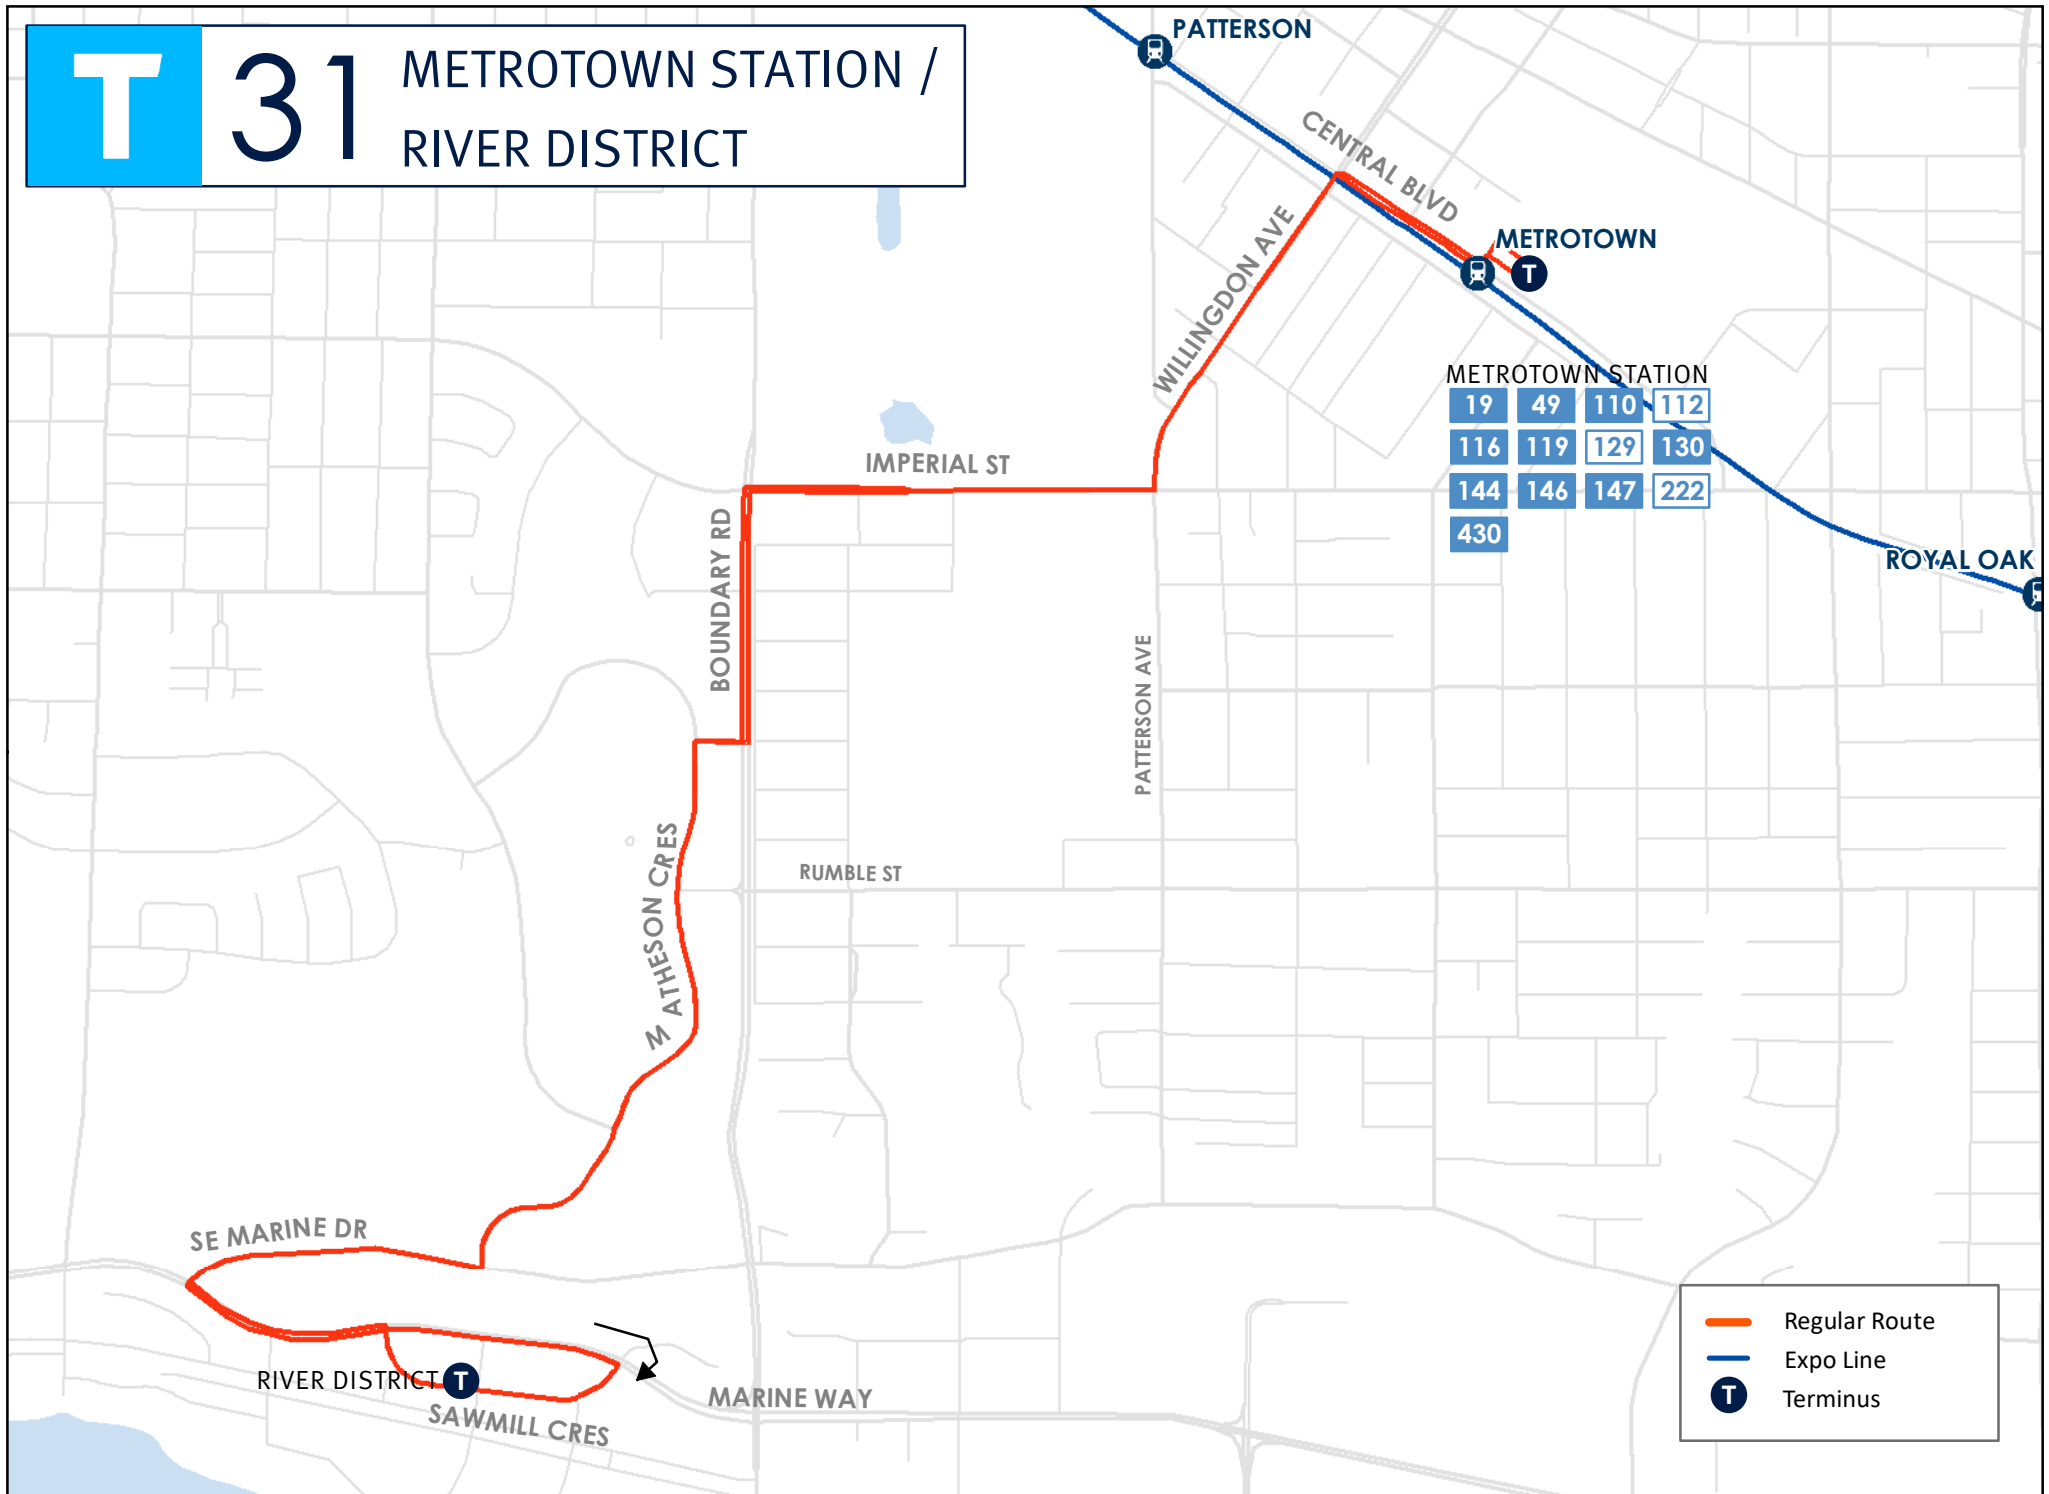

T 31 METROTOWN STATION / RIVER DISTRICT

METROTOWN STATION

19	49	110	112
116	119	129	130
144	146	147	222
430			

- Regular Route
- Expo Line
- T Terminus