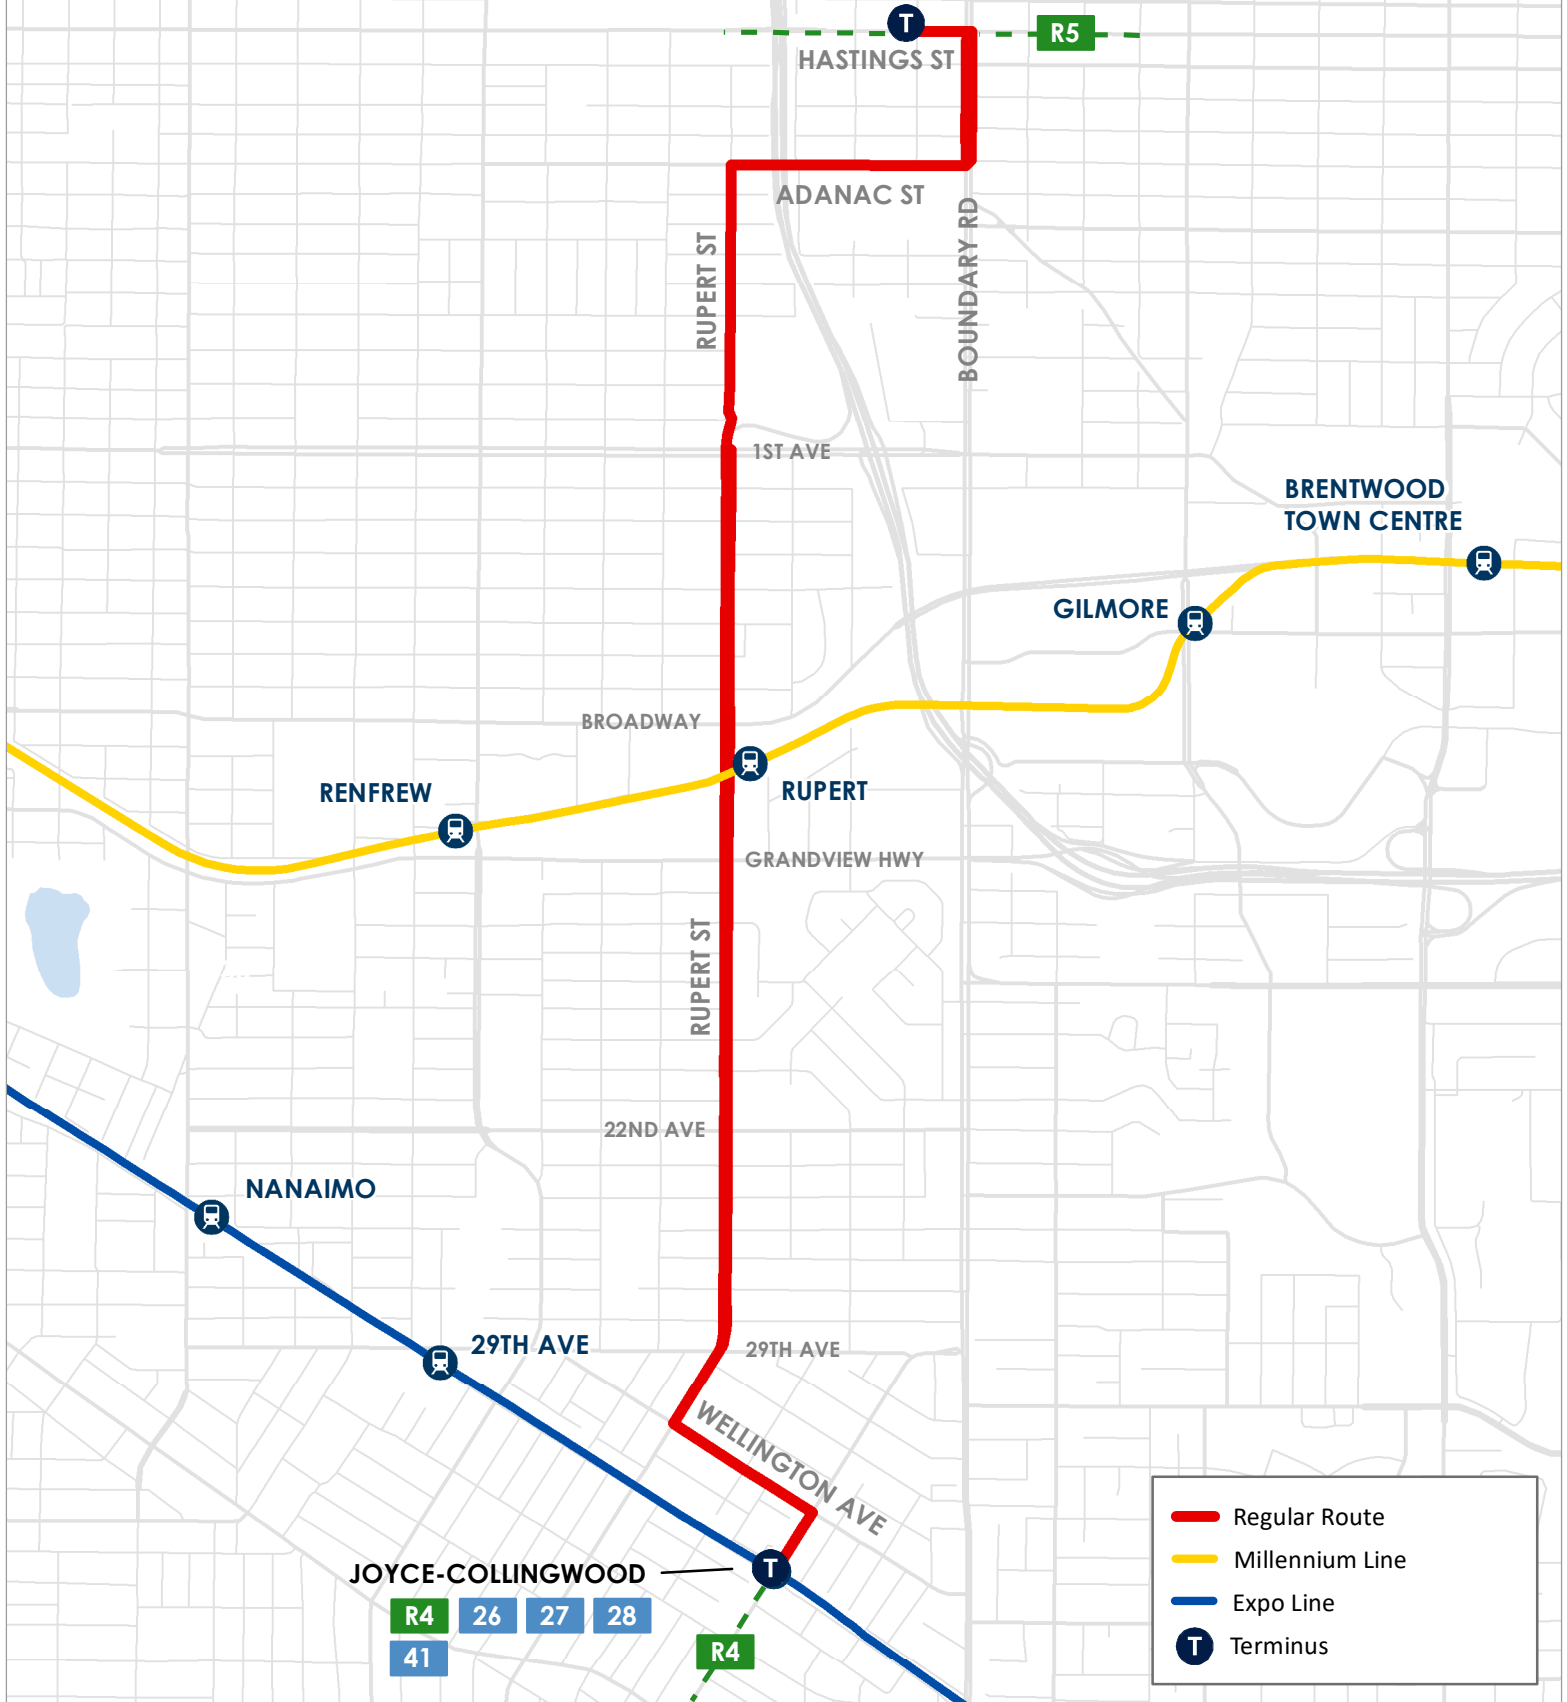

T 27 KOOTENAY LOOP JOYCE STATION

R5 14 27 28
130 131 160 222

KOOTENAY LOOP

R4 26 27 28
41

- Regular Route
- Millennium Line
- Expo Line
- T Terminus