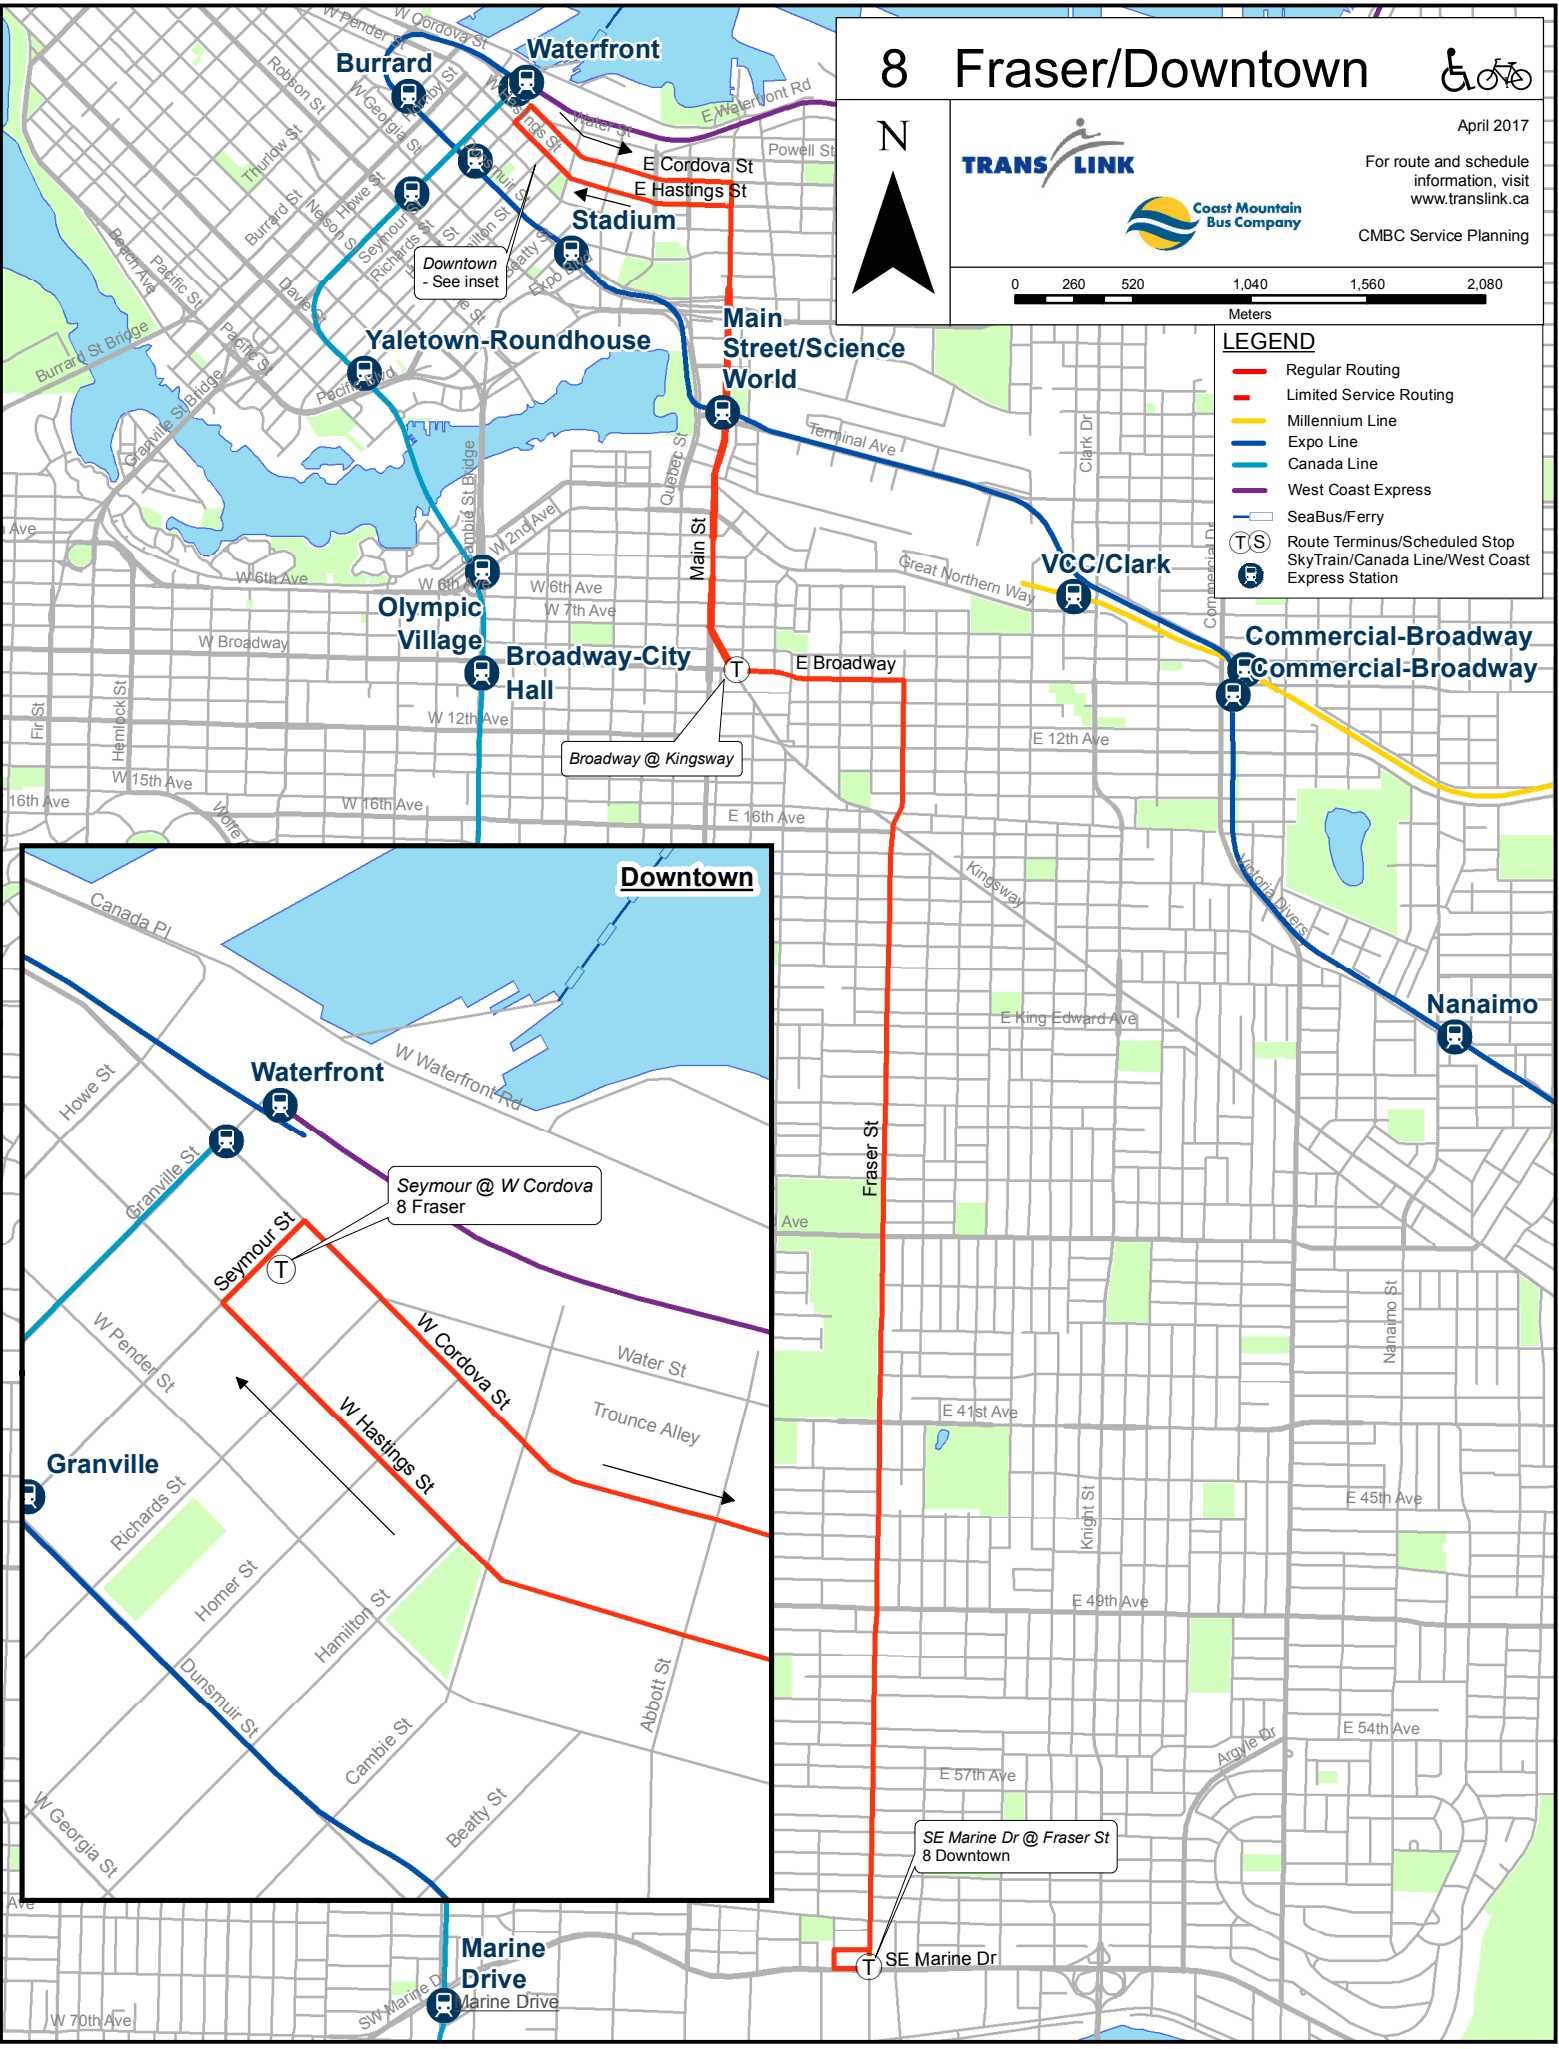

# 8 Fraser/Downtown

April 2017

For route and schedule information, visit [www.translink.ca](http://www.translink.ca)

CMBC Service Planning

## LEGEND

- Regular Routing
- Limited Service Routing
- Millennium Line
- Expo Line
- Canada Line
- West Coast Express
- SeaBus/Ferry
- T Route Terminus/Scheduled Stop SkyTrain/Canada Line/West Coast Express Station
- S Express Station

SE Marine Dr @ Fraser St 8 Downtown