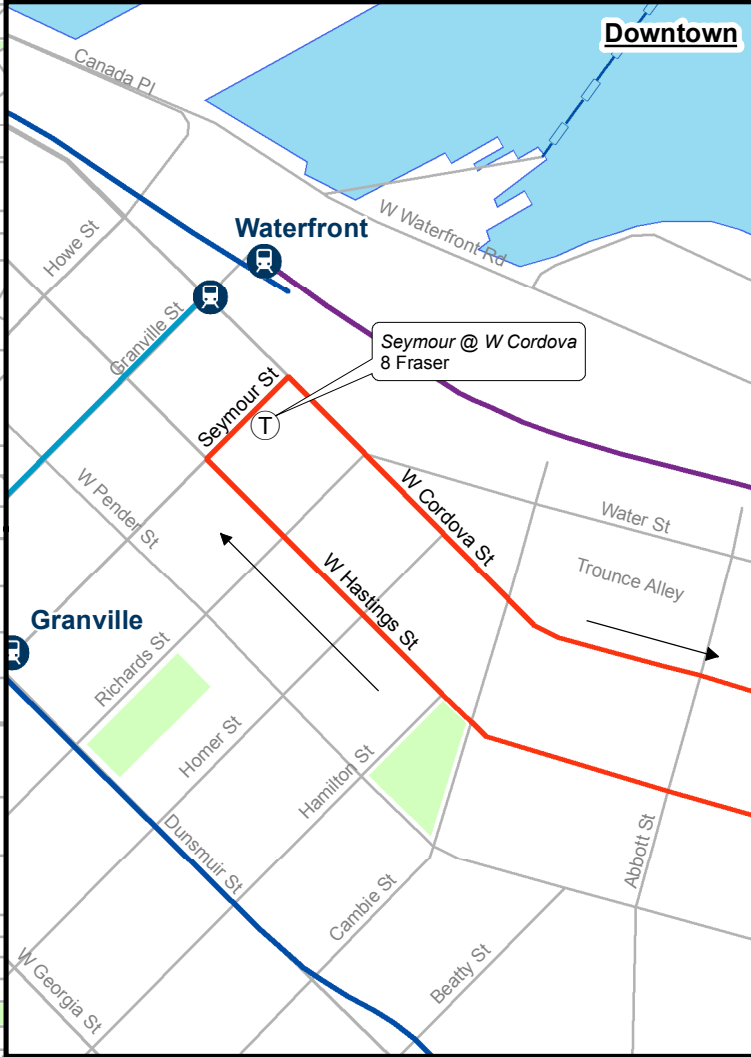

# 8 Fraser/Downtown

April 2017

For route and schedule information, visit [www.translink.ca](http://www.translink.ca)

CMBC Service Planning

## LEGEND

- Regular Routing
- Limited Service Routing
- Millennium Line
- Expo Line
- Canada Line
- West Coast Express
- SeaBus/Ferry
- T Route Terminus/Scheduled Stop SkyTrain/Canada Line/West Coast Express Station
- S Express Station

SE Marine Dr @ Fraser St 8 Downtown