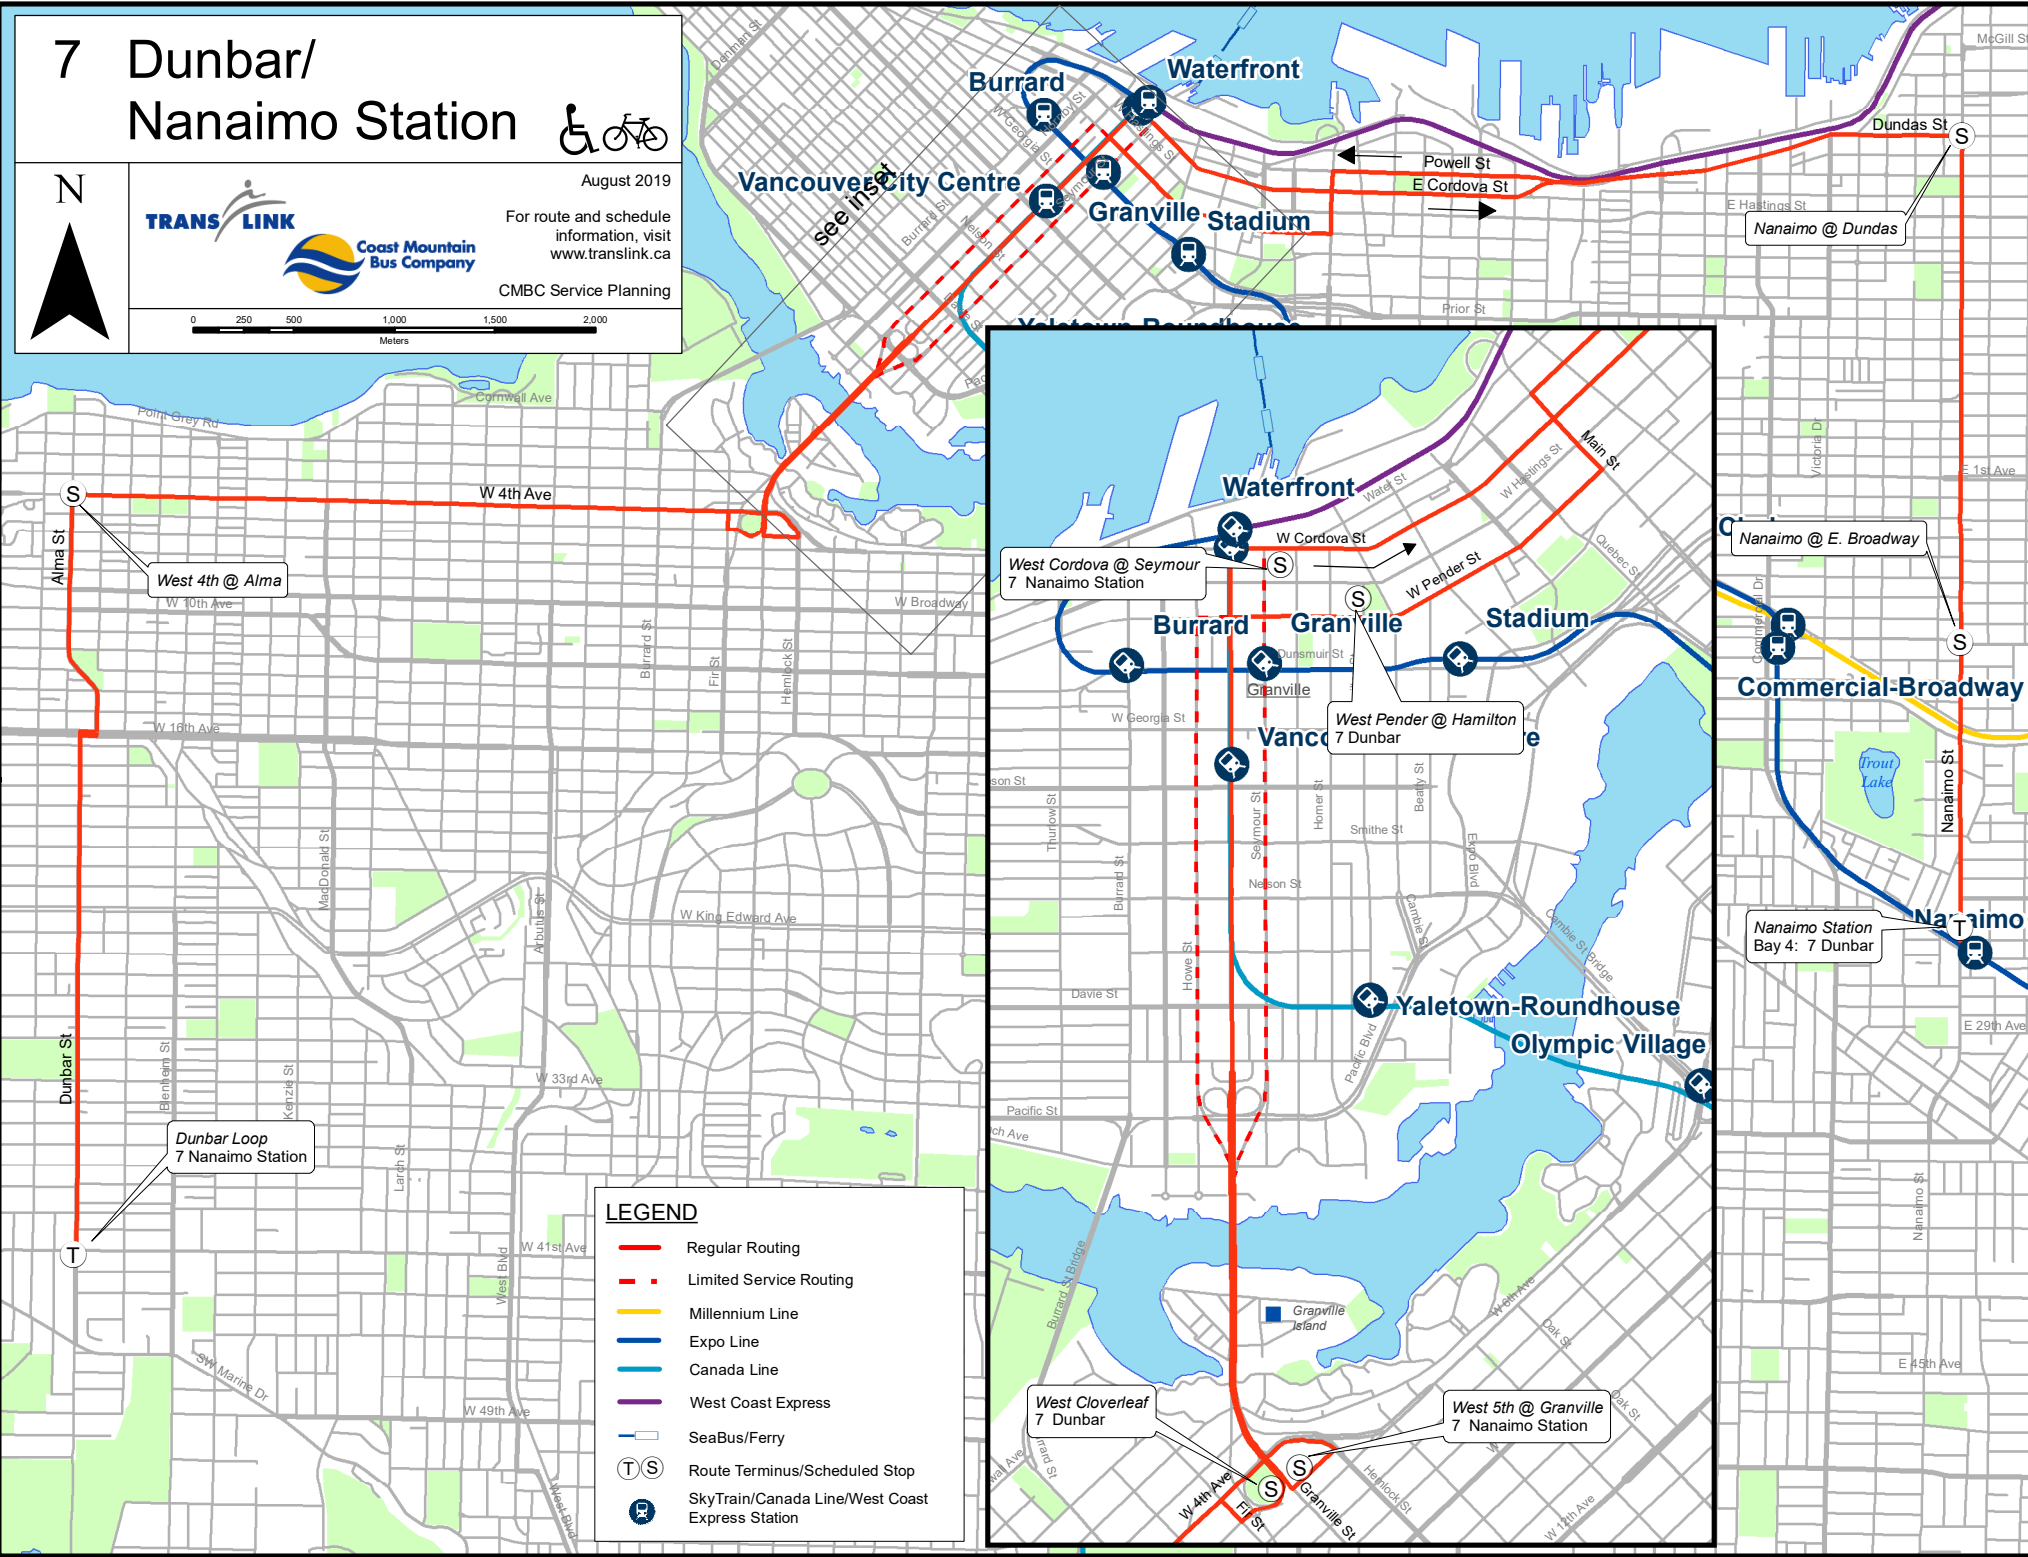

7 Dunbar/ Nanaimo Station

August 2019

For route and schedule information, visit www.translink.ca

CMBC Service Planning

LEGEND

- Regular Routing
- - Limited Service Routing
- Millennium Line
- Expo Line
- Canada Line
- West Coast Express
- SeaBus/Ferry
- T S Route Terminus/Scheduled Stop
- E SkyTrain/Canada Line/West Coast Express Station