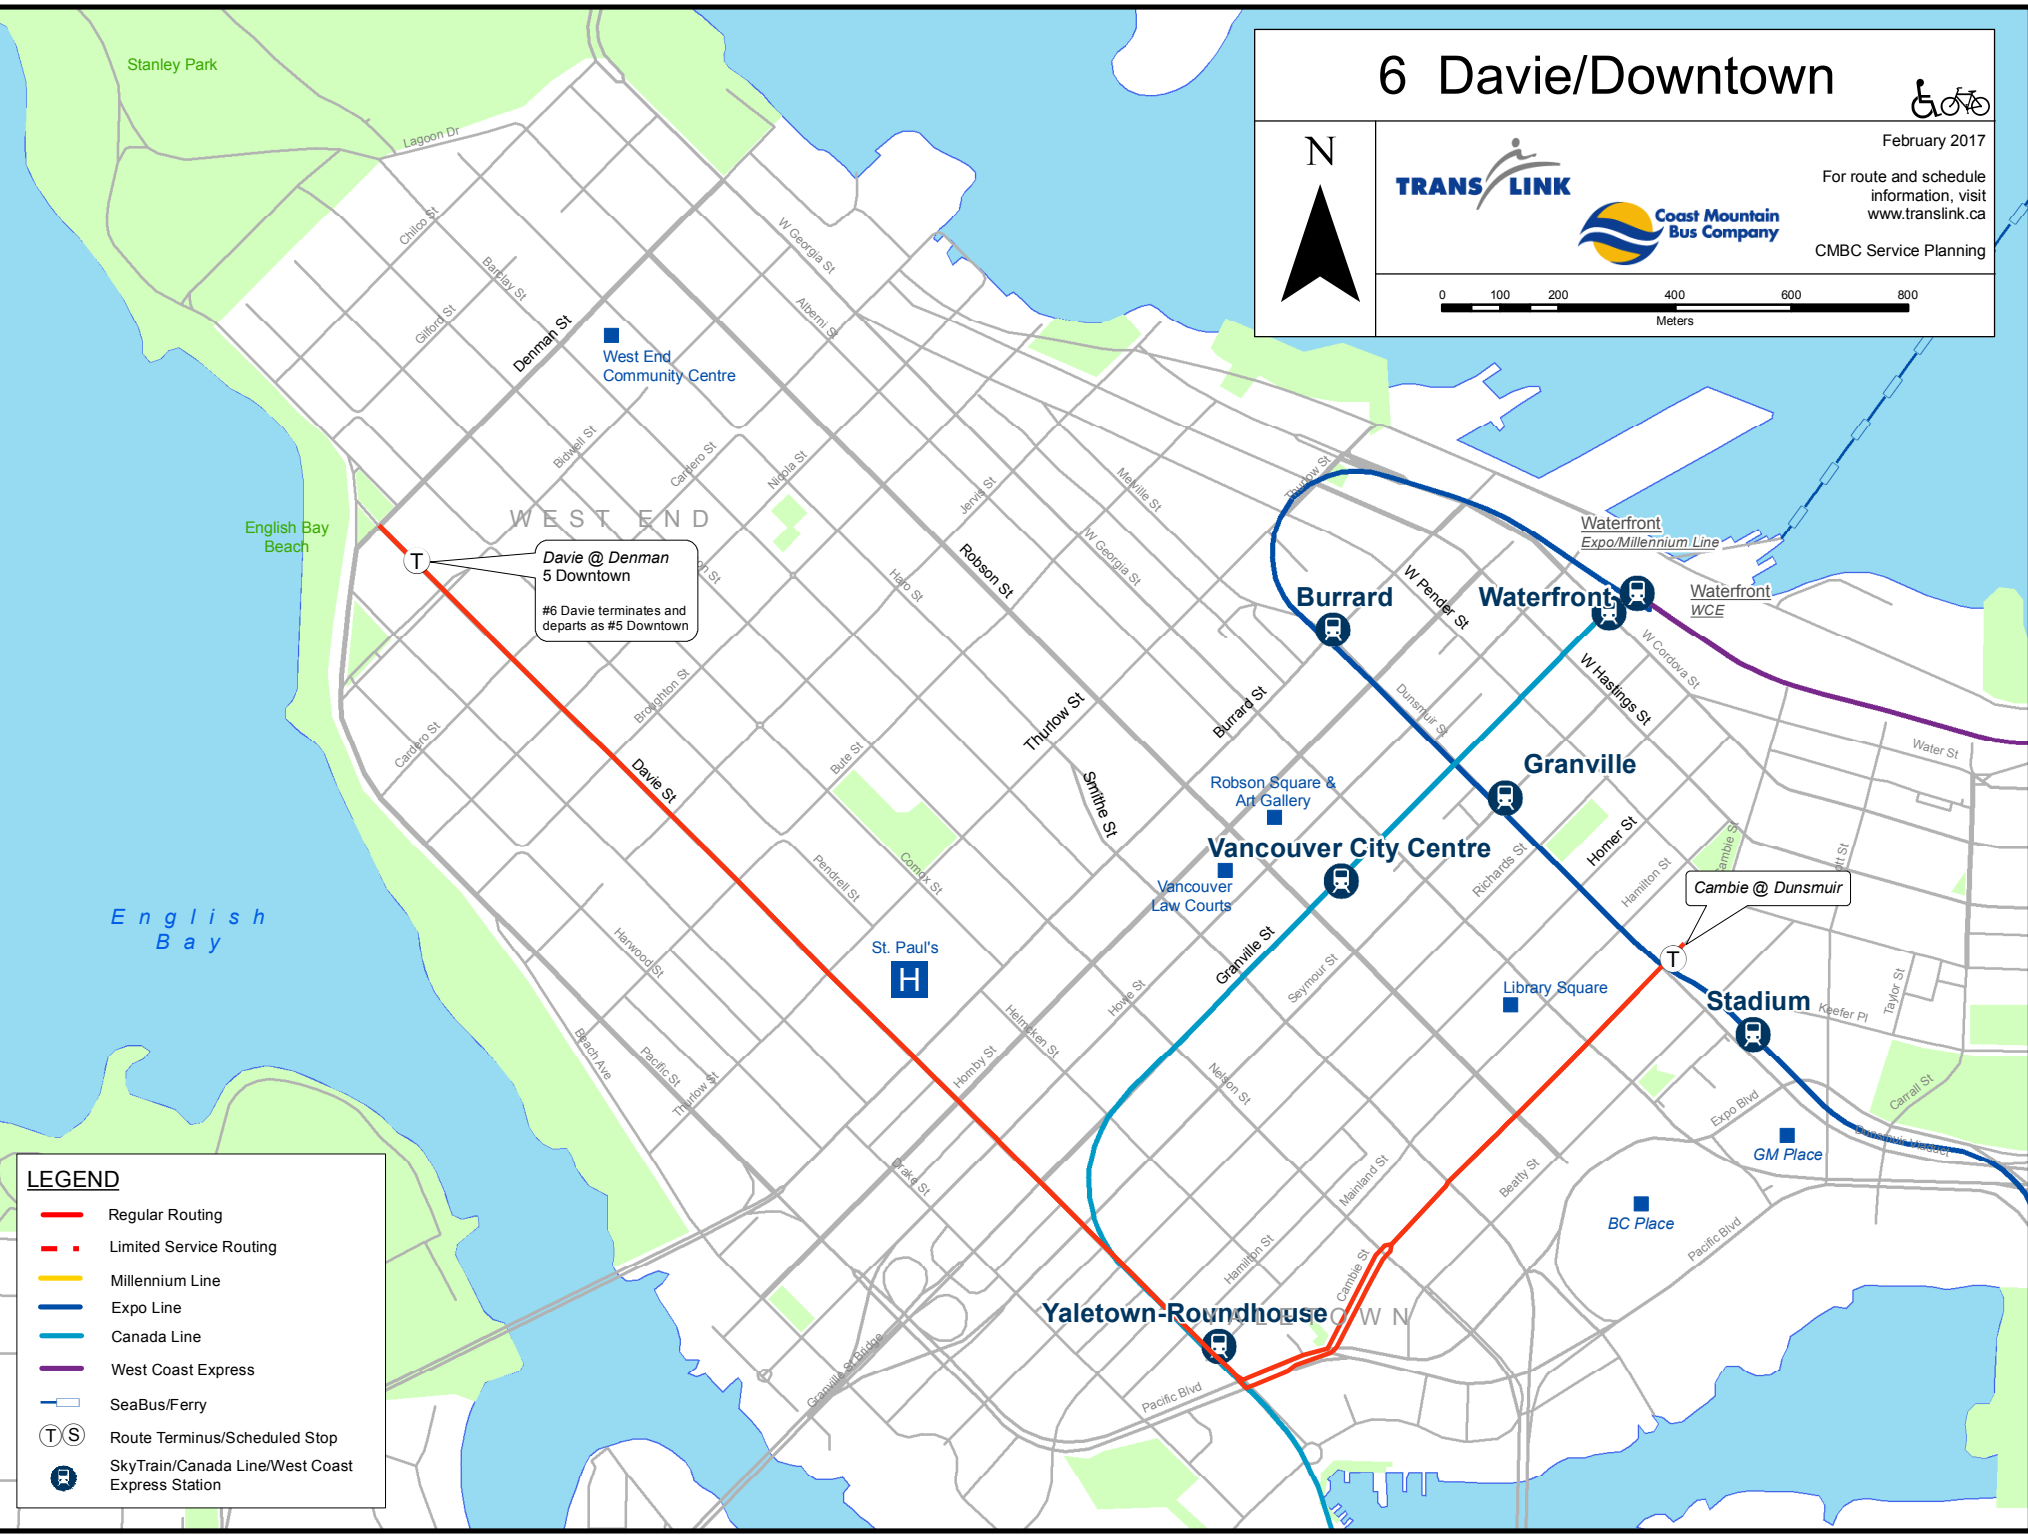

# 6 Davie/Downtown

February 2017

For route and schedule information, visit [www.translink.ca](http://www.translink.ca)

CMBC Service Planning

**Davie @ Denman  
5 Downtown**  
#6 Davie terminates and  
departs as #5 Downtown

**Cambie @ Dunsmuir**

**LEGEND**

- Regular Routing
- - Limited Service Routing
- Millennium Line
- Expo Line
- Canada Line
- West Coast Express
- SeaBus/Ferry
- T S Route Terminus/Scheduled Stop
- SkyTrain/Canada Line/West Coast Express Station