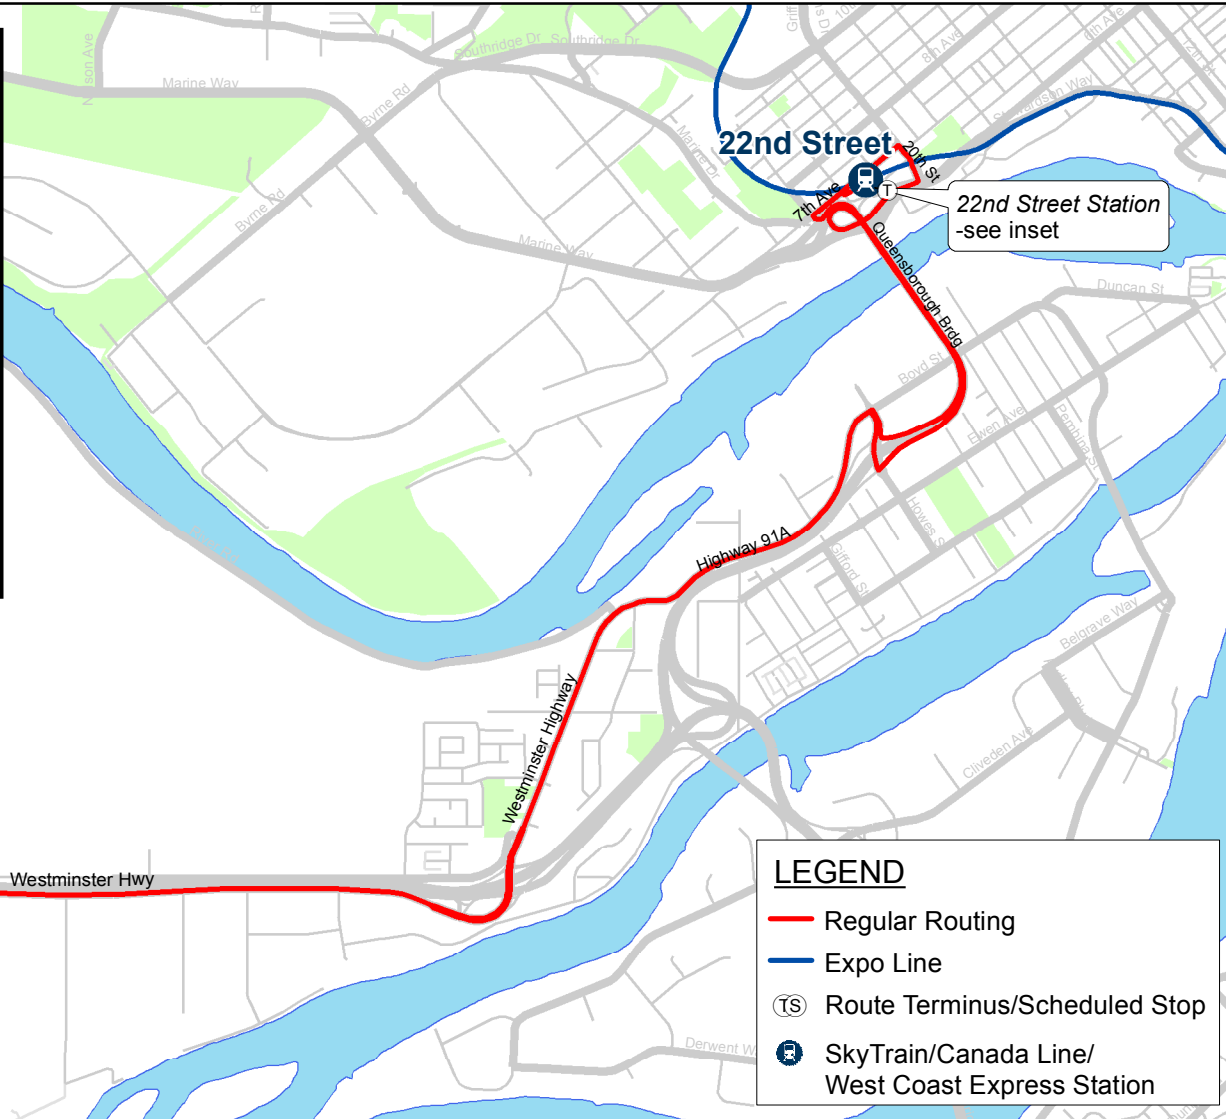

22nd Street Station

22nd Street Station
Bay 2: 418 Kingswood

22nd Street

22nd Street Station
- see inset

LEGEND

- Regular Routing
- Expo Line
- Route Terminus/Scheduled Stop
- SkyTrain/Canada Line/ West Coast Express Station

418 22nd Street Station

Zylmans Way
Blundell Rd
Extension upon completion of roadway construction

418 22nd Street Station / Kingswood

N

September 2018

For route and schedule information, visit www.translink.ca