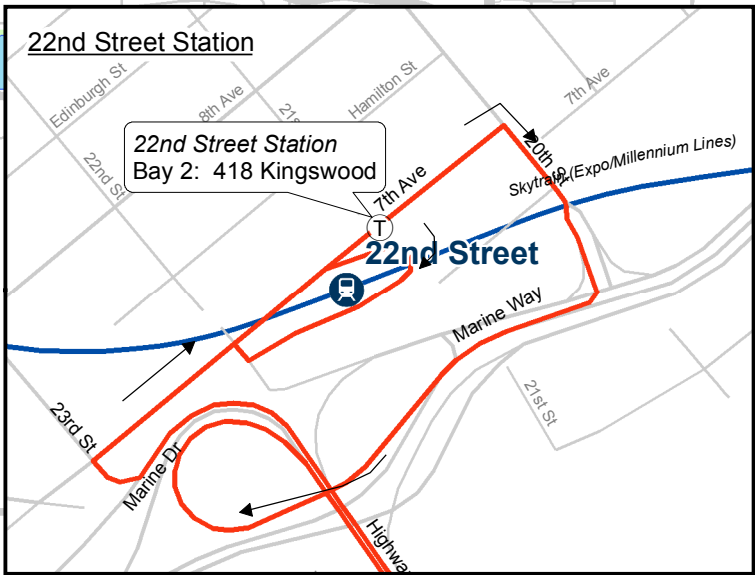

22nd Street Station

22nd Street Station
Bay 2: 418 Kingswood

22nd Street

22nd Street Station
- see inset

LEGEND

- Regular Routing
- Expo Line
- Route Terminus/Scheduled Stop
- SkyTrain/Canada Line/ West Coast Express Station

418 22nd Street Station

Zylmans Way
Blundell Rd
Extension upon completion of roadway construction

418 22nd Street Station / Kingswood

N

September 2018

For route and schedule information, visit www.translink.ca