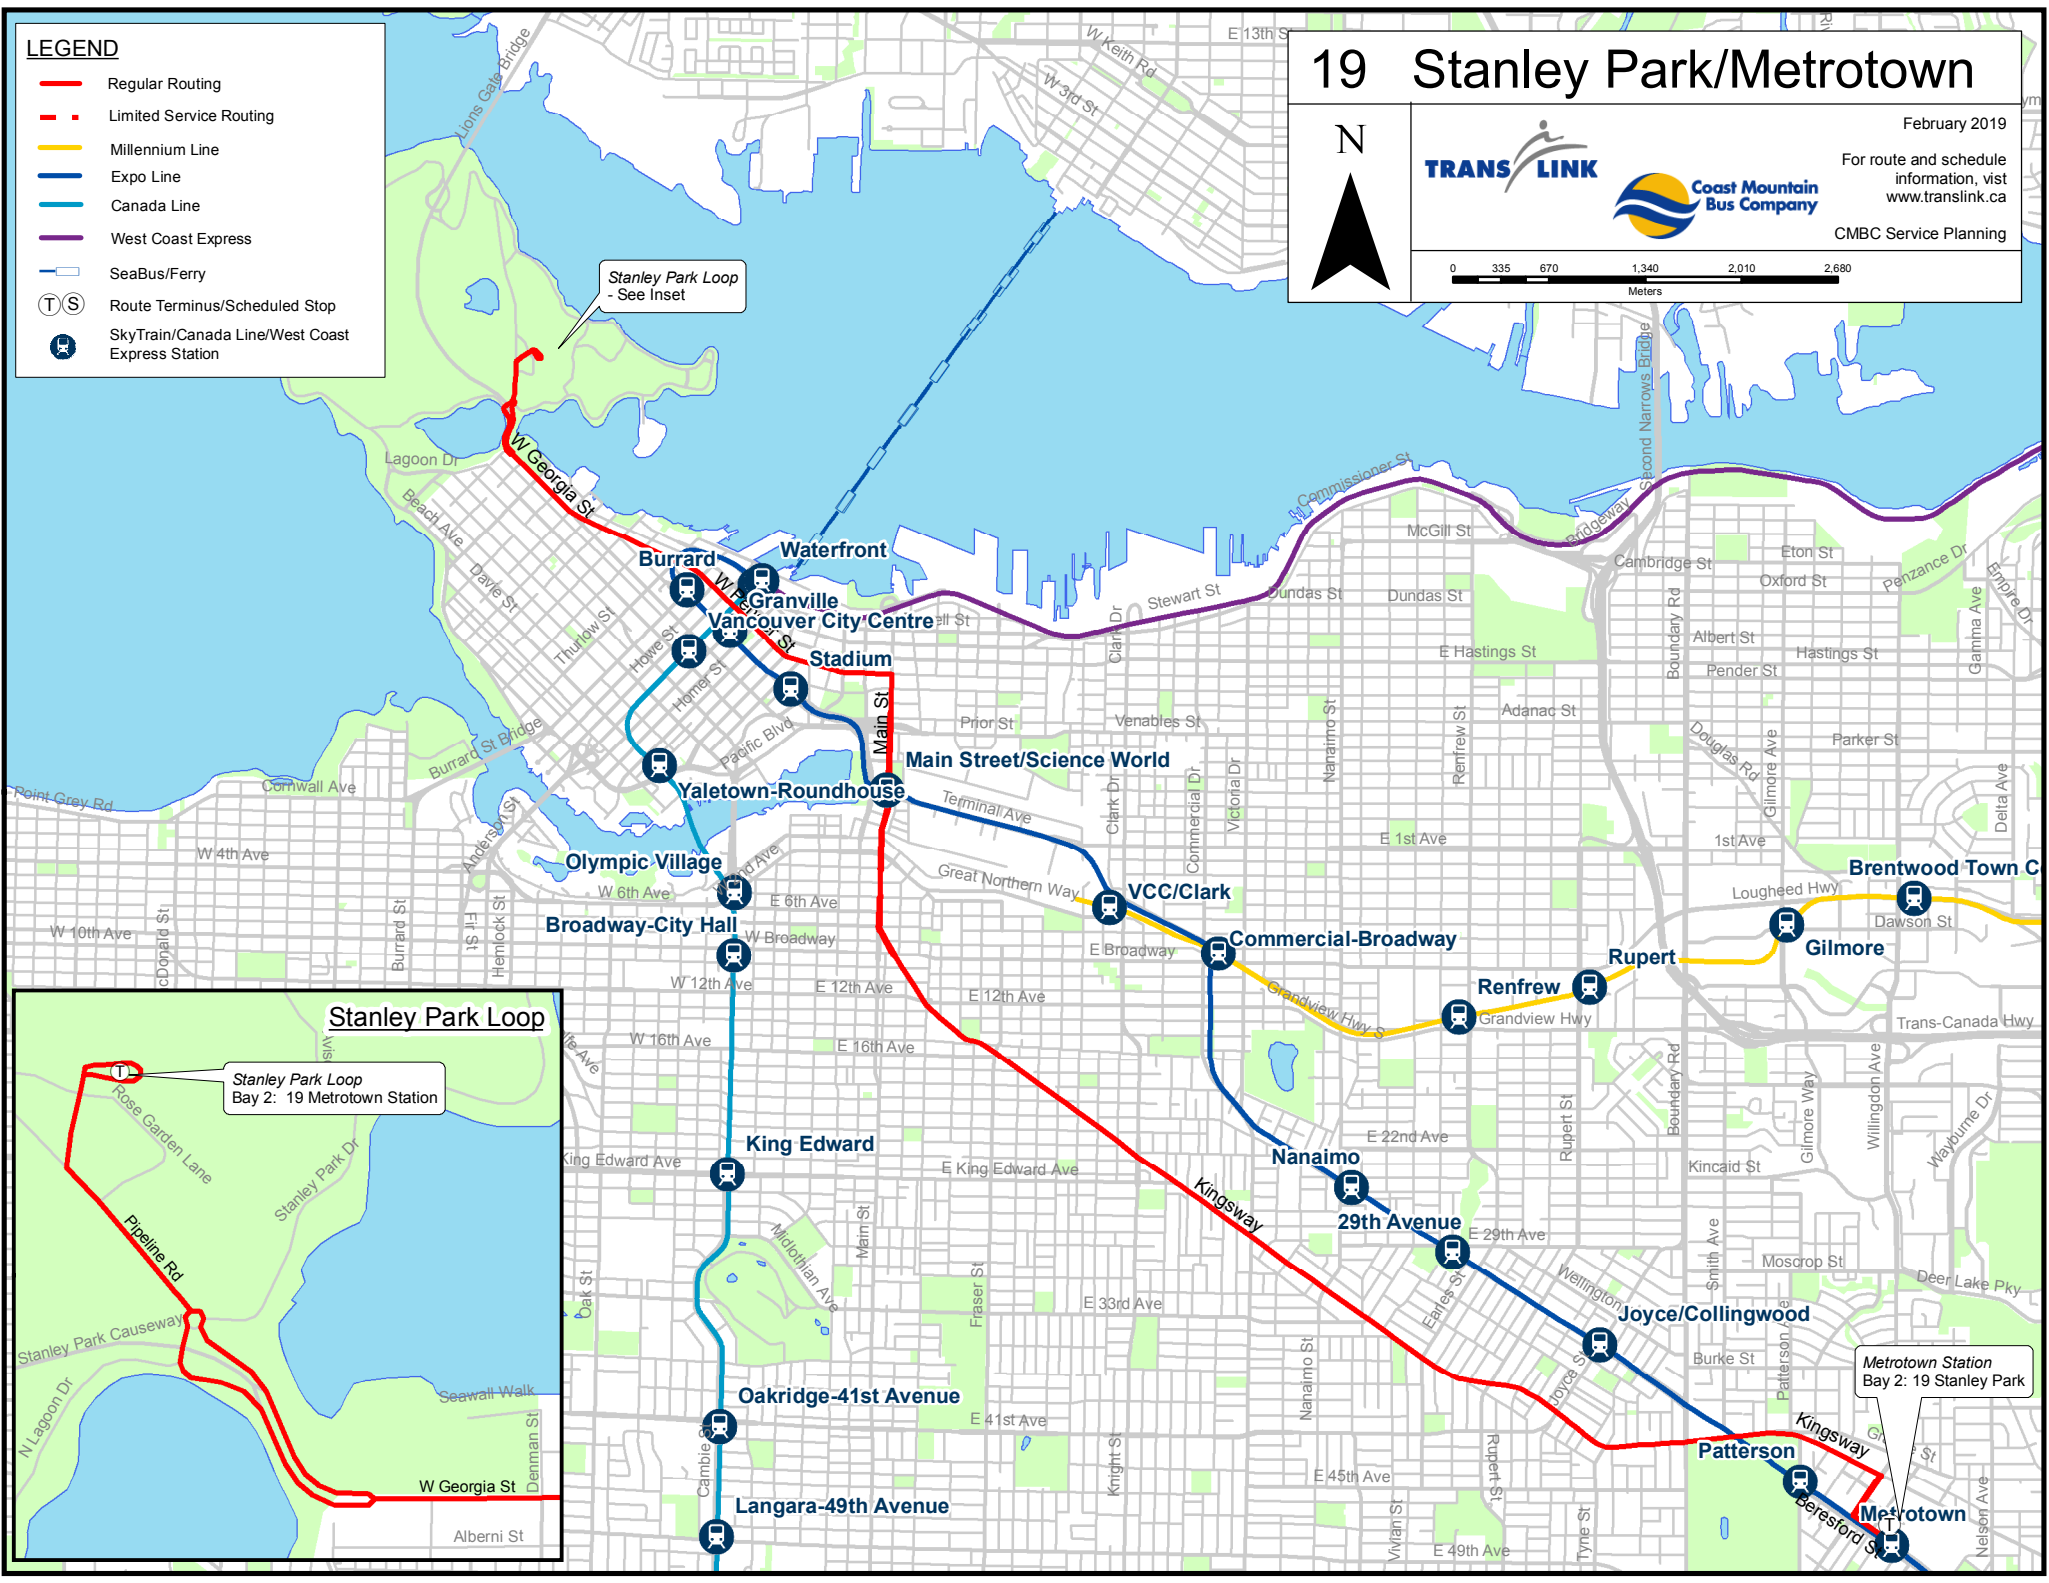

**LEGEND**

- Regular Routing
- Limited Service Routing
- Millennium Line
- Expo Line
- Canada Line
- West Coast Express
- SeaBus/Ferry
- Route Terminus/Scheduled Stop
- SkyTrain/Canada Line/West Coast Express Station

# 19 Stanley Park/Metrotown

February 2019

For route and schedule information, visit [www.translink.ca](http://www.translink.ca)

CMBC Service Planning

## Stanley Park Loop

Stanley Park Loop  
Bay 2: 19 Metrotown Station

Metrotown Station  
Bay 2: 19 Stanley Park