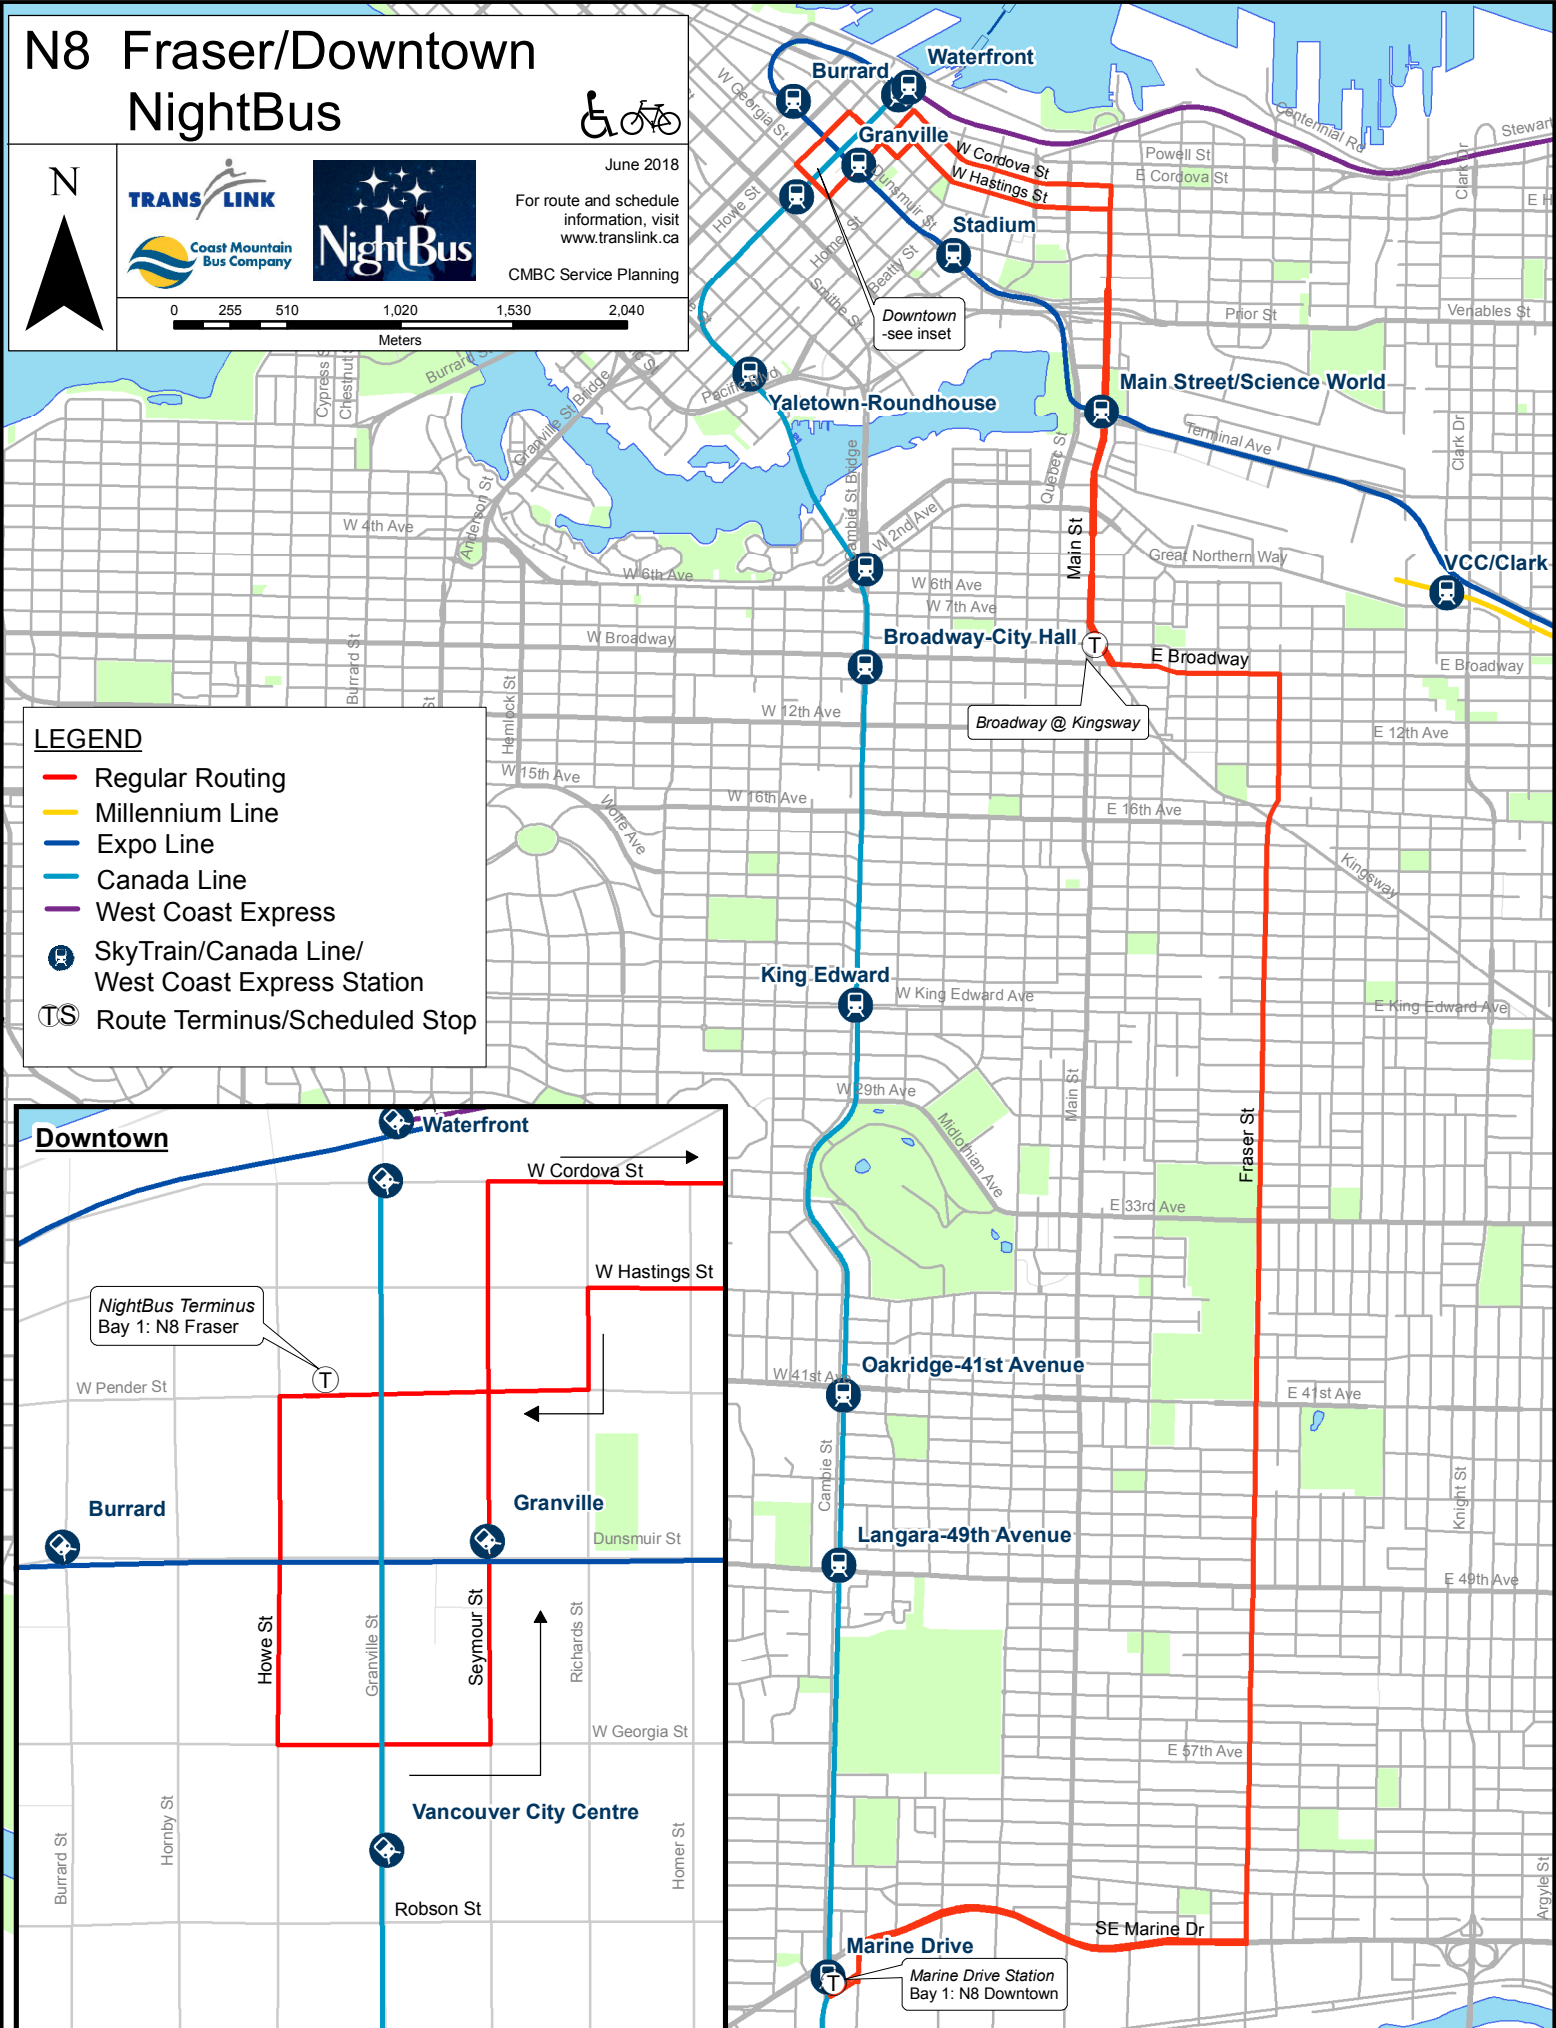

N8 Fraser/Downtown NightBus

June 2018

For route and schedule information, visit www.translink.ca

CMBC Service Planning

LEGEND

- Regular Routing
- Millennium Line
- Expo Line
- Canada Line
- West Coast Express
- SkyTrain/Canada Line/West Coast Express Station
- Route Terminus/Scheduled Stop