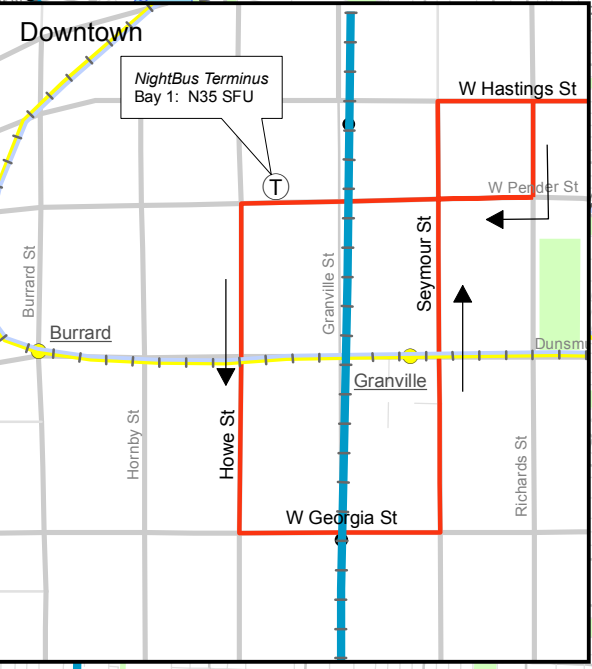

N35 SFU/Downtown NightBus

March 2014

For route and schedule information, visit www.translink.ca

CMBC Service Planning

Legend

- Expo Skytrain Line
- Millennium Skytrain Line
- West Coast Express
- Sea Bus/Ferry
- Terminus/Timing Point
- Skytrain Station
- West Coast Express Station