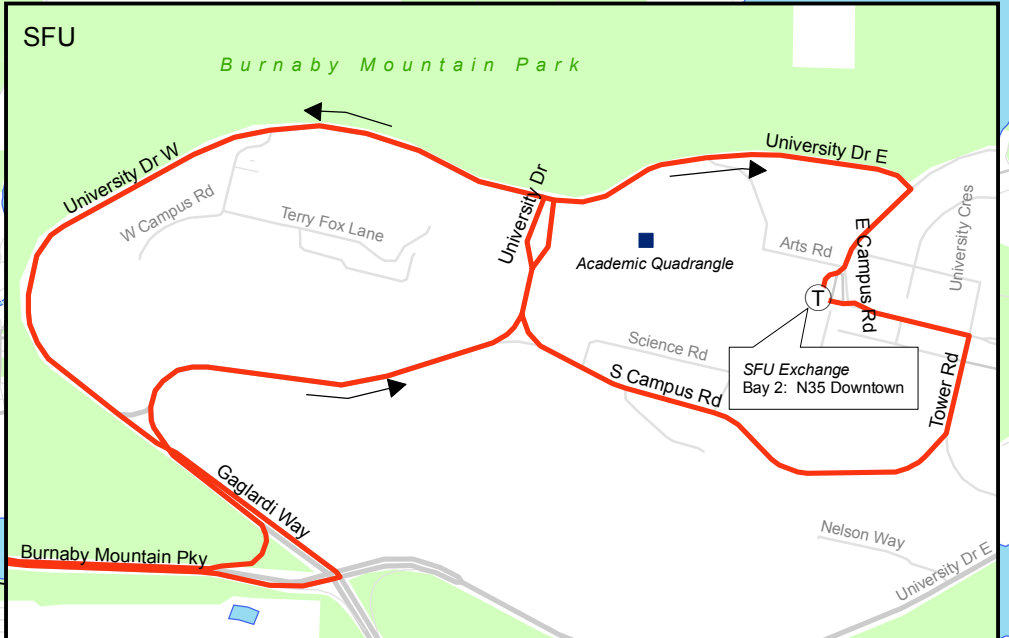

N35 SFU/Downtown NightBus

March 2014

For route and schedule information, visit www.translink.ca

CMBC Service Planning

Legend

- Expo Skytrain Line
- Millennium Skytrain Line
- West Coast Express
- Sea Bus/Ferry
- Terminus/Timing Point
- Skytrain Station
- West Coast Express Station