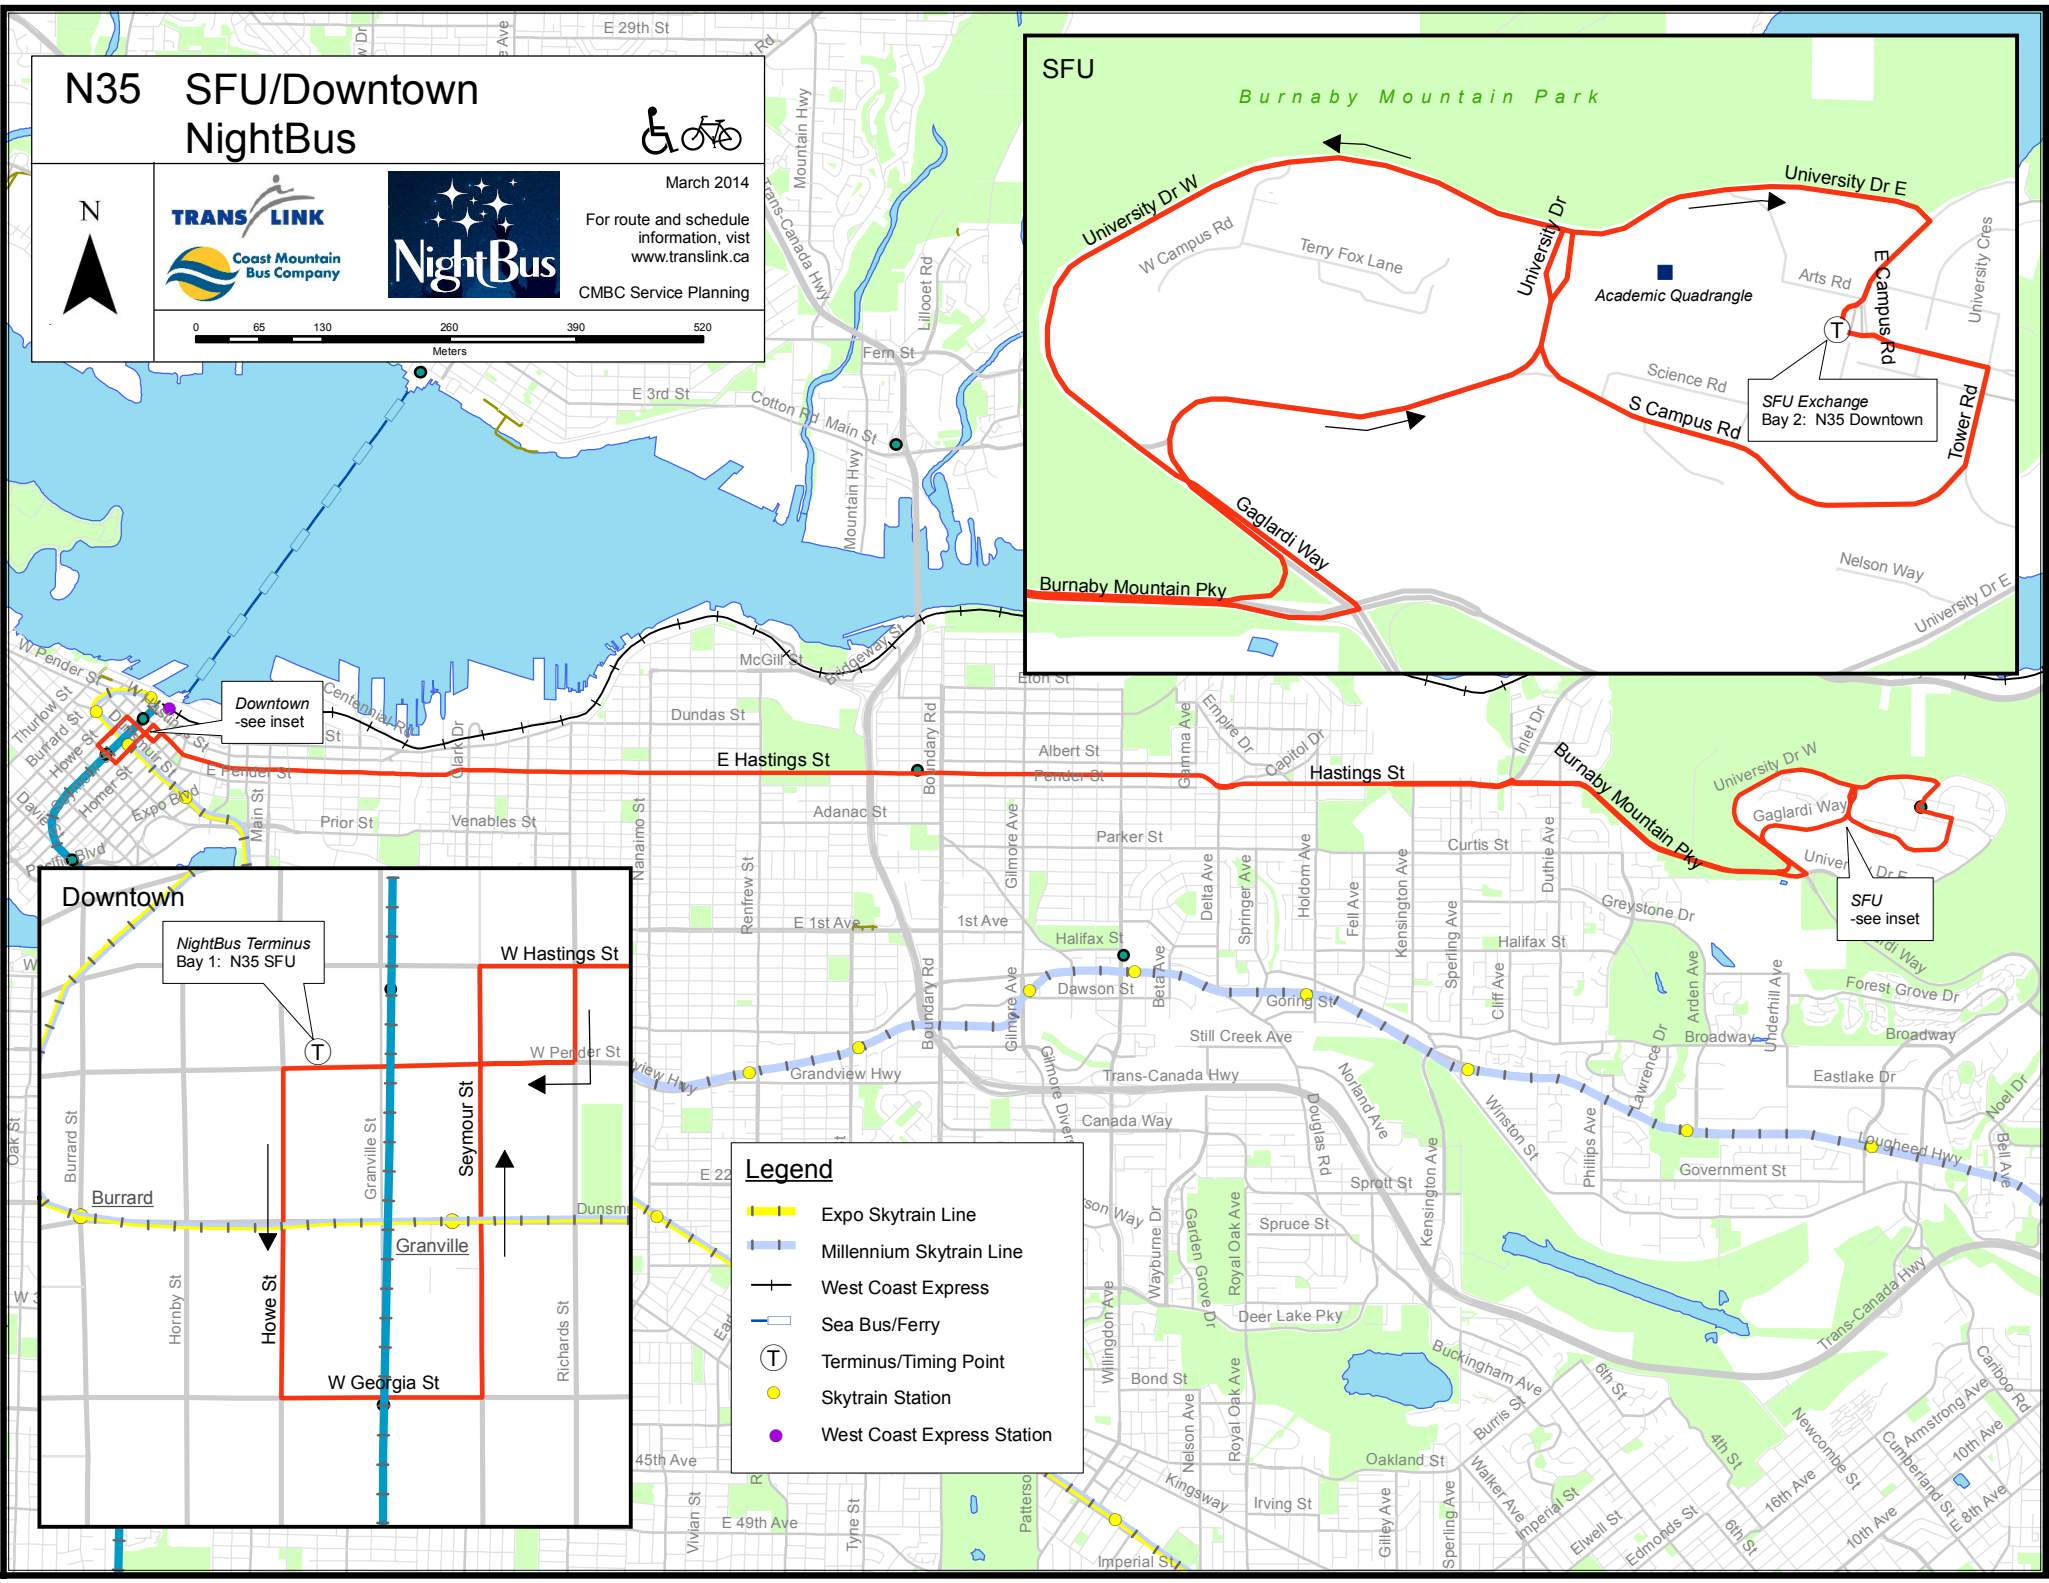

N35 SFU/Downtown NightBus

March 2014

For route and schedule information, visit www.translink.ca

CMBC Service Planning

Legend

- Expo Skytrain Line
- Millennium Skytrain Line
- West Coast Express
- Sea Bus/Ferry
- Terminus/Timing Point
- Skytrain Station
- West Coast Express Station