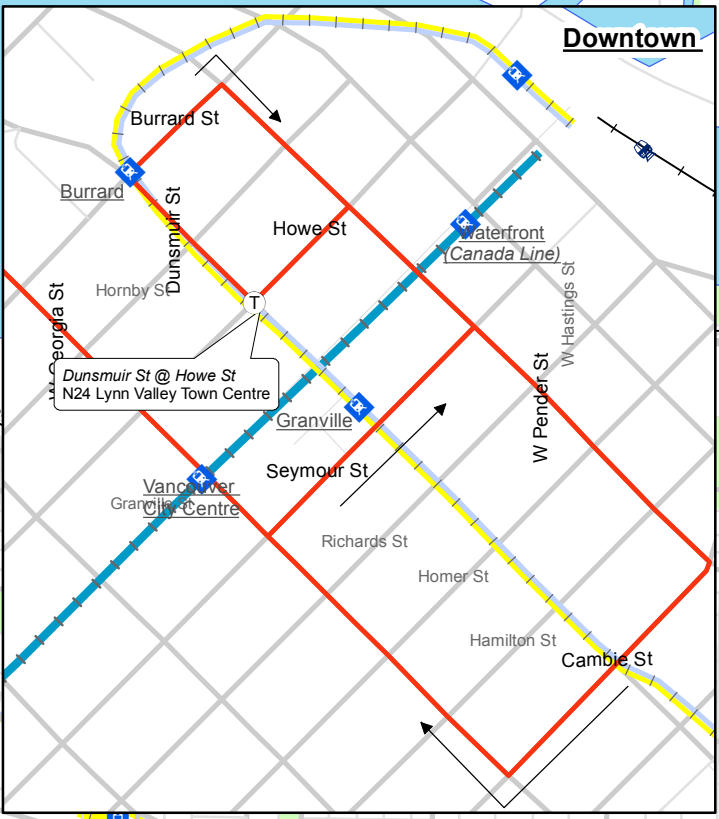

N24 Lynn Valley/Downtown NightBus

June 2016

For route and schedule information, visit www.translink.ca

CMBC Service Planning

N

Lynn Valley Town Centre
N24 Downtown

Lonsdale Quay
Bay 3: N24 Lynn Valley Town Centre
Bay 6: N24 Downtown

Downtown
- See inset

LEGEND

- SkyTrain
- Millennium Line
- Expo Line
- Canada Line
- West Coast Express
- Sea Bus/Ferry
- Route Terminus/Scheduled Stop
- SkyTrain Station
- West Coast Express Station