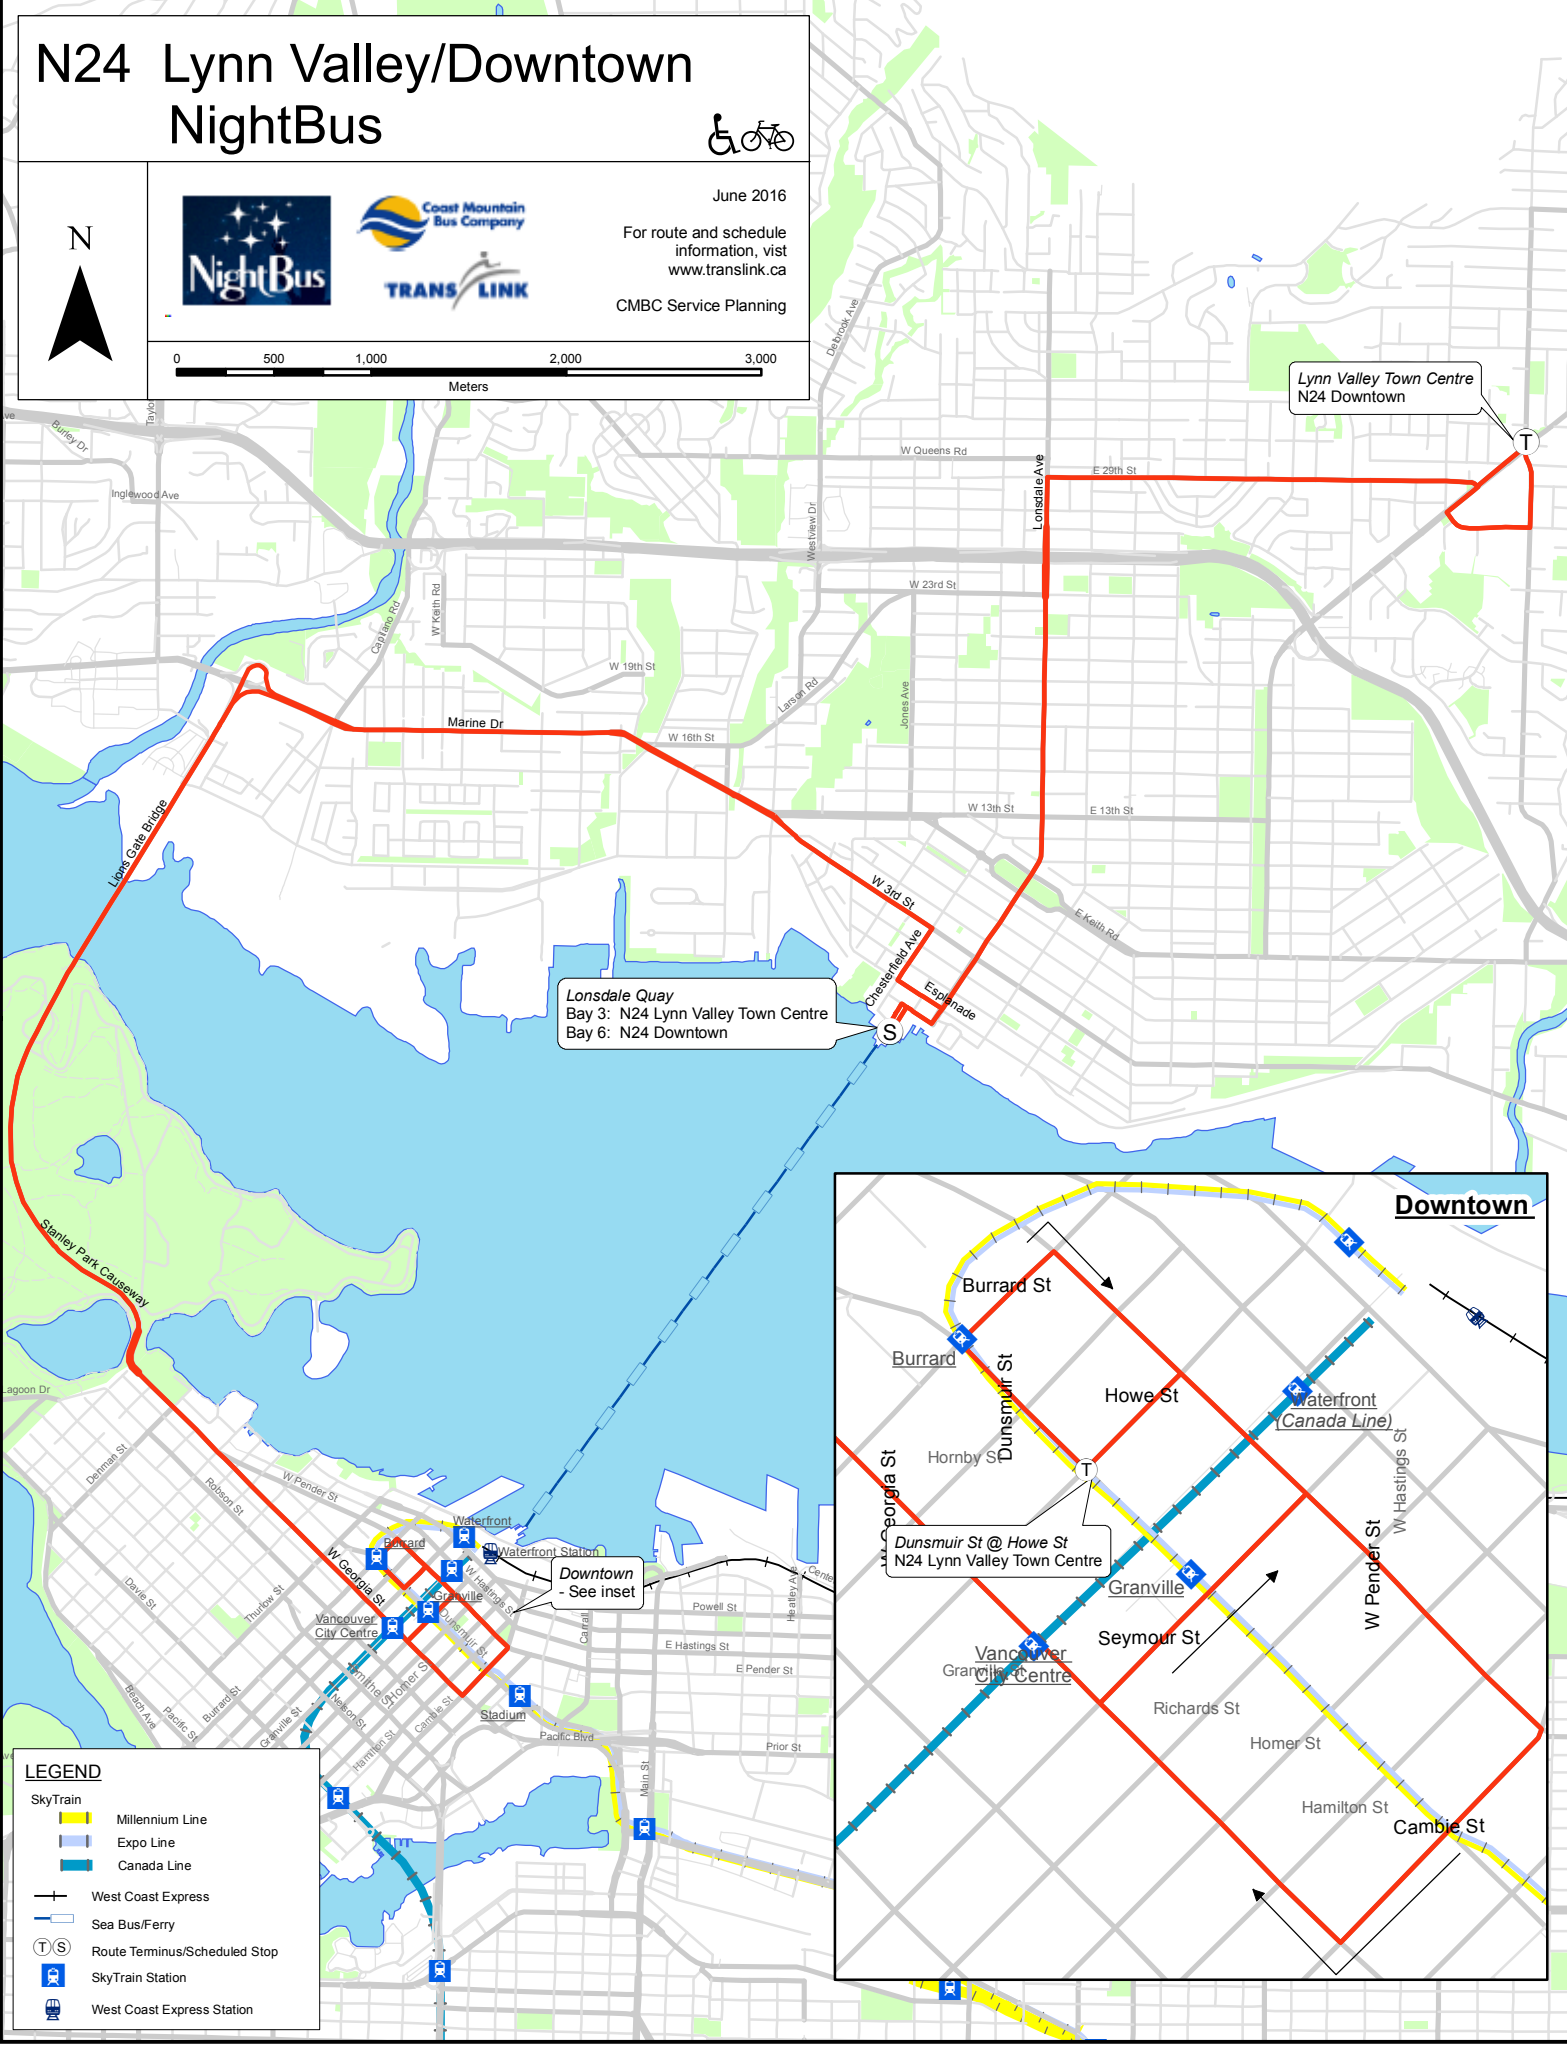

N24 Lynn Valley/Downtown NightBus

June 2016

For route and schedule information, visit www.translink.ca

CMBC Service Planning

N

Lynn Valley Town Centre
N24 Downtown

Lonsdale Quay
Bay 3: N24 Lynn Valley Town Centre
Bay 6: N24 Downtown

Downtown
- See inset

LEGEND

- SkyTrain
- Millennium Line
- Expo Line
- Canada Line
- West Coast Express
- Sea Bus/Ferry
- Route Terminus/Scheduled Stop
- SkyTrain Station
- West Coast Express Station