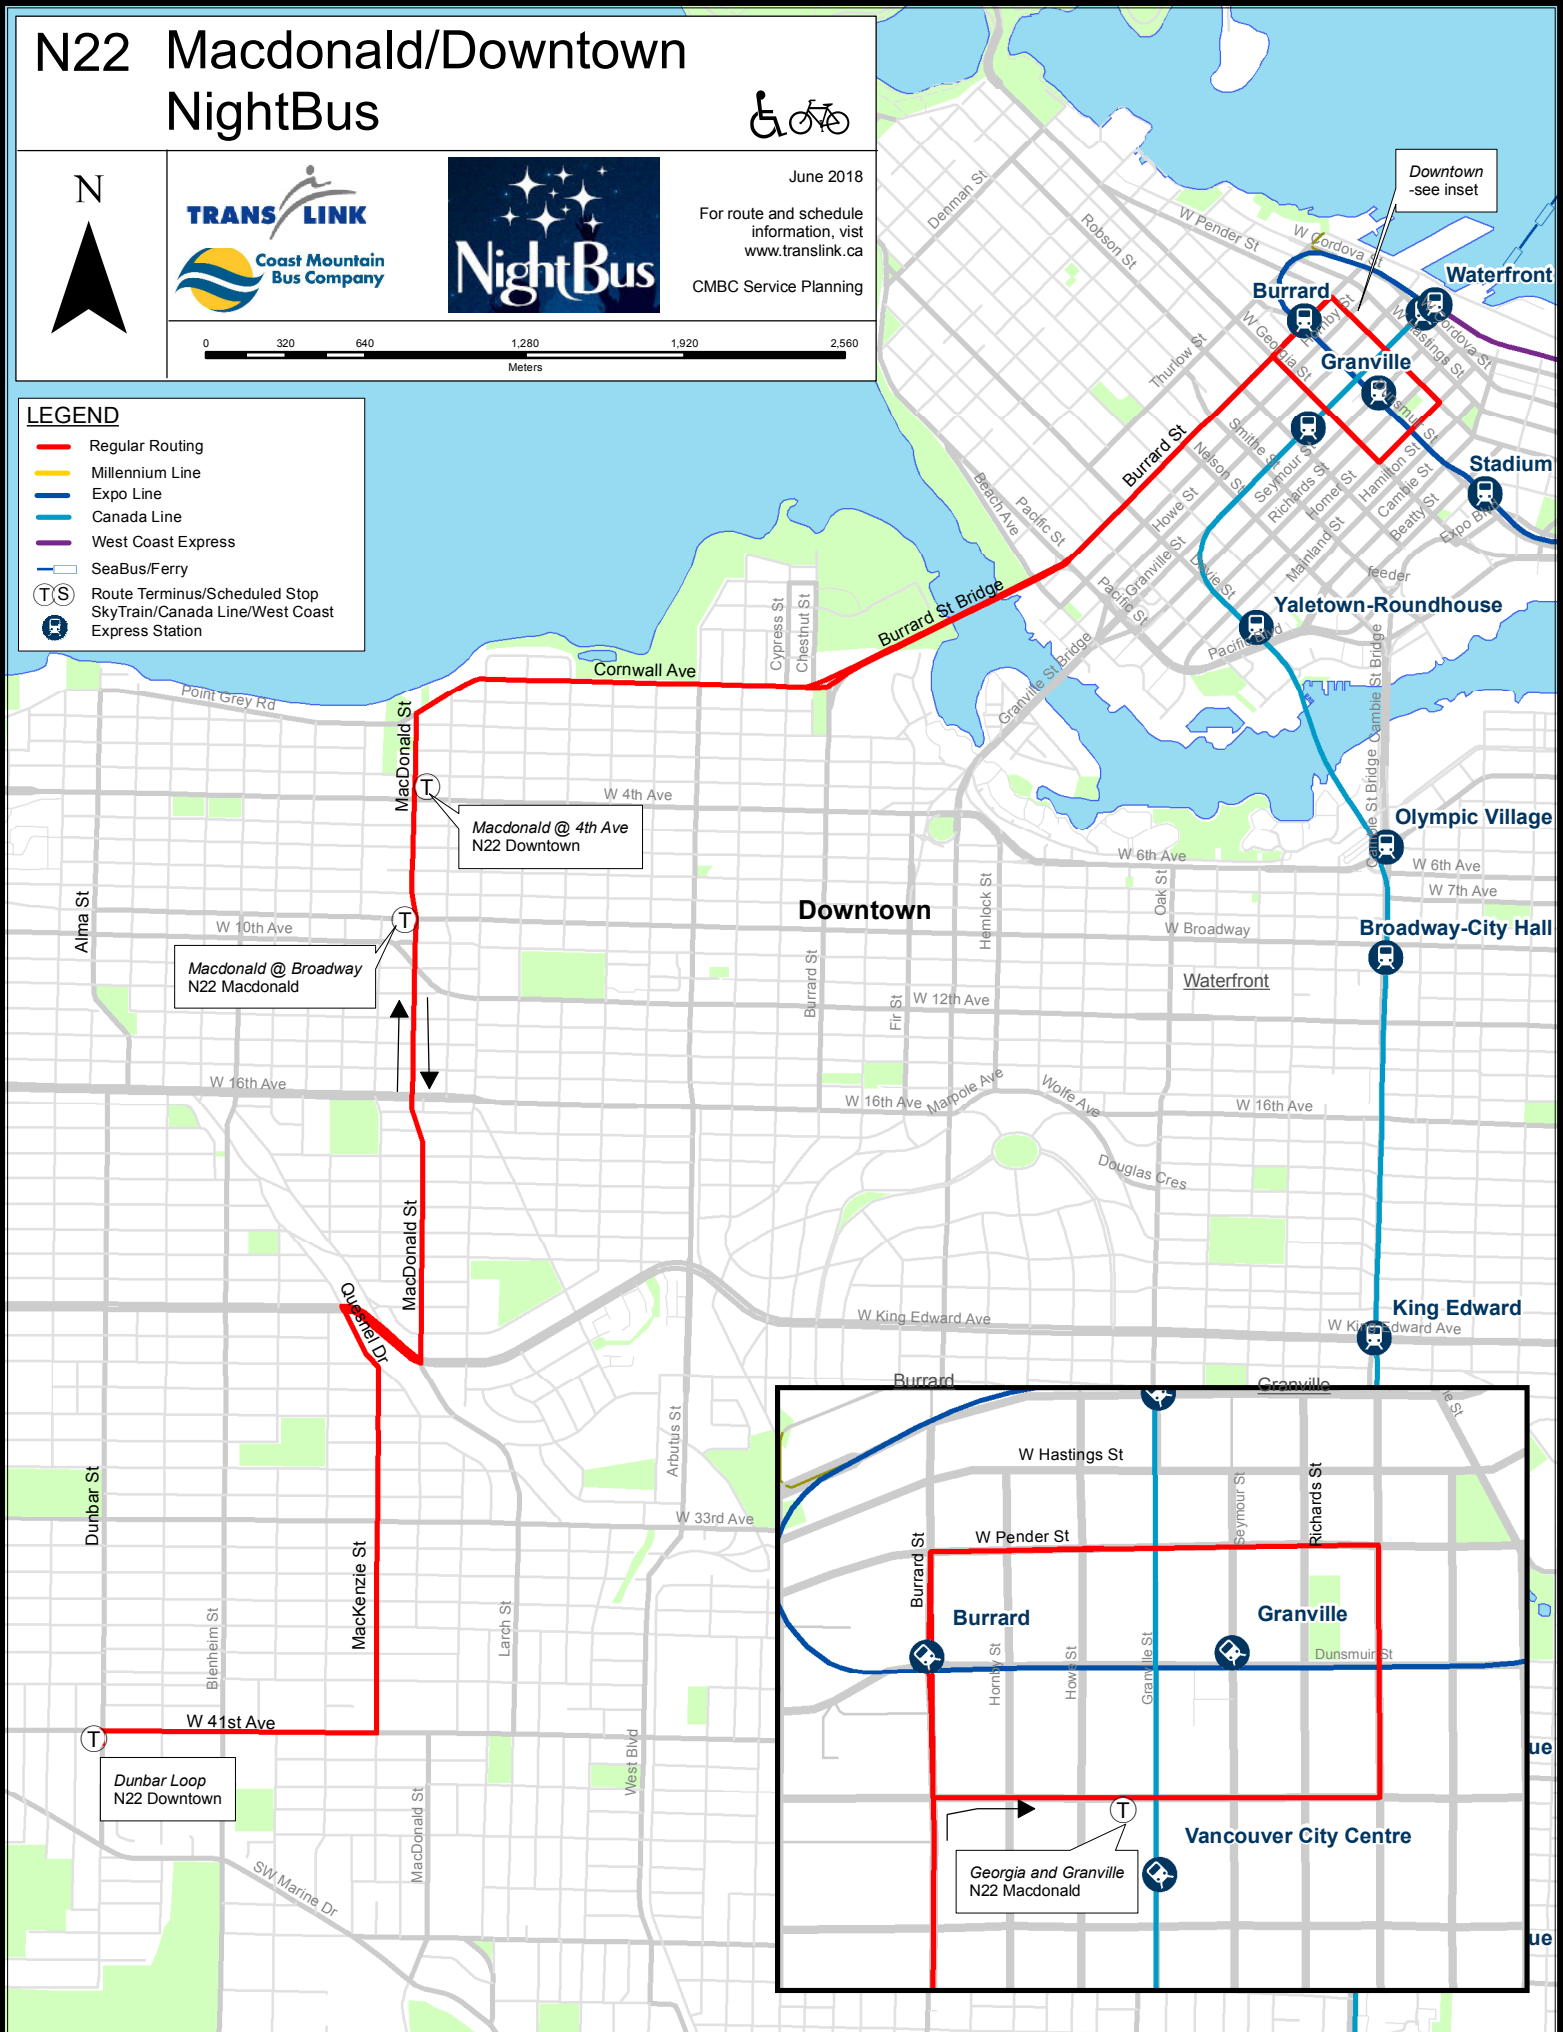

# N22 Macdonald/Downtown NightBus

June 2018

For route and schedule information, visit [www.translink.ca](http://www.translink.ca)

CMBC Service Planning

N

## LEGEND

- Regular Routing
- Millennium Line
- Expo Line
- Canada Line
- West Coast Express
- SeaBus/Ferry
- Route Terminus/Scheduled Stop
- SkyTrain/Canada Line/West Coast Express Station

Downtown - see inset

Macdonald @ Broadway N22 Macdonald

Macdonald @ 4th Ave N22 Downtown

Dunbar Loop N22 Downtown

Georgia and Granville N22 Macdonald