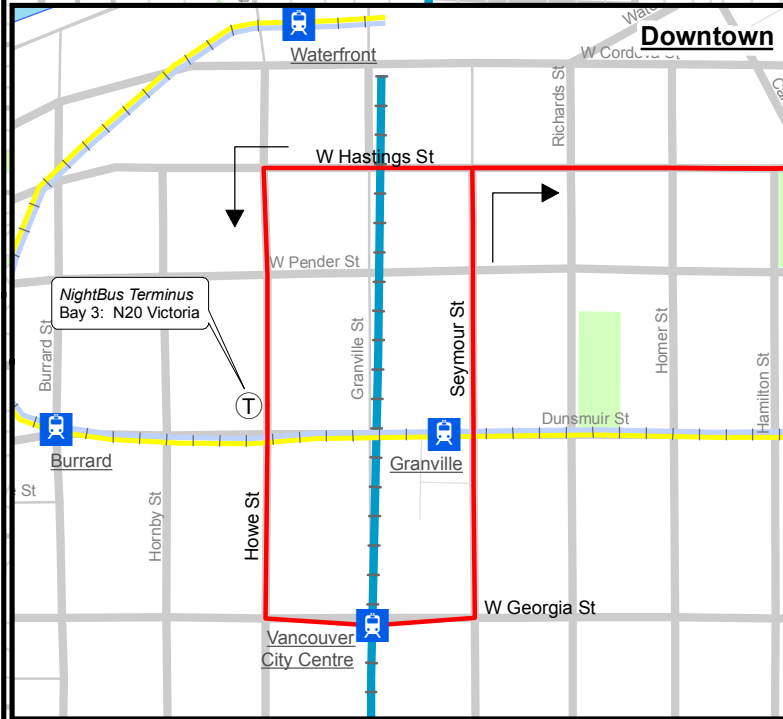

N20 Victoria/Downtown NightBus

June 2016

For route and schedule information, visit www.translink.ca

CMBC Service Planning

LEGEND

- SkyTrain Millennium Line
- SkyTrain Expo Line
- SkyTrain Canada Line
- West Coast Express
- Sea Bus/Ferry
- Route Terminus/Scheduled Stop
- SkyTrain Station
- West Coast Express Station

NightBus Terminus Bay 3: N20 Victoria

Downtown - see inset

Downtown

Marine Drive Station N20 Downtown