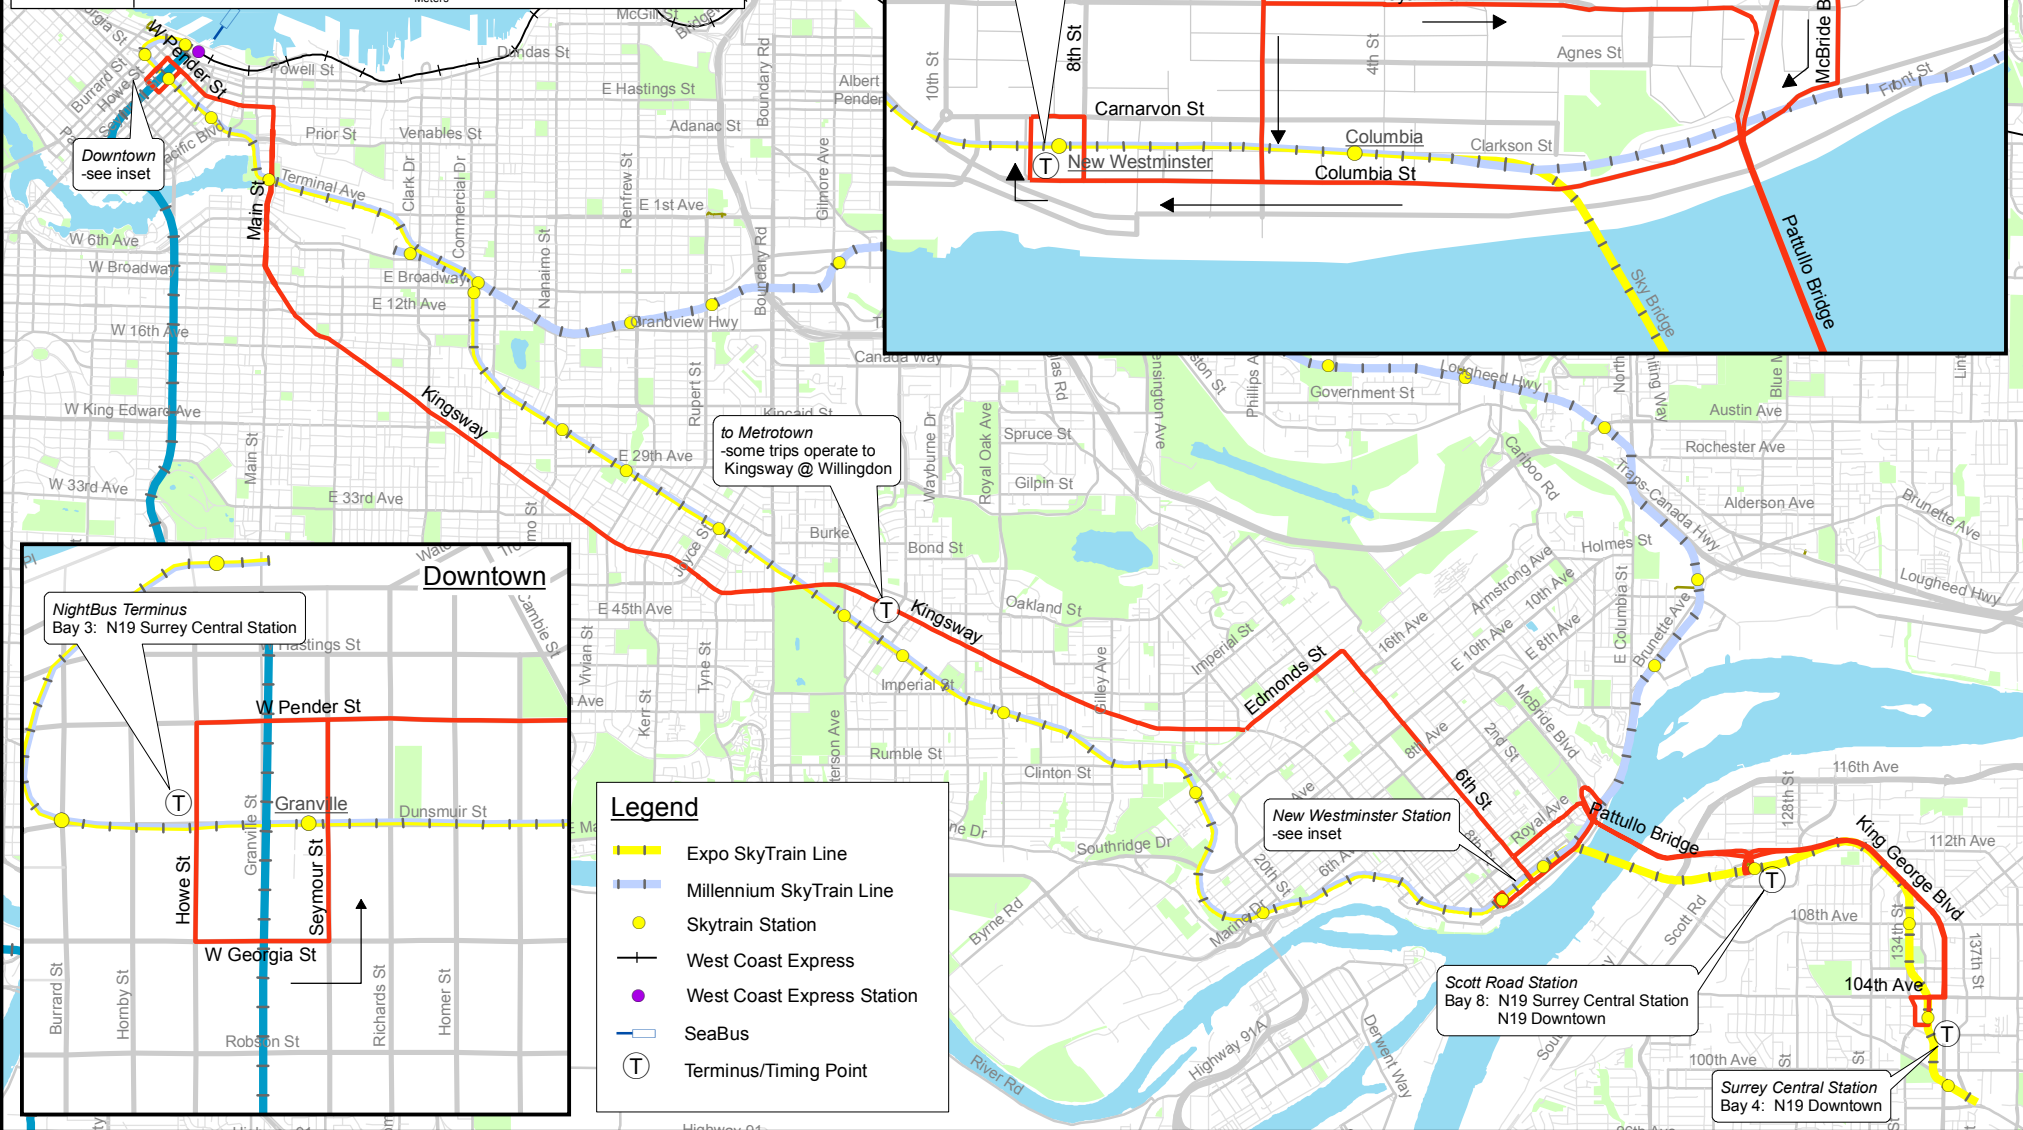

N19 Surrey Central/ Downtown NightBus

September 2016

For route and schedule information, visit www.translink.ca

CMBC Service Planning

Downtown - see inset

to Metrotown - some trips operate to Kingsway @ Willingdon

New Westminister Station Bay 4: N19 Downtown N19 Surrey Central Station

New Westminister Station

New Westminister Station - see inset

Scott Road Station Bay 8: N19 Surrey Central N19 Downtown

Surrey Central Station Bay 4: N19 Downtown

Downtown

NightBus Terminus Bay 3: N19 Surrey Central Station

Legend

- Expo SkyTrain Line
- Millennium SkyTrain Line
- Skytrain Station
- West Coast Express
- West Coast Express Station
- SeaBus
- Terminus/Timing Point