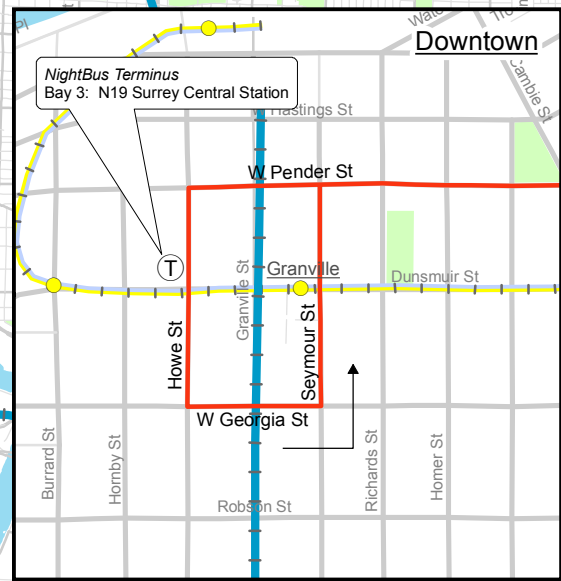

N19 Surrey Central/ Downtown NightBus

September 2016

For route and schedule information, visit www.translink.ca

CMBC Service Planning

Downtown - see inset

to Metrotown - some trips operate to Kingsway @ Willingdon

New Westminister Station Bay 4: N19 Downtown N19 Surrey Central Station

New Westminister Station

New Westminister Station - see inset

Scott Road Station Bay 8: N19 Surrey Central N19 Downtown

Surrey Central Station Bay 4: N19 Downtown

Downtown

NightBus Terminus Bay 3: N19 Surrey Central Station

Legend

- Expo SkyTrain Line
- Millennium SkyTrain Line
- Skytrain Station
- West Coast Express
- West Coast Express Station
- SeaBus
- Terminus/Timing Point