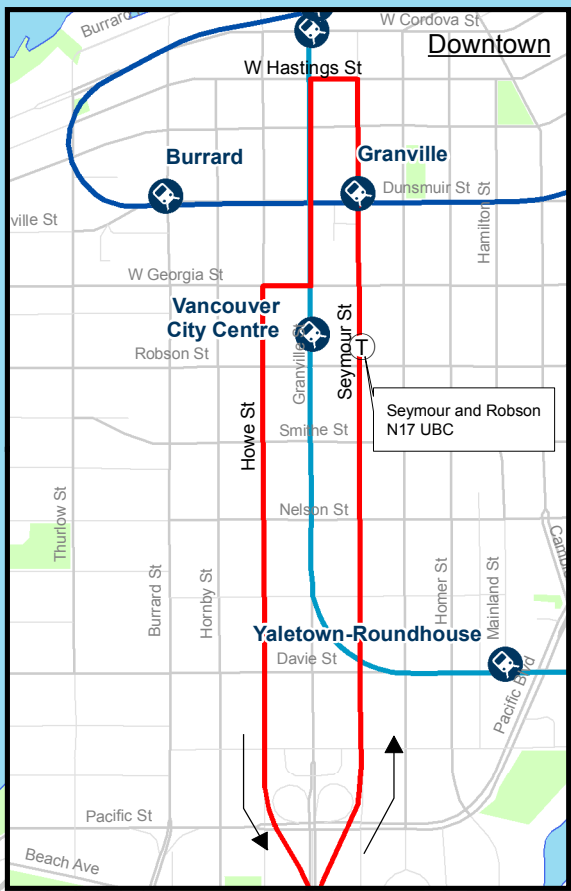

# N17 UBC/Downtown NightBus

September 2018

For route and schedule information, visit [www.translink.ca](http://www.translink.ca)

CMBC Service Planning

UBC Loop  
Bay 12: N17 Downtown

**LEGEND**

- Regular Routing
- - Limited Service Routing
- Millennium Line
- Expo Line
- Canada Line
- West Coast Express
- SeaBus/Ferry
- T S Route Terminus/Scheduled Stop
- SkyTrain/Canada Line/West Coast Express Station

Downtown  
-see inset

King Edward