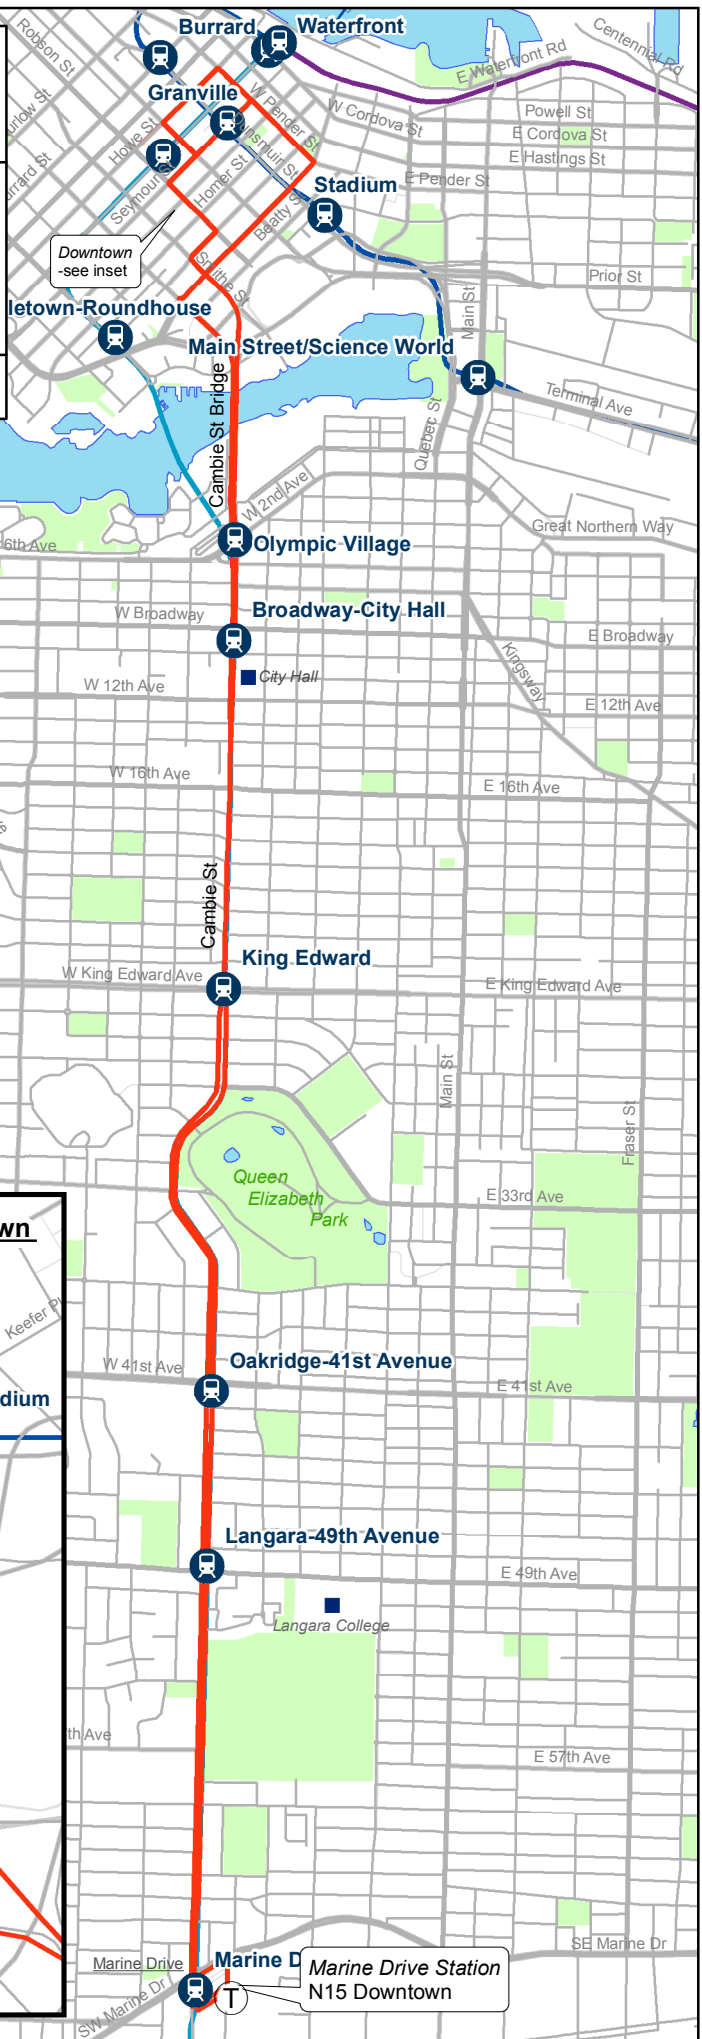

# N15 Cambie/Downtown NightBus

June 2018

For route and schedule information, visit [www.translink.ca](http://www.translink.ca)

CMBC Service Planning

NightBus Terminus  
Bay 3: N15 Cambie

**Downtown**

Marine Drive Station  
N15 Downtown