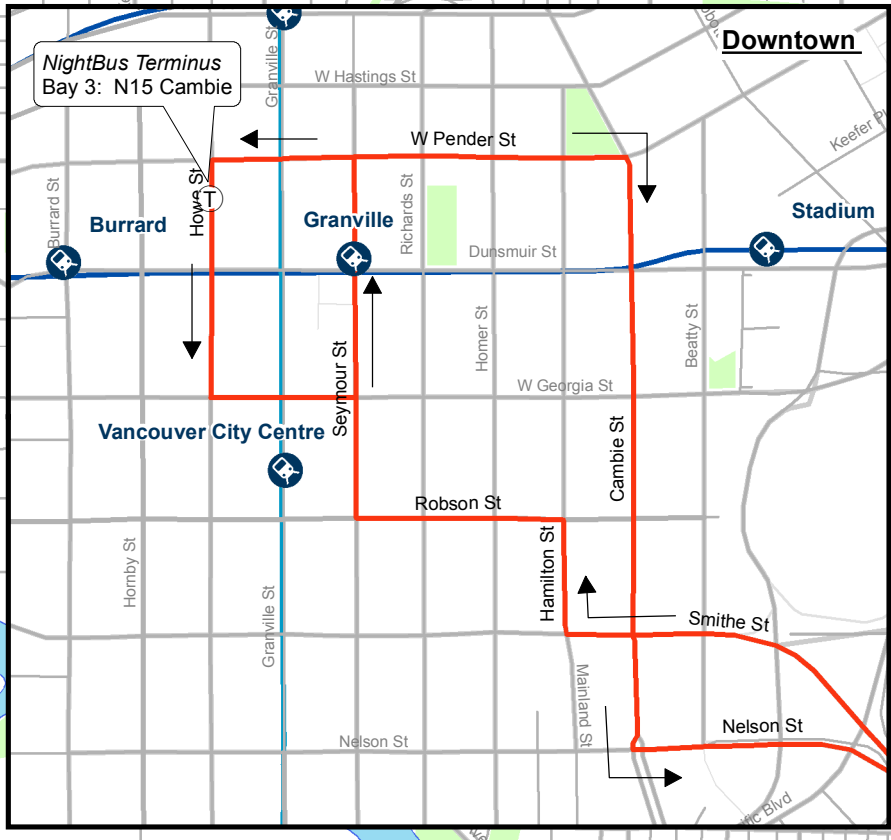

# N15 Cambie/Downtown NightBus

June 2018

For route and schedule information, visit [www.translink.ca](http://www.translink.ca)

CMBC Service Planning

NightBus Terminus  
Bay 3: N15 Cambie

**Downtown**

Marine Drive Station  
N15 Downtown