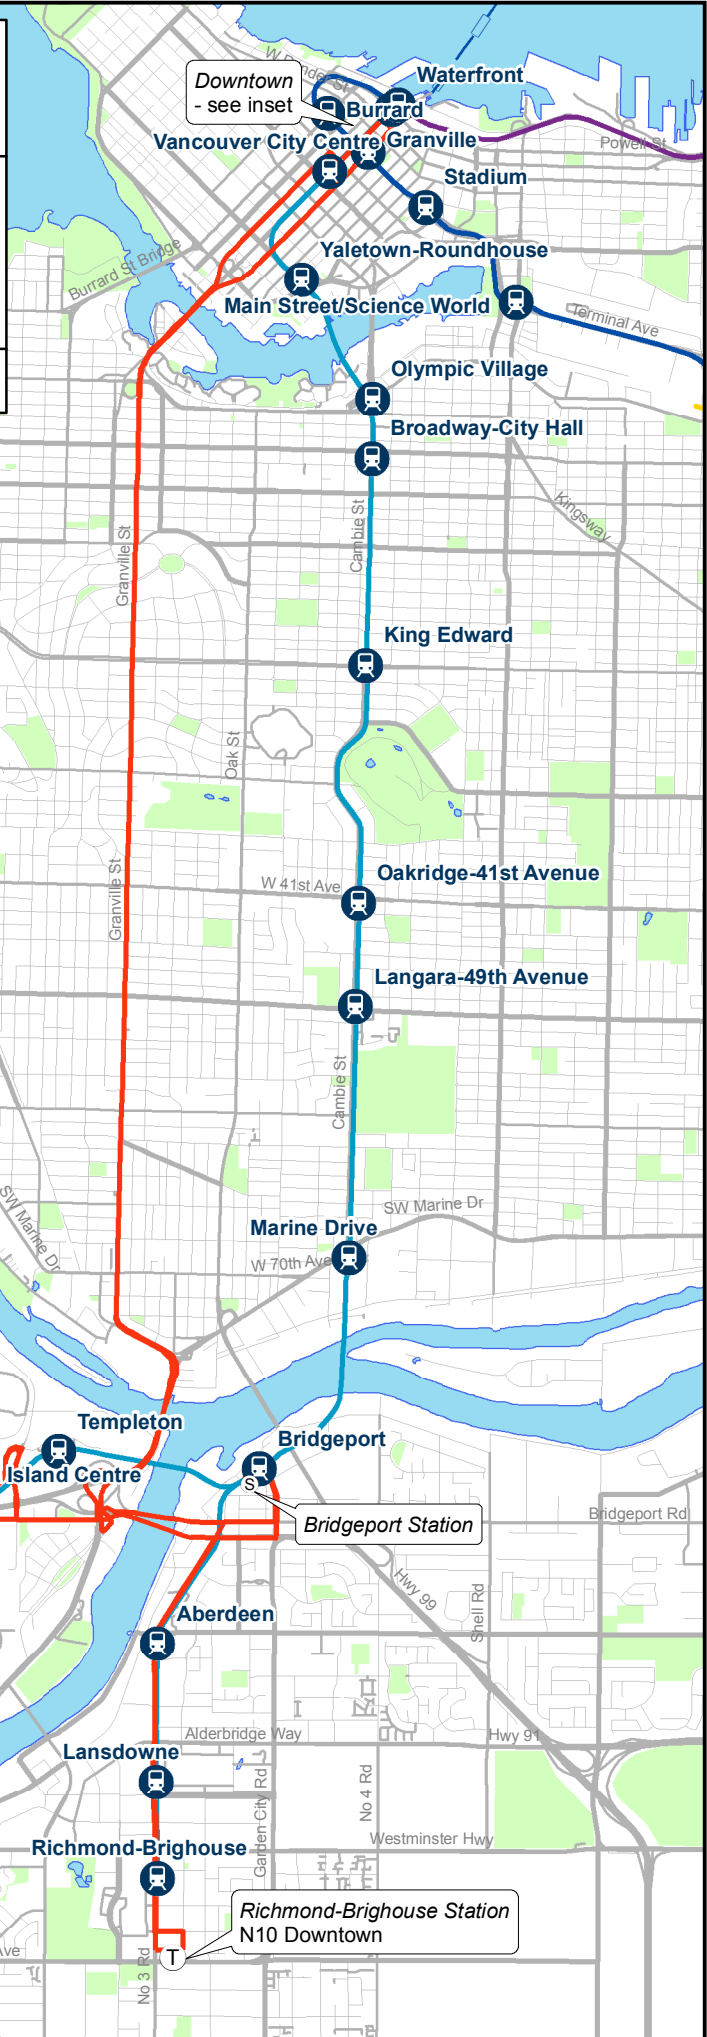

N10 Downtown/ Richmond-Brighthouse Station

September 2018

For route and schedule information, visit www.translink.ca

CMBC Service Planning

LEGEND

- Regular Routing
- Millennium Line
- Expo Line
- Canada Line
- West Coast Express
- SeaBus/Ferry
- T Route Terminus/Scheduled Stop
- S SkyTrain/Canada Line/West Coast Express Station