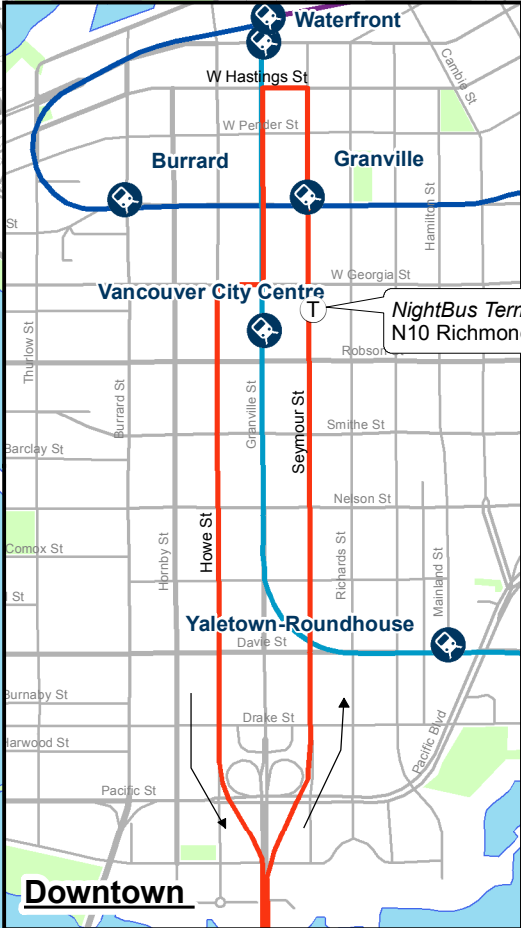

N10 Downtown/ Richmond-Brighthouse Station

September 2018

For route and schedule information, visit www.translink.ca

CMBC Service Planning

LEGEND

- Regular Routing
- Millennium Line
- Expo Line
- Canada Line
- West Coast Express
- SeaBus/Ferry
- T Route Terminus/Scheduled Stop
- S SkyTrain/Canada Line/West Coast Express Station