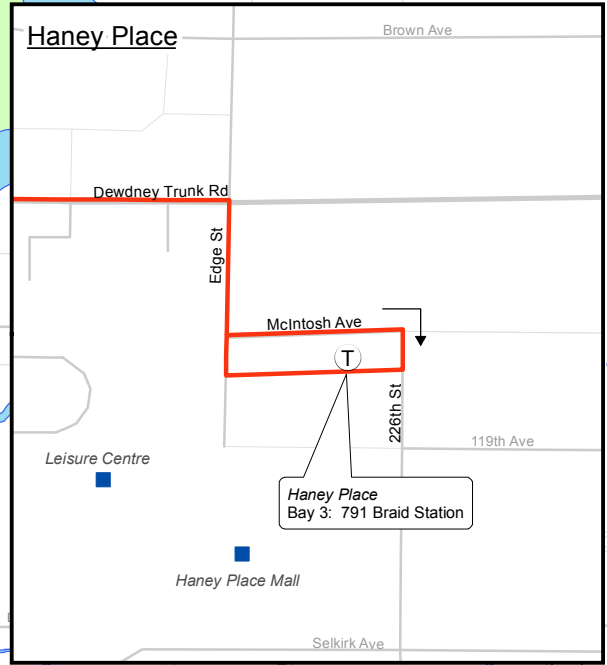

791 Haney Place/ Braid Station

January 2015

Please visit www.translink.ca
for updated information.

CMB Service Planning

Legend

- Regular Routing
- Expo SkyTrain Station
- Millennium SkyTrain Station
- West Coast Express
- Terminus/Scheduled Stop
- SkyTrain Station
- West Coast Express Station