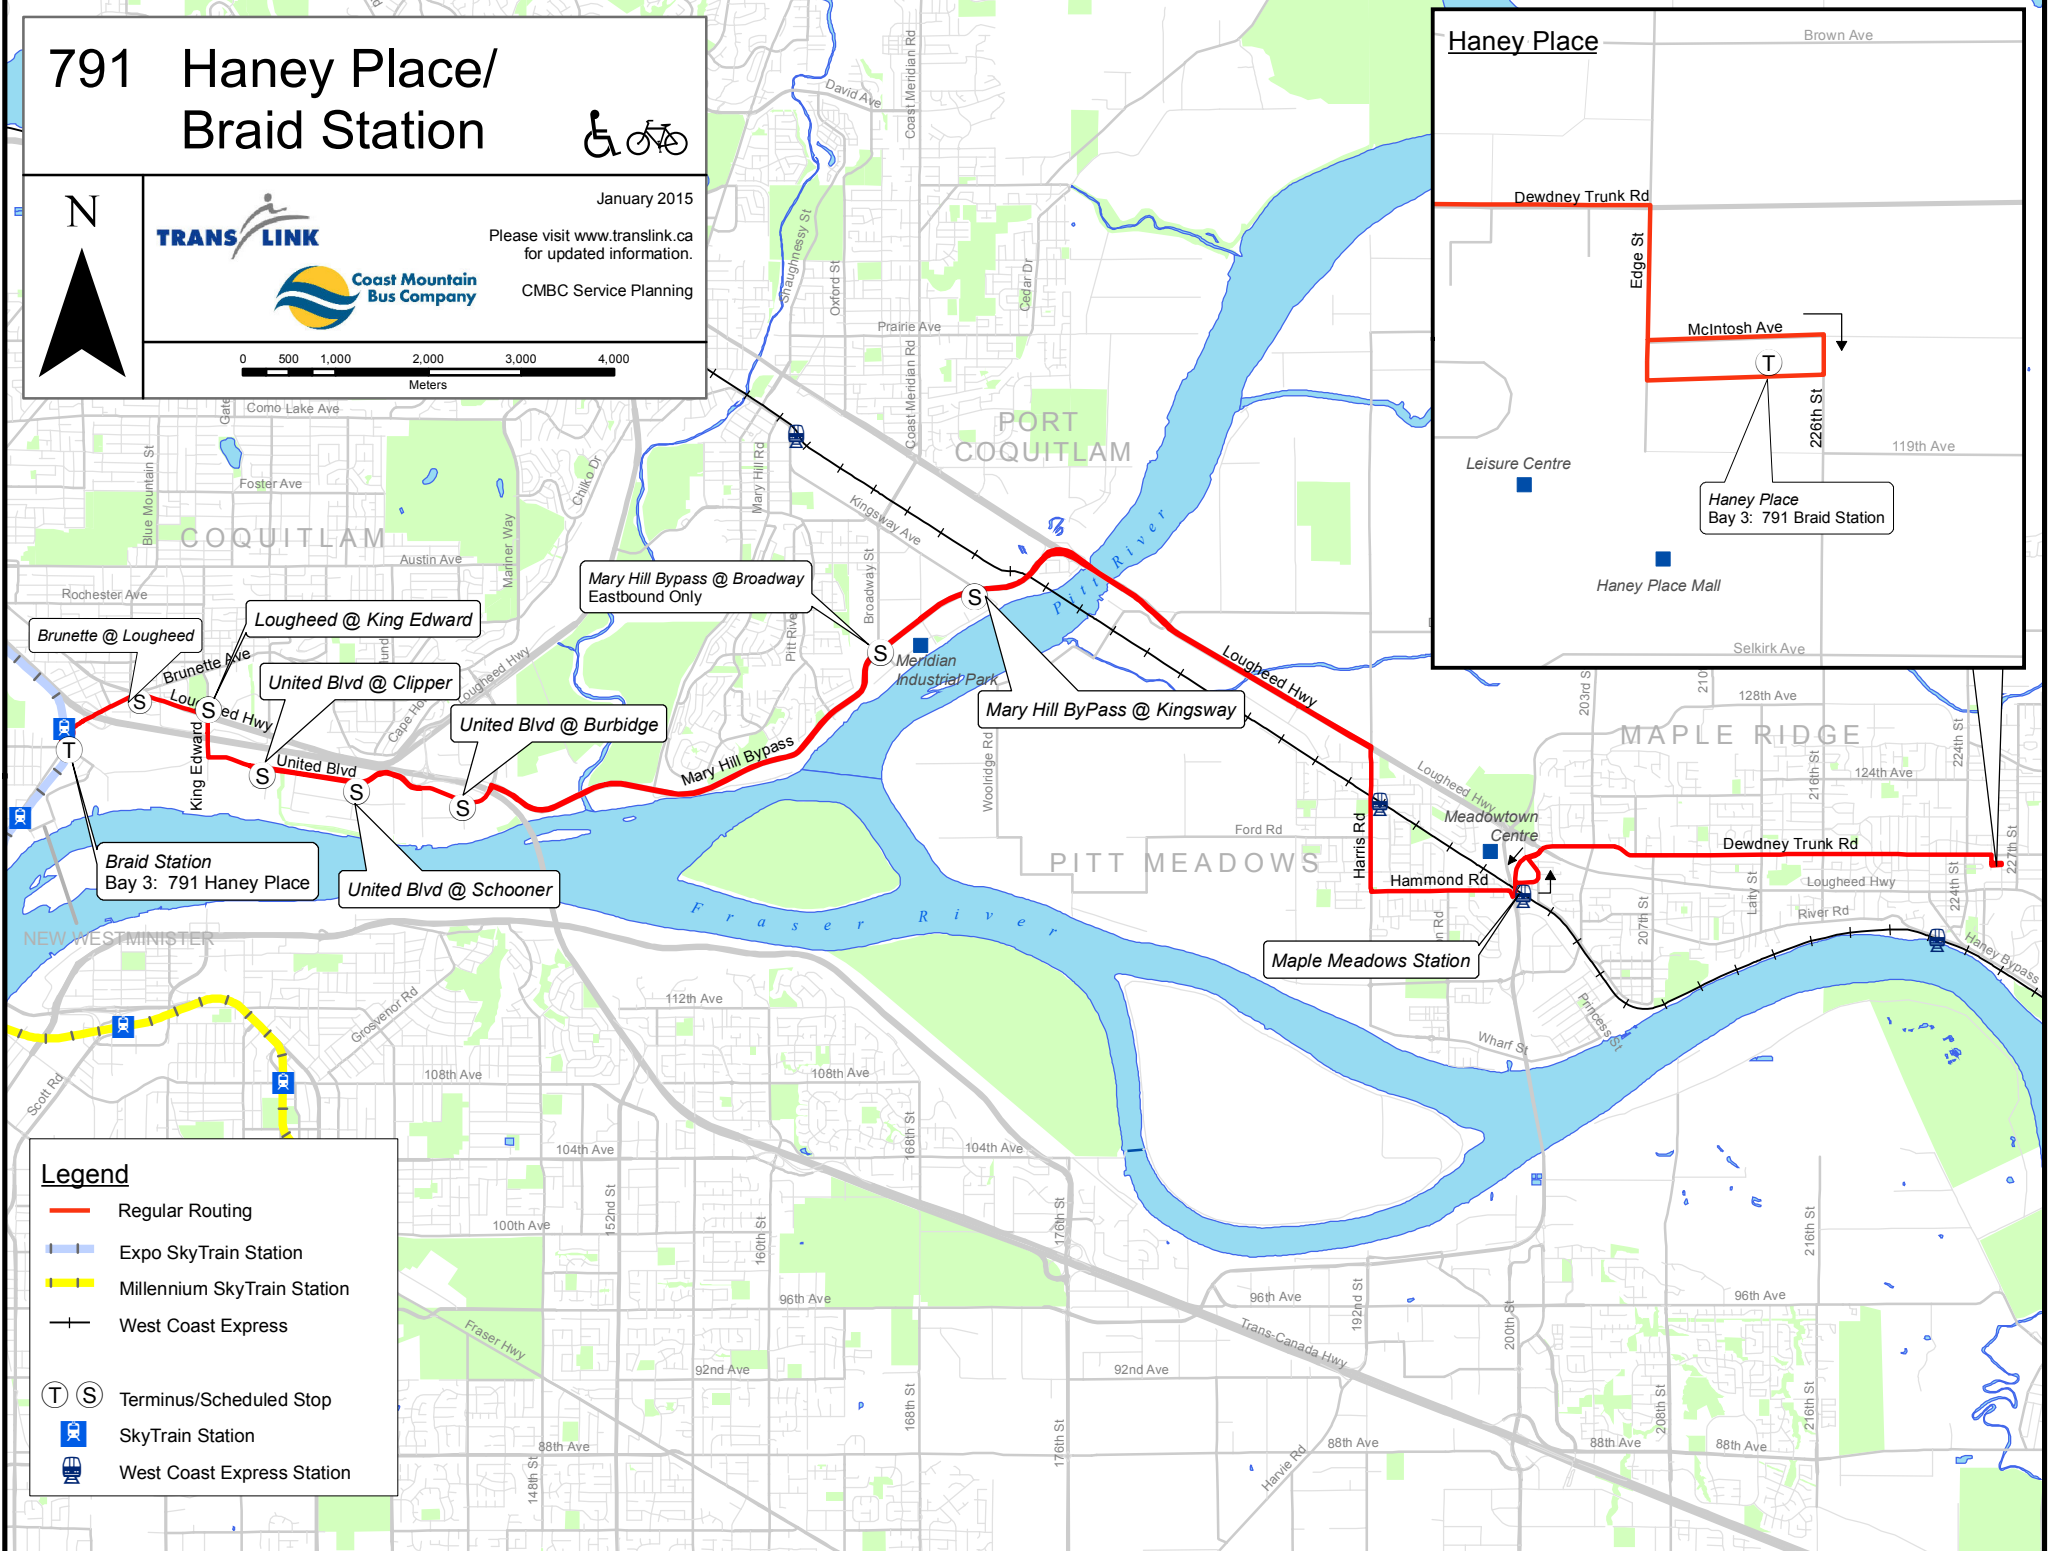

791 Haney Place/ Braid Station

January 2015

Please visit www.translink.ca
for updated information.

CMB Service Planning

Legend

- Regular Routing
- Expo SkyTrain Station
- Millennium SkyTrain Station
- West Coast Express
- Terminus/Scheduled Stop
- SkyTrain Station
- West Coast Express Station