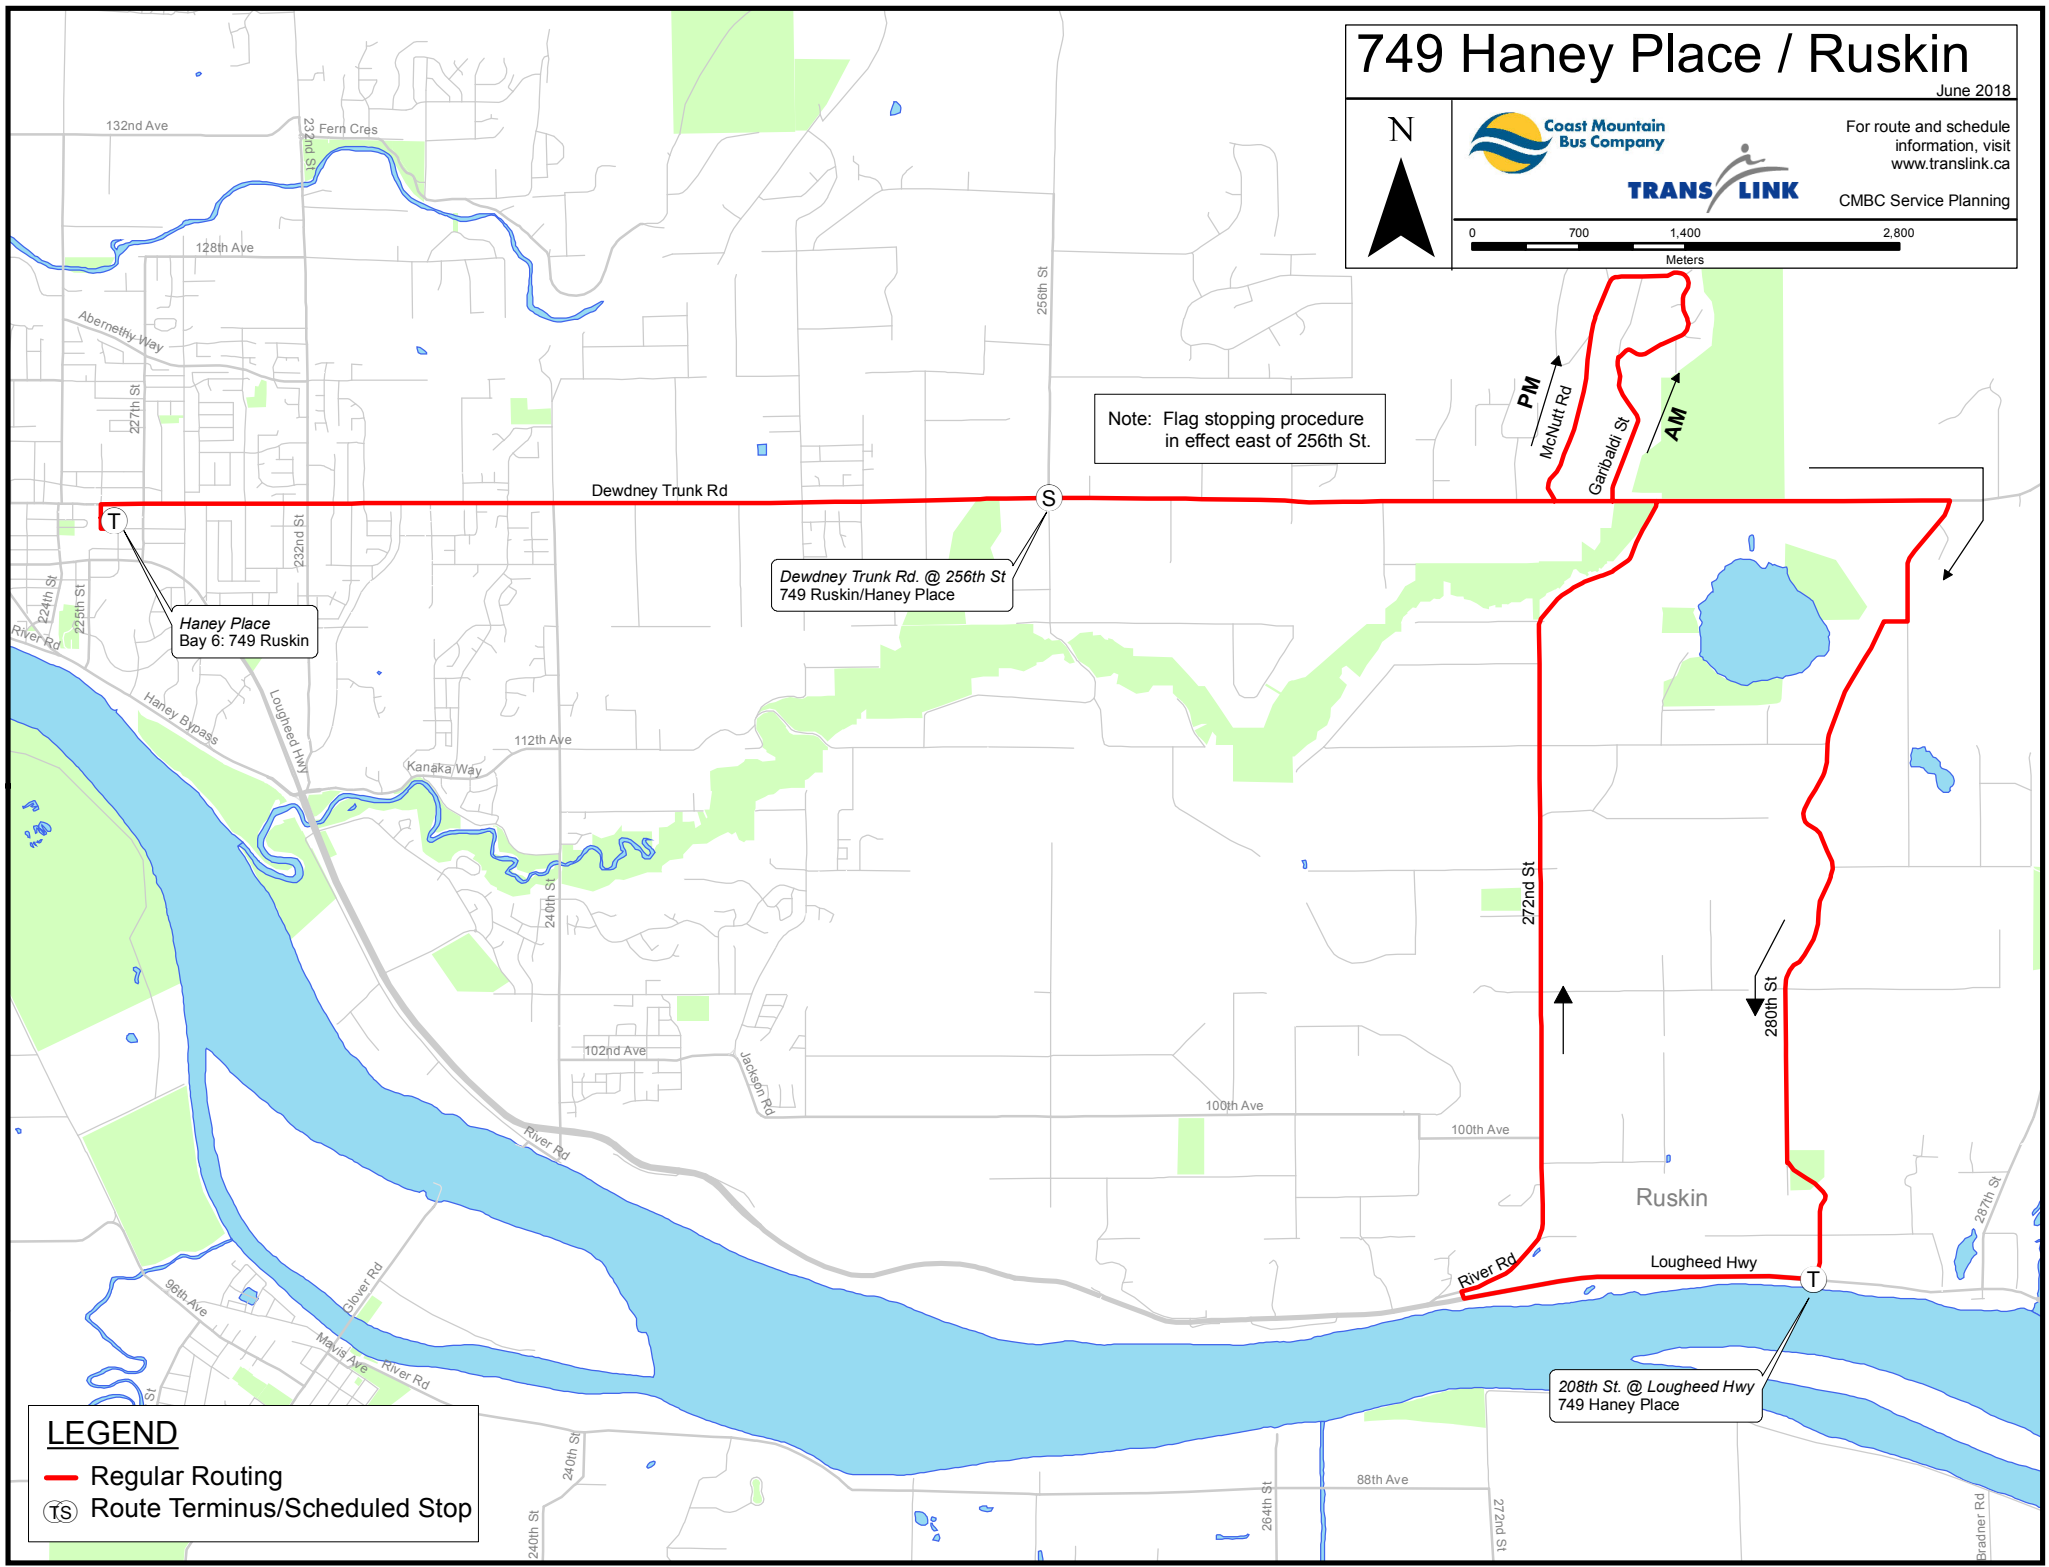

# 749 Haney Place / Ruskin

June 2018

   For route and schedule information, visit [www.translink.ca](http://www.translink.ca)  
CMBC Service Planning

0 700 1,400 2,800  
Meters

Note: Flag stopping procedure in effect east of 256th St.

Haney Place  
Bay 6: 749 Ruskin

Dewdney Trunk Rd. @ 256th St  
749 Ruskin/Haney Place

208th St. @ Lougheed Hwy  
749 Haney Place

**LEGEND**

-  Regular Routing
-  Route Terminus/Scheduled Stop