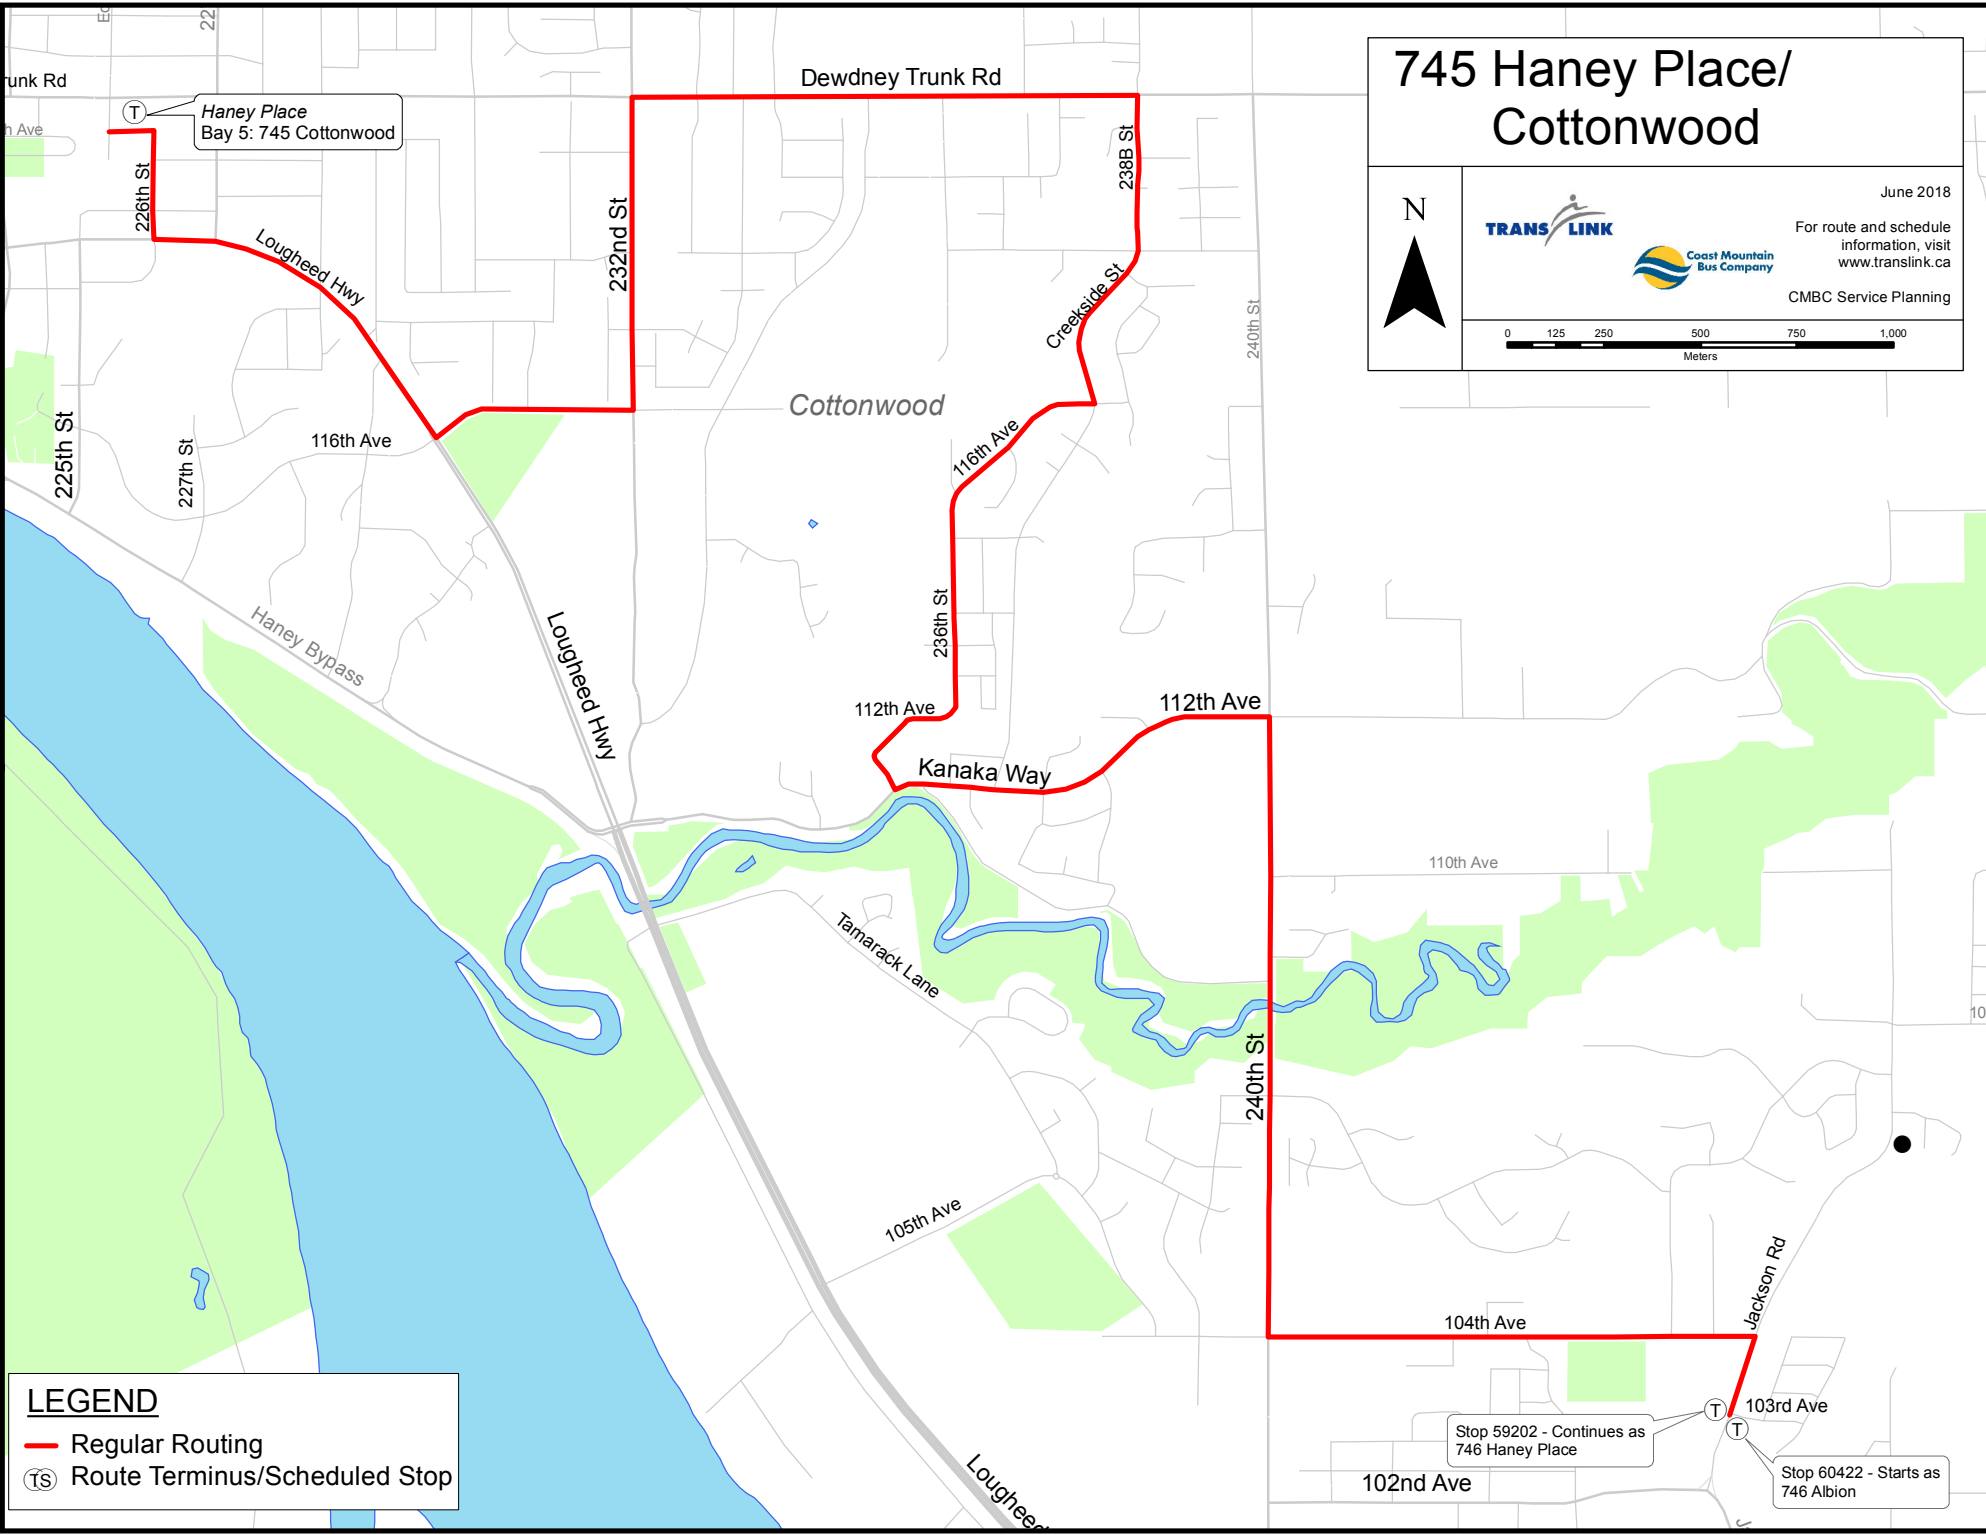

745 Haney Place/ Cottonwood

June 2018

For route and schedule information, visit www.translink.ca

CMBC Service Planning

Haney Place
Bay 5: 745 Cottonwood

Stop 59202 - Continues as
746 Haney Place

Stop 60422 - Starts as
746 Albion

LEGEND

- Regular Routing
- T Route Terminus/Scheduled Stop