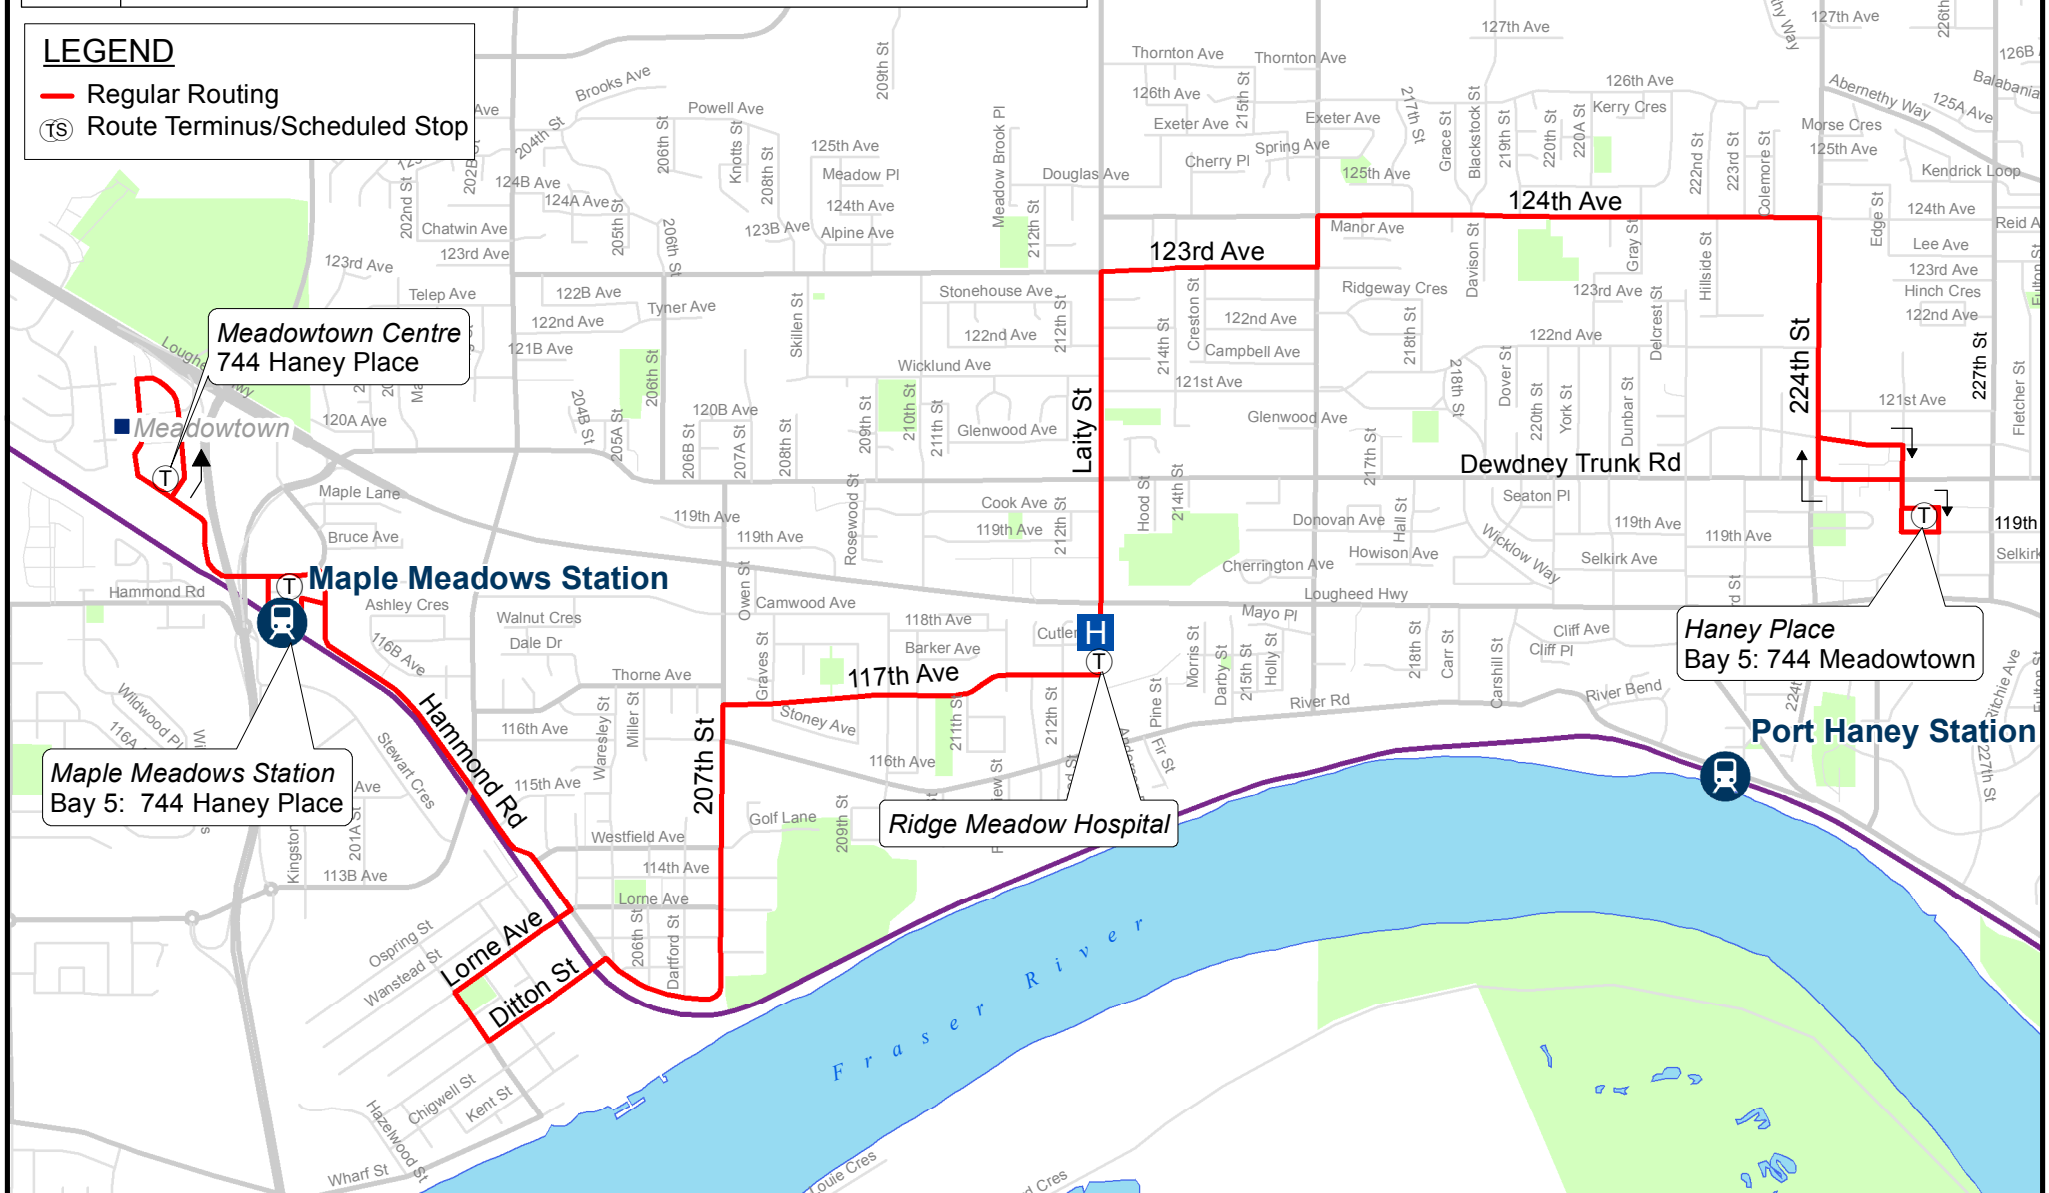

744 Haney Place / Meadowtown

June 2018

For route and schedule information, visit www.translink.ca

CMBC Service Planning

LEGEND

- Regular Routing
- Route Terminus/Scheduled Stop

Meadowtown Centre
744 Haney Place

Maple Meadows Station
Bay 5: 744 Haney Place

Ridge Meadow Hospital

Haney Place
Bay 5: 744 Meadowtown

Port Haney Station