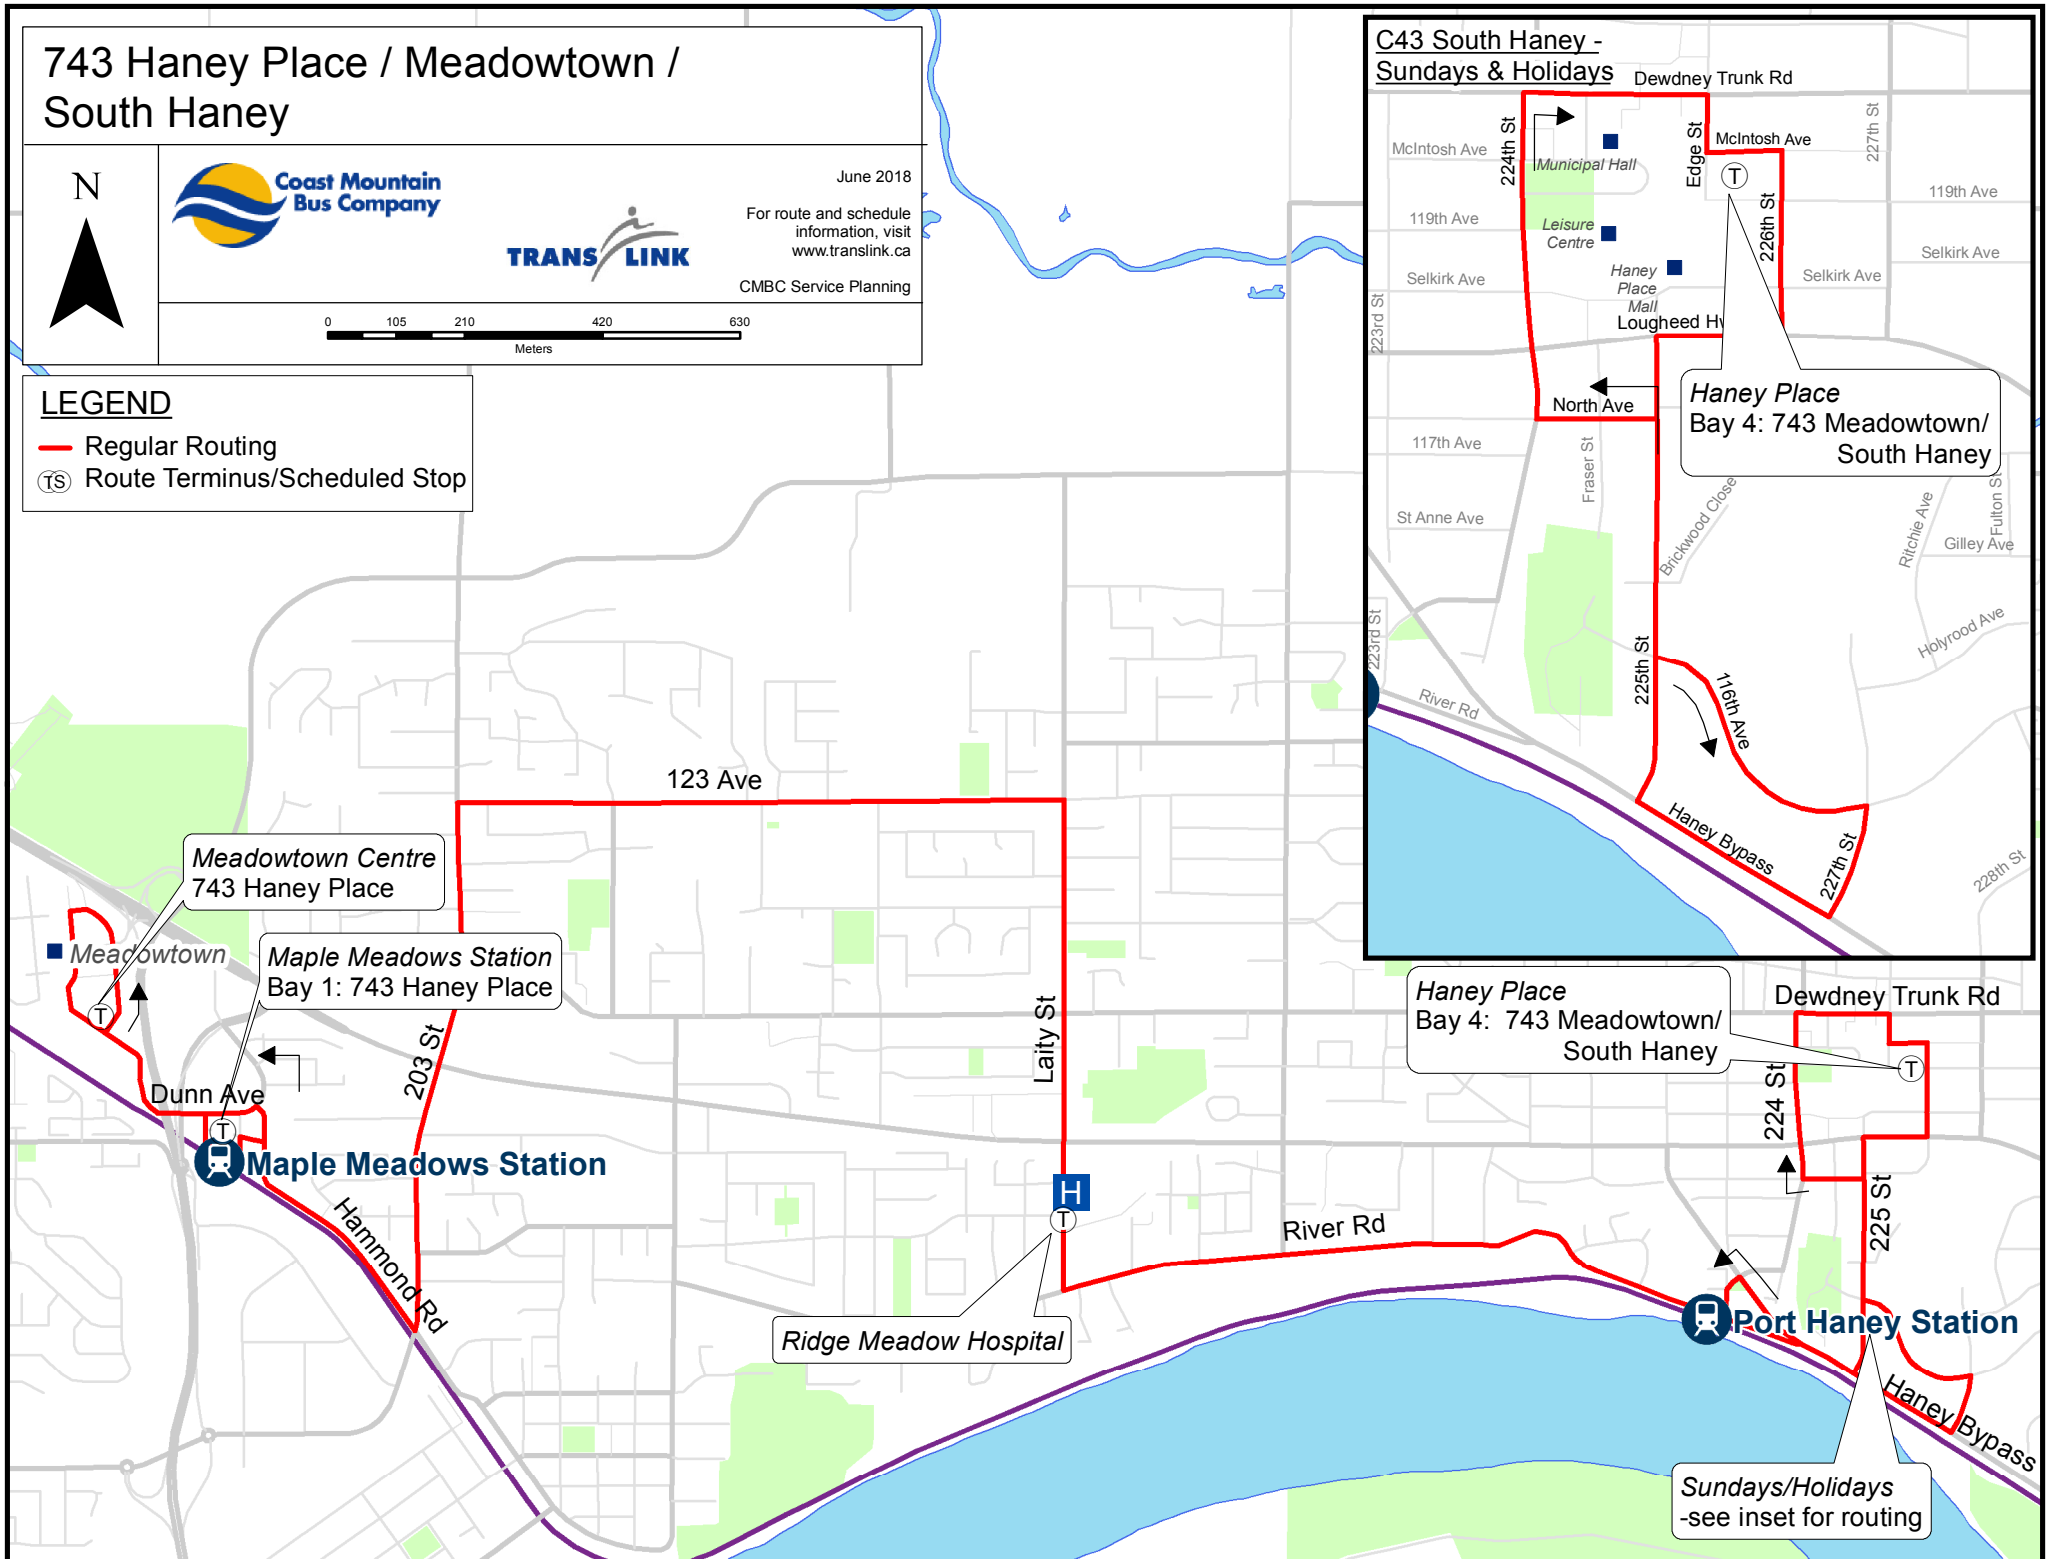

743 Haney Place / Meadowtown / South Haney

June 2018

For route and schedule information, visit www.translink.ca

CMBC Service Planning

LEGEND

- Regular Routing
- T Route Terminus/Scheduled Stop

C43 South Haney - Sundays & Holidays

Sundays/Holidays
-see inset for routing