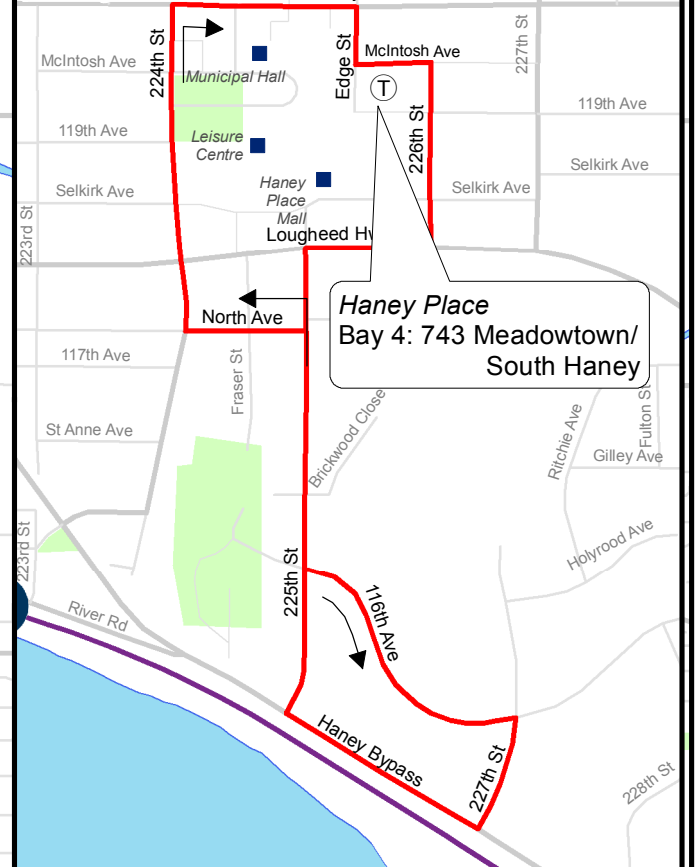

743 Haney Place / Meadowtown / South Haney

June 2018

For route and schedule information, visit www.translink.ca

CMBC Service Planning

LEGEND

- Regular Routing
- T Route Terminus/Scheduled Stop

C43 South Haney - Sundays & Holidays

Sundays/Holidays
-see inset for routing