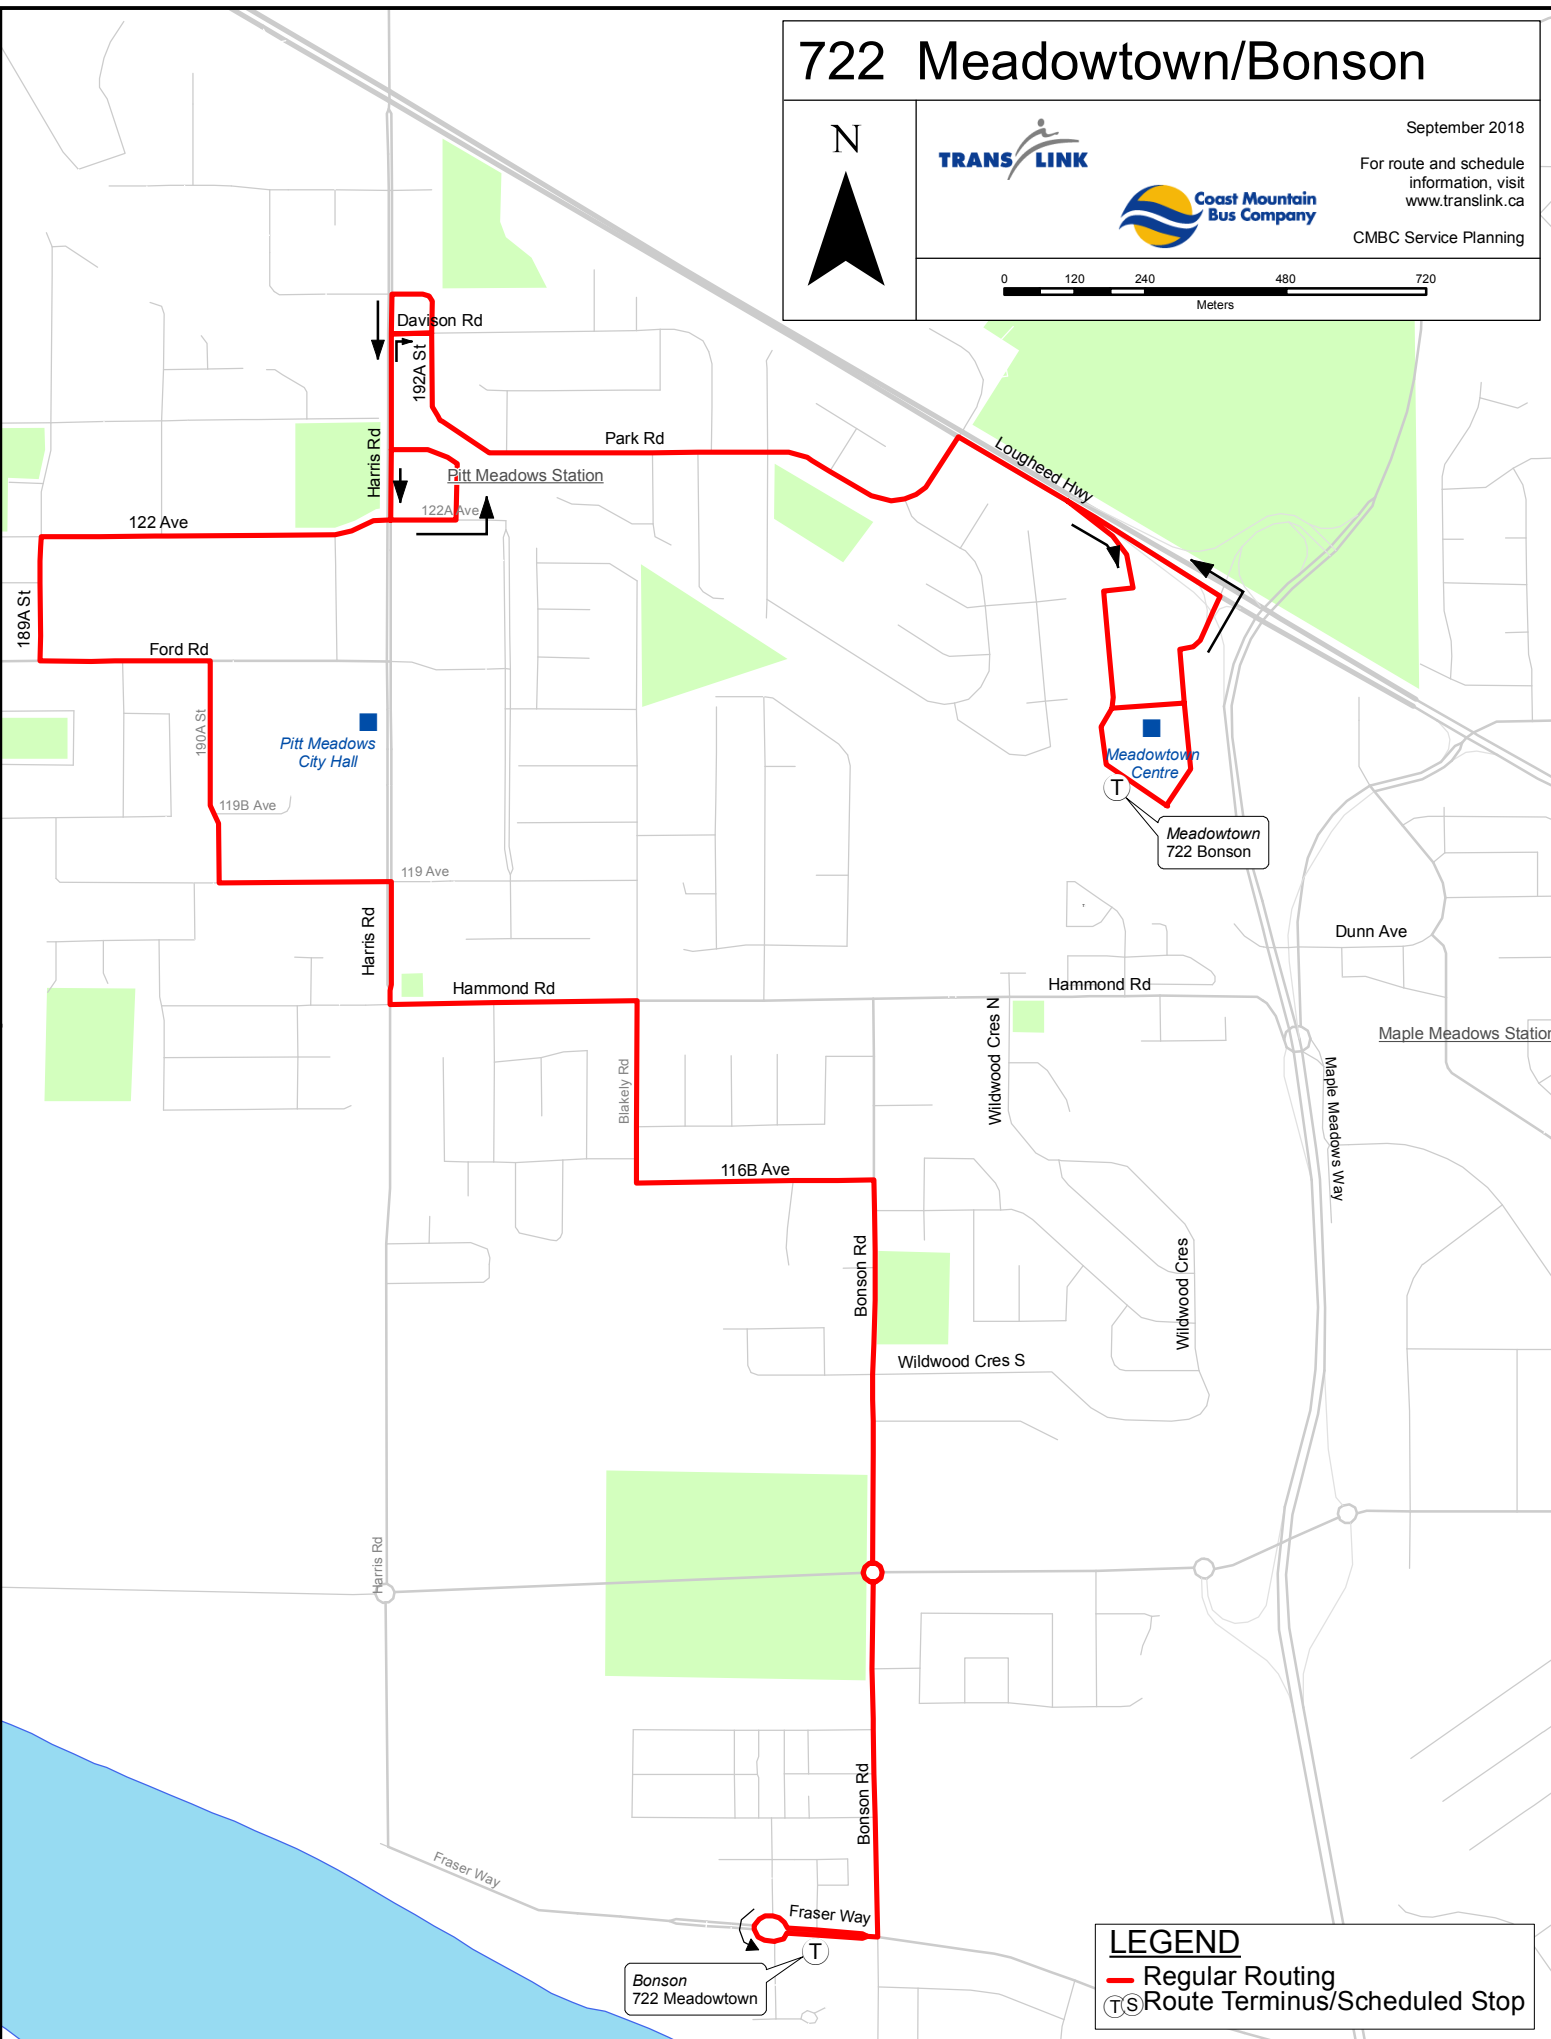

722 Meadowtown/Bonson

September 2018

For route and schedule information, visit www.translink.ca

CMBC Service Planning

LEGEND

- Regular Routing
- Route Terminus/Scheduled Stop