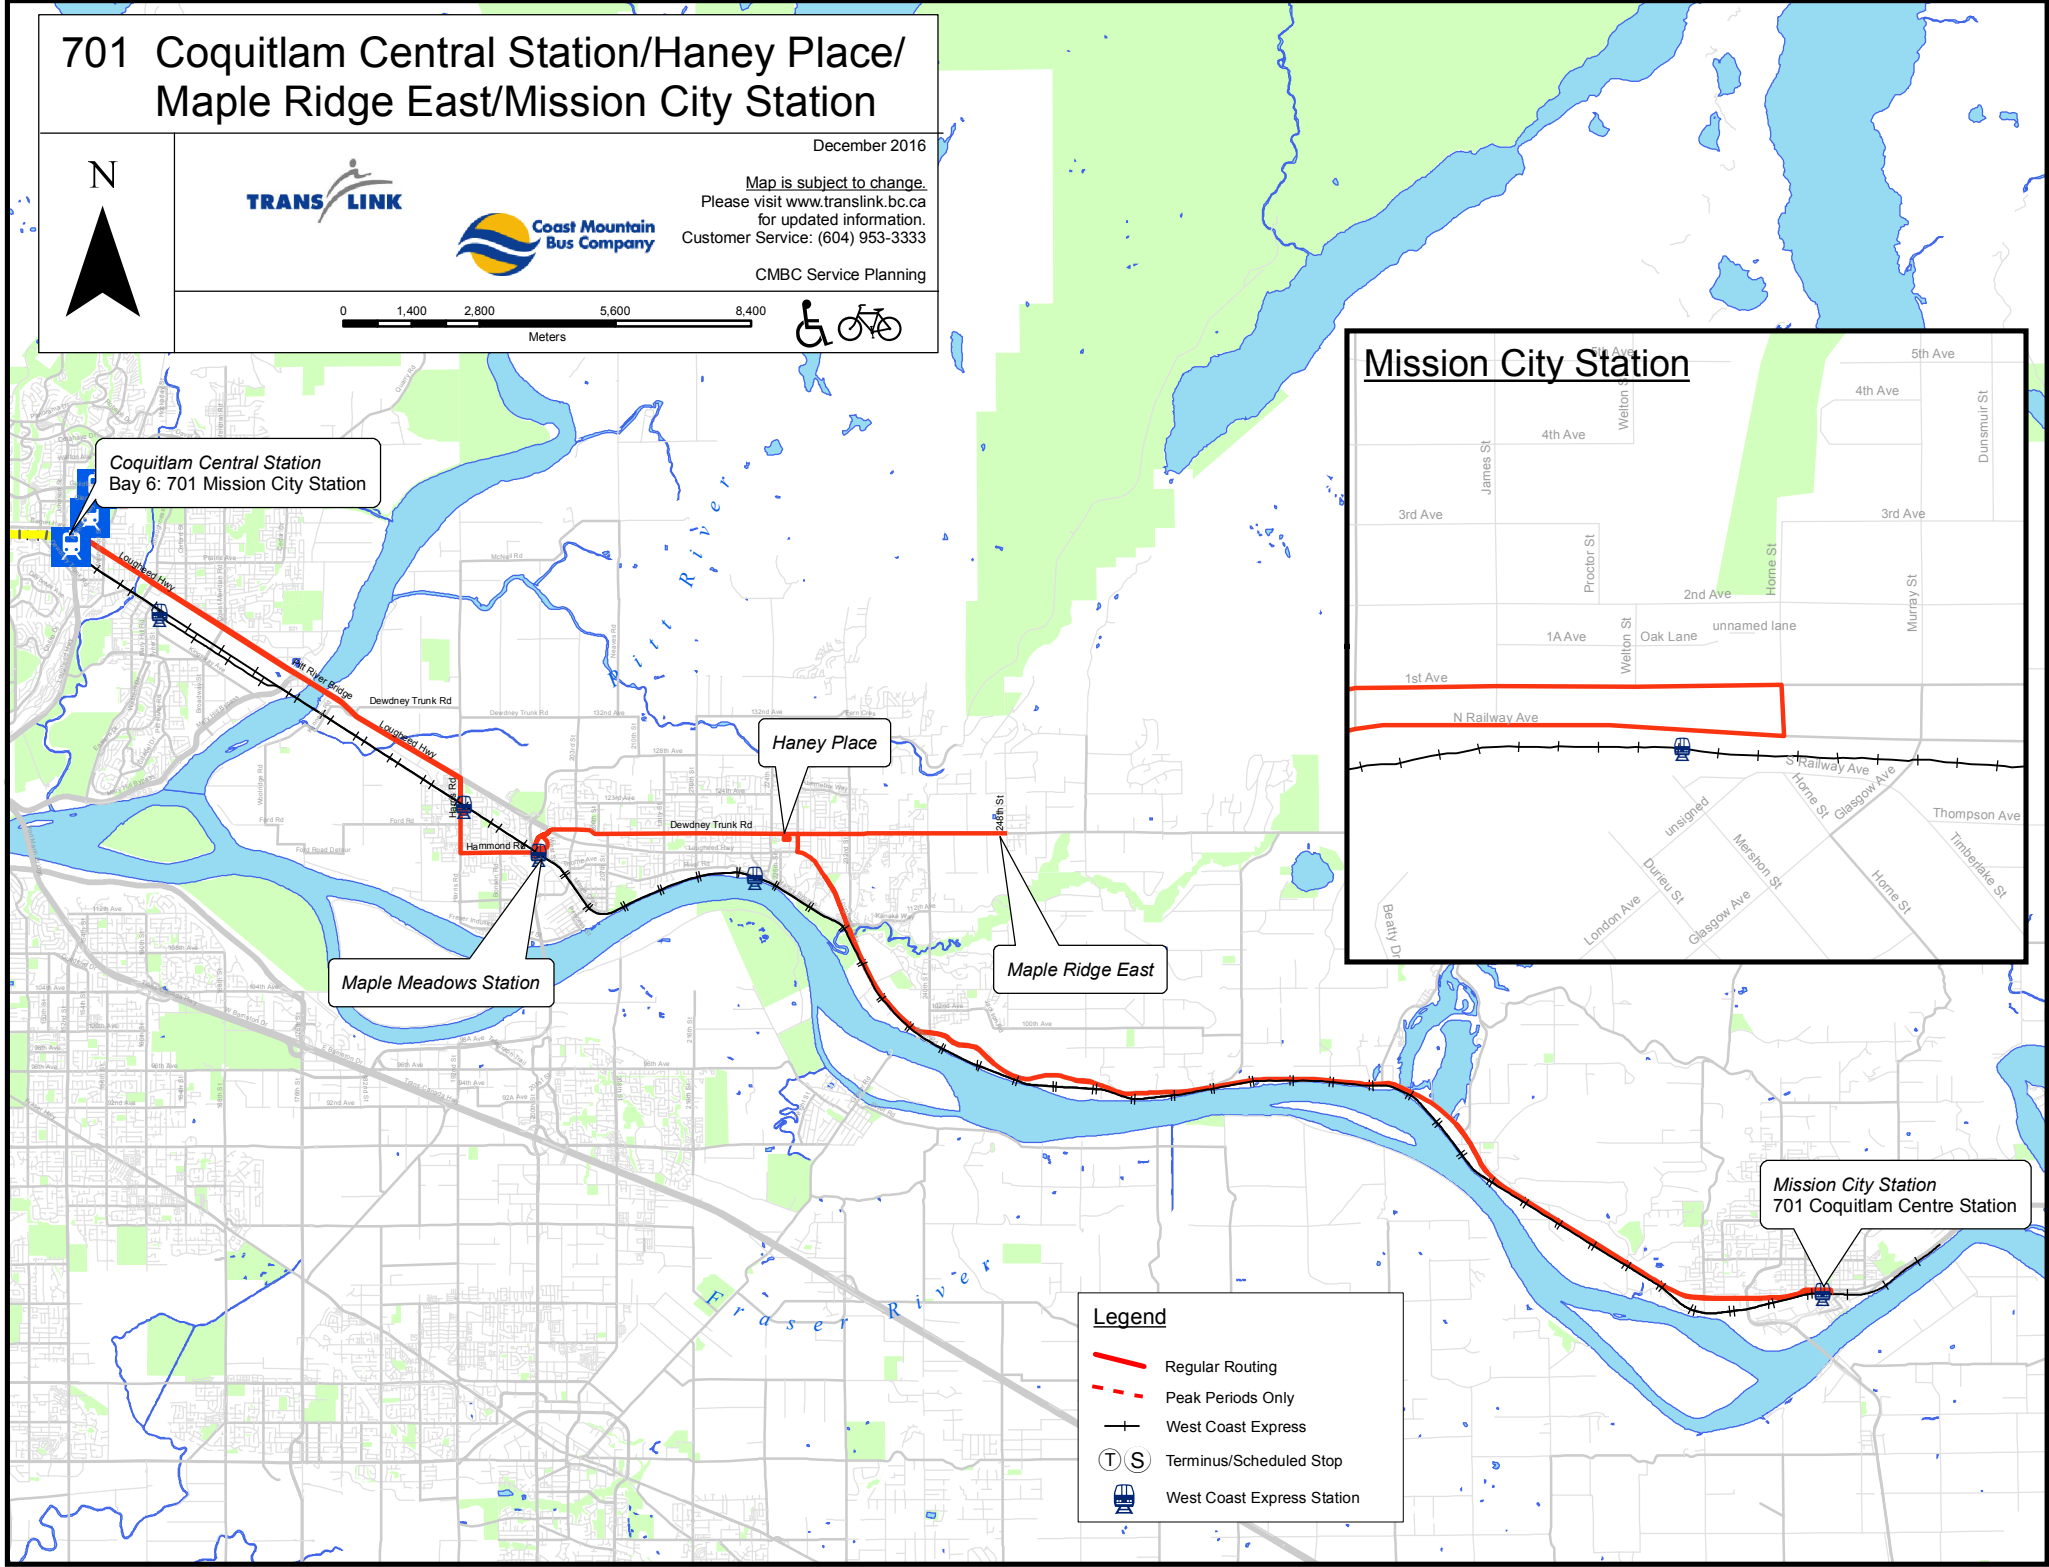

701 Coquitlam Central Station/Haney Place/ Maple Ridge East/Mission City Station

December 2016

Map is subject to change.
Please visit www.translink.bc.ca
for updated information.
Customer Service: (604) 953-3333

CMBC Service Planning

Legend

- Regular Routing
- - - Peak Periods Only
- West Coast Express
- Terminus/Scheduled Stop
- West Coast Express Station

Coquitlam Central Station
Bay 6: 701 Mission City Station

Haney Place

Maple Meadows Station

Maple Ridge East

Mission City Station
701 Coquitlam Centre Station