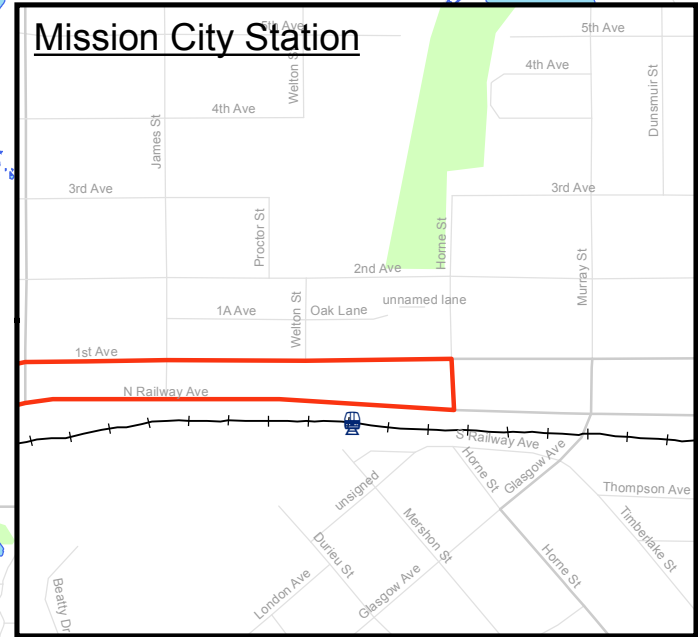

701 Coquitlam Central Station/Haney Place/ Maple Ridge East/Mission City Station

December 2016

Map is subject to change.
Please visit www.translink.bc.ca
for updated information.
Customer Service: (604) 953-3333

CMBC Service Planning

Legend

- Regular Routing
- - - Peak Periods Only
- West Coast Express
- Terminus/Scheduled Stop
- West Coast Express Station

Coquitlam Central Station
Bay 6: 701 Mission City Station

Haney Place

Maple Meadows Station

Maple Ridge East

Mission City Station
701 Coquitlam Centre Station