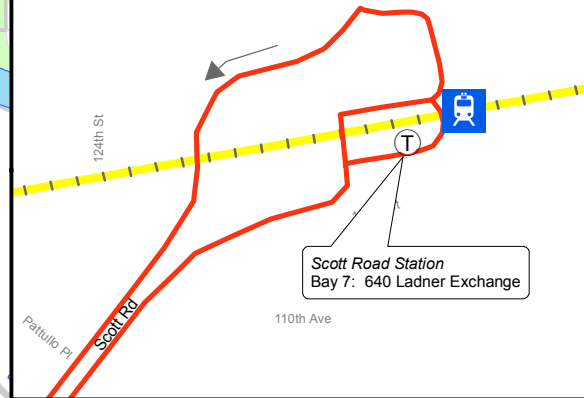

640 Scott Road Station/ Ladner Exchange

October 2015

For route and schedule information, visit www.translink.ca

Scott Road Station

Scott Road Station
Bay 7: 640 Ladner Exchange

Scott Road Station
-see inset

Ladner Exchange

Ladner Exchange
Bay 4: 640 Scott Road Station

Legend

- Regular Routing
- Limited Service
- Expo Skytrain Line
- Millennium Skytrain Line
- Expo/Millennium Skytrain Line
- Route Terminus/Scheduled Stop
- Skytrain Station