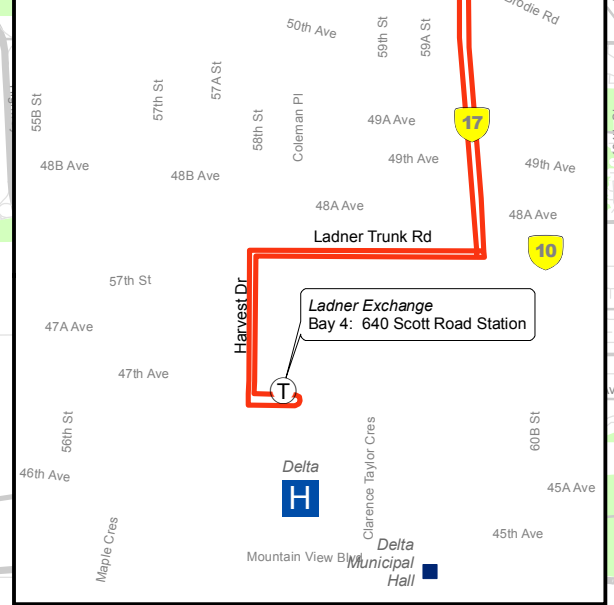

640 Scott Road Station/ Ladner Exchange

October 2015

For route and schedule information, visit www.translink.ca

Scott Road Station

Scott Road Station
Bay 7: 640 Ladner Exchange

Scott Road Station
-see inset

Ladner Exchange

Ladner Exchange
Bay 4: 640 Scott Road Station

Legend

- Regular Routing
- Limited Service
- Expo Skytrain Line
- Millennium Skytrain Line
- Expo/Millennium Skytrain Line
- Route Terminus/Scheduled Stop
- Skytrain Station