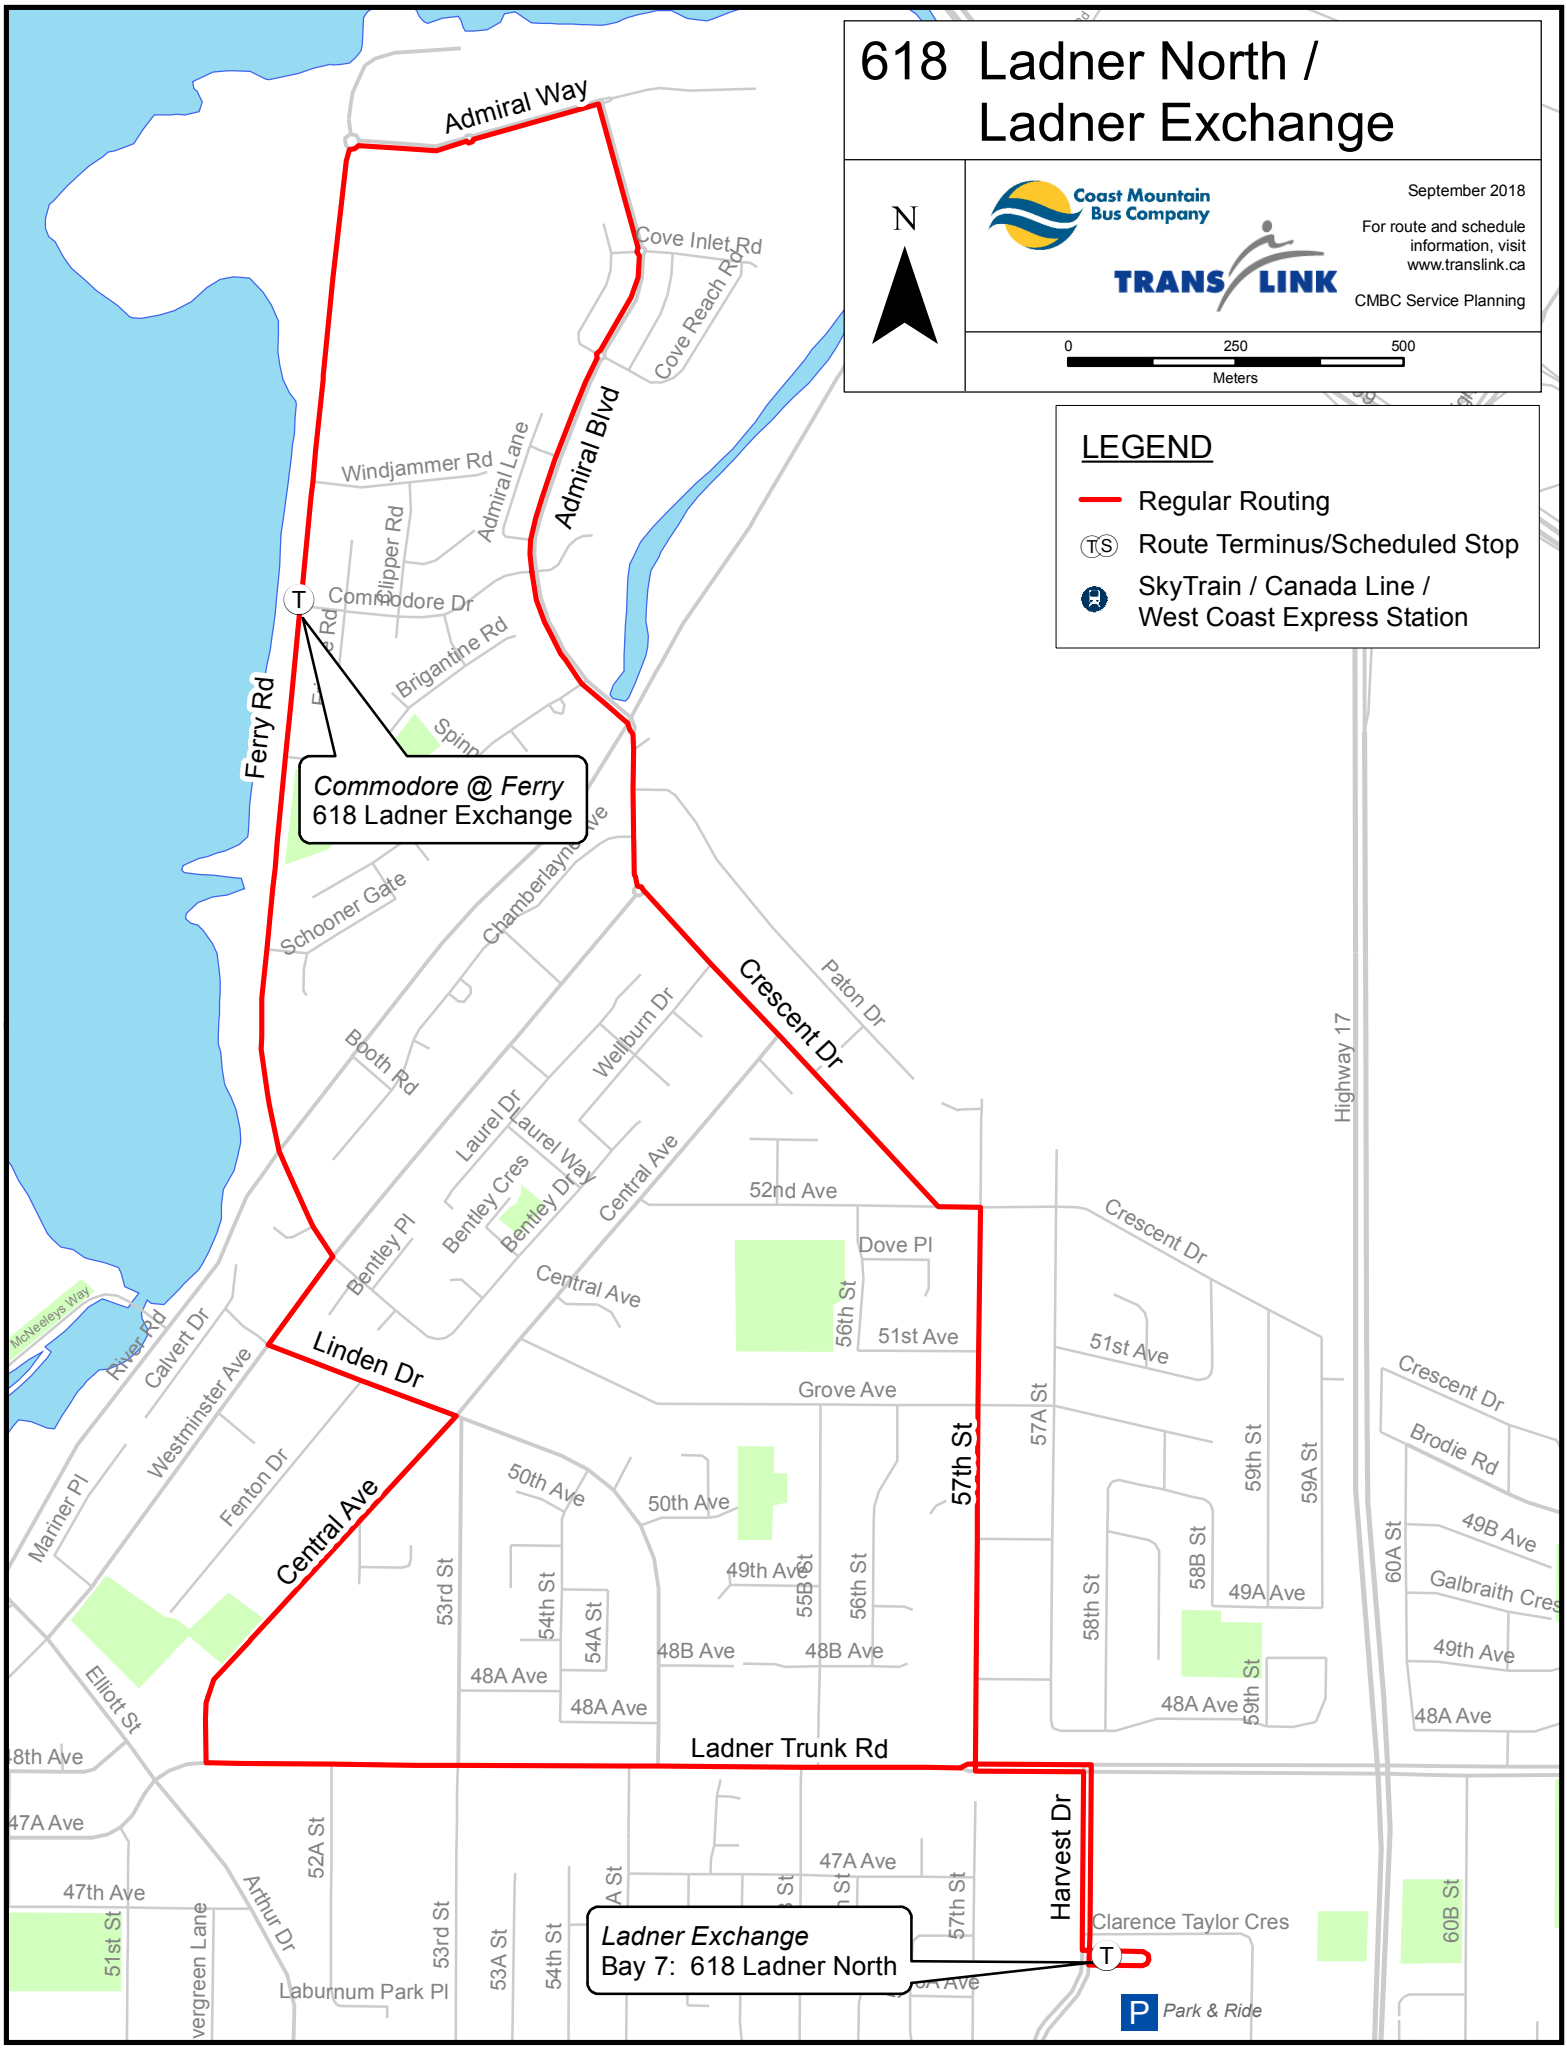

# 618 Ladner North / Ladner Exchange

September 2018

For route and schedule information, visit [www.translink.ca](http://www.translink.ca)

CMBC Service Planning

## LEGEND

- Regular Routing
- Route Terminus/Scheduled Stop
- SkyTrain / Canada Line / West Coast Express Station

Commodore @ Ferry  
618 Ladner Exchange

Ladner Exchange  
Bay 7: 618 Ladner North

P Park & Ride