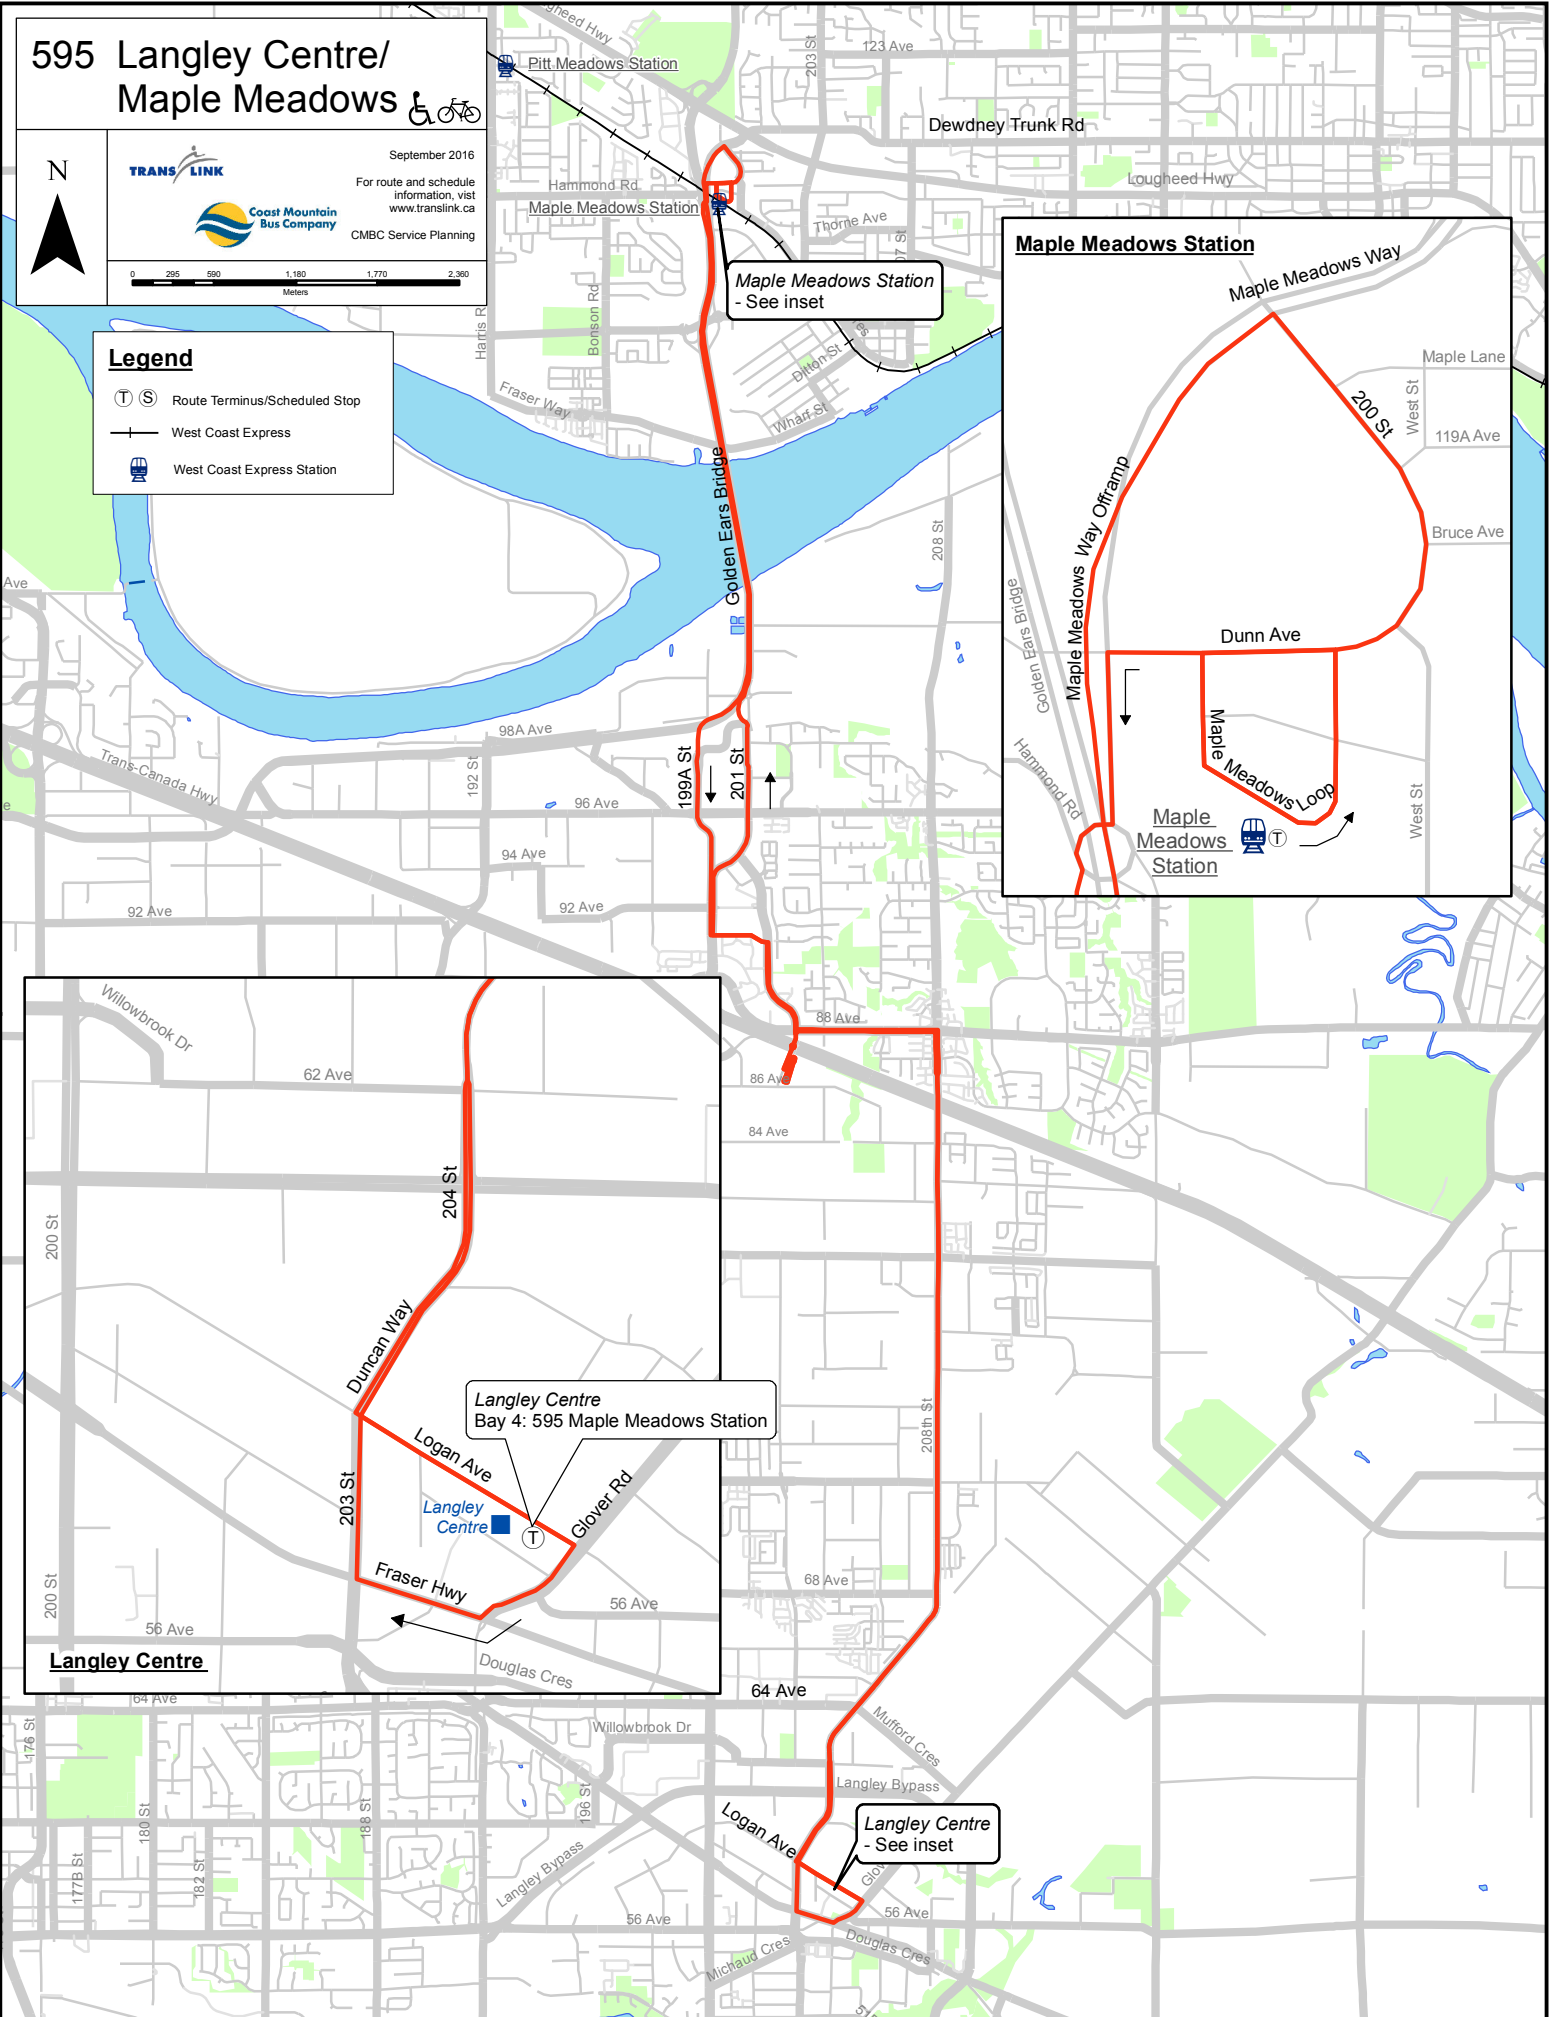

# 595 Langley Centre/ Maple Meadows

**TRANS LINK**

September 2016  
For route and schedule information, visit [www.translink.ca](http://www.translink.ca)  
CMB Service Planning

## Legend

- Route Terminus/Scheduled Stop
- West Coast Express
- West Coast Express Station

Langley Centre - See inset

Maple Meadows Station - See inset

Langley Centre  
Bay 4: 595 Maple Meadows Station

**Langley Centre**