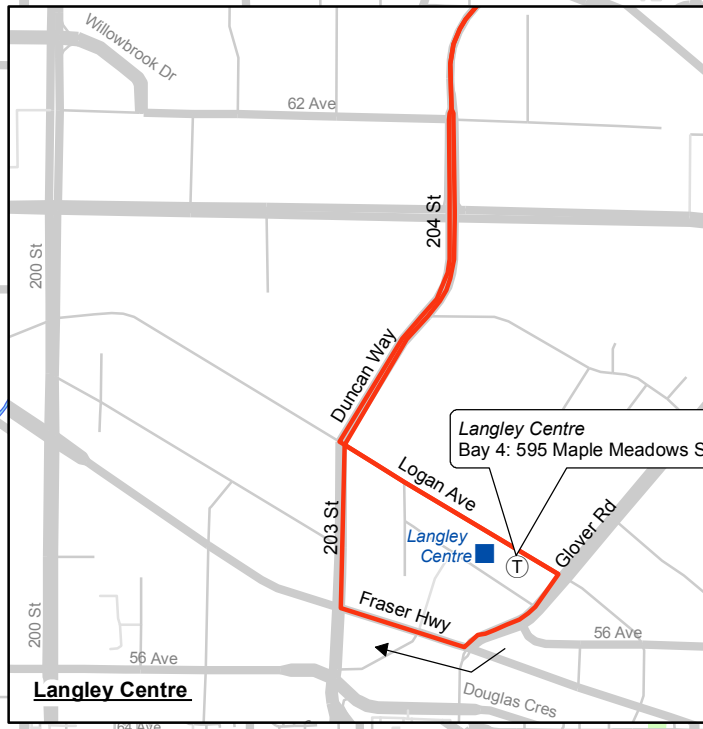

# 595 Langley Centre/ Maple Meadows

**TRANS LINK**

September 2016  
For route and schedule information, visit [www.translink.ca](http://www.translink.ca)  
CMB Service Planning

## Legend

- Route Terminus/Scheduled Stop
- West Coast Express
- West Coast Express Station

Langley Centre - See inset

Maple Meadows Station - See inset

Langley Centre  
Bay 4: 595 Maple Meadows Station

**Langley Centre**