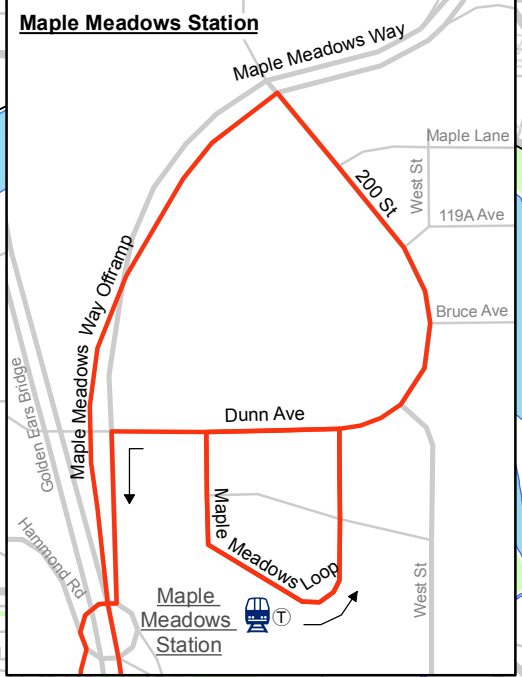

# 595 Langley Centre/ Maple Meadows

**TRANS LINK**

September 2016  
For route and schedule information, visit [www.translink.ca](http://www.translink.ca)  
CMB Service Planning

## Legend

- Route Terminus/Scheduled Stop
- West Coast Express
- West Coast Express Station

Langley Centre - See inset

Maple Meadows Station - See inset

Langley Centre  
Bay 4: 595 Maple Meadows Station

**Langley Centre**