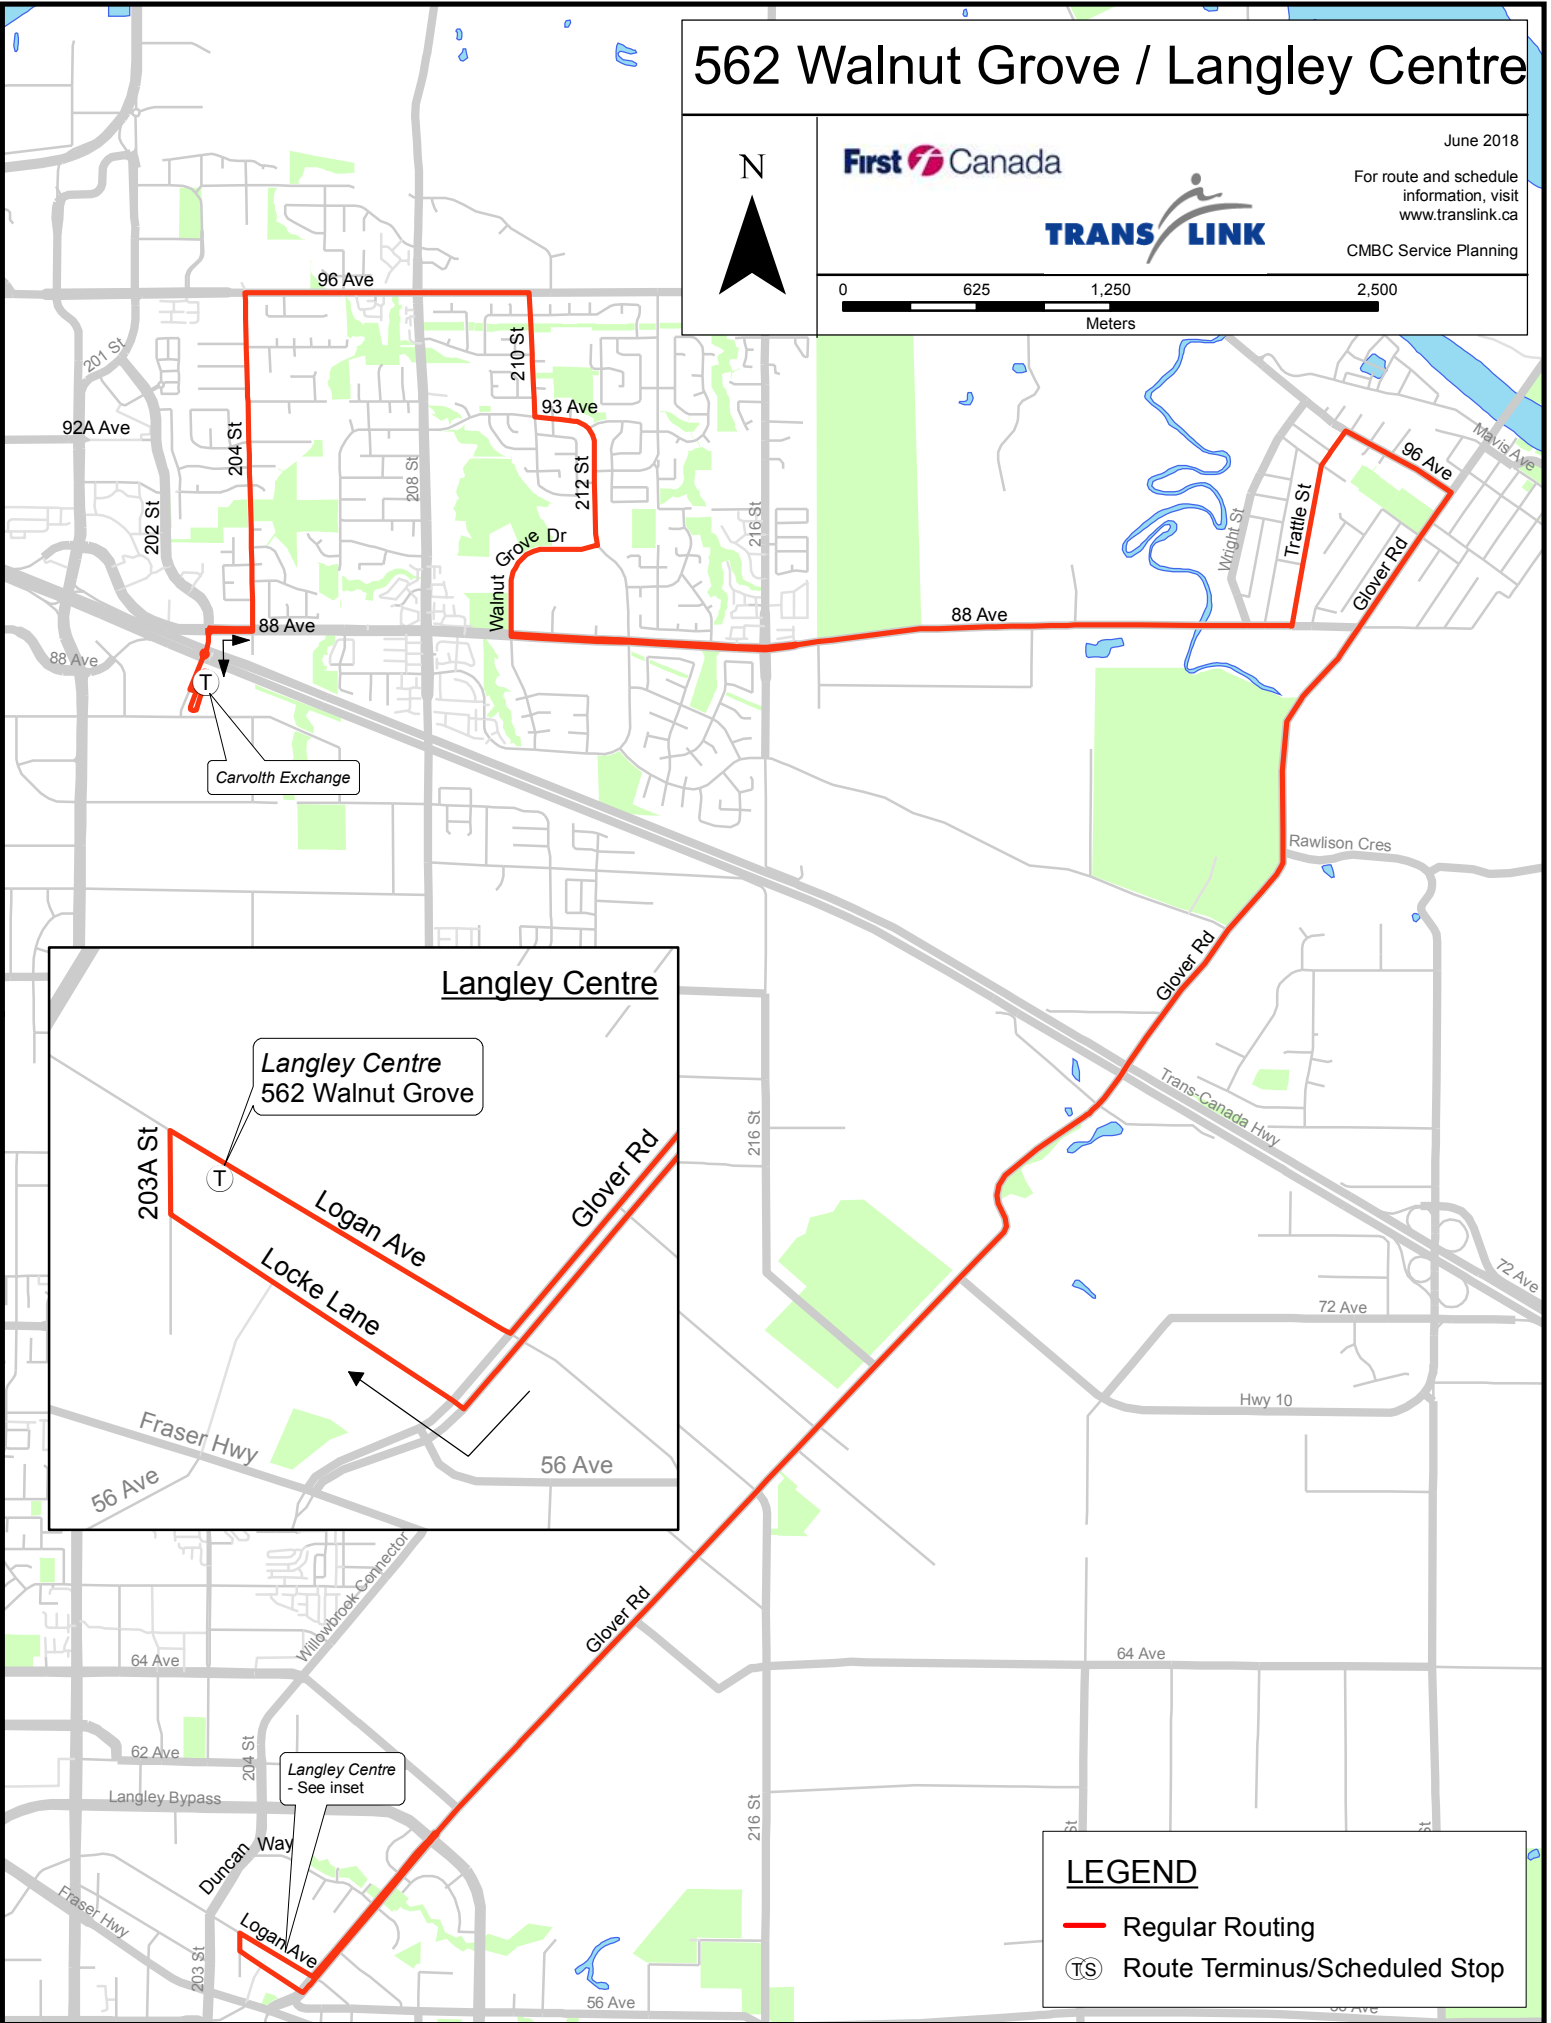

562 Walnut Grove / Langley Centre

June 2018

First Canada

For route and schedule information, visit www.translink.ca

CMBC Service Planning

N

Carvolth Exchange

Langley Centre

Langley Centre
562 Walnut Grove

203A St

Logan Ave

Locke Lane

Glover Rd

Fraser Hwy

56 Ave

Langley Centre
- See inset

Logan Ave

LEGEND

— Regular Routing

Ⓣ Route Terminus/Scheduled Stop