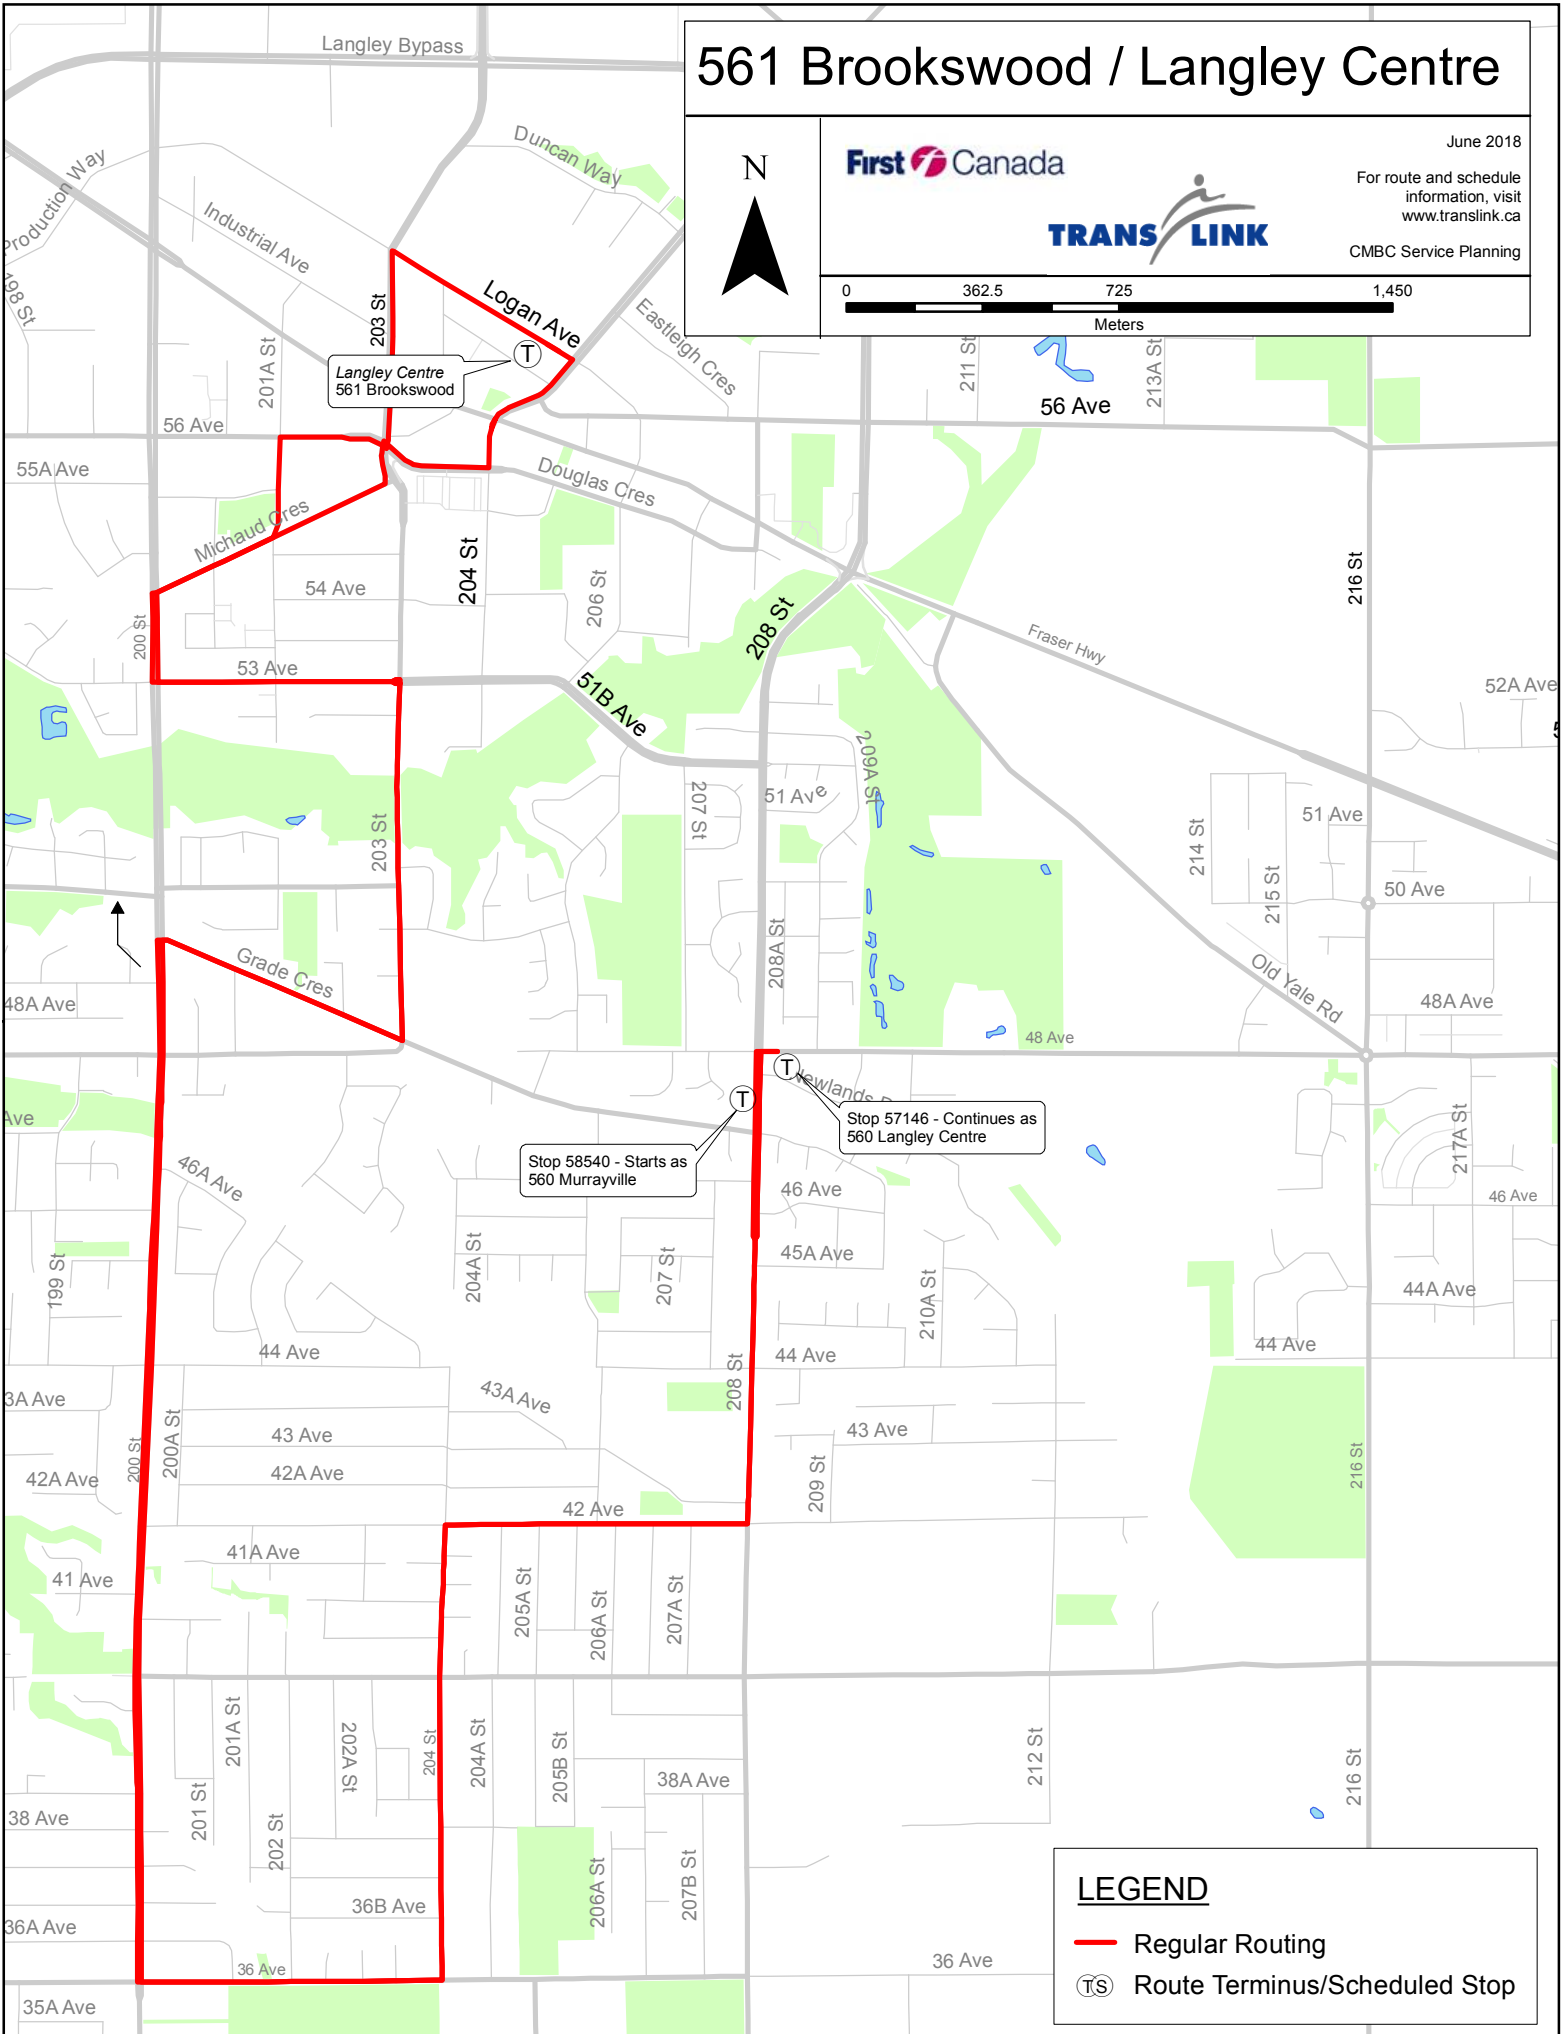

561 Brookwood / Langley Centre

June 2018

First Canada

For route and schedule information, visit www.translink.ca

CMBC Service Planning

N

Langley Centre
561 Brookwood

Stop 58540 - Starts as
560 Murrayville

Stop 57146 - Continues as
560 Langley Centre

LEGEND

Regular Routing

Route Terminus/Scheduled Stop