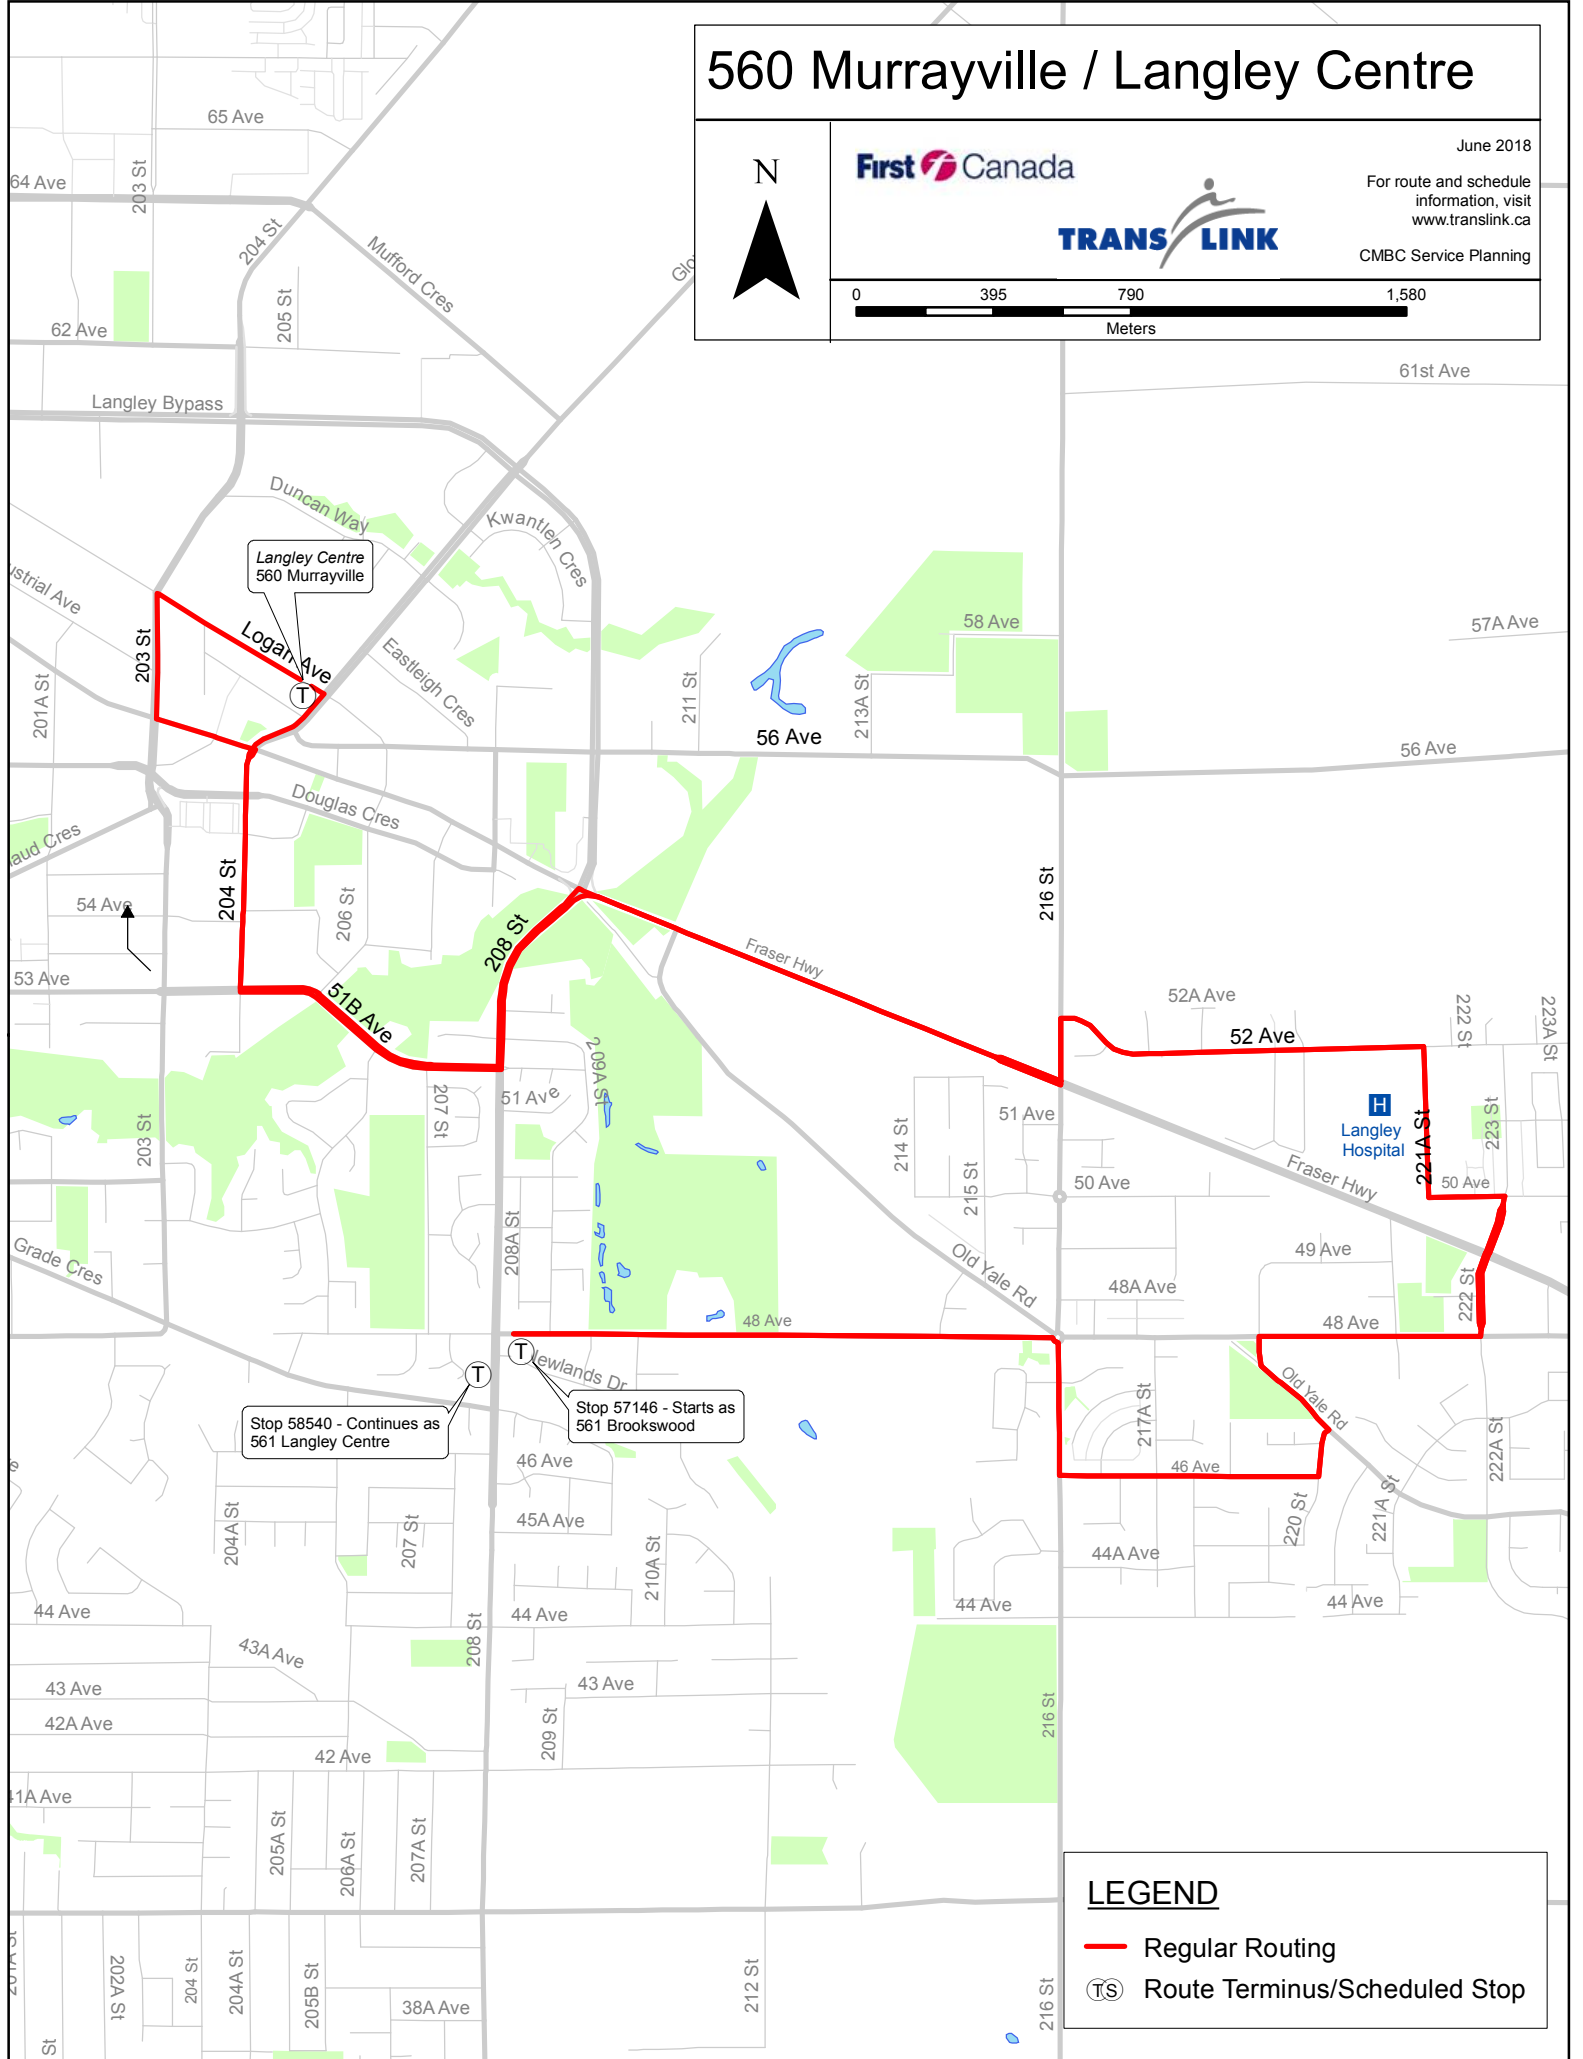

# 560 Murrayville / Langley Centre

June 2018

First Canada

For route and schedule information, visit [www.translink.ca](http://www.translink.ca)

CMBC Service Planning

N

Langley Centre  
560 Murrayville

Stop 58540 - Continues as  
561 Langley Centre

Stop 57146 - Starts as  
561 Brookwood

## LEGEND

- Regular Routing
- Route Terminus/Scheduled Stop