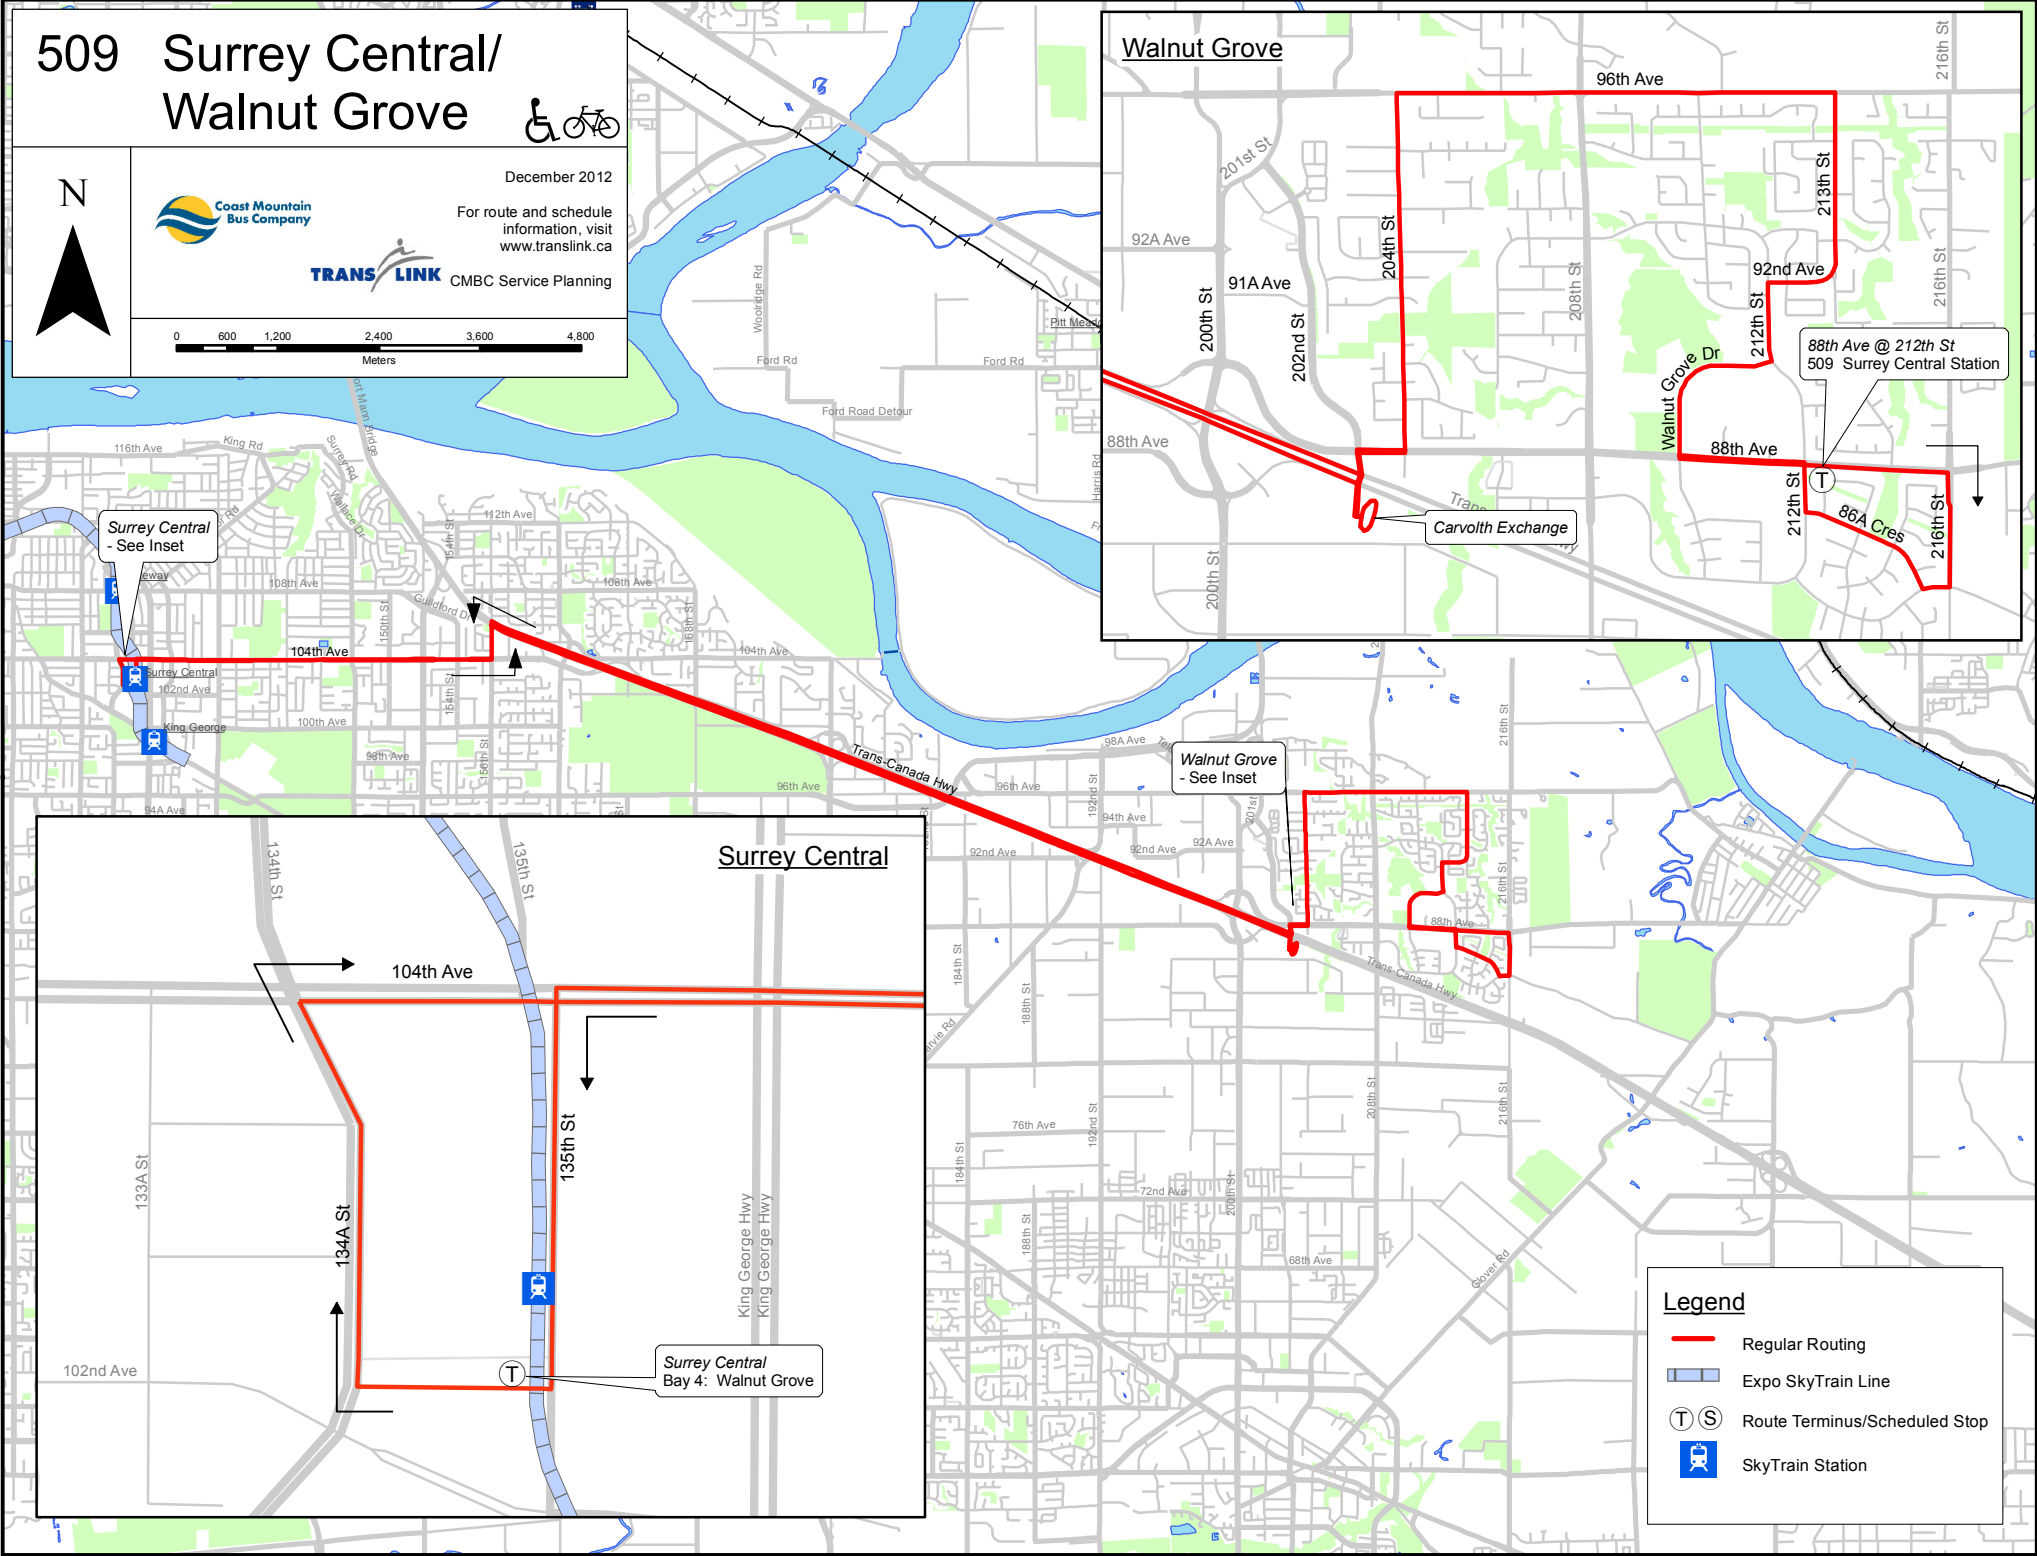

# 509 Surrey Central/ Walnut Grove

December 2012

For route and schedule information, visit [www.translink.ca](http://www.translink.ca)

CMBC Service Planning

Surrey Central - See Inset

Walnut Grove - See Inset

Surrey Central Bay 4: Walnut Grove

88th Ave @ 212th St  
509 Surrey Central Station

Carvolth Exchange

**Legend**

- Regular Routing
- Expo SkyTrain Line
- Route Terminus/Scheduled Stop
- SkyTrain Station