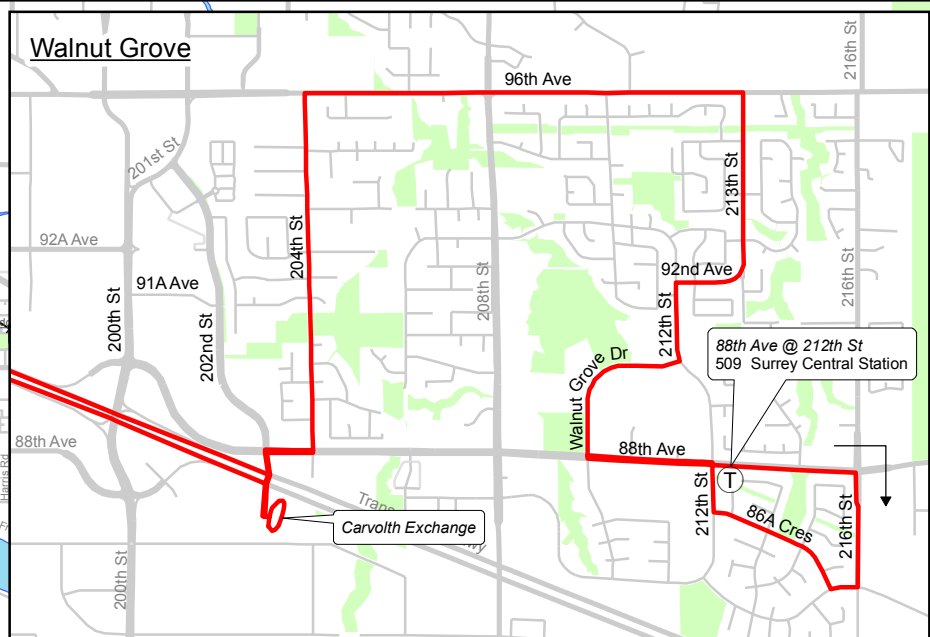

# 509 Surrey Central/ Walnut Grove

December 2012

For route and schedule information, visit [www.translink.ca](http://www.translink.ca)

CMBC Service Planning

Surrey Central - See Inset

Walnut Grove - See Inset

Surrey Central Bay 4: Walnut Grove

88th Ave @ 212th St  
509 Surrey Central Station

Carvolth Exchange

**Legend**

- Regular Routing
- Expo SkyTrain Line
- Route Terminus/Scheduled Stop
- SkyTrain Station