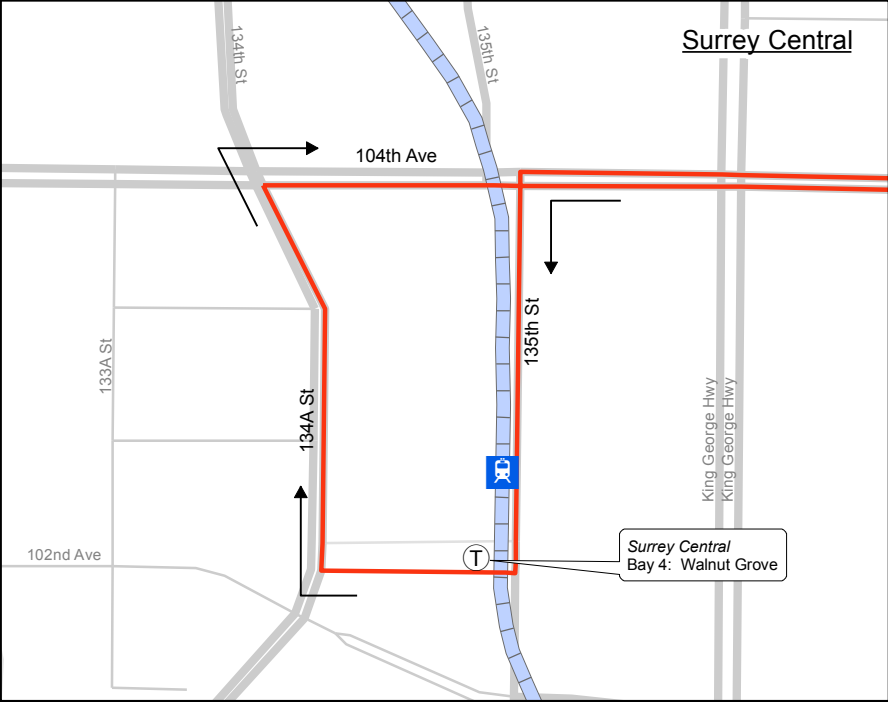

# 509 Surrey Central/ Walnut Grove

December 2012

For route and schedule information, visit [www.translink.ca](http://www.translink.ca)

CMBC Service Planning

Surrey Central - See Inset

Walnut Grove - See Inset

Surrey Central Bay 4: Walnut Grove

88th Ave @ 212th St  
509 Surrey Central Station

Carvolth Exchange

**Legend**

- Regular Routing
- Expo SkyTrain Line
- Route Terminus/Scheduled Stop
- SkyTrain Station