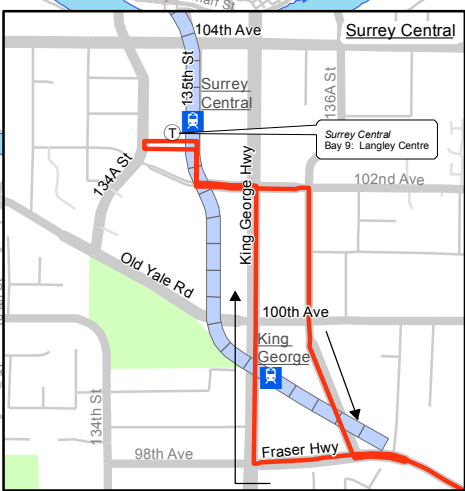

503 Surrey Central/Aldergrove &

April 2014

For route and schedule information, visit www.translink.ca

CMBC Service Planning

Legend

-  Regular Routing
-  West Coast Express
-  Expo SkyTrain Line
-  Route Terminus/Scheduled Stop
-  SkyTrain Station
-  West Coast Express Station

Surrey Central
See Inset

Aldergrove
- See Inset