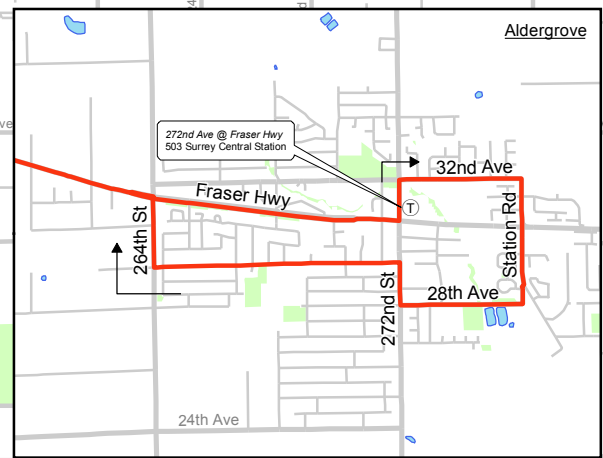

503 Surrey Central/Aldergrove &

April 2014

For route and schedule information, visit www.translink.ca

CMBC Service Planning

Legend

-  Regular Routing
-  West Coast Express
-  Expo SkyTrain Line
-  Route Terminus/Scheduled Stop
-  SkyTrain Station
-  West Coast Express Station

Surrey Central
See Inset

Aldergrove
- See Inset