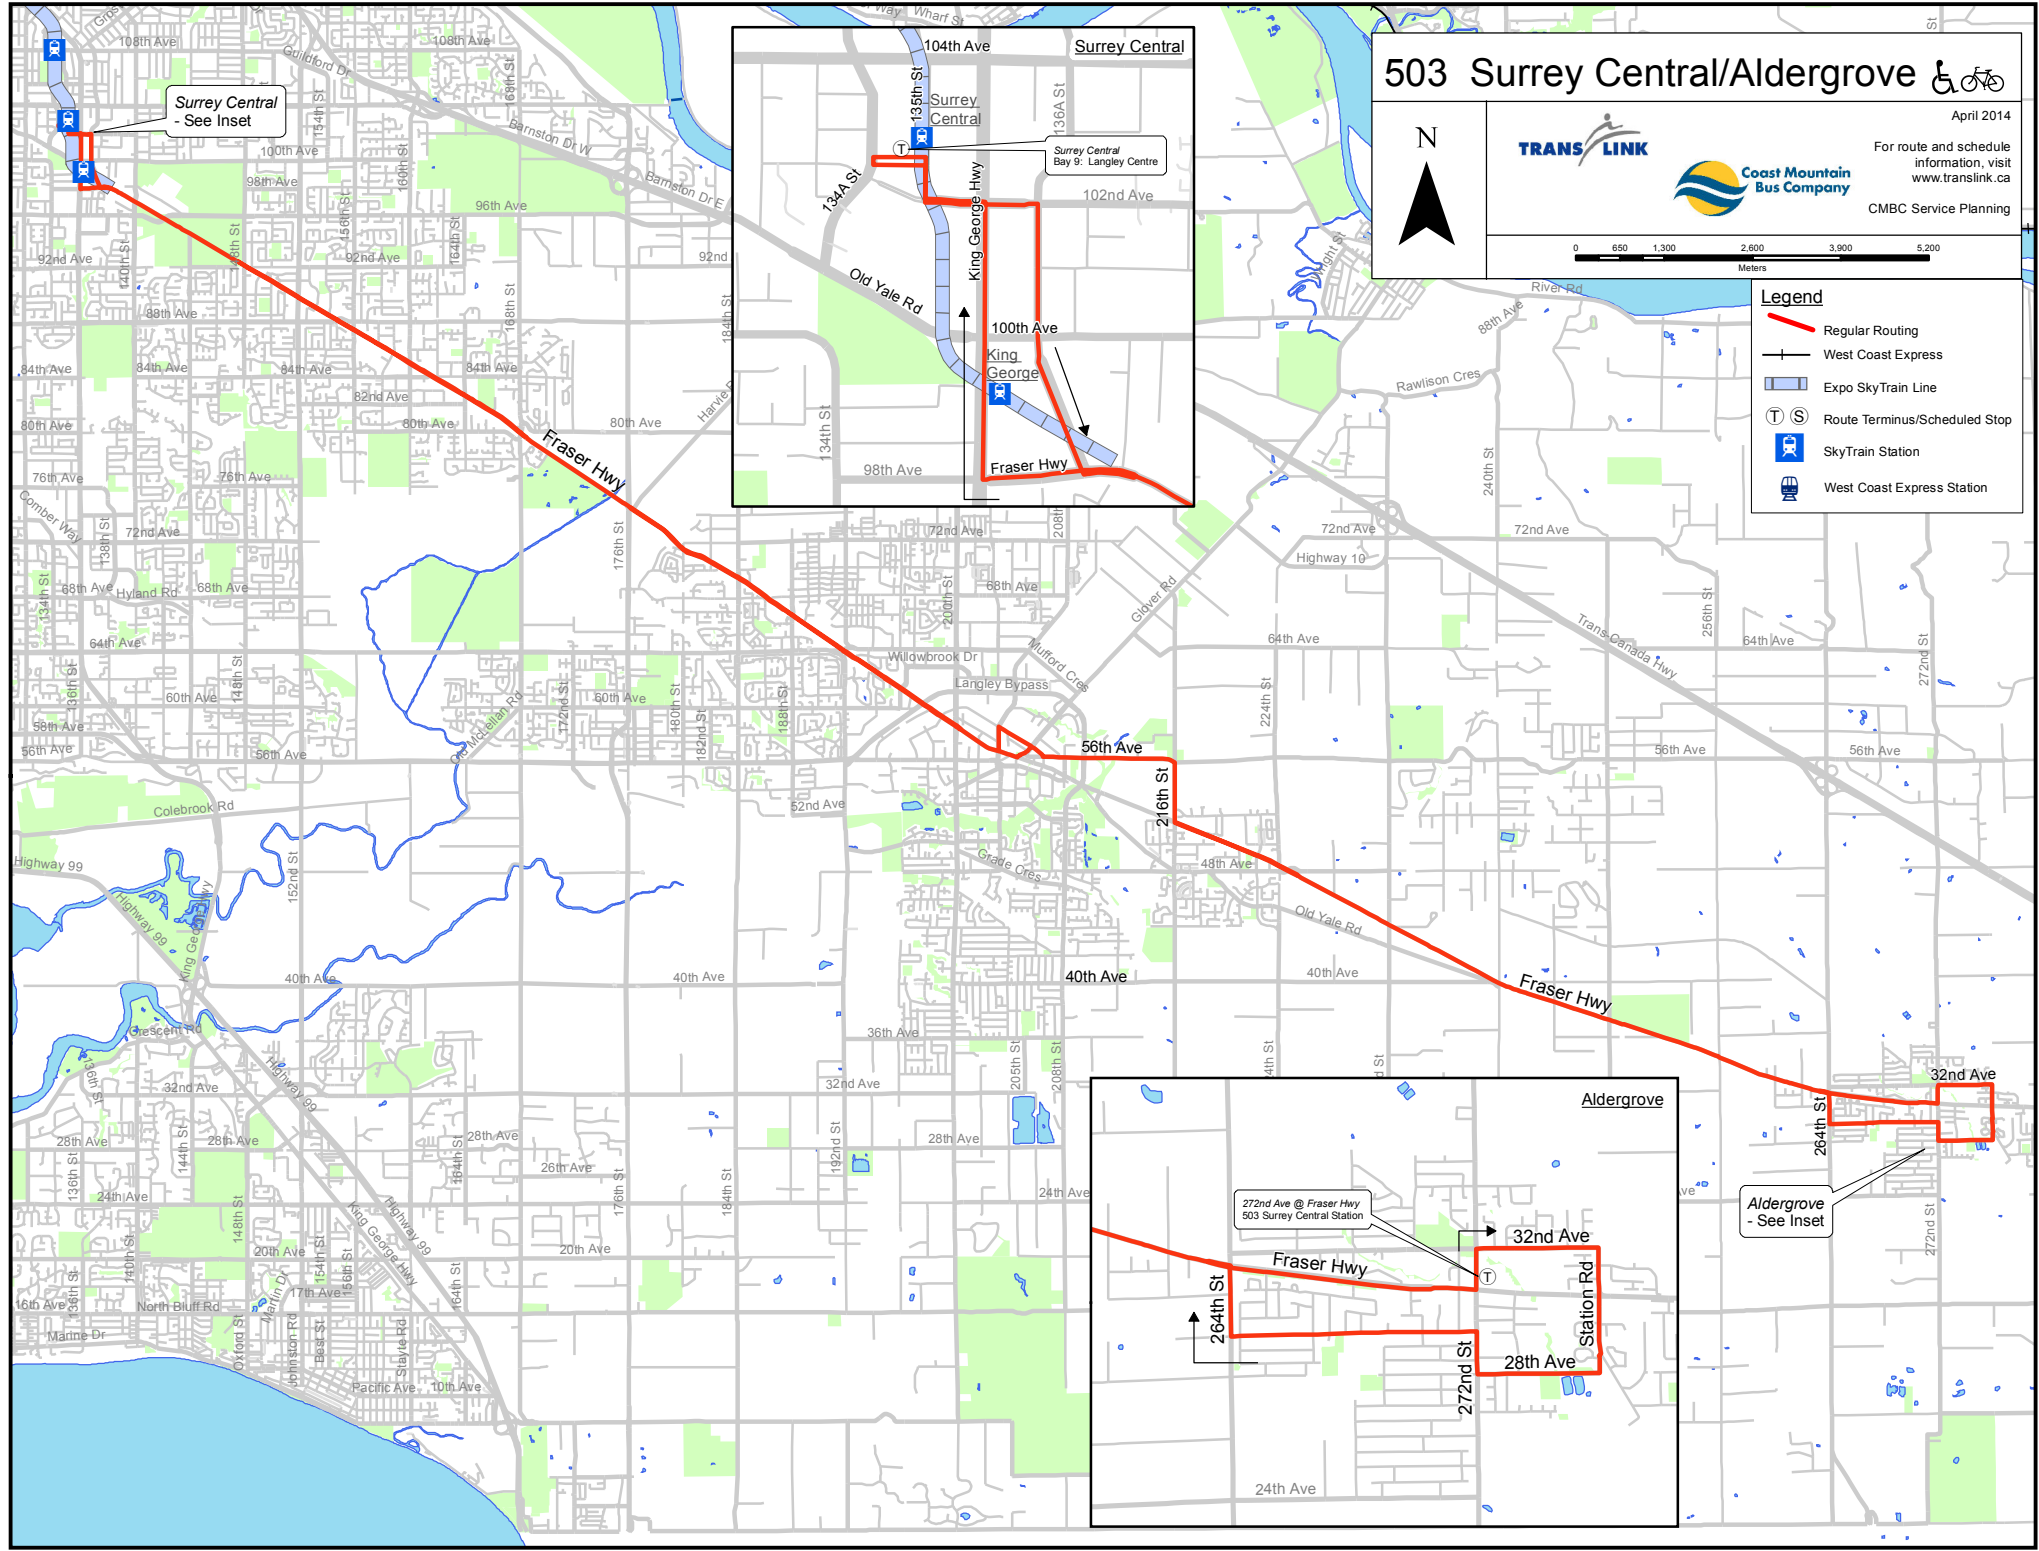

503 Surrey Central/Aldergrove &

April 2014

For route and schedule information, visit www.translink.ca

CMBC Service Planning

Legend

-  Regular Routing
-  West Coast Express
-  Expo SkyTrain Line
-  Route Terminus/Scheduled Stop
-  SkyTrain Station
-  West Coast Express Station

Surrey Central
See Inset

Aldergrove
- See Inset