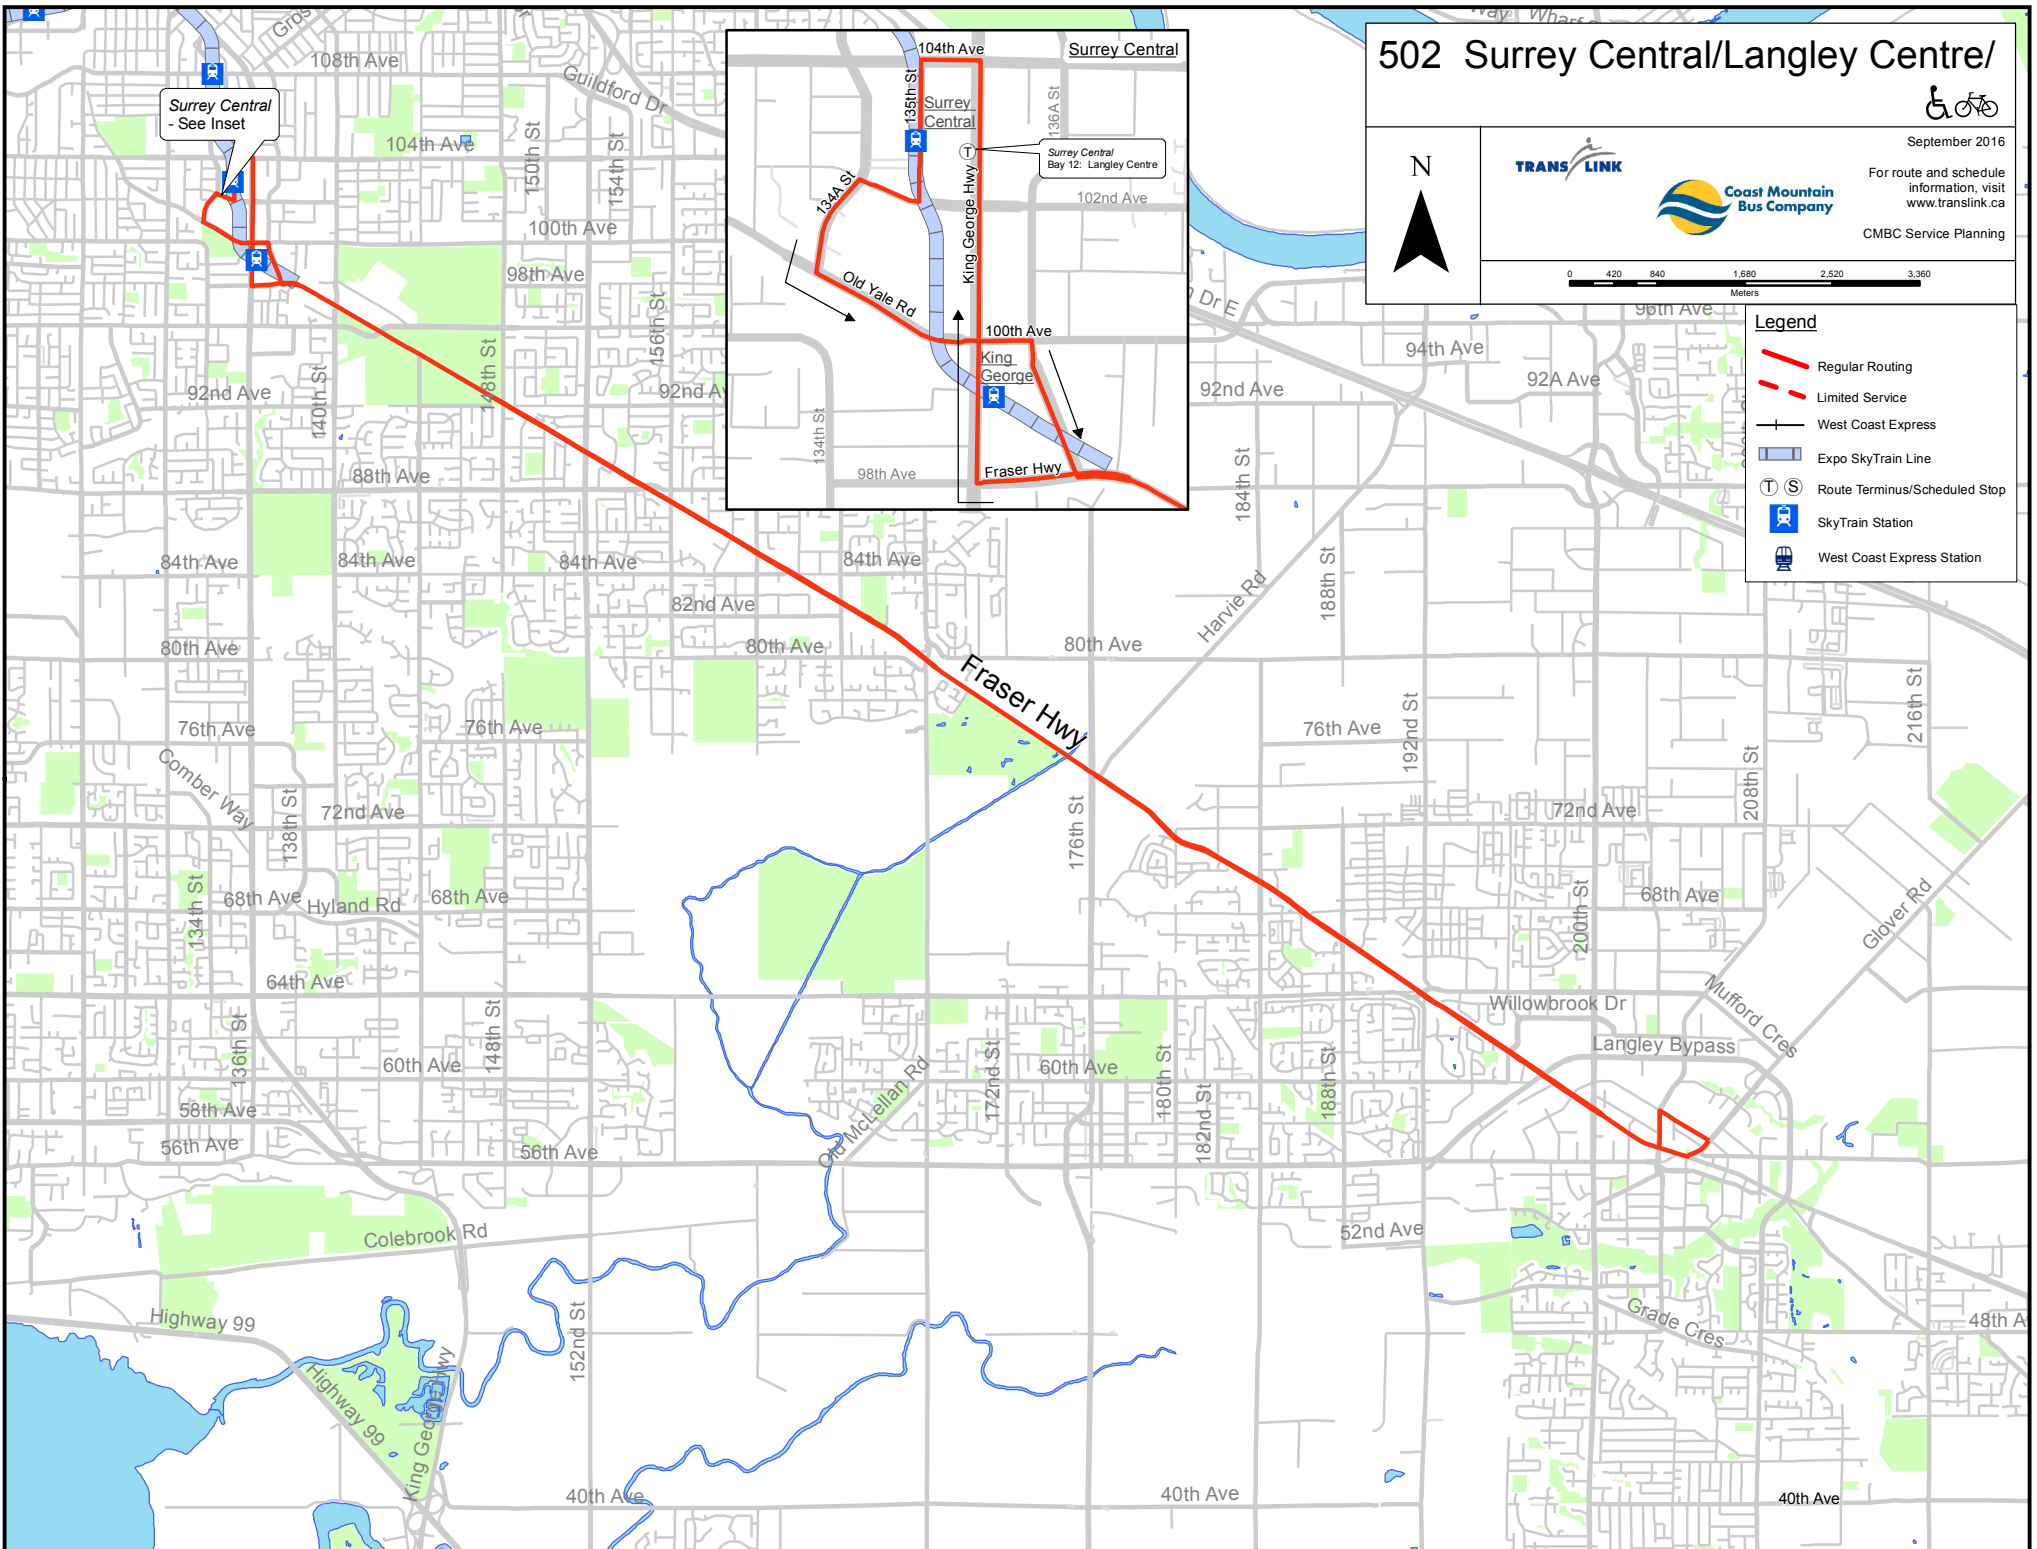

# 502 Surrey Central/Langley Centre/

September 2016

For route and schedule information, visit [www.translink.ca](http://www.translink.ca)

CMBC Service Planning

**Legend**

- Regular Routing
- Limited Service
- West Coast Express
- Expo SkyTrain Line
- Route Terminus/Scheduled Stop
- SkyTrain Station
- West Coast Express Station

Surrey Central - See Inset