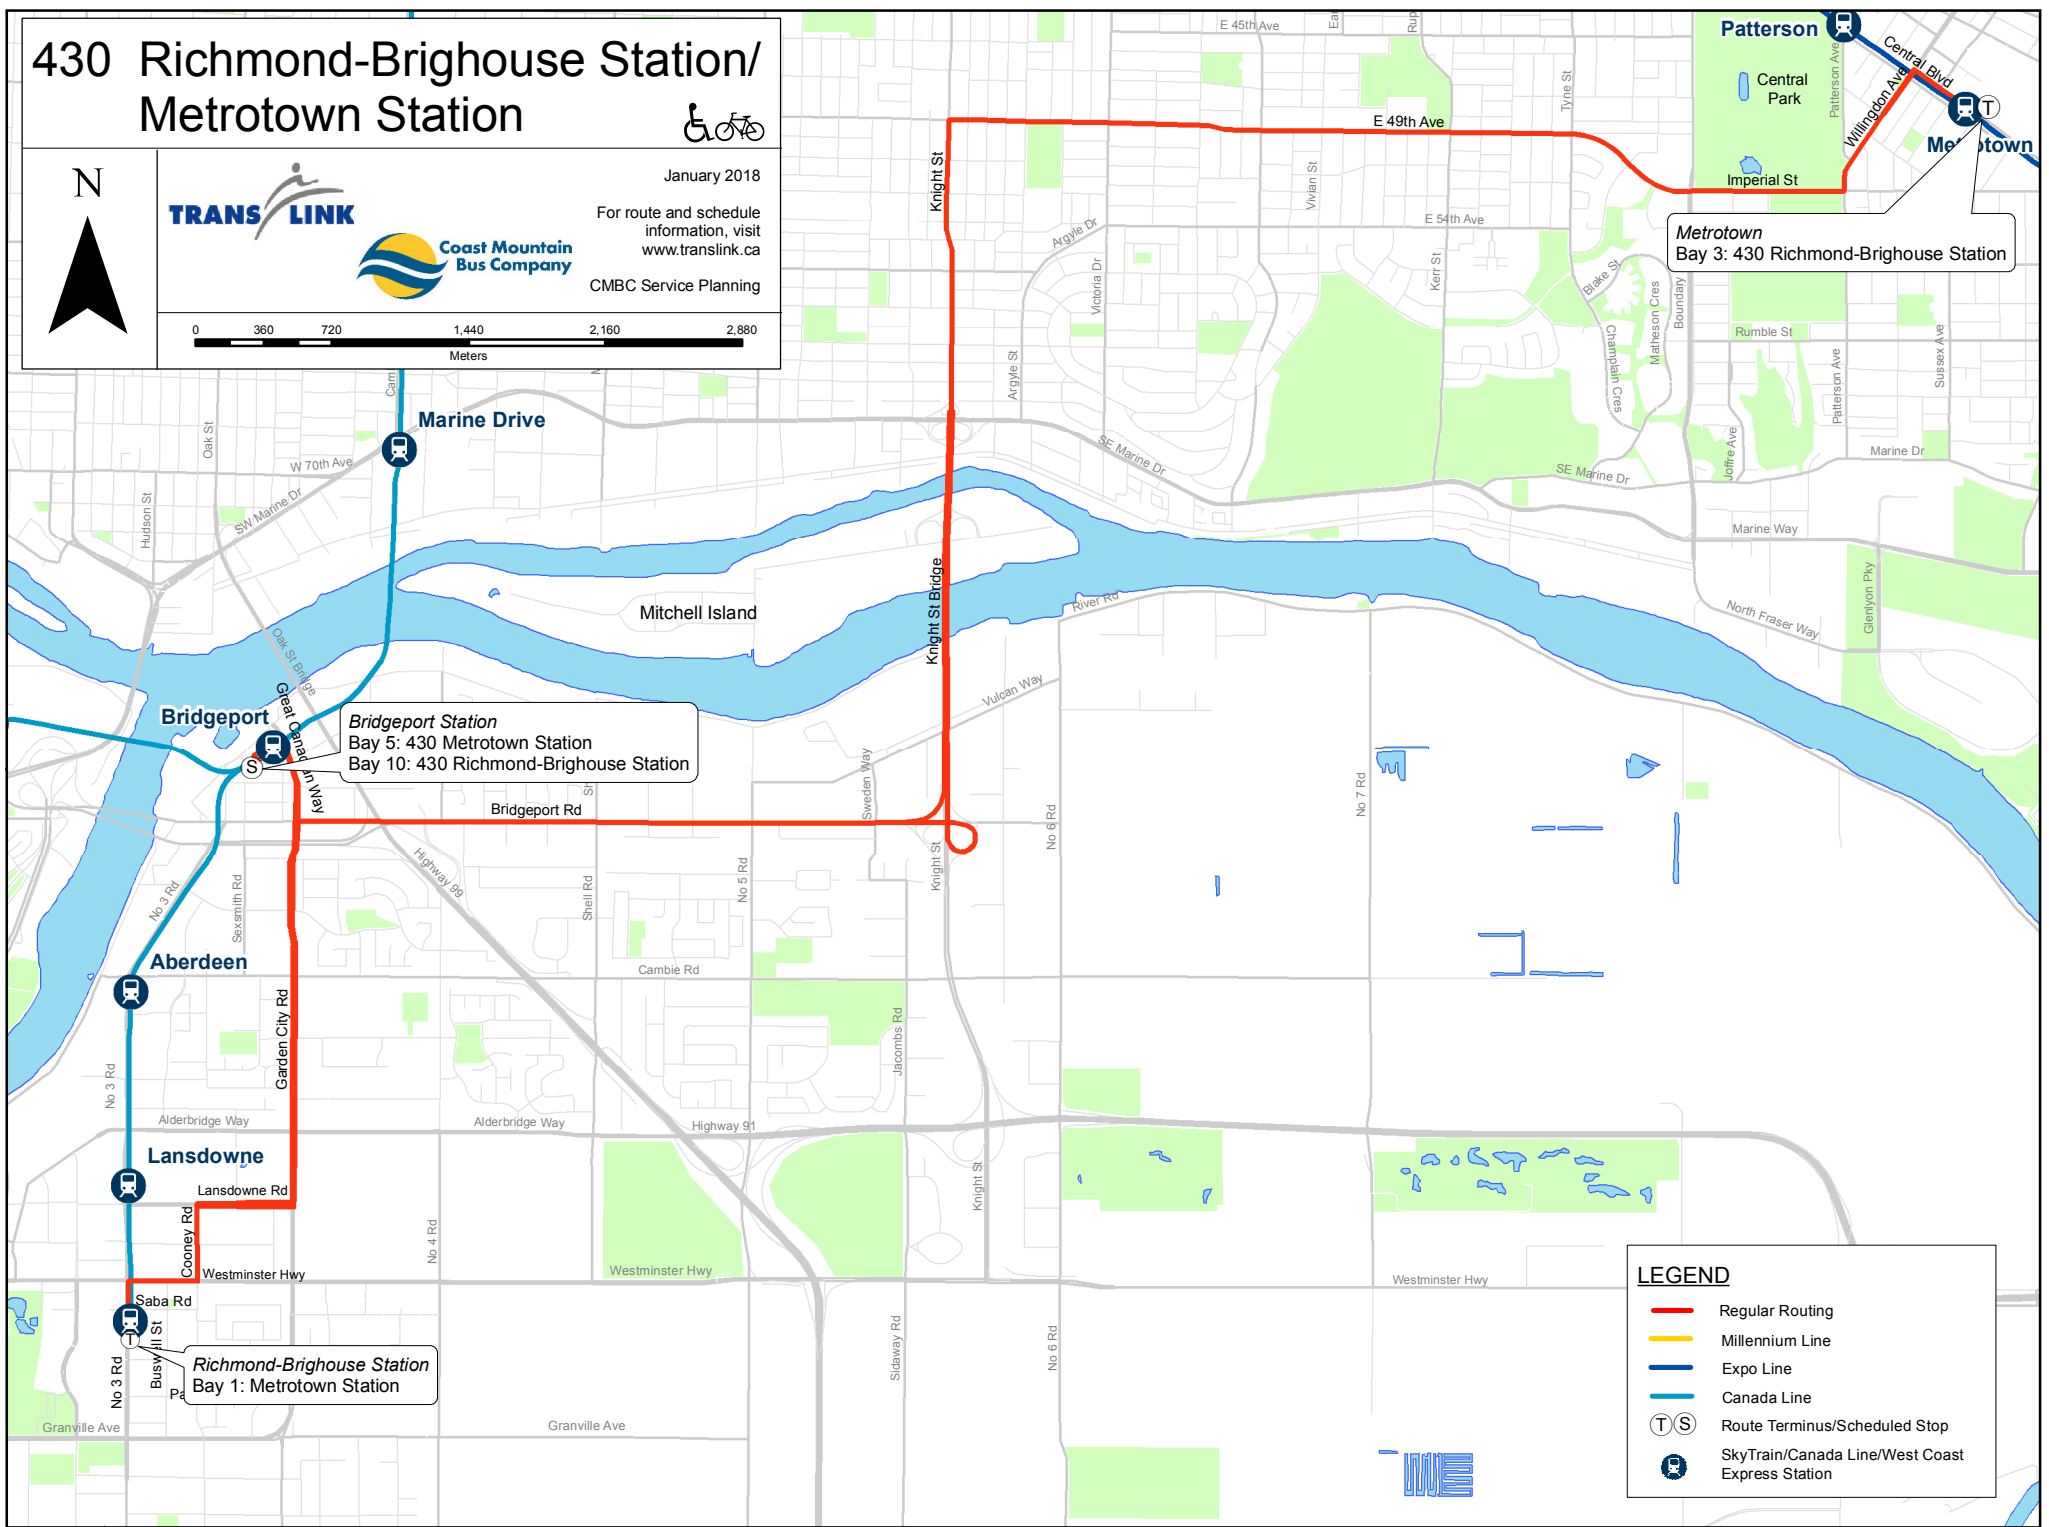

430 Richmond-Brighouse Station/ Metrotown Station

January 2018

For route and schedule information, visit www.translink.ca

CMBC Service Planning

LEGEND

- Regular Routing
- Millennium Line
- Expo Line
- Canada Line
- (T) (S) Route Terminus/Scheduled Stop
- SkyTrain/Canada Line/West Coast Express Station